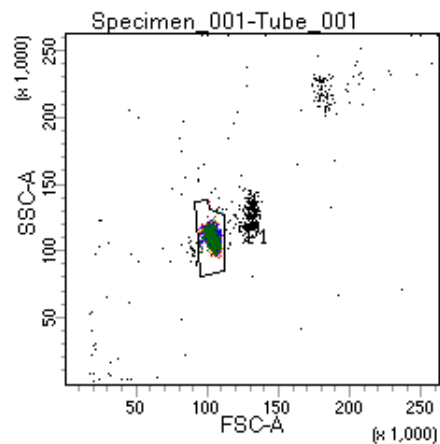

BD FACSDiva 8.0

Tube: Tube\_001

Population	#Events	%Parent	%Total
All Events	4,212	####	100.0
P1	3,730	88.6	88.6
P2	470	12.6	11.2
P3	419	11.2	9.9
P4	444	11.9	10.5
P5	428	11.5	10.2
P6	454	12.2	10.8
P7	493	13.2	11.7
P8	484	13.0	11.5
P9	520	13.9	12.3