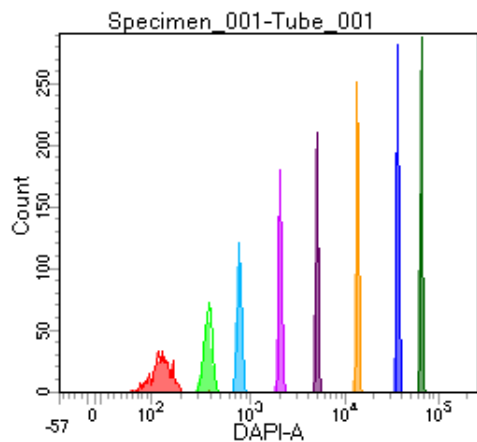

BD FACSDiva 8.0

Tube: Tube\_001

Population	#Events	%Parent	%Total
All Events	4,212	####	100.0
P1	3,730	88.6	88.6
P2	470	12.6	11.2
P3	419	11.2	9.9
P4	444	11.9	10.5
P5	428	11.5	10.2
P6	454	12.2	10.8
P7	493	13.2	11.7
P8	484	13.0	11.5
P9	520	13.9	12.3