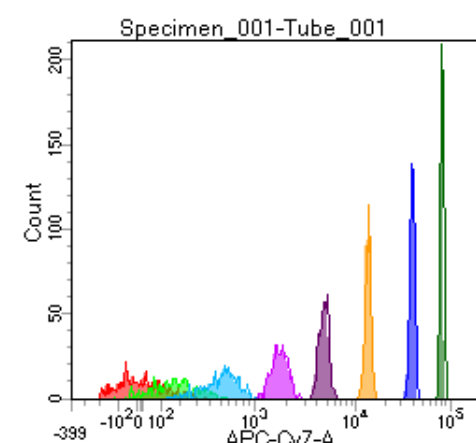

BD FACSDiva 8.0

Tube: Tube\_001

Population	#Events	%Parent	%Total
All Events	4,212	####	100.0
P1	3,730	88.6	88.6
P2	470	12.6	11.2
P3	419	11.2	9.9
P4	444	11.9	10.5
P5	428	11.5	10.2
P6	454	12.2	10.8
P7	493	13.2	11.7
P8	484	13.0	11.5
P9	520	13.9	12.3