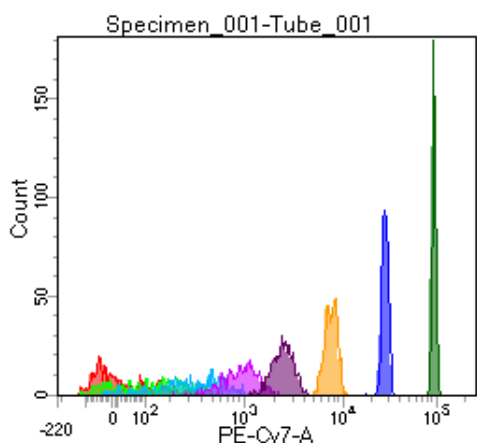

BD FACSDiva 8.0

Tube: Tube\_001

Population	#Events	%Parent	%Total
All Events	4,212	####	100.0
P1	3,730	88.6	88.6
P2	470	12.6	11.2
P3	419	11.2	9.9
P4	444	11.9	10.5
P5	428	11.5	10.2
P6	454	12.2	10.8
P7	493	13.2	11.7
P8	484	13.0	11.5
P9	520	13.9	12.3