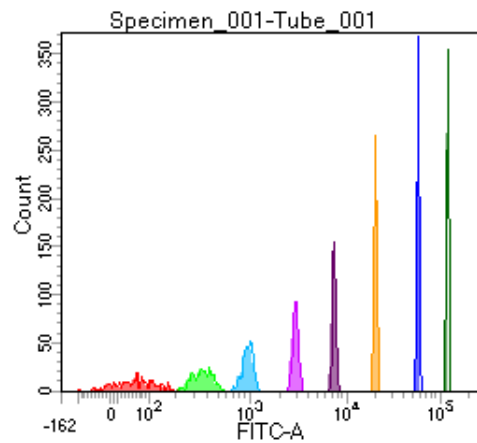

BD FACSDiva 8.0

Tube: Tube\_001

Population	#Events	%Parent	%Total
All Events	4,212	####	100.0
P1	3,730	88.6	88.6
P2	470	12.6	11.2
P3	419	11.2	9.9
P4	444	11.9	10.5
P5	428	11.5	10.2
P6	454	12.2	10.8
P7	493	13.2	11.7
P8	484	13.0	11.5
P9	520	13.9	12.3