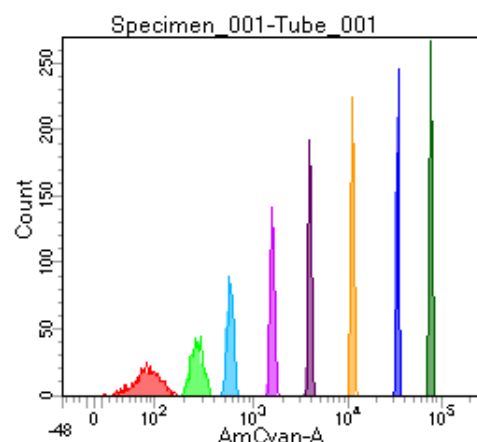

BD FACSDiva 8.0

Tube: Tube\_001

Population	#Events	%Parent	%Total
All Events	4,212	####	100.0
P1	3,730	88.6	88.6
P2	470	12.6	11.2
P3	419	11.2	9.9
P4	444	11.9	10.5
P5	428	11.5	10.2
P6	454	12.2	10.8
P7	493	13.2	11.7
P8	484	13.0	11.5
P9	520	13.9	12.3