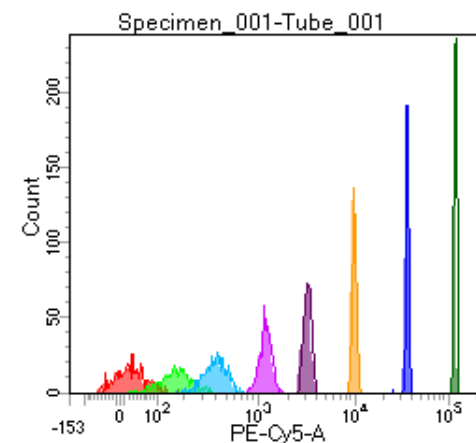

BD FACSDiva 8.0

Tube: Tube\_001

Population	#Events	%Parent	%Total
All Events	4,212	####	100.0
P1	3,730	88.6	88.6
P2	470	12.6	11.2
P3	419	11.2	9.9
P4	444	11.9	10.5
P5	428	11.5	10.2
P6	454	12.2	10.8
P7	493	13.2	11.7
P8	484	13.0	11.5
P9	520	13.9	12.3