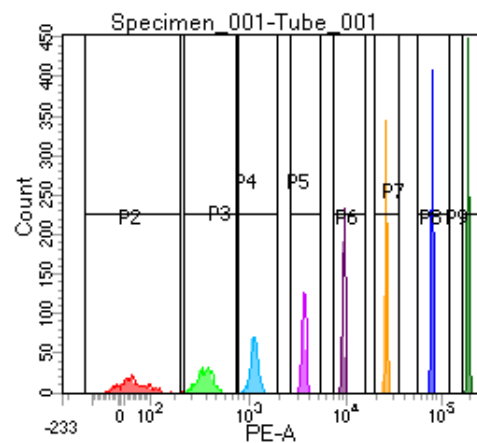

BD FACSDiva 8.0

Tube: Tube\_001

Population	#Events	%Parent	%Total
All Events	4,212	####	100.0
P1	3,730	88.6	88.6
P2	470	12.6	11.2
P3	419	11.2	9.9
P4	444	11.9	10.5
P5	428	11.5	10.2
P6	454	12.2	10.8
P7	493	13.2	11.7
P8	484	13.0	11.5
P9	520	13.9	12.3