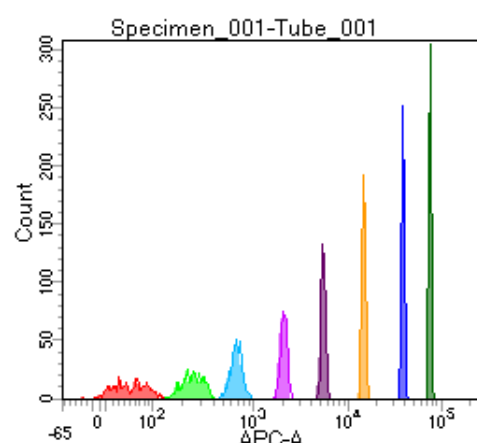

BD FACSDiva 8.0

Tube: Tube\_001

Population	#Events	%Parent	%Total
All Events	4,212	####	100.0
P1	3,730	88.6	88.6
P2	470	12.6	11.2
P3	419	11.2	9.9
P4	444	11.9	10.5
P5	428	11.5	10.2
P6	454	12.2	10.8
P7	493	13.2	11.7
P8	484	13.0	11.5
P9	520	13.9	12.3