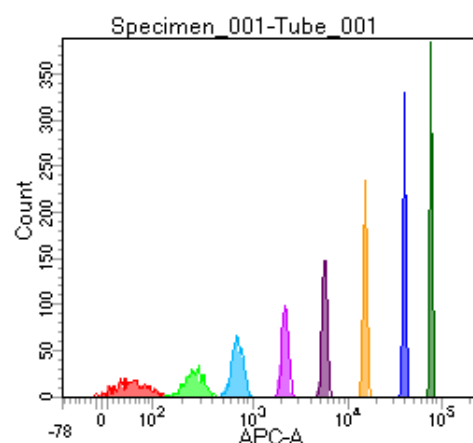

BD FACSDiva 8.0

Tube: Tube_001

Population	#Events	%Parent	%Total
All Events	5,000	####	100.0
P1	4,419	88.4	88.4
P2	525	11.9	10.5
P3	478	10.8	9.6
P4	581	13.1	11.6
P5	509	11.5	10.2
P6	562	12.7	11.2
P7	578	13.1	11.6
P8	563	12.7	11.3
P9	606	13.7	12.1