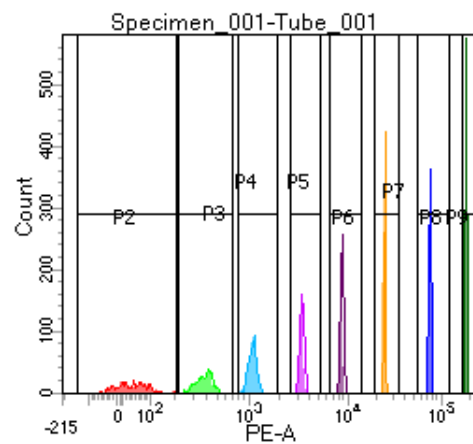

BD FACSDiva 8.0

Tube: Tube_001

Population	#Events	%Parent	%Total
All Events	5,000	####	100.0
P1	4,419	88.4	88.4
P2	525	11.9	10.5
P3	478	10.8	9.6
P4	581	13.1	11.6
P5	509	11.5	10.2
P6	562	12.7	11.2
P7	578	13.1	11.6
P8	563	12.7	11.3
P9	606	13.7	12.1