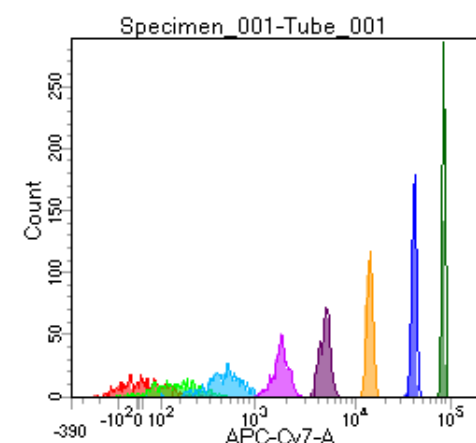

BD FACSDiva 8.0

Tube: Tube_001

Population	#Events	%Parent	%Total
All Events	5,000	####	100.0
P1	4,419	88.4	88.4
P2	525	11.9	10.5
P3	478	10.8	9.6
P4	581	13.1	11.6
P5	509	11.5	10.2
P6	562	12.7	11.2
P7	578	13.1	11.6
P8	563	12.7	11.3
P9	606	13.7	12.1