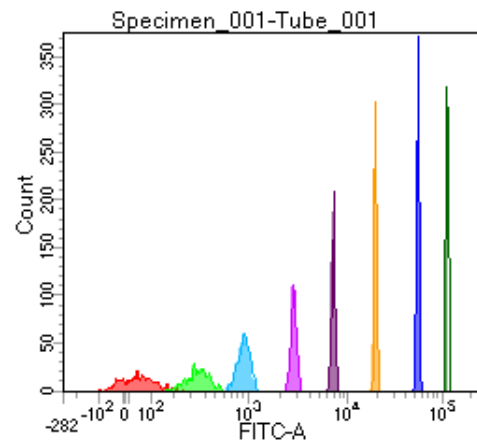

BD FACSDiva 8.0

Tube: Tube_001

Population	#Events	%Parent	%Total
All Events	5,000	####	100.0
P1	4,419	88.4	88.4
P2	525	11.9	10.5
P3	478	10.8	9.6
P4	581	13.1	11.6
P5	509	11.5	10.2
P6	562	12.7	11.2
P7	578	13.1	11.6
P8	563	12.7	11.3
P9	606	13.7	12.1