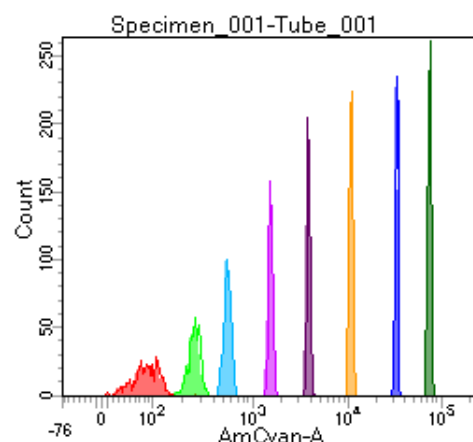

BD FACSDiva 8.0

Tube: Tube_001

Population	#Events	%Parent	%Total
All Events	5,000	####	100.0
P1	4,419	88.4	88.4
P2	525	11.9	10.5
P3	478	10.8	9.6
P4	581	13.1	11.6
P5	509	11.5	10.2
P6	562	12.7	11.2
P7	578	13.1	11.6
P8	563	12.7	11.3
P9	606	13.7	12.1