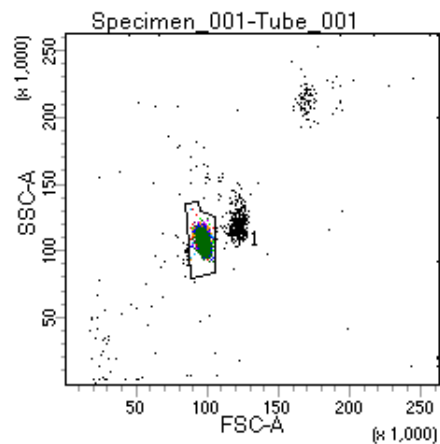

BD FACSDiva 8.0

Tube: Tube_001

Population	#Events	%Parent	%Total
All Events	5,000	####	100.0
P1	4,419	88.4	88.4
P2	525	11.9	10.5
P3	478	10.8	9.6
P4	581	13.1	11.6
P5	509	11.5	10.2
P6	562	12.7	11.2
P7	578	13.1	11.6
P8	563	12.7	11.3
P9	606	13.7	12.1