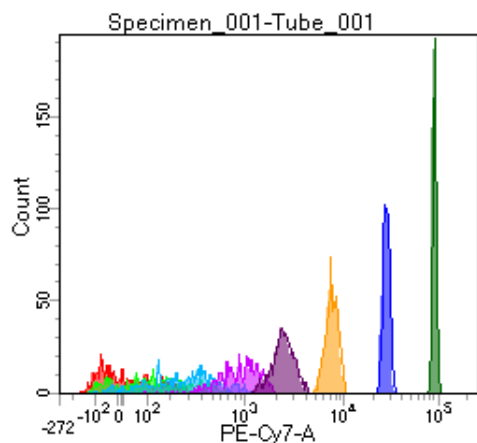

BD FACSDiva 8.0

Tube: Tube_001

Population	#Events	%Parent	%Total
All Events	5,000	####	100.0
P1	4,419	88.4	88.4
P2	525	11.9	10.5
P3	478	10.8	9.6
P4	581	13.1	11.6
P5	509	11.5	10.2
P6	562	12.7	11.2
P7	578	13.1	11.6
P8	563	12.7	11.3
P9	606	13.7	12.1