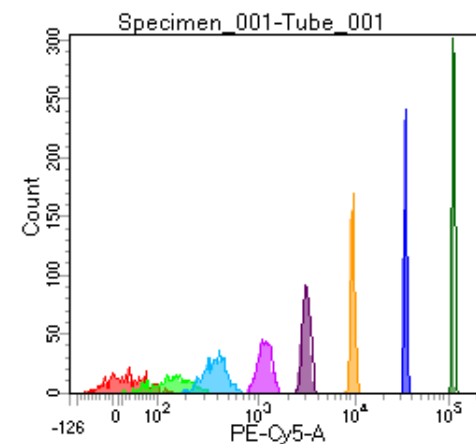

BD FACSDiva 8.0

Tube: Tube_001

Population	#Events	%Parent	%Total
All Events	5,000	####	100.0
P1	4,419	88.4	88.4
P2	525	11.9	10.5
P3	478	10.8	9.6
P4	581	13.1	11.6
P5	509	11.5	10.2
P6	562	12.7	11.2
P7	578	13.1	11.6
P8	563	12.7	11.3
P9	606	13.7	12.1