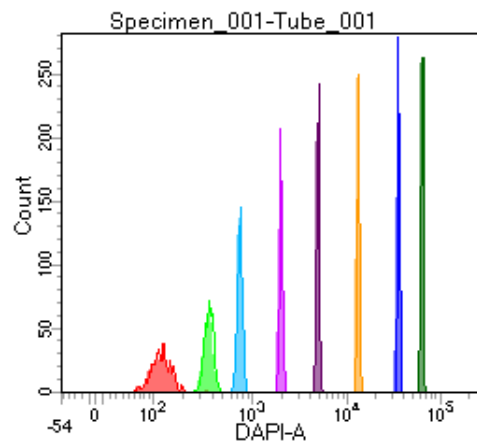

BD FACSDiva 8.0

Tube: Tube_001

Population	#Events	%Parent	%Total
All Events	5,000	####	100.0
P1	4,419	88.4	88.4
P2	525	11.9	10.5
P3	478	10.8	9.6
P4	581	13.1	11.6
P5	509	11.5	10.2
P6	562	12.7	11.2
P7	578	13.1	11.6
P8	563	12.7	11.3
P9	606	13.7	12.1