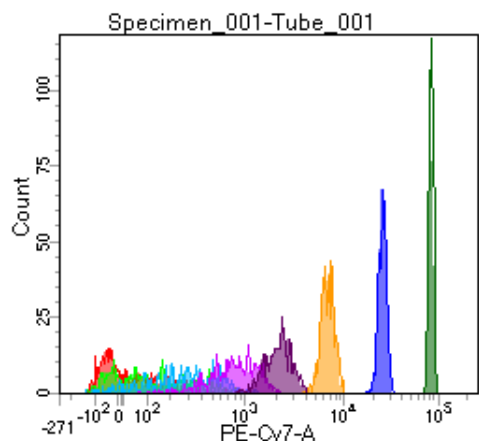

BD FACSDiva 8.0

Tube: Tube_001

Population	#Events	%Parent	%Total
All Events	3,780	####	100.0
P1	3,187	84.3	84.3
P2	391	12.3	10.3
P3	384	12.0	10.2
P4	385	12.1	10.2
P5	405	12.7	10.7
P6	371	11.6	9.8
P7	411	12.9	10.9
P8	413	13.0	10.9
P9	412	12.9	10.9