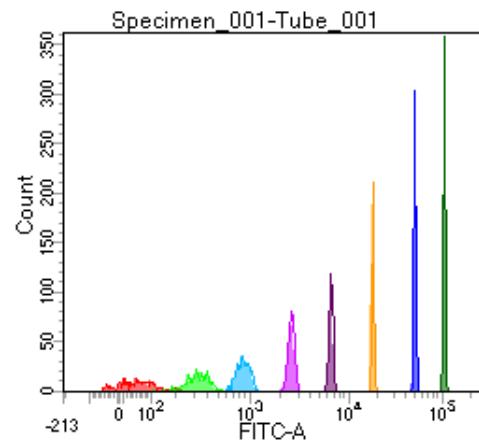

BD FACSDiva 8.0

Tube: Tube_001

Population	#Events	%Parent	%Total
All Events	3,780	####	100.0
P1	3,187	84.3	84.3
P2	391	12.3	10.3
P3	384	12.0	10.2
P4	385	12.1	10.2
P5	405	12.7	10.7
P6	371	11.6	9.8
P7	411	12.9	10.9
P8	413	13.0	10.9
P9	412	12.9	10.9