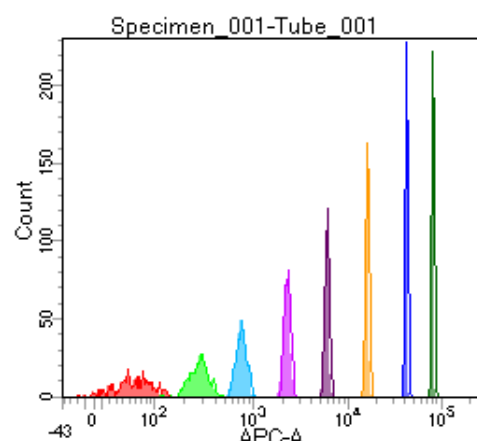

BD FACSDiva 8.0

Tube: Tube_001

Population	#Events	%Parent	%Total
All Events	3,780	####	100.0
P1	3,187	84.3	84.3
P2	391	12.3	10.3
P3	384	12.0	10.2
P4	385	12.1	10.2
P5	405	12.7	10.7
P6	371	11.6	9.8
P7	411	12.9	10.9
P8	413	13.0	10.9
P9	412	12.9	10.9