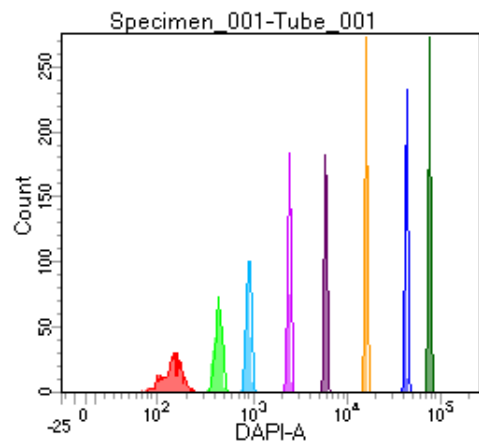

BD FACSDiva 8.0

Tube: Tube_001

Population	#Events	%Parent	%Total
All Events	3,780	####	100.0
P1	3,187	84.3	84.3
P2	391	12.3	10.3
P3	384	12.0	10.2
P4	385	12.1	10.2
P5	405	12.7	10.7
P6	371	11.6	9.8
P7	411	12.9	10.9
P8	413	13.0	10.9
P9	412	12.9	10.9