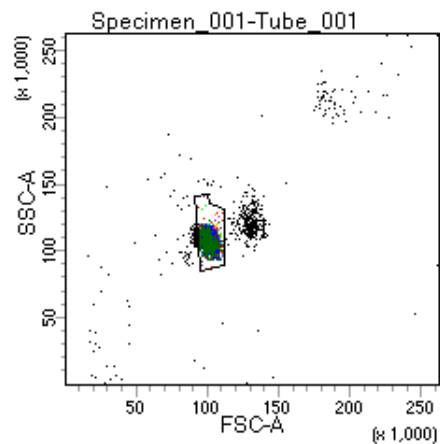

BD FACSDiva 8.0

Tube: Tube_001

Population	#Events	%Parent	%Total
All Events	3,780	####	100.0
P1	3,187	84.3	84.3
P2	391	12.3	10.3
P3	384	12.0	10.2
P4	385	12.1	10.2
P5	405	12.7	10.7
P6	371	11.6	9.8
P7	411	12.9	10.9
P8	413	13.0	10.9
P9	412	12.9	10.9