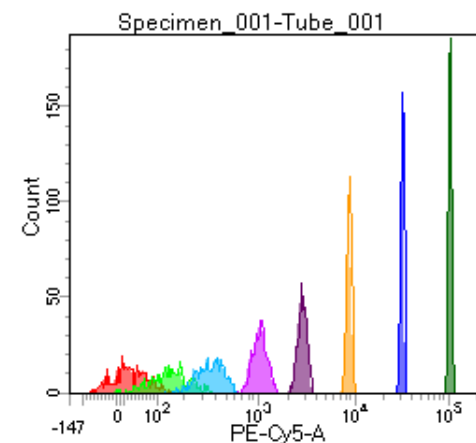

BD FACSDiva 8.0

Tube: Tube_001

Population	#Events	%Parent	%Total
All Events	3,780	####	100.0
P1	3,187	84.3	84.3
P2	391	12.3	10.3
P3	384	12.0	10.2
P4	385	12.1	10.2
P5	405	12.7	10.7
P6	371	11.6	9.8
P7	411	12.9	10.9
P8	413	13.0	10.9
P9	412	12.9	10.9