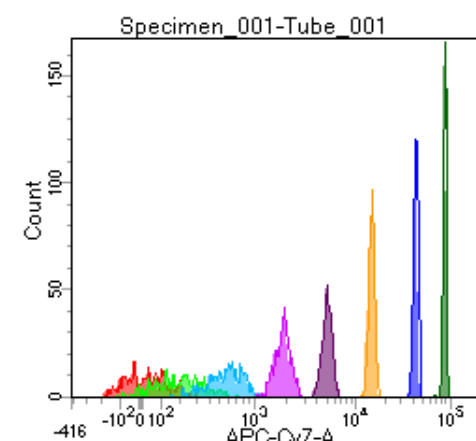

BD FACSDiva 8.0

Tube: Tube_001

Population	#Events	%Parent	%Total
All Events	3,780	####	100.0
P1	3,187	84.3	84.3
P2	391	12.3	10.3
P3	384	12.0	10.2
P4	385	12.1	10.2
P5	405	12.7	10.7
P6	371	11.6	9.8
P7	411	12.9	10.9
P8	413	13.0	10.9
P9	412	12.9	10.9