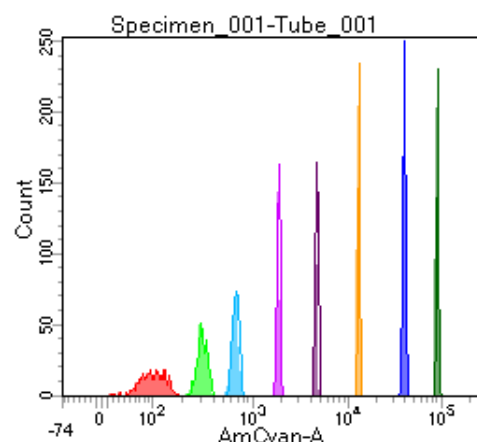

BD FACSDiva 8.0

Tube: Tube_001

Population	#Events	%Parent	%Total
All Events	3,780	####	100.0
P1	3,187	84.3	84.3
P2	391	12.3	10.3
P3	384	12.0	10.2
P4	385	12.1	10.2
P5	405	12.7	10.7
P6	371	11.6	9.8
P7	411	12.9	10.9
P8	413	13.0	10.9
P9	412	12.9	10.9