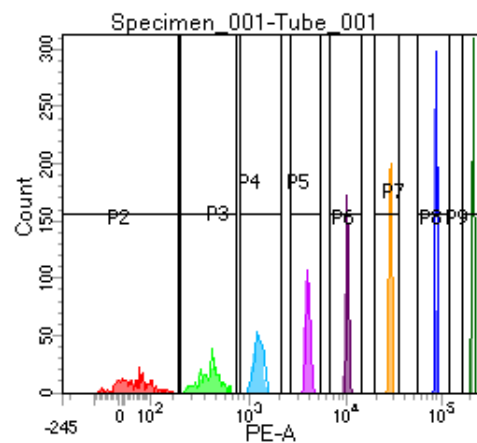

BD FACSDiva 8.0

Tube: Tube_001

Population	#Events	%Parent	%Total
All Events	3,780	####	100.0
P1	3,187	84.3	84.3
P2	391	12.3	10.3
P3	384	12.0	10.2
P4	385	12.1	10.2
P5	405	12.7	10.7
P6	371	11.6	9.8
P7	411	12.9	10.9
P8	413	13.0	10.9
P9	412	12.9	10.9