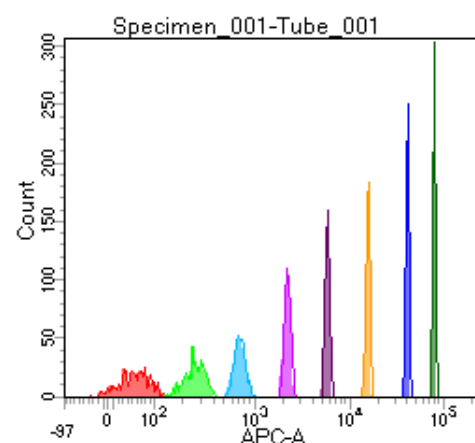

BD FACSDiva 8.0

Tube: Tube_001

Population	#Events	%Parent	%Total
All Events	5,000	####	100.0
P1	4,133	82.7	82.7
P2	576	13.9	11.5
P3	521	12.6	10.4
P4	483	11.7	9.7
P5	527	12.8	10.5
P6	508	12.3	10.2
P7	495	12.0	9.9
P8	516	12.5	10.3
P9	491	11.9	9.8