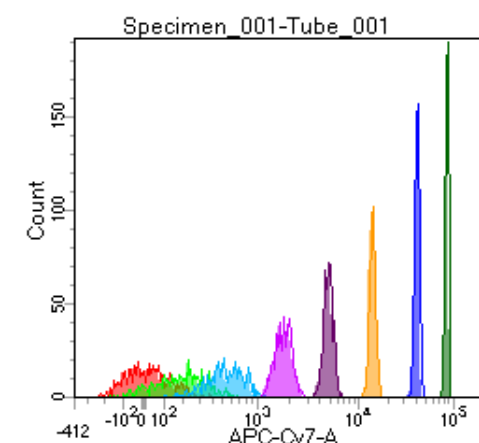

BD FACSDiva 8.0

Tube: Tube_001

Population	#Events	%Parent	%Total
All Events	5,000	####	100.0
P1	4,133	82.7	82.7
P2	576	13.9	11.5
P3	521	12.6	10.4
P4	483	11.7	9.7
P5	527	12.8	10.5
P6	508	12.3	10.2
P7	495	12.0	9.9
P8	516	12.5	10.3
P9	491	11.9	9.8