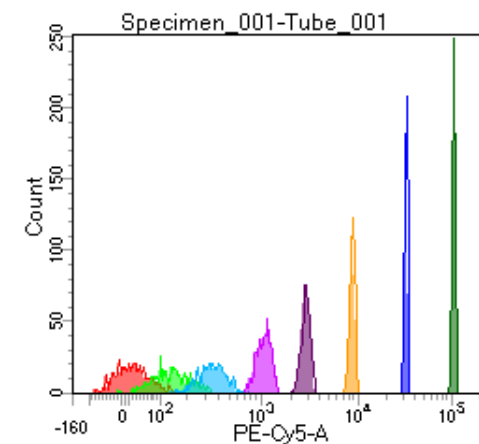

BD FACSDiva 8.0

Tube: Tube_001

Population	#Events	%Parent	%Total
All Events	5,000	####	100.0
P1	4,133	82.7	82.7
P2	576	13.9	11.5
P3	521	12.6	10.4
P4	483	11.7	9.7
P5	527	12.8	10.5
P6	508	12.3	10.2
P7	495	12.0	9.9
P8	516	12.5	10.3
P9	491	11.9	9.8