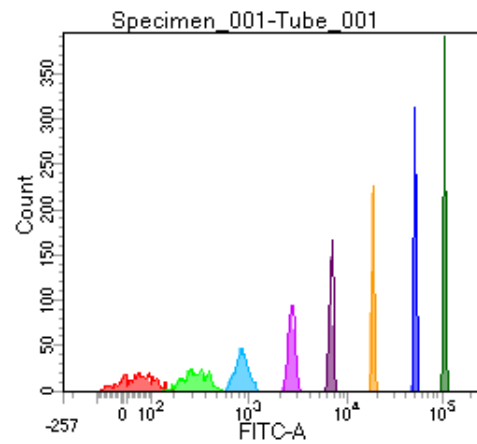

BD FACSDiva 8.0

Tube: Tube_001

Population	#Events	%Parent	%Total
All Events	5,000	####	100.0
P1	4,133	82.7	82.7
P2	576	13.9	11.5
P3	521	12.6	10.4
P4	483	11.7	9.7
P5	527	12.8	10.5
P6	508	12.3	10.2
P7	495	12.0	9.9
P8	516	12.5	10.3
P9	491	11.9	9.8