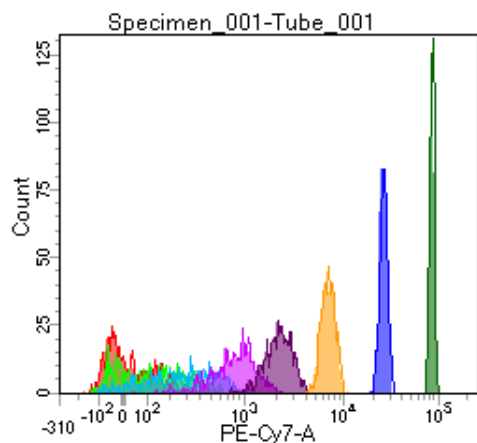

BD FACSDiva 8.0

Tube: Tube_001

Population	#Events	%Parent	%Total
All Events	5,000	####	100.0
P1	4,133	82.7	82.7
P2	576	13.9	11.5
P3	521	12.6	10.4
P4	483	11.7	9.7
P5	527	12.8	10.5
P6	508	12.3	10.2
P7	495	12.0	9.9
P8	516	12.5	10.3
P9	491	11.9	9.8