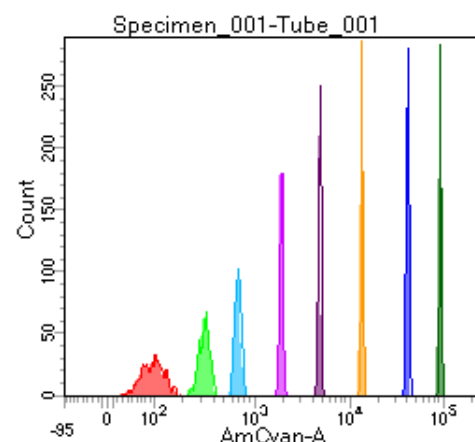

BD FACSDiva 8.0

Tube: Tube_001

Population	#Events	%Parent	%Total
All Events	5,000	####	100.0
P1	4,133	82.7	82.7
P2	576	13.9	11.5
P3	521	12.6	10.4
P4	483	11.7	9.7
P5	527	12.8	10.5
P6	508	12.3	10.2
P7	495	12.0	9.9
P8	516	12.5	10.3
P9	491	11.9	9.8