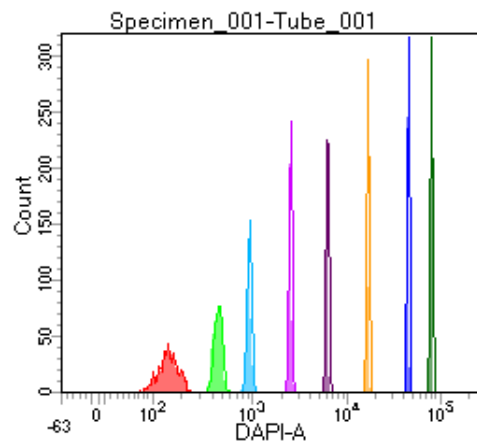

BD FACSDiva 8.0

Tube: Tube_001

Population	#Events	%Parent	%Total
All Events	5,000	####	100.0
P1	4,133	82.7	82.7
P2	576	13.9	11.5
P3	521	12.6	10.4
P4	483	11.7	9.7
P5	527	12.8	10.5
P6	508	12.3	10.2
P7	495	12.0	9.9
P8	516	12.5	10.3
P9	491	11.9	9.8