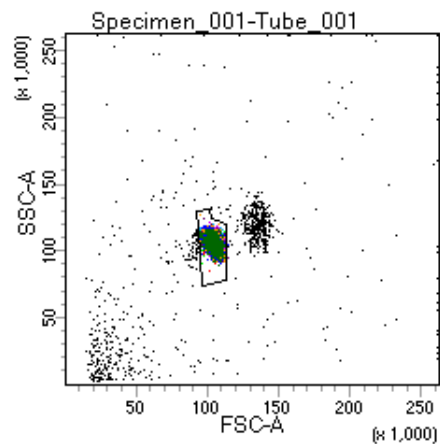

BD FACSDiva 8.0

Tube: Tube_001

Population	#Events	%Parent	%Total
All Events	5,000	####	100.0
P1	4,133	82.7	82.7
P2	576	13.9	11.5
P3	521	12.6	10.4
P4	483	11.7	9.7
P5	527	12.8	10.5
P6	508	12.3	10.2
P7	495	12.0	9.9
P8	516	12.5	10.3
P9	491	11.9	9.8