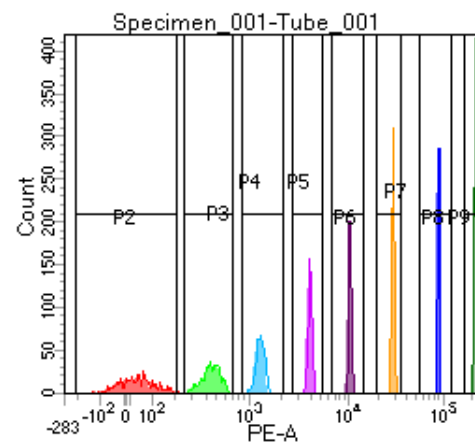

BD FACSDiva 8.0

Tube: Tube_001

Population	#Events	%Parent	%Total
All Events	5,000	####	100.0
P1	4,133	82.7	82.7
P2	576	13.9	11.5
P3	521	12.6	10.4
P4	483	11.7	9.7
P5	527	12.8	10.5
P6	508	12.3	10.2
P7	495	12.0	9.9
P8	516	12.5	10.3
P9	491	11.9	9.8