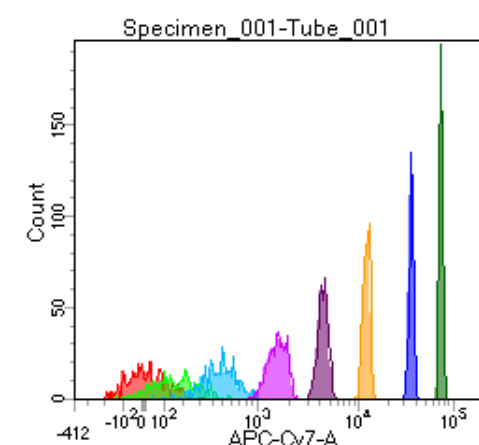

BD FACSDiva 8.0

Tube: Tube_001

Population	#Events	%Parent	%Total
All Events	5,000	####	100.0
P1	4,092	81.8	81.8
P2	529	12.9	10.6
P3	476	11.6	9.5
P4	521	12.7	10.4
P5	533	13.0	10.7
P6	508	12.4	10.2
P7	532	13.0	10.6
P8	482	11.8	9.6
P9	481	11.8	9.6