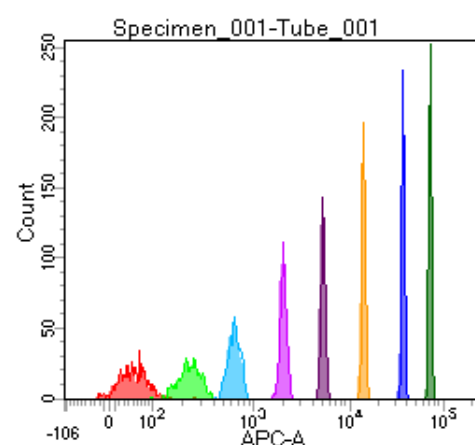

BD FACSDiva 8.0

Tube: Tube_001

Population	#Events	%Parent	%Total
All Events	5,000	####	100.0
P1	4,092	81.8	81.8
P2	529	12.9	10.6
P3	476	11.6	9.5
P4	521	12.7	10.4
P5	533	13.0	10.7
P6	508	12.4	10.2
P7	532	13.0	10.6
P8	482	11.8	9.6
P9	481	11.8	9.6