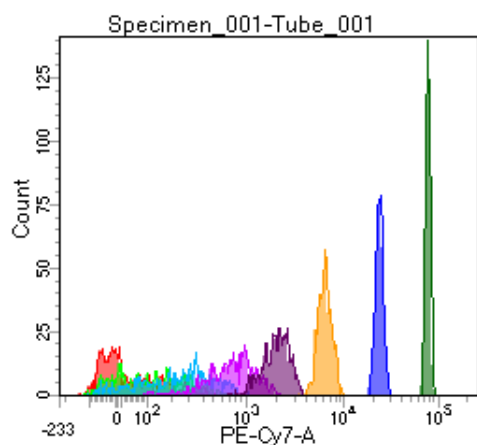

BD FACSDiva 8.0

Tube: Tube_001

Population	#Events	%Parent	%Total
All Events	5,000	####	100.0
P1	4,092	81.8	81.8
P2	529	12.9	10.6
P3	476	11.6	9.5
P4	521	12.7	10.4
P5	533	13.0	10.7
P6	508	12.4	10.2
P7	532	13.0	10.6
P8	482	11.8	9.6
P9	481	11.8	9.6