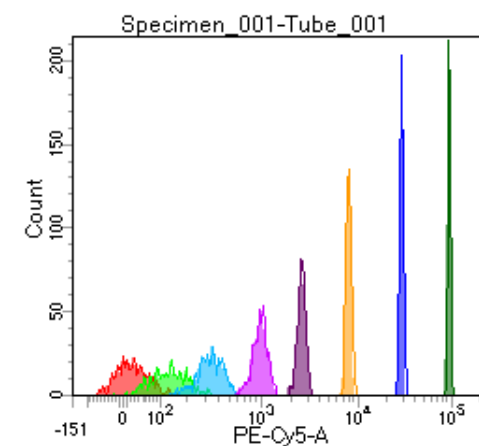

BD FACSDiva 8.0

Tube: Tube_001

Population	#Events	%Parent	%Total
All Events	5,000	####	100.0
P1	4,092	81.8	81.8
P2	529	12.9	10.6
P3	476	11.6	9.5
P4	521	12.7	10.4
P5	533	13.0	10.7
P6	508	12.4	10.2
P7	532	13.0	10.6
P8	482	11.8	9.6
P9	481	11.8	9.6