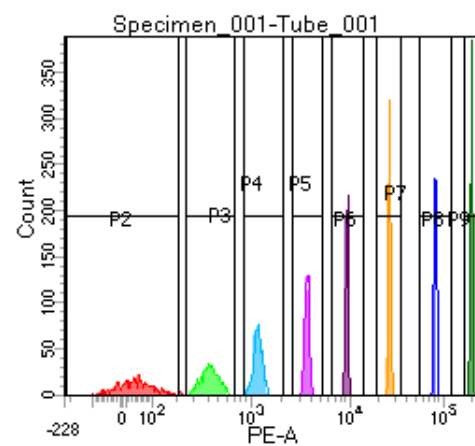

BD FACSDiva 8.0

Tube: Tube_001

Population	#Events	%Parent	%Total
All Events	5,000	####	100.0
P1	4,092	81.8	81.8
P2	529	12.9	10.6
P3	476	11.6	9.5
P4	521	12.7	10.4
P5	533	13.0	10.7
P6	508	12.4	10.2
P7	532	13.0	10.6
P8	482	11.8	9.6
P9	481	11.8	9.6