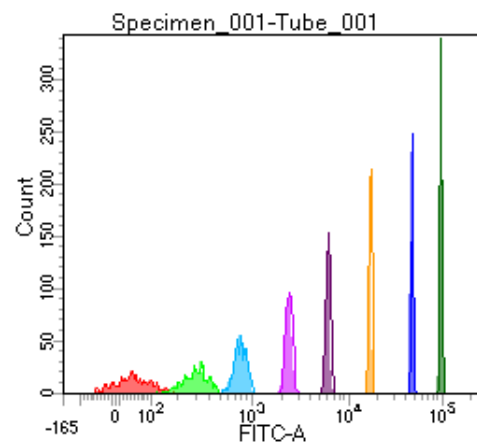

BD FACSDiva 8.0

Tube: Tube_001

Population	#Events	%Parent	%Total
All Events	5,000	####	100.0
P1	4,092	81.8	81.8
P2	529	12.9	10.6
P3	476	11.6	9.5
P4	521	12.7	10.4
P5	533	13.0	10.7
P6	508	12.4	10.2
P7	532	13.0	10.6
P8	482	11.8	9.6
P9	481	11.8	9.6