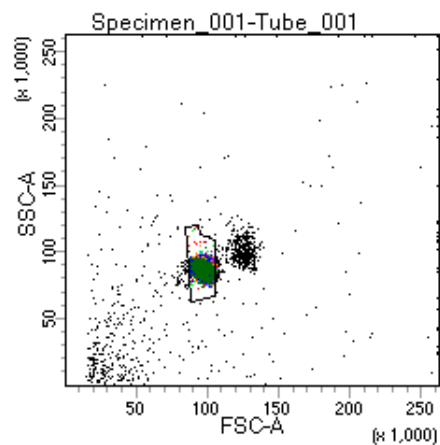

BD FACSDiva 8.0

Tube: Tube_001

Population	#Events	%Parent	%Total
All Events	5,000	####	100.0
P1	4,092	81.8	81.8
P2	529	12.9	10.6
P3	476	11.6	9.5
P4	521	12.7	10.4
P5	533	13.0	10.7
P6	508	12.4	10.2
P7	532	13.0	10.6
P8	482	11.8	9.6
P9	481	11.8	9.6