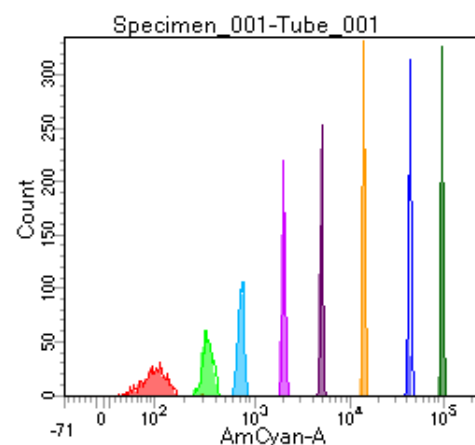

BD FACSDiva 8.0

Tube: Tube_001

Population	#Events	%Parent	%Total
All Events	5,000	####	100.0
P1	4,092	81.8	81.8
P2	529	12.9	10.6
P3	476	11.6	9.5
P4	521	12.7	10.4
P5	533	13.0	10.7
P6	508	12.4	10.2
P7	532	13.0	10.6
P8	482	11.8	9.6
P9	481	11.8	9.6