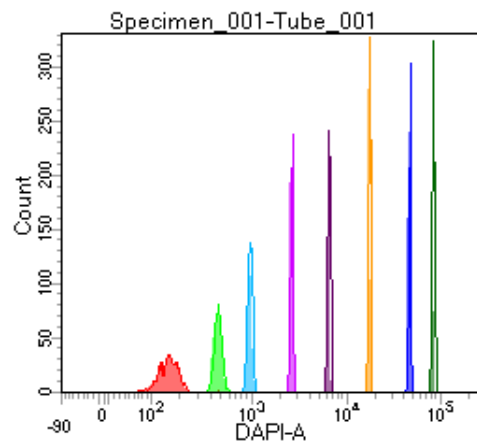

BD FACSDiva 8.0

Tube: Tube_001

Population	#Events	%Parent	%Total
All Events	5,000	####	100.0
P1	4,092	81.8	81.8
P2	529	12.9	10.6
P3	476	11.6	9.5
P4	521	12.7	10.4
P5	533	13.0	10.7
P6	508	12.4	10.2
P7	532	13.0	10.6
P8	482	11.8	9.6
P9	481	11.8	9.6