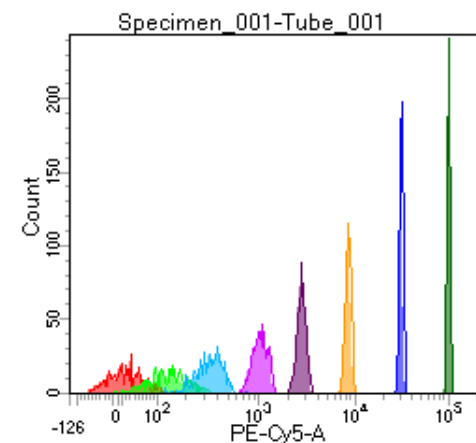

BD FACSDiva 8.0

Tube: Tube_001

Population	#Events	%Parent	%Total
All Events	4,806	####	100.0
P1	4,033	83.9	83.9
P2	482	12.0	10.0
P3	467	11.6	9.7
P4	549	13.6	11.4
P5	521	12.9	10.8
P6	526	13.0	10.9
P7	477	11.8	9.9
P8	523	13.0	10.9
P9	466	11.6	9.7