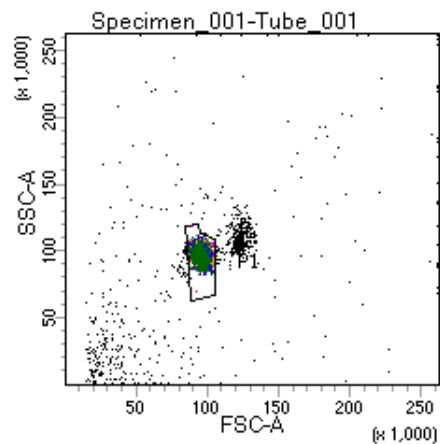

BD FACSDiva 8.0

Tube: Tube_001

Population	#Events	%Parent	%Total
All Events	4,806	####	100.0
P1	4,033	83.9	83.9
P2	482	12.0	10.0
P3	467	11.6	9.7
P4	549	13.6	11.4
P5	521	12.9	10.8
P6	526	13.0	10.9
P7	477	11.8	9.9
P8	523	13.0	10.9
P9	466	11.6	9.7