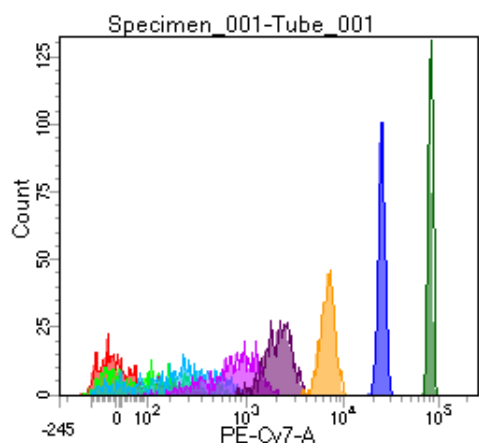

BD FACSDiva 8.0

Tube: Tube_001

Population	#Events	%Parent	%Total
All Events	4,806	####	100.0
P1	4,033	83.9	83.9
P2	482	12.0	10.0
P3	467	11.6	9.7
P4	549	13.6	11.4
P5	521	12.9	10.8
P6	526	13.0	10.9
P7	477	11.8	9.9
P8	523	13.0	10.9
P9	466	11.6	9.7