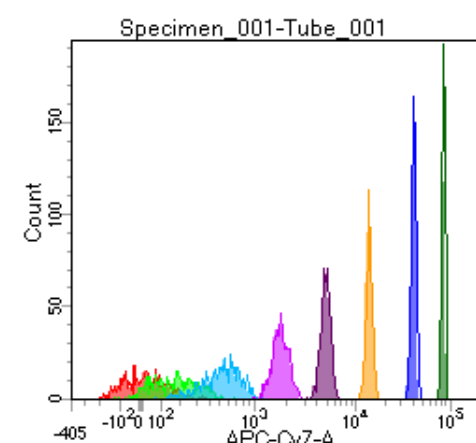

BD FACSDiva 8.0

Tube: Tube_001

Population	#Events	%Parent	%Total
All Events	4,806	####	100.0
P1	4,033	83.9	83.9
P2	482	12.0	10.0
P3	467	11.6	9.7
P4	549	13.6	11.4
P5	521	12.9	10.8
P6	526	13.0	10.9
P7	477	11.8	9.9
P8	523	13.0	10.9
P9	466	11.6	9.7