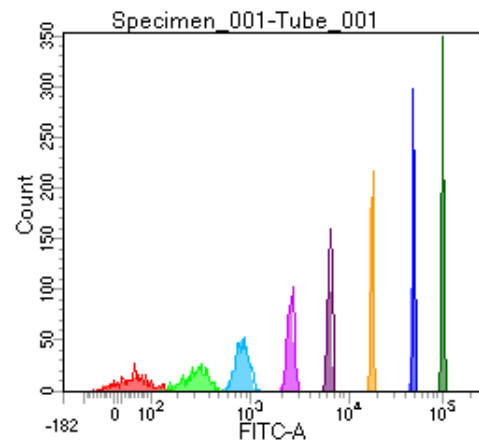

BD FACSDiva 8.0

Tube: Tube_001

Population	#Events	%Parent	%Total
All Events	4,806	####	100.0
P1	4,033	83.9	83.9
P2	482	12.0	10.0
P3	467	11.6	9.7
P4	549	13.6	11.4
P5	521	12.9	10.8
P6	526	13.0	10.9
P7	477	11.8	9.9
P8	523	13.0	10.9
P9	466	11.6	9.7