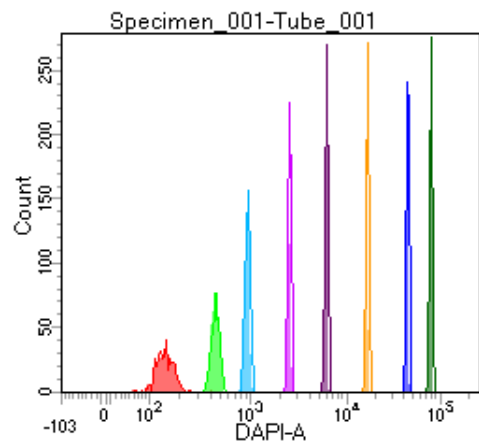

BD FACSDiva 8.0

Tube: Tube_001

Population	#Events	%Parent	%Total
All Events	4,806	####	100.0
P1	4,033	83.9	83.9
P2	482	12.0	10.0
P3	467	11.6	9.7
P4	549	13.6	11.4
P5	521	12.9	10.8
P6	526	13.0	10.9
P7	477	11.8	9.9
P8	523	13.0	10.9
P9	466	11.6	9.7