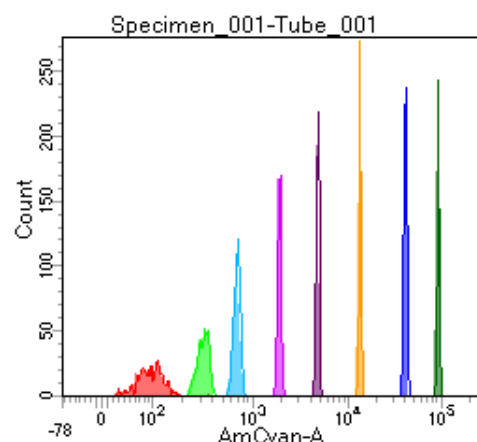

BD FACSDiva 8.0

Tube: Tube_001

Population	#Events	%Parent	%Total
All Events	4,806	####	100.0
P1	4,033	83.9	83.9
P2	482	12.0	10.0
P3	467	11.6	9.7
P4	549	13.6	11.4
P5	521	12.9	10.8
P6	526	13.0	10.9
P7	477	11.8	9.9
P8	523	13.0	10.9
P9	466	11.6	9.7