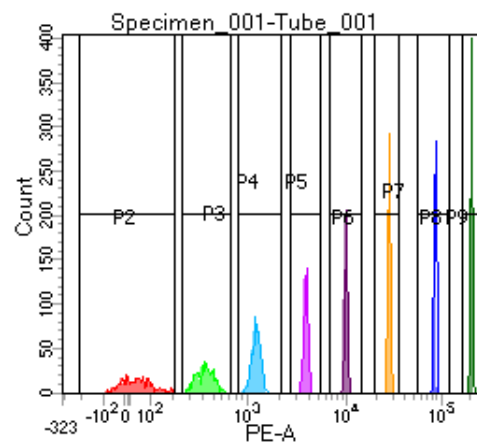

BD FACSDiva 8.0

Tube: Tube_001

Population	#Events	%Parent	%Total
All Events	4,806	####	100.0
P1	4,033	83.9	83.9
P2	482	12.0	10.0
P3	467	11.6	9.7
P4	549	13.6	11.4
P5	521	12.9	10.8
P6	526	13.0	10.9
P7	477	11.8	9.9
P8	523	13.0	10.9
P9	466	11.6	9.7