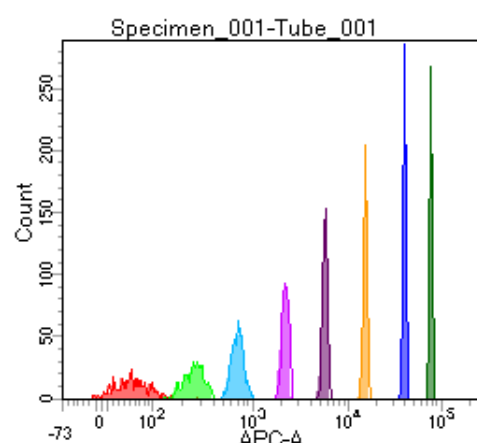

BD FACSDiva 8.0

Tube: Tube_001

Population	#Events	%Parent	%Total
All Events	4,806	####	100.0
P1	4,033	83.9	83.9
P2	482	12.0	10.0
P3	467	11.6	9.7
P4	549	13.6	11.4
P5	521	12.9	10.8
P6	526	13.0	10.9
P7	477	11.8	9.9
P8	523	13.0	10.9
P9	466	11.6	9.7