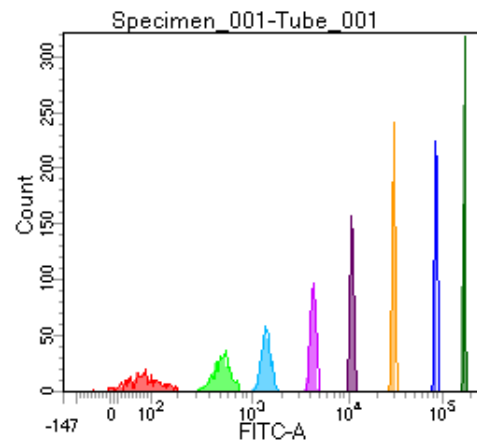

BD FACSDiva 8.0

Tube: Tube\_001

Population	#Events	%Parent	%Total
All Events	4,077	####	100.0
P1	3,406	83.5	83.5
P2	420	12.3	10.3
P3	441	12.9	10.8
P4	418	12.3	10.3
P5	404	11.9	9.9
P6	398	11.7	9.8
P7	452	13.3	11.1
P8	447	13.1	11.0
P9	416	12.2	10.2