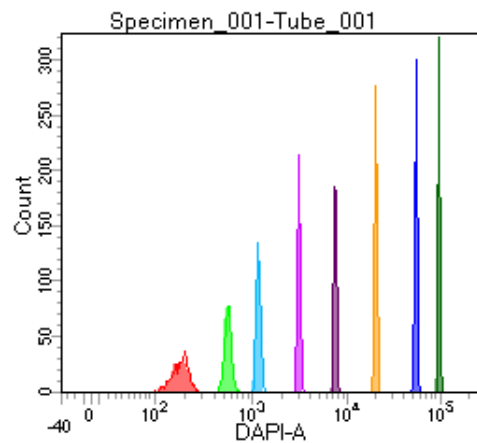

BD FACSDiva 8.0

Tube: Tube\_001

Population	#Events	%Parent	%Total
All Events	4,077	####	100.0
P1	3,406	83.5	83.5
P2	420	12.3	10.3
P3	441	12.9	10.8
P4	418	12.3	10.3
P5	404	11.9	9.9
P6	398	11.7	9.8
P7	452	13.3	11.1
P8	447	13.1	11.0
P9	416	12.2	10.2