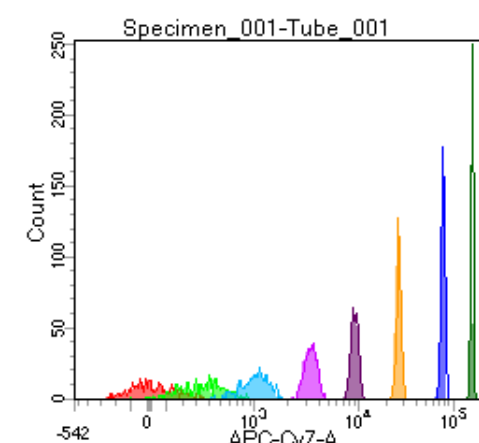

BD FACSDiva 8.0

Tube: Tube\_001

Population	#Events	%Parent	%Total
All Events	4,077	####	100.0
P1	3,406	83.5	83.5
P2	420	12.3	10.3
P3	441	12.9	10.8
P4	418	12.3	10.3
P5	404	11.9	9.9
P6	398	11.7	9.8
P7	452	13.3	11.1
P8	447	13.1	11.0
P9	416	12.2	10.2