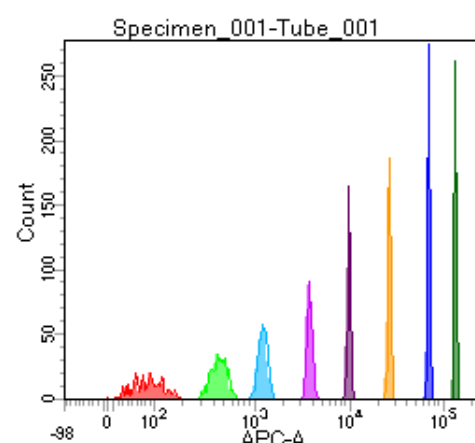

BD FACSDiva 8.0

Tube: Tube\_001

Population	#Events	%Parent	%Total
All Events	4,077	####	100.0
P1	3,406	83.5	83.5
P2	420	12.3	10.3
P3	441	12.9	10.8
P4	418	12.3	10.3
P5	404	11.9	9.9
P6	398	11.7	9.8
P7	452	13.3	11.1
P8	447	13.1	11.0
P9	416	12.2	10.2