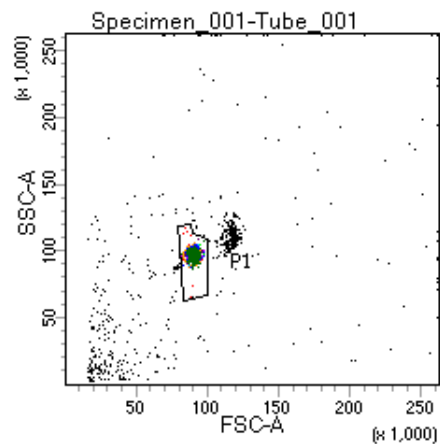

BD FACSDiva 8.0

Tube: Tube\_001

Population	#Events	%Parent	%Total
All Events	4,077	####	100.0
P1	3,406	83.5	83.5
P2	420	12.3	10.3
P3	441	12.9	10.8
P4	418	12.3	10.3
P5	404	11.9	9.9
P6	398	11.7	9.8
P7	452	13.3	11.1
P8	447	13.1	11.0
P9	416	12.2	10.2