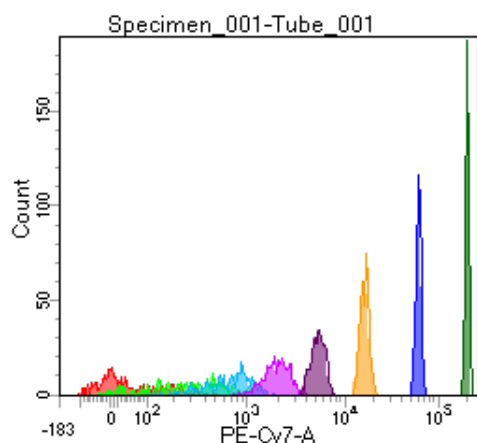

BD FACSDiva 8.0

Tube: Tube\_001

Population	#Events	%Parent	%Total
All Events	4,077	####	100.0
P1	3,406	83.5	83.5
P2	420	12.3	10.3
P3	441	12.9	10.8
P4	418	12.3	10.3
P5	404	11.9	9.9
P6	398	11.7	9.8
P7	452	13.3	11.1
P8	447	13.1	11.0
P9	416	12.2	10.2