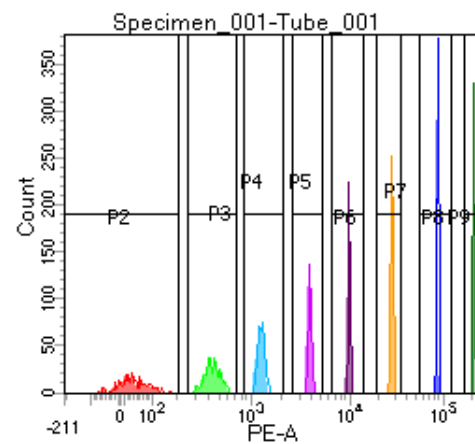

BD FACSDiva 8.0

Tube: Tube\_001

Population	#Events	%Parent	%Total
All Events	4,077	####	100.0
P1	3,406	83.5	83.5
P2	420	12.3	10.3
P3	441	12.9	10.8
P4	418	12.3	10.3
P5	404	11.9	9.9
P6	398	11.7	9.8
P7	452	13.3	11.1
P8	447	13.1	11.0
P9	416	12.2	10.2