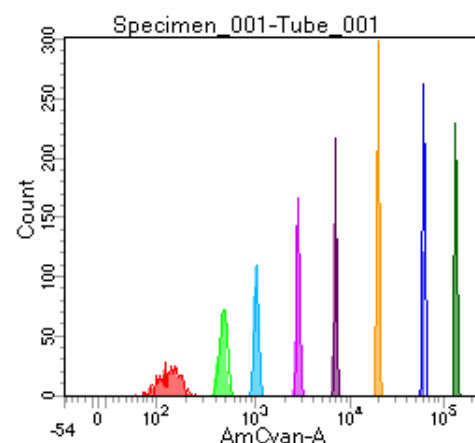

BD FACSDiva 8.0

Tube: Tube\_001

Population	#Events	%Parent	%Total
All Events	4,077	####	100.0
P1	3,406	83.5	83.5
P2	420	12.3	10.3
P3	441	12.9	10.8
P4	418	12.3	10.3
P5	404	11.9	9.9
P6	398	11.7	9.8
P7	452	13.3	11.1
P8	447	13.1	11.0
P9	416	12.2	10.2