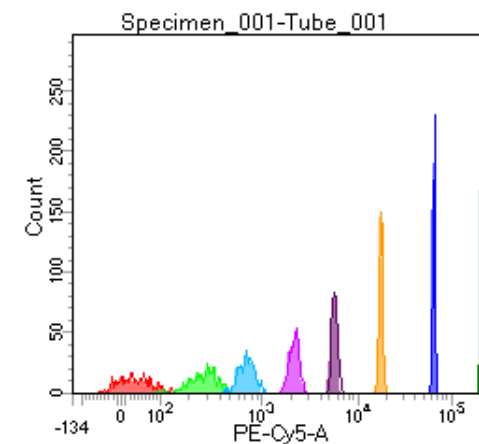

BD FACSDiva 8.0

Tube: Tube\_001

Population	#Events	%Parent	%Total
All Events	4,077	####	100.0
P1	3,406	83.5	83.5
P2	420	12.3	10.3
P3	441	12.9	10.8
P4	418	12.3	10.3
P5	404	11.9	9.9
P6	398	11.7	9.8
P7	452	13.3	11.1
P8	447	13.1	11.0
P9	416	12.2	10.2