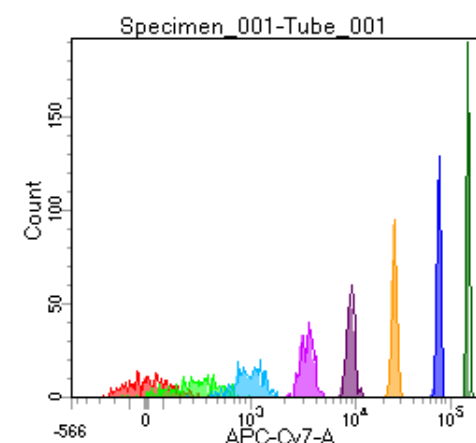

BD FACSDiva 8.0

Tube: Tube_001

Population	#Events	%Parent	%Total
All Events	3,429	####	100.0
P1	2,922	85.2	85.2
P2	376	12.9	11.0
P3	355	12.1	10.4
P4	369	12.6	10.8
P5	369	12.6	10.8
P6	354	12.1	10.3
P7	371	12.7	10.8
P8	345	11.8	10.1
P9	362	12.4	10.6