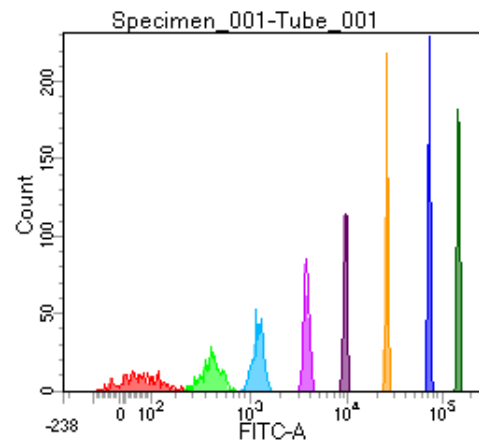

BD FACSDiva 8.0

Tube: Tube_001

Population	#Events	%Parent	%Total
All Events	3,429	####	100.0
P1	2,922	85.2	85.2
P2	376	12.9	11.0
P3	355	12.1	10.4
P4	369	12.6	10.8
P5	369	12.6	10.8
P6	354	12.1	10.3
P7	371	12.7	10.8
P8	345	11.8	10.1
P9	362	12.4	10.6