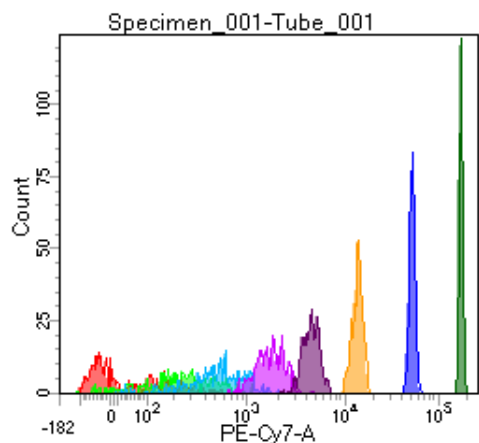

BD FACSDiva 8.0

Tube: Tube_001

Population	#Events	%Parent	%Total
All Events	3,429	####	100.0
P1	2,922	85.2	85.2
P2	376	12.9	11.0
P3	355	12.1	10.4
P4	369	12.6	10.8
P5	369	12.6	10.8
P6	354	12.1	10.3
P7	371	12.7	10.8
P8	345	11.8	10.1
P9	362	12.4	10.6