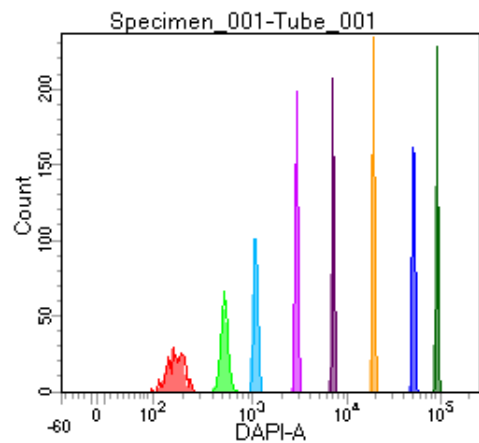

BD FACSDiva 8.0

Tube: Tube_001

Population	#Events	%Parent	%Total
All Events	3,429	####	100.0
P1	2,922	85.2	85.2
P2	376	12.9	11.0
P3	355	12.1	10.4
P4	369	12.6	10.8
P5	369	12.6	10.8
P6	354	12.1	10.3
P7	371	12.7	10.8
P8	345	11.8	10.1
P9	362	12.4	10.6