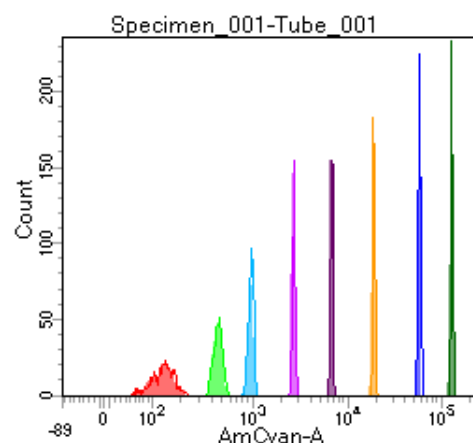

BD FACSDiva 8.0

Tube: Tube_001

Population	#Events	%Parent	%Total
All Events	3,429	####	100.0
P1	2,922	85.2	85.2
P2	376	12.9	11.0
P3	355	12.1	10.4
P4	369	12.6	10.8
P5	369	12.6	10.8
P6	354	12.1	10.3
P7	371	12.7	10.8
P8	345	11.8	10.1
P9	362	12.4	10.6