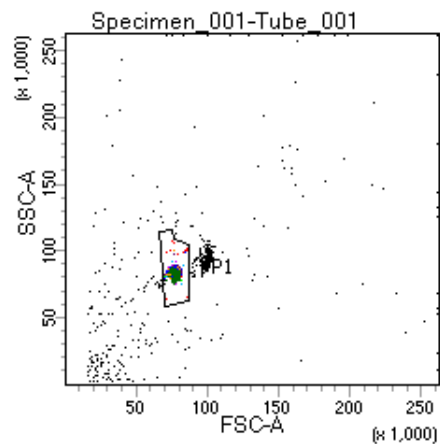

BD FACSDiva 8.0

Tube: Tube_001

Population	#Events	%Parent	%Total
All Events	3,429	####	100.0
P1	2,922	85.2	85.2
P2	376	12.9	11.0
P3	355	12.1	10.4
P4	369	12.6	10.8
P5	369	12.6	10.8
P6	354	12.1	10.3
P7	371	12.7	10.8
P8	345	11.8	10.1
P9	362	12.4	10.6