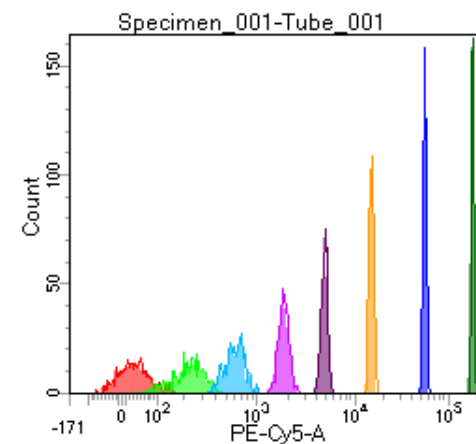

BD FACSDiva 8.0

Tube: Tube_001

Population	#Events	%Parent	%Total
All Events	3,429	####	100.0
P1	2,922	85.2	85.2
P2	376	12.9	11.0
P3	355	12.1	10.4
P4	369	12.6	10.8
P5	369	12.6	10.8
P6	354	12.1	10.3
P7	371	12.7	10.8
P8	345	11.8	10.1
P9	362	12.4	10.6