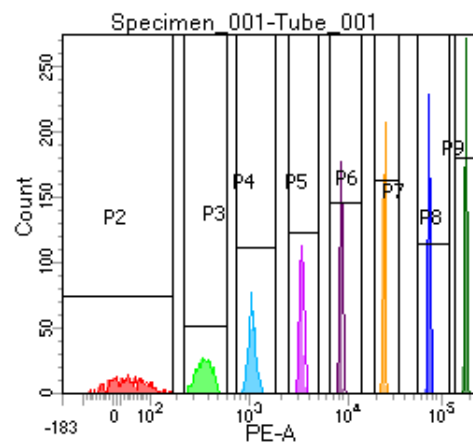

BD FACSDiva 8.0

Tube: Tube_001

Population	#Events	%Parent	%Total
All Events	3,429	####	100.0
P1	2,922	85.2	85.2
P2	376	12.9	11.0
P3	355	12.1	10.4
P4	369	12.6	10.8
P5	369	12.6	10.8
P6	354	12.1	10.3
P7	371	12.7	10.8
P8	345	11.8	10.1
P9	362	12.4	10.6