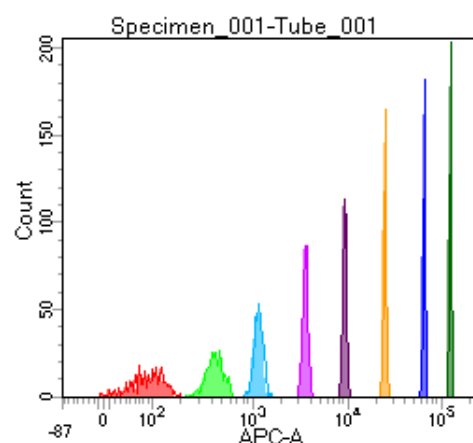

BD FACSDiva 8.0

Tube: Tube_001

Population	#Events	%Parent	%Total
All Events	3,429	####	100.0
P1	2,922	85.2	85.2
P2	376	12.9	11.0
P3	355	12.1	10.4
P4	369	12.6	10.8
P5	369	12.6	10.8
P6	354	12.1	10.3
P7	371	12.7	10.8
P8	345	11.8	10.1
P9	362	12.4	10.6