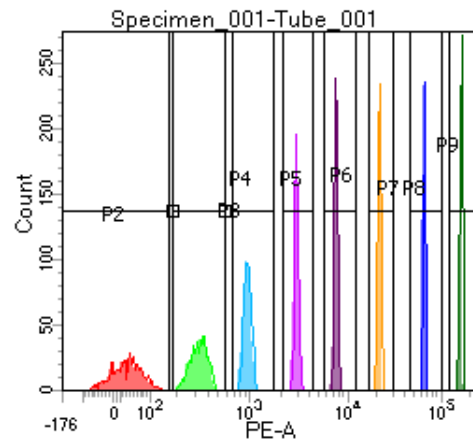

BD FACSDiva 8.0

Tube: Tube_001

| Population | #Events | %Parent | %Total |
|------------|---------|---------|--------|
| All Events | 5,000 | #### | 100.0 |
| P1 | 4,506 | 90.1 | 90.1 |
| P2 | 570 | 12.6 | 11.4 |
| P3 | 552 | 12.3 | 11.0 |
| P4 | 589 | 13.1 | 11.8 |
| P5 | 570 | 12.6 | 11.4 |
| P6 | 585 | 13.0 | 11.7 |
| P7 | 541 | 12.0 | 10.8 |
| P8 | 564 | 12.5 | 11.3 |
| P9 | 527 | 11.7 | 10.5 |