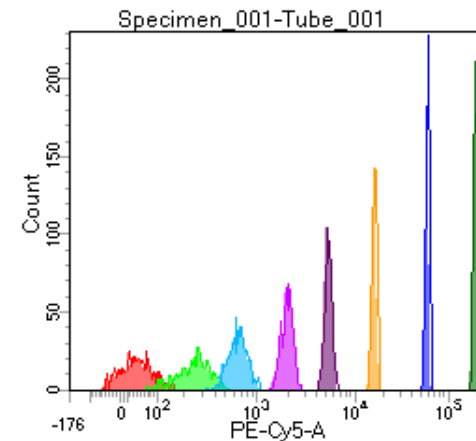

BD FACSDiva 8.0

Tube: Tube_001

| Population | #Events | %Parent | %Total |
|------------|---------|---------|--------|
| All Events | 5,000 | #### | 100.0 |
| P1 | 4,506 | 90.1 | 90.1 |
| P2 | 570 | 12.6 | 11.4 |
| P3 | 552 | 12.3 | 11.0 |
| P4 | 589 | 13.1 | 11.8 |
| P5 | 570 | 12.6 | 11.4 |
| P6 | 585 | 13.0 | 11.7 |
| P7 | 541 | 12.0 | 10.8 |
| P8 | 564 | 12.5 | 11.3 |
| P9 | 527 | 11.7 | 10.5 |