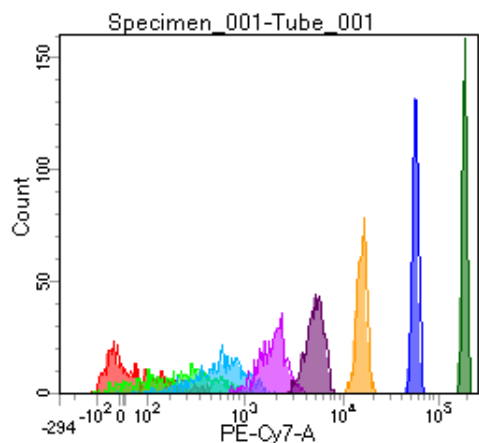

BD FACSDiva 8.0

Tube: Tube_001

| Population | #Events | %Parent | %Total |
|------------|---------|---------|--------|
| All Events | 5,000 | #### | 100.0 |
| P1 | 4,506 | 90.1 | 90.1 |
| P2 | 570 | 12.6 | 11.4 |
| P3 | 552 | 12.3 | 11.0 |
| P4 | 589 | 13.1 | 11.8 |
| P5 | 570 | 12.6 | 11.4 |
| P6 | 585 | 13.0 | 11.7 |
| P7 | 541 | 12.0 | 10.8 |
| P8 | 564 | 12.5 | 11.3 |
| P9 | 527 | 11.7 | 10.5 |