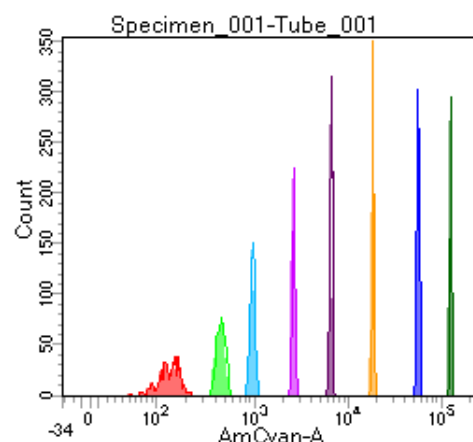

BD FACSDiva 8.0

Tube: Tube_001

| Population | #Events | %Parent | %Total |
|------------|---------|---------|--------|
| All Events | 5,000 | #### | 100.0 |
| P1 | 4,506 | 90.1 | 90.1 |
| P2 | 570 | 12.6 | 11.4 |
| P3 | 552 | 12.3 | 11.0 |
| P4 | 589 | 13.1 | 11.8 |
| P5 | 570 | 12.6 | 11.4 |
| P6 | 585 | 13.0 | 11.7 |
| P7 | 541 | 12.0 | 10.8 |
| P8 | 564 | 12.5 | 11.3 |
| P9 | 527 | 11.7 | 10.5 |