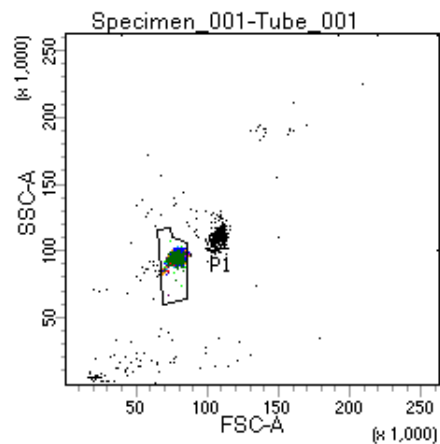

BD FACSDiva 8.0

Tube: Tube_001

| Population | #Events | %Parent | %Total |
|------------|---------|---------|--------|
| All Events | 5,000 | #### | 100.0 |
| P1 | 4,506 | 90.1 | 90.1 |
| P2 | 570 | 12.6 | 11.4 |
| P3 | 552 | 12.3 | 11.0 |
| P4 | 589 | 13.1 | 11.8 |
| P5 | 570 | 12.6 | 11.4 |
| P6 | 585 | 13.0 | 11.7 |
| P7 | 541 | 12.0 | 10.8 |
| P8 | 564 | 12.5 | 11.3 |
| P9 | 527 | 11.7 | 10.5 |