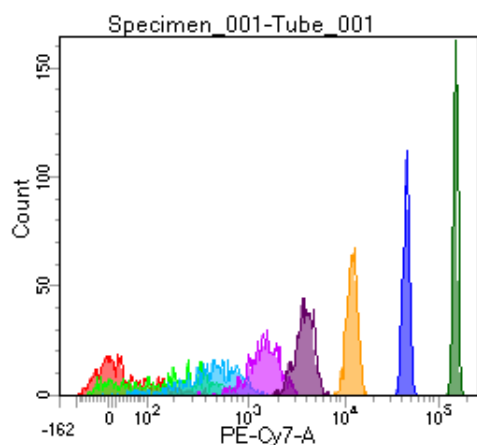

BD FACSDiva 8.0

Tube: Tube_001

| Population | #Events | %Parent | %Total |
|------------|---------|---------|--------|
| All Events | 5,000 | #### | 100.0 |
| P1 | 4,540 | 90.8 | 90.8 |
| P2 | 547 | 12.0 | 10.9 |
| P3 | 570 | 12.6 | 11.4 |
| P4 | 586 | 12.9 | 11.7 |
| P5 | 590 | 13.0 | 11.8 |
| P6 | 593 | 13.1 | 11.9 |
| P7 | 556 | 12.2 | 11.1 |
| P8 | 538 | 11.9 | 10.8 |
| P9 | 547 | 12.0 | 10.9 |