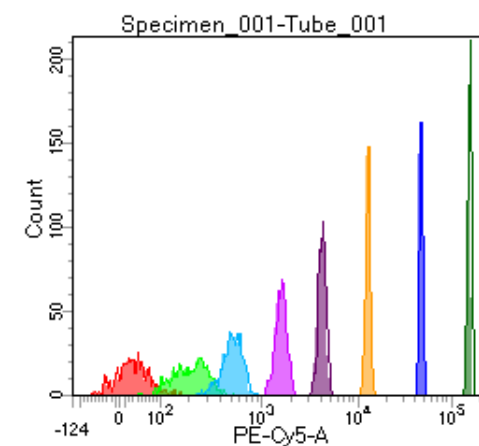

BD FACSDiva 8.0

Tube: Tube_001

| Population | #Events | %Parent | %Total |
|------------|---------|---------|--------|
| All Events | 5,000 | #### | 100.0 |
| P1 | 4,540 | 90.8 | 90.8 |
| P2 | 547 | 12.0 | 10.9 |
| P3 | 570 | 12.6 | 11.4 |
| P4 | 586 | 12.9 | 11.7 |
| P5 | 590 | 13.0 | 11.8 |
| P6 | 593 | 13.1 | 11.9 |
| P7 | 556 | 12.2 | 11.1 |
| P8 | 538 | 11.9 | 10.8 |
| P9 | 547 | 12.0 | 10.9 |