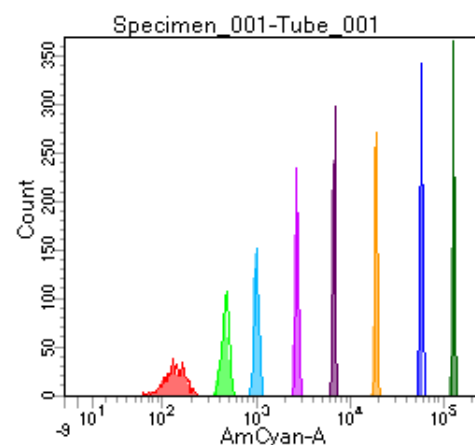

BD FACSDiva 8.0

Tube: Tube_001

| Population | #Events | %Parent | %Total |
|------------|---------|---------|--------|
| All Events | 5,000 | #### | 100.0 |
| P1 | 4,540 | 90.8 | 90.8 |
| P2 | 547 | 12.0 | 10.9 |
| P3 | 570 | 12.6 | 11.4 |
| P4 | 586 | 12.9 | 11.7 |
| P5 | 590 | 13.0 | 11.8 |
| P6 | 593 | 13.1 | 11.9 |
| P7 | 556 | 12.2 | 11.1 |
| P8 | 538 | 11.9 | 10.8 |
| P9 | 547 | 12.0 | 10.9 |