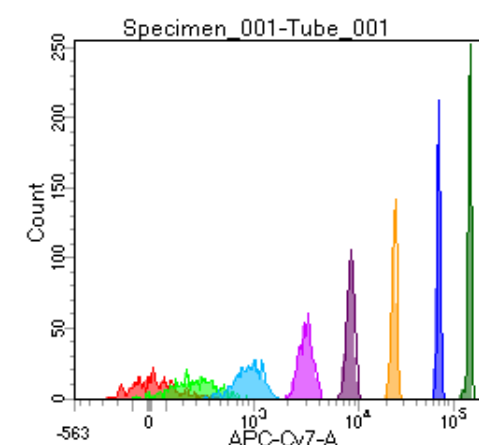

BD FACSDiva 8.0

Tube: Tube_001

| Population | #Events | %Parent | %Total |
|------------|---------|---------|--------|
| All Events | 5,000 | #### | 100.0 |
| P1 | 4,540 | 90.8 | 90.8 |
| P2 | 547 | 12.0 | 10.9 |
| P3 | 570 | 12.6 | 11.4 |
| P4 | 586 | 12.9 | 11.7 |
| P5 | 590 | 13.0 | 11.8 |
| P6 | 593 | 13.1 | 11.9 |
| P7 | 556 | 12.2 | 11.1 |
| P8 | 538 | 11.9 | 10.8 |
| P9 | 547 | 12.0 | 10.9 |