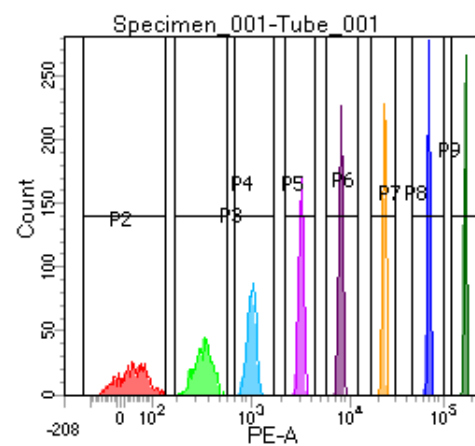

BD FACSDiva 8.0

Tube: Tube_001

| Population | #Events | %Parent | %Total |
|------------|---------|---------|--------|
| All Events | 5,000 | #### | 100.0 |
| P1 | 4,540 | 90.8 | 90.8 |
| P2 | 547 | 12.0 | 10.9 |
| P3 | 570 | 12.6 | 11.4 |
| P4 | 586 | 12.9 | 11.7 |
| P5 | 590 | 13.0 | 11.8 |
| P6 | 593 | 13.1 | 11.9 |
| P7 | 556 | 12.2 | 11.1 |
| P8 | 538 | 11.9 | 10.8 |
| P9 | 547 | 12.0 | 10.9 |