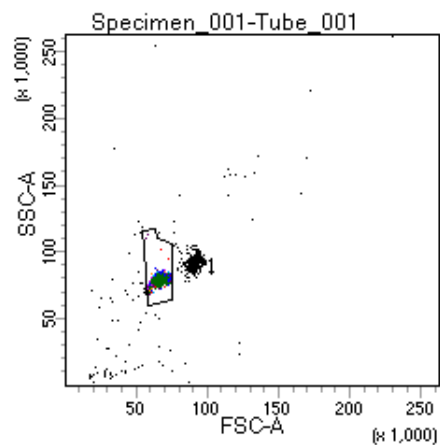

BD FACSDiva 8.0

Tube: Tube_001

| Population | #Events | %Parent | %Total |
|------------|---------|---------|--------|
| All Events | 5,000 | #### | 100.0 |
| P1 | 4,540 | 90.8 | 90.8 |
| P2 | 547 | 12.0 | 10.9 |
| P3 | 570 | 12.6 | 11.4 |
| P4 | 586 | 12.9 | 11.7 |
| P5 | 590 | 13.0 | 11.8 |
| P6 | 593 | 13.1 | 11.9 |
| P7 | 556 | 12.2 | 11.1 |
| P8 | 538 | 11.9 | 10.8 |
| P9 | 547 | 12.0 | 10.9 |