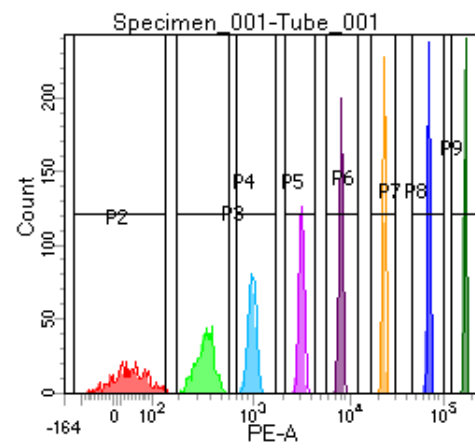

BD FACSDiva 8.0

Tube: Tube_001

Population	#Events	%Parent	%Total
All Events	4,455	####	100.0
P1	4,019	90.2	90.2
P2	492	12.2	11.0
P3	561	14.0	12.6
P4	513	12.8	11.5
P5	477	11.9	10.7
P6	484	12.0	10.9
P7	501	12.5	11.2
P8	493	12.3	11.1
P9	488	12.1	11.0