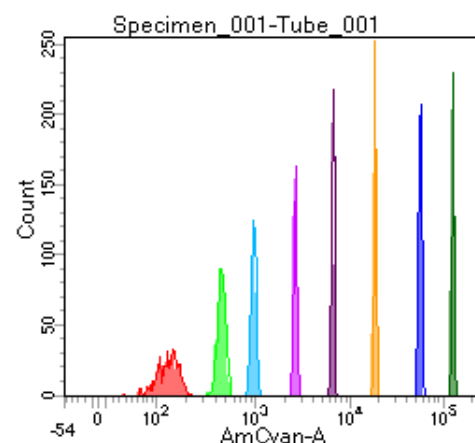

BD FACSDiva 8.0

Tube: Tube_001

Population	#Events	%Parent	%Total
All Events	4,455	####	100.0
P1	4,019	90.2	90.2
P2	492	12.2	11.0
P3	561	14.0	12.6
P4	513	12.8	11.5
P5	477	11.9	10.7
P6	484	12.0	10.9
P7	501	12.5	11.2
P8	493	12.3	11.1
P9	488	12.1	11.0