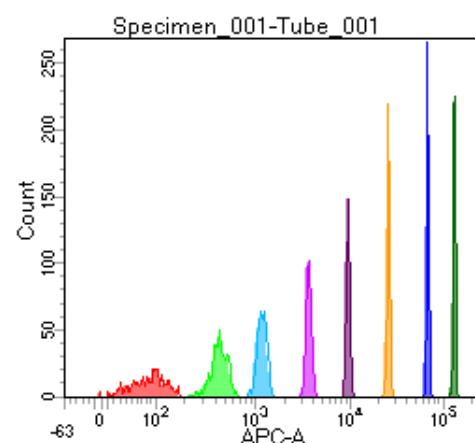

BD FACSDiva 8.0

Tube: Tube_001

Population	#Events	%Parent	%Total
All Events	4,455	####	100.0
P1	4,019	90.2	90.2
P2	492	12.2	11.0
P3	561	14.0	12.6
P4	513	12.8	11.5
P5	477	11.9	10.7
P6	484	12.0	10.9
P7	501	12.5	11.2
P8	493	12.3	11.1
P9	488	12.1	11.0