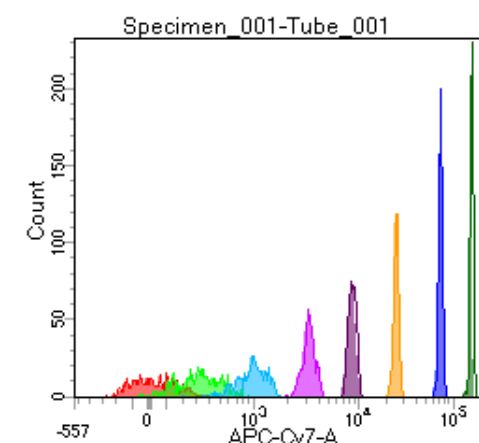

BD FACSDiva 8.0

Tube: Tube_001

Population	#Events	%Parent	%Total
All Events	4,455	####	100.0
P1	4,019	90.2	90.2
P2	492	12.2	11.0
P3	561	14.0	12.6
P4	513	12.8	11.5
P5	477	11.9	10.7
P6	484	12.0	10.9
P7	501	12.5	11.2
P8	493	12.3	11.1
P9	488	12.1	11.0