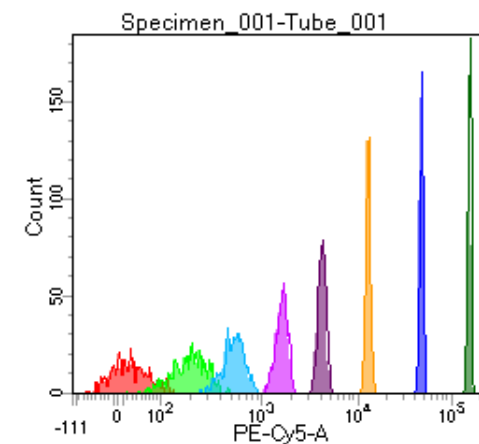

BD FACSDiva 8.0

Tube: Tube_001

Population	#Events	%Parent	%Total
All Events	4,455	####	100.0
P1	4,019	90.2	90.2
P2	492	12.2	11.0
P3	561	14.0	12.6
P4	513	12.8	11.5
P5	477	11.9	10.7
P6	484	12.0	10.9
P7	501	12.5	11.2
P8	493	12.3	11.1
P9	488	12.1	11.0