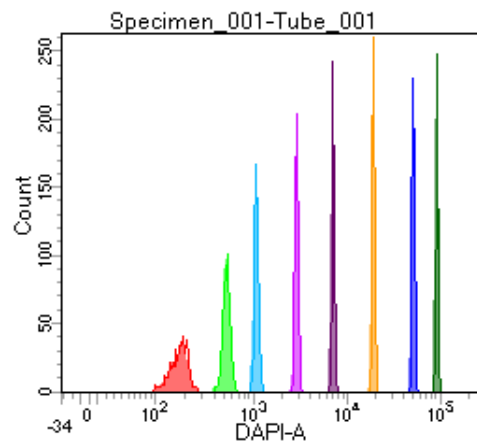

BD FACSDiva 8.0

Tube: Tube_001

Population	#Events	%Parent	%Total
All Events	4,455	####	100.0
P1	4,019	90.2	90.2
P2	492	12.2	11.0
P3	561	14.0	12.6
P4	513	12.8	11.5
P5	477	11.9	10.7
P6	484	12.0	10.9
P7	501	12.5	11.2
P8	493	12.3	11.1
P9	488	12.1	11.0