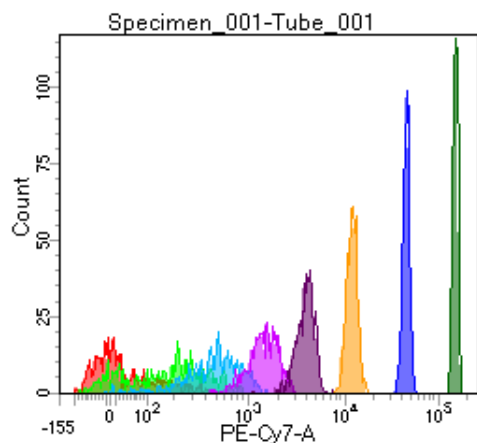

BD FACSDiva 8.0

Tube: Tube_001

Population	#Events	%Parent	%Total
All Events	4,455	####	100.0
P1	4,019	90.2	90.2
P2	492	12.2	11.0
P3	561	14.0	12.6
P4	513	12.8	11.5
P5	477	11.9	10.7
P6	484	12.0	10.9
P7	501	12.5	11.2
P8	493	12.3	11.1
P9	488	12.1	11.0