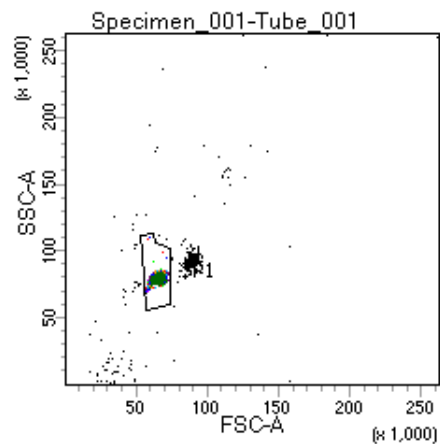

BD FACSDiva 8.0

Tube: Tube_001

Population	#Events	%Parent	%Total
All Events	4,455	####	100.0
P1	4,019	90.2	90.2
P2	492	12.2	11.0
P3	561	14.0	12.6
P4	513	12.8	11.5
P5	477	11.9	10.7
P6	484	12.0	10.9
P7	501	12.5	11.2
P8	493	12.3	11.1
P9	488	12.1	11.0