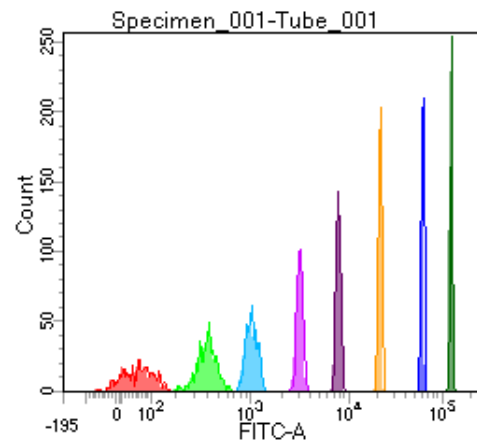

BD FACSDiva 8.0

Tube: Tube_001

Population	#Events	%Parent	%Total
All Events	4,455	####	100.0
P1	4,019	90.2	90.2
P2	492	12.2	11.0
P3	561	14.0	12.6
P4	513	12.8	11.5
P5	477	11.9	10.7
P6	484	12.0	10.9
P7	501	12.5	11.2
P8	493	12.3	11.1
P9	488	12.1	11.0