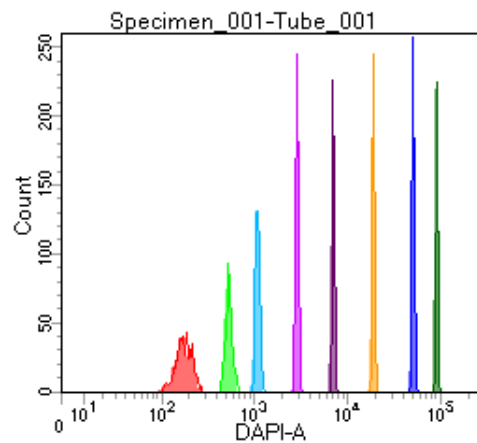

BD FACSDiva 8.0

Tube: Tube_001

Population	#Events	%Parent	%Total
All Events	4,104	####	100.0
P1	3,711	90.4	90.4
P2	510	13.7	12.4
P3	442	11.9	10.8
P4	471	12.7	11.5
P5	478	12.9	11.6
P6	454	12.2	11.1
P7	428	11.5	10.4
P8	434	11.7	10.6
P9	472	12.7	11.5