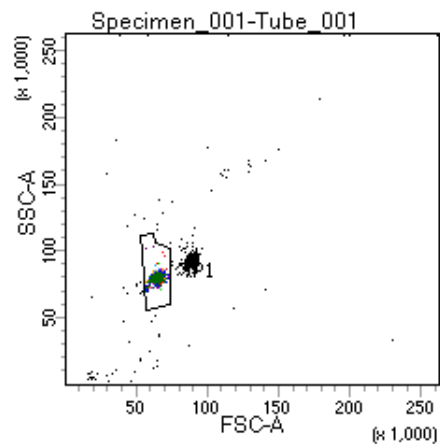

BD FACSDiva 8.0

Tube: Tube_001

Population	#Events	%Parent	%Total
All Events	4,104	####	100.0
P1	3,711	90.4	90.4
P2	510	13.7	12.4
P3	442	11.9	10.8
P4	471	12.7	11.5
P5	478	12.9	11.6
P6	454	12.2	11.1
P7	428	11.5	10.4
P8	434	11.7	10.6
P9	472	12.7	11.5