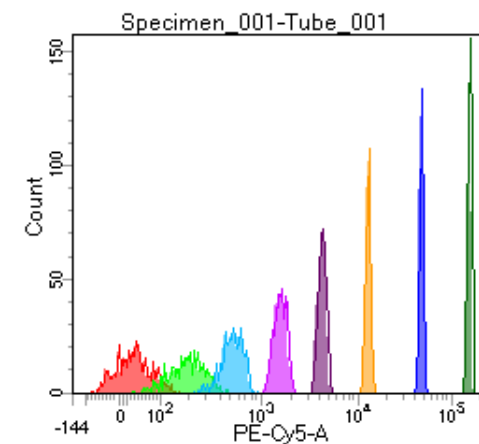

BD FACSDiva 8.0

Tube: Tube_001

Population	#Events	%Parent	%Total
All Events	4,104	####	100.0
P1	3,711	90.4	90.4
P2	510	13.7	12.4
P3	442	11.9	10.8
P4	471	12.7	11.5
P5	478	12.9	11.6
P6	454	12.2	11.1
P7	428	11.5	10.4
P8	434	11.7	10.6
P9	472	12.7	11.5