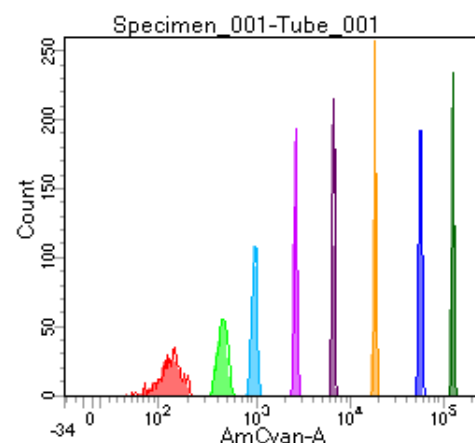

BD FACSDiva 8.0

Tube: Tube_001

Population	#Events	%Parent	%Total
All Events	4,104	####	100.0
P1	3,711	90.4	90.4
P2	510	13.7	12.4
P3	442	11.9	10.8
P4	471	12.7	11.5
P5	478	12.9	11.6
P6	454	12.2	11.1
P7	428	11.5	10.4
P8	434	11.7	10.6
P9	472	12.7	11.5