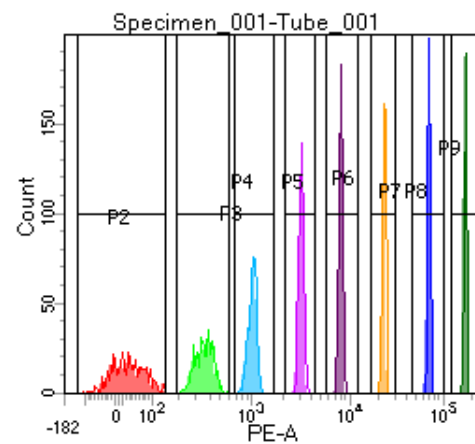

BD FACSDiva 8.0

Tube: Tube_001

Population	#Events	%Parent	%Total
All Events	4,104	####	100.0
P1	3,711	90.4	90.4
P2	510	13.7	12.4
P3	442	11.9	10.8
P4	471	12.7	11.5
P5	478	12.9	11.6
P6	454	12.2	11.1
P7	428	11.5	10.4
P8	434	11.7	10.6
P9	472	12.7	11.5