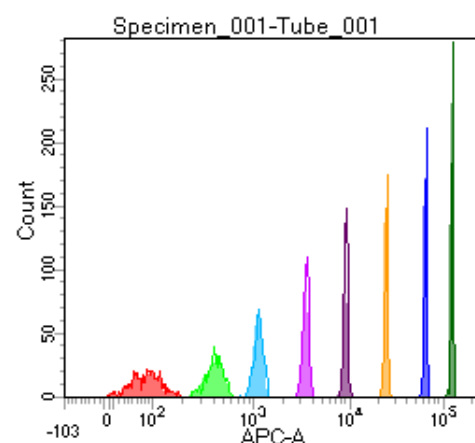

BD FACSDiva 8.0

Tube: Tube_001

Population	#Events	%Parent	%Total
All Events	4,104	####	100.0
P1	3,711	90.4	90.4
P2	510	13.7	12.4
P3	442	11.9	10.8
P4	471	12.7	11.5
P5	478	12.9	11.6
P6	454	12.2	11.1
P7	428	11.5	10.4
P8	434	11.7	10.6
P9	472	12.7	11.5