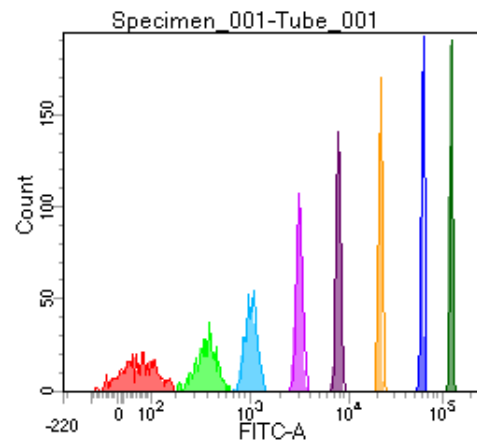

BD FACSDiva 8.0

Tube: Tube_001

Population	#Events	%Parent	%Total
All Events	4,104	####	100.0
P1	3,711	90.4	90.4
P2	510	13.7	12.4
P3	442	11.9	10.8
P4	471	12.7	11.5
P5	478	12.9	11.6
P6	454	12.2	11.1
P7	428	11.5	10.4
P8	434	11.7	10.6
P9	472	12.7	11.5