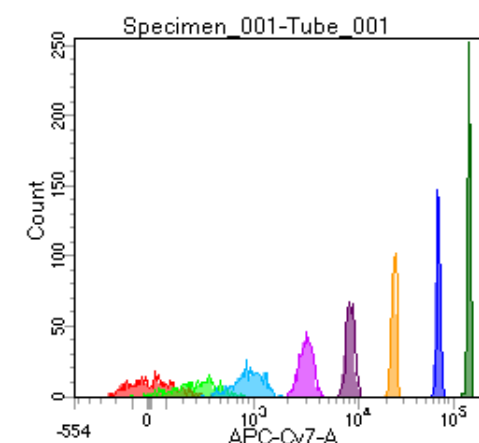

BD FACSDiva 8.0

Tube: Tube_001

Population	#Events	%Parent	%Total
All Events	4,104	####	100.0
P1	3,711	90.4	90.4
P2	510	13.7	12.4
P3	442	11.9	10.8
P4	471	12.7	11.5
P5	478	12.9	11.6
P6	454	12.2	11.1
P7	428	11.5	10.4
P8	434	11.7	10.6
P9	472	12.7	11.5