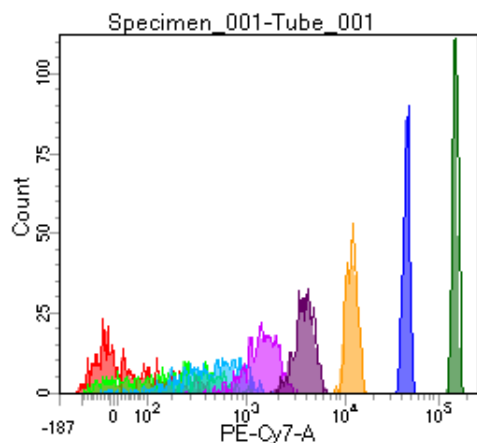

BD FACSDiva 8.0

Tube: Tube_001

Population	#Events	%Parent	%Total
All Events	4,104	####	100.0
P1	3,711	90.4	90.4
P2	510	13.7	12.4
P3	442	11.9	10.8
P4	471	12.7	11.5
P5	478	12.9	11.6
P6	454	12.2	11.1
P7	428	11.5	10.4
P8	434	11.7	10.6
P9	472	12.7	11.5