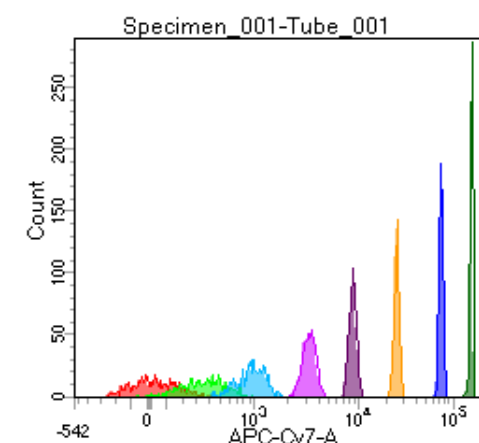

BD FACSDiva 8.0

Tube: Tube\_001

Population	#Events	%Parent	%Total
All Events	5,000	####	100.0
P1	4,591	91.8	91.8
P2	586	12.8	11.7
P3	556	12.1	11.1
P4	587	12.8	11.7
P5	581	12.7	11.6
P6	551	12.0	11.0
P7	564	12.3	11.3
P8	535	11.7	10.7
P9	578	12.6	11.6