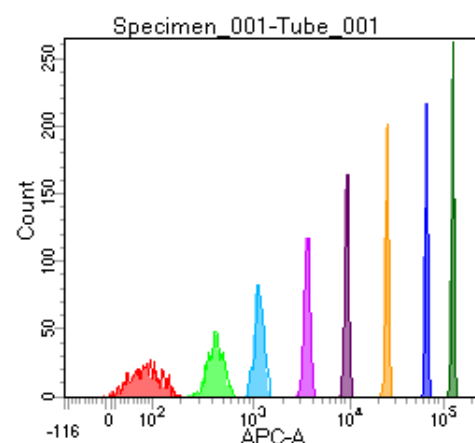

BD FACSDiva 8.0

Tube: Tube\_001

Population	#Events	%Parent	%Total
All Events	5,000	####	100.0
P1	4,591	91.8	91.8
P2	586	12.8	11.7
P3	556	12.1	11.1
P4	587	12.8	11.7
P5	581	12.7	11.6
P6	551	12.0	11.0
P7	564	12.3	11.3
P8	535	11.7	10.7
P9	578	12.6	11.6