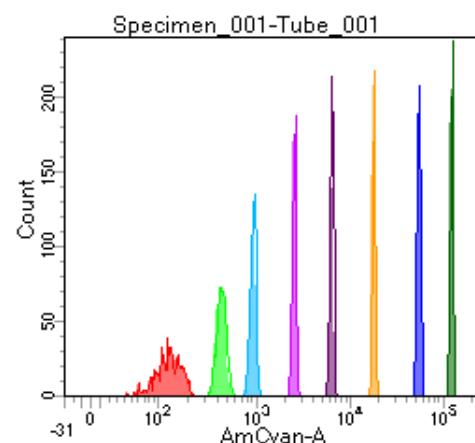

BD FACSDiva 8.0

Tube: Tube\_001

Population	#Events	%Parent	%Total
All Events	5,000	####	100.0
P1	4,591	91.8	91.8
P2	586	12.8	11.7
P3	556	12.1	11.1
P4	587	12.8	11.7
P5	581	12.7	11.6
P6	551	12.0	11.0
P7	564	12.3	11.3
P8	535	11.7	10.7
P9	578	12.6	11.6