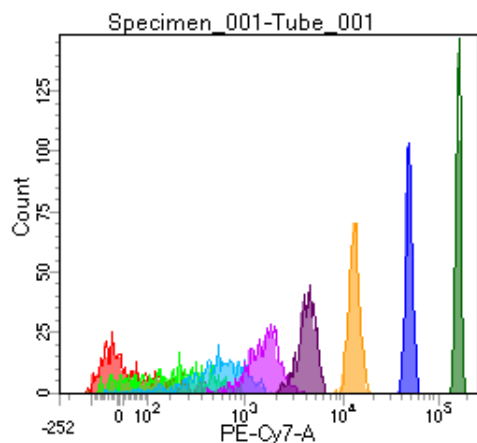

BD FACSDiva 8.0

Tube: Tube\_001

Population	#Events	%Parent	%Total
All Events	5,000	####	100.0
P1	4,591	91.8	91.8
P2	586	12.8	11.7
P3	556	12.1	11.1
P4	587	12.8	11.7
P5	581	12.7	11.6
P6	551	12.0	11.0
P7	564	12.3	11.3
P8	535	11.7	10.7
P9	578	12.6	11.6