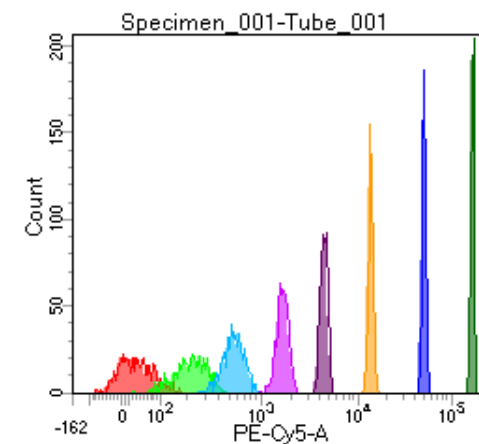

BD FACSDiva 8.0

Tube: Tube\_001

Population	#Events	%Parent	%Total
All Events	5,000	####	100.0
P1	4,591	91.8	91.8
P2	586	12.8	11.7
P3	556	12.1	11.1
P4	587	12.8	11.7
P5	581	12.7	11.6
P6	551	12.0	11.0
P7	564	12.3	11.3
P8	535	11.7	10.7
P9	578	12.6	11.6