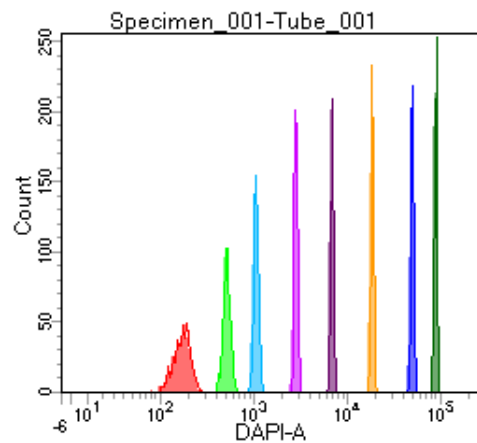

BD FACSDiva 8.0

Tube: Tube\_001

Population	#Events	%Parent	%Total
All Events	5,000	####	100.0
P1	4,591	91.8	91.8
P2	586	12.8	11.7
P3	556	12.1	11.1
P4	587	12.8	11.7
P5	581	12.7	11.6
P6	551	12.0	11.0
P7	564	12.3	11.3
P8	535	11.7	10.7
P9	578	12.6	11.6