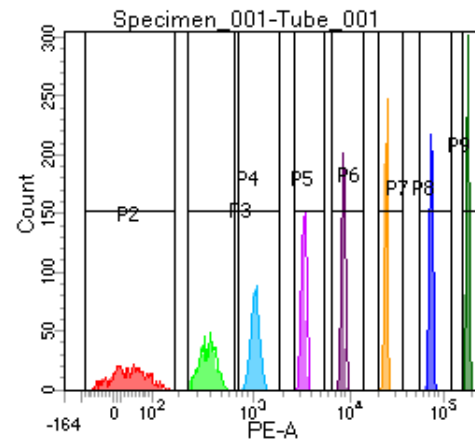

BD FACSDiva 8.0

Tube: Tube\_001

Population	#Events	%Parent	%Total
All Events	5,000	####	100.0
P1	4,591	91.8	91.8
P2	586	12.8	11.7
P3	556	12.1	11.1
P4	587	12.8	11.7
P5	581	12.7	11.6
P6	551	12.0	11.0
P7	564	12.3	11.3
P8	535	11.7	10.7
P9	578	12.6	11.6