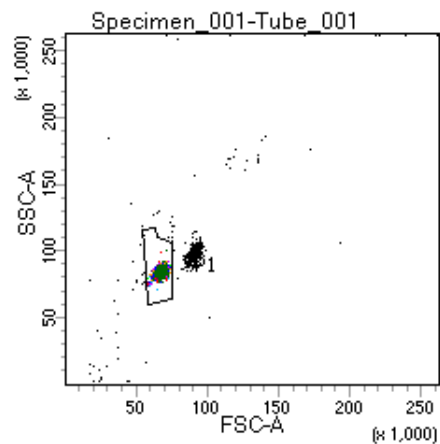

BD FACSDiva 8.0

Tube: Tube\_001

Population	#Events	%Parent	%Total
All Events	5,000	####	100.0
P1	4,591	91.8	91.8
P2	586	12.8	11.7
P3	556	12.1	11.1
P4	587	12.8	11.7
P5	581	12.7	11.6
P6	551	12.0	11.0
P7	564	12.3	11.3
P8	535	11.7	10.7
P9	578	12.6	11.6