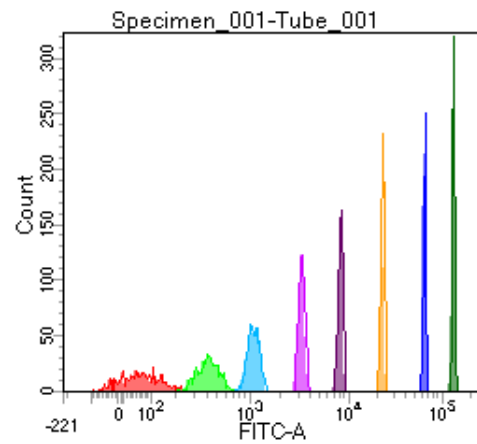

BD FACSDiva 8.0

Tube: Tube\_001

Population	#Events	%Parent	%Total
All Events	5,000	####	100.0
P1	4,591	91.8	91.8
P2	586	12.8	11.7
P3	556	12.1	11.1
P4	587	12.8	11.7
P5	581	12.7	11.6
P6	551	12.0	11.0
P7	564	12.3	11.3
P8	535	11.7	10.7
P9	578	12.6	11.6