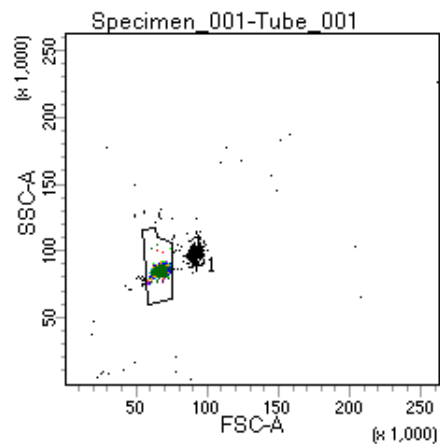

BD FACSDiva 8.0

Tube: Tube_001

Population	#Events	%Parent	%Total
All Events	5,000	####	100.0
P1	4,587	91.7	91.7
P2	574	12.5	11.5
P3	566	12.3	11.3
P4	578	12.6	11.6
P5	569	12.4	11.4
P6	578	12.6	11.6
P7	581	12.7	11.6
P8	556	12.1	11.1
P9	554	12.1	11.1