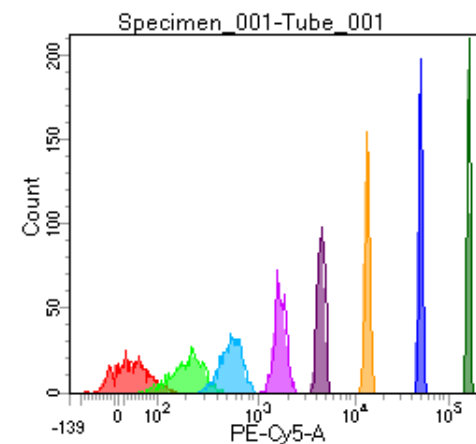

BD FACSDiva 8.0

Tube: Tube_001

Population	#Events	%Parent	%Total
All Events	5,000	####	100.0
P1	4,587	91.7	91.7
P2	574	12.5	11.5
P3	566	12.3	11.3
P4	578	12.6	11.6
P5	569	12.4	11.4
P6	578	12.6	11.6
P7	581	12.7	11.6
P8	556	12.1	11.1
P9	554	12.1	11.1