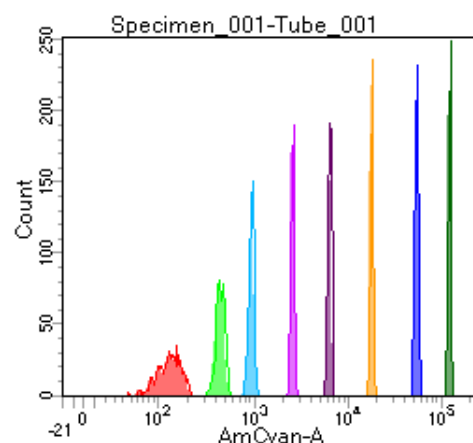

BD FACSDiva 8.0

Tube: Tube_001

Population	#Events	%Parent	%Total
All Events	5,000	####	100.0
P1	4,587	91.7	91.7
P2	574	12.5	11.5
P3	566	12.3	11.3
P4	578	12.6	11.6
P5	569	12.4	11.4
P6	578	12.6	11.6
P7	581	12.7	11.6
P8	556	12.1	11.1
P9	554	12.1	11.1