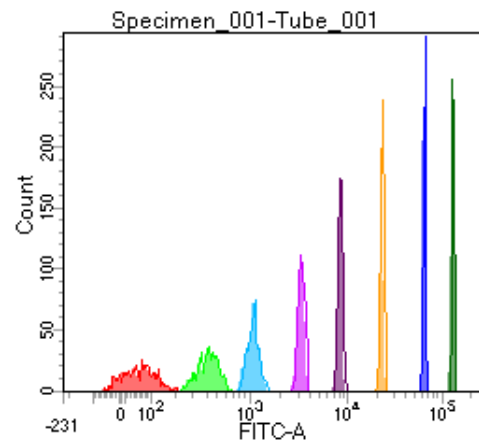

BD FACSDiva 8.0

Tube: Tube_001

Population	#Events	%Parent	%Total
All Events	5,000	####	100.0
P1	4,587	91.7	91.7
P2	574	12.5	11.5
P3	566	12.3	11.3
P4	578	12.6	11.6
P5	569	12.4	11.4
P6	578	12.6	11.6
P7	581	12.7	11.6
P8	556	12.1	11.1
P9	554	12.1	11.1