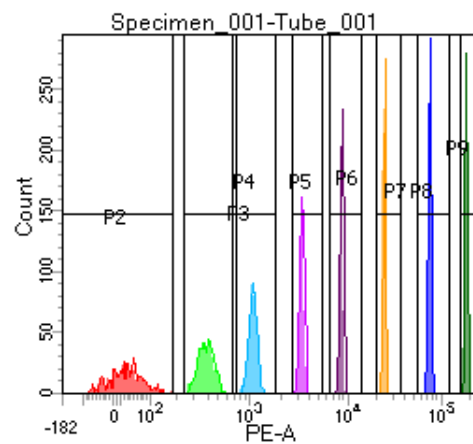

BD FACSDiva 8.0

Tube: Tube_001

Population	#Events	%Parent	%Total
All Events	5,000	####	100.0
P1	4,587	91.7	91.7
P2	574	12.5	11.5
P3	566	12.3	11.3
P4	578	12.6	11.6
P5	569	12.4	11.4
P6	578	12.6	11.6
P7	581	12.7	11.6
P8	556	12.1	11.1
P9	554	12.1	11.1