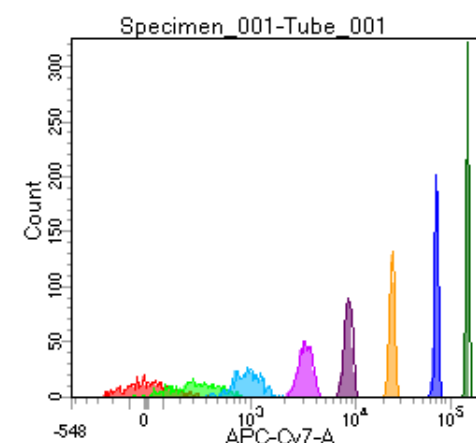

BD FACSDiva 8.0

Tube: Tube_001

Population	#Events	%Parent	%Total
All Events	5,000	####	100.0
P1	4,587	91.7	91.7
P2	574	12.5	11.5
P3	566	12.3	11.3
P4	578	12.6	11.6
P5	569	12.4	11.4
P6	578	12.6	11.6
P7	581	12.7	11.6
P8	556	12.1	11.1
P9	554	12.1	11.1