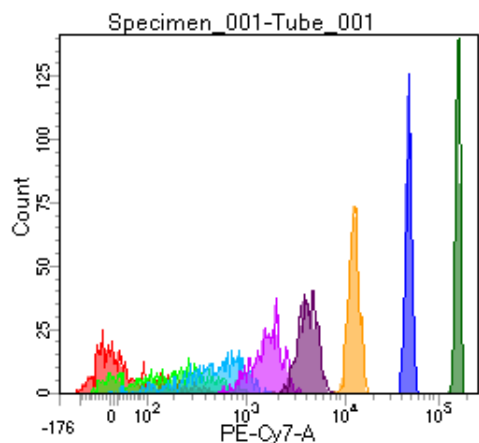

BD FACSDiva 8.0

Tube: Tube_001

Population	#Events	%Parent	%Total
All Events	5,000	####	100.0
P1	4,587	91.7	91.7
P2	574	12.5	11.5
P3	566	12.3	11.3
P4	578	12.6	11.6
P5	569	12.4	11.4
P6	578	12.6	11.6
P7	581	12.7	11.6
P8	556	12.1	11.1
P9	554	12.1	11.1