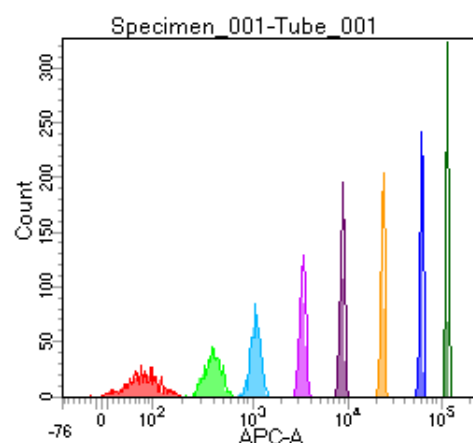

BD FACSDiva 8.0

Tube: Tube_001

Population	#Events	%Parent	%Total
All Events	5,000	####	100.0
P1	4,587	91.7	91.7
P2	574	12.5	11.5
P3	566	12.3	11.3
P4	578	12.6	11.6
P5	569	12.4	11.4
P6	578	12.6	11.6
P7	581	12.7	11.6
P8	556	12.1	11.1
P9	554	12.1	11.1