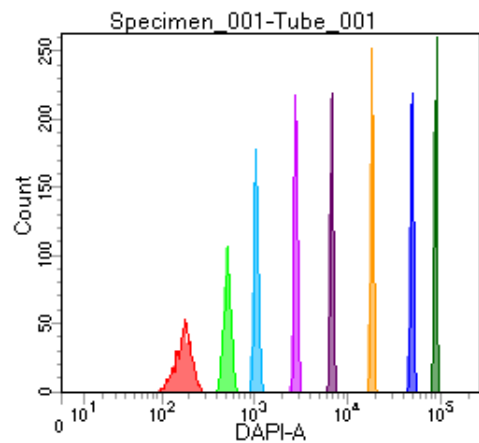

BD FACSDiva 8.0

Tube: Tube_001

Population	#Events	%Parent	%Total
All Events	5,000	####	100.0
P1	4,587	91.7	91.7
P2	574	12.5	11.5
P3	566	12.3	11.3
P4	578	12.6	11.6
P5	569	12.4	11.4
P6	578	12.6	11.6
P7	581	12.7	11.6
P8	556	12.1	11.1
P9	554	12.1	11.1