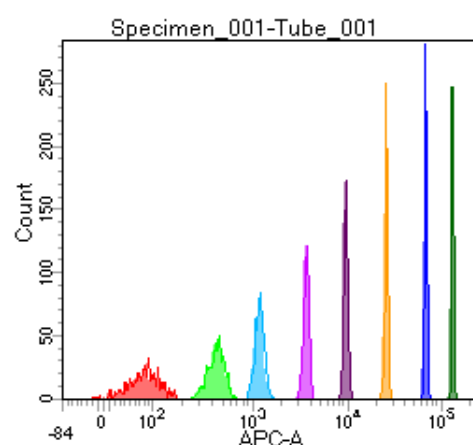

BD FACSDiva 8.0

Tube: Tube_001

Population	#Events	%Parent	%Total
All Events	5,000	####	100.0
P1	4,579	91.6	91.6
P2	583	12.7	11.7
P3	573	12.5	11.5
P4	553	12.1	11.1
P5	562	12.3	11.2
P6	602	13.1	12.0
P7	577	12.6	11.5
P8	555	12.1	11.1
P9	526	11.5	10.5