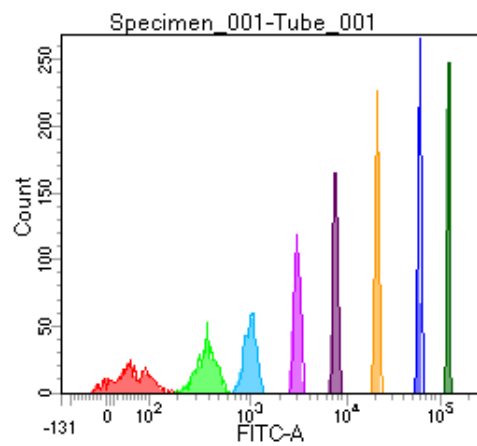

BD FACSDiva 8.0

Tube: Tube_001

Population	#Events	%Parent	%Total
All Events	5,000	####	100.0
P1	4,579	91.6	91.6
P2	583	12.7	11.7
P3	573	12.5	11.5
P4	553	12.1	11.1
P5	562	12.3	11.2
P6	602	13.1	12.0
P7	577	12.6	11.5
P8	555	12.1	11.1
P9	526	11.5	10.5