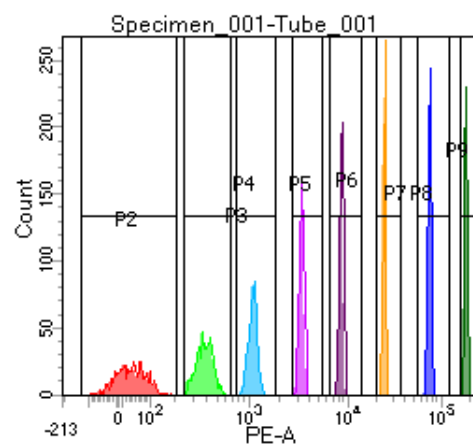

BD FACSDiva 8.0

Tube: Tube_001

Population	#Events	%Parent	%Total
All Events	5,000	####	100.0
P1	4,579	91.6	91.6
P2	583	12.7	11.7
P3	573	12.5	11.5
P4	553	12.1	11.1
P5	562	12.3	11.2
P6	602	13.1	12.0
P7	577	12.6	11.5
P8	555	12.1	11.1
P9	526	11.5	10.5