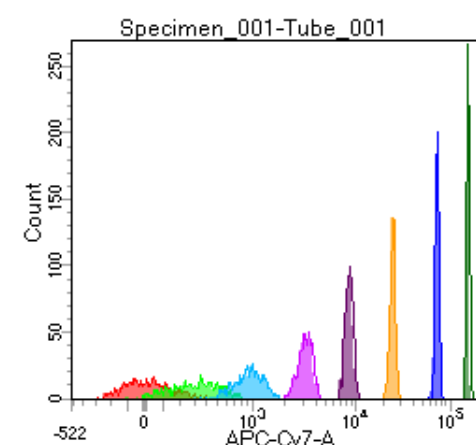

BD FACSDiva 8.0

Tube: Tube_001

Population	#Events	%Parent	%Total
All Events	5,000	####	100.0
P1	4,579	91.6	91.6
P2	583	12.7	11.7
P3	573	12.5	11.5
P4	553	12.1	11.1
P5	562	12.3	11.2
P6	602	13.1	12.0
P7	577	12.6	11.5
P8	555	12.1	11.1
P9	526	11.5	10.5