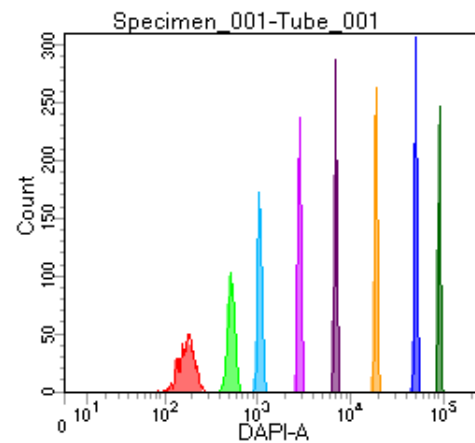

BD FACSDiva 8.0

Tube: Tube_001

Population	#Events	%Parent	%Total
All Events	5,000	####	100.0
P1	4,579	91.6	91.6
P2	583	12.7	11.7
P3	573	12.5	11.5
P4	553	12.1	11.1
P5	562	12.3	11.2
P6	602	13.1	12.0
P7	577	12.6	11.5
P8	555	12.1	11.1
P9	526	11.5	10.5