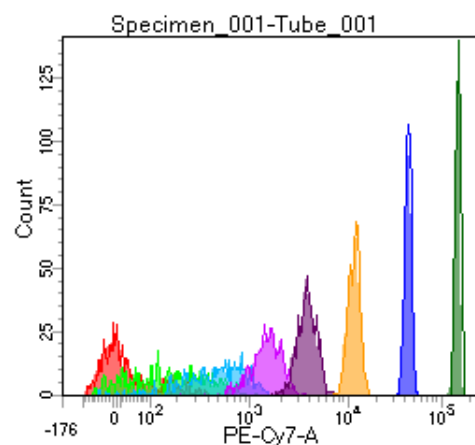

BD FACSDiva 8.0

Tube: Tube_001

Population	#Events	%Parent	%Total
All Events	5,000	####	100.0
P1	4,579	91.6	91.6
P2	583	12.7	11.7
P3	573	12.5	11.5
P4	553	12.1	11.1
P5	562	12.3	11.2
P6	602	13.1	12.0
P7	577	12.6	11.5
P8	555	12.1	11.1
P9	526	11.5	10.5