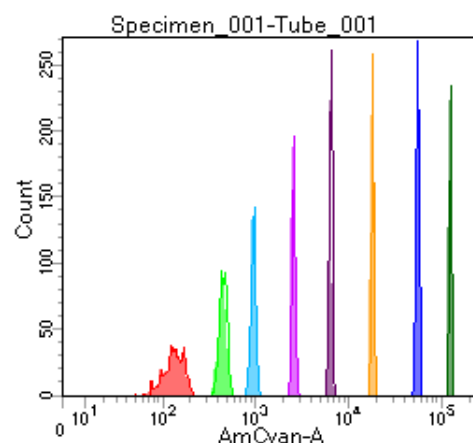

BD FACSDiva 8.0

Tube: Tube_001

Population	#Events	%Parent	%Total
All Events	5,000	####	100.0
P1	4,579	91.6	91.6
P2	583	12.7	11.7
P3	573	12.5	11.5
P4	553	12.1	11.1
P5	562	12.3	11.2
P6	602	13.1	12.0
P7	577	12.6	11.5
P8	555	12.1	11.1
P9	526	11.5	10.5