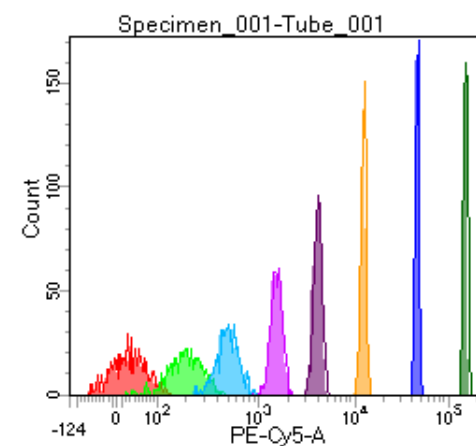

BD FACSDiva 8.0

Tube: Tube_001

Population	#Events	%Parent	%Total
All Events	5,000	####	100.0
P1	4,579	91.6	91.6
P2	583	12.7	11.7
P3	573	12.5	11.5
P4	553	12.1	11.1
P5	562	12.3	11.2
P6	602	13.1	12.0
P7	577	12.6	11.5
P8	555	12.1	11.1
P9	526	11.5	10.5