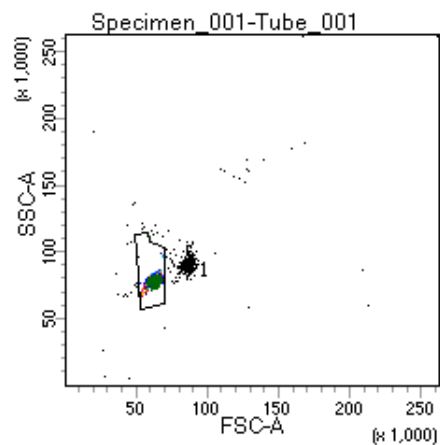

BD FACSDiva 8.0

Tube: Tube_001

Population	#Events	%Parent	%Total
All Events	5,000	####	100.0
P1	4,579	91.6	91.6
P2	583	12.7	11.7
P3	573	12.5	11.5
P4	553	12.1	11.1
P5	562	12.3	11.2
P6	602	13.1	12.0
P7	577	12.6	11.5
P8	555	12.1	11.1
P9	526	11.5	10.5