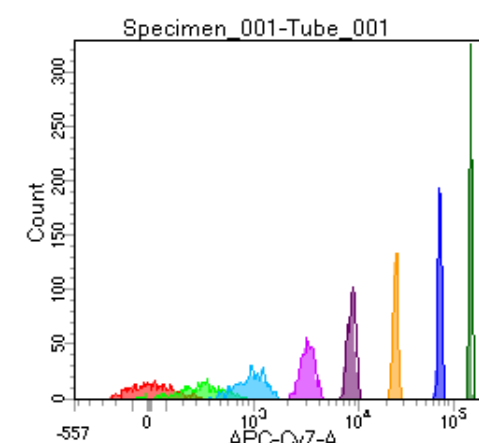

BD FACSDiva 8.0

Tube: Tube_001

Population	#Events	%Parent	%Total
All Events	5,000	####	100.0
P1	4,589	91.8	91.8
P2	565	12.3	11.3
P3	540	11.8	10.8
P4	614	13.4	12.3
P5	595	13.0	11.9
P6	611	13.3	12.2
P7	552	12.0	11.0
P8	536	11.7	10.7
P9	554	12.1	11.1