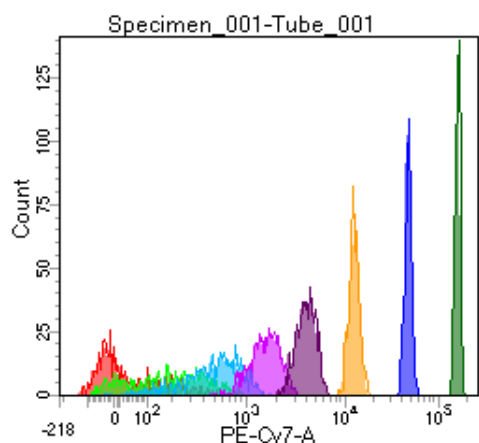

BD FACSDiva 8.0

Tube: Tube_001

Population	#Events	%Parent	%Total
All Events	5,000	####	100.0
P1	4,589	91.8	91.8
P2	565	12.3	11.3
P3	540	11.8	10.8
P4	614	13.4	12.3
P5	595	13.0	11.9
P6	611	13.3	12.2
P7	552	12.0	11.0
P8	536	11.7	10.7
P9	554	12.1	11.1