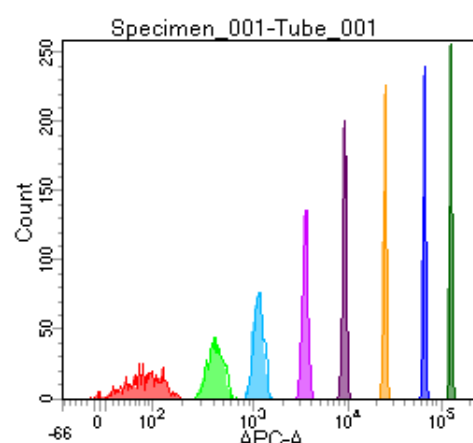

BD FACSDiva 8.0

Tube: Tube_001

Population	#Events	%Parent	%Total
All Events	5,000	####	100.0
P1	4,589	91.8	91.8
P2	565	12.3	11.3
P3	540	11.8	10.8
P4	614	13.4	12.3
P5	595	13.0	11.9
P6	611	13.3	12.2
P7	552	12.0	11.0
P8	536	11.7	10.7
P9	554	12.1	11.1