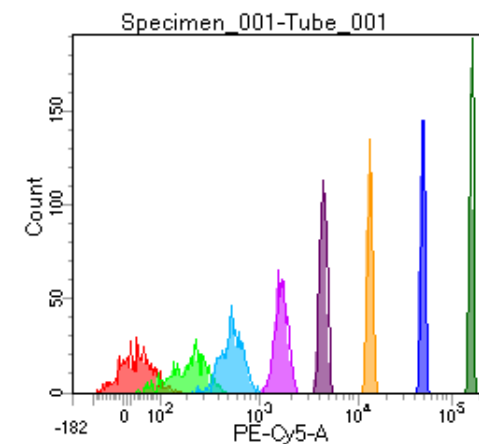

BD FACSDiva 8.0

Tube: Tube_001

Population	#Events	%Parent	%Total
All Events	5,000	####	100.0
P1	4,589	91.8	91.8
P2	565	12.3	11.3
P3	540	11.8	10.8
P4	614	13.4	12.3
P5	595	13.0	11.9
P6	611	13.3	12.2
P7	552	12.0	11.0
P8	536	11.7	10.7
P9	554	12.1	11.1