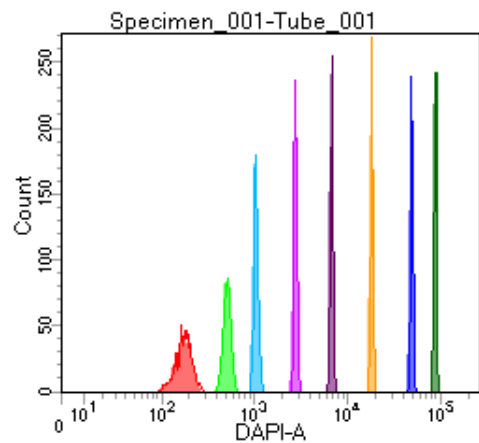

BD FACSDiva 8.0

Tube: Tube_001

Population	#Events	%Parent	%Total
All Events	5,000	####	100.0
P1	4,589	91.8	91.8
P2	565	12.3	11.3
P3	540	11.8	10.8
P4	614	13.4	12.3
P5	595	13.0	11.9
P6	611	13.3	12.2
P7	552	12.0	11.0
P8	536	11.7	10.7
P9	554	12.1	11.1