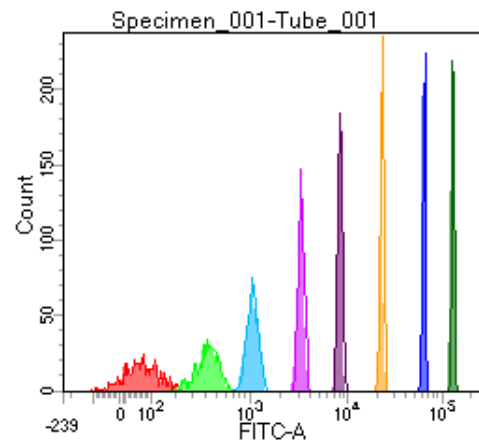

BD FACSDiva 8.0

Tube: Tube_001

Population	#Events	%Parent	%Total
All Events	5,000	####	100.0
P1	4,589	91.8	91.8
P2	565	12.3	11.3
P3	540	11.8	10.8
P4	614	13.4	12.3
P5	595	13.0	11.9
P6	611	13.3	12.2
P7	552	12.0	11.0
P8	536	11.7	10.7
P9	554	12.1	11.1