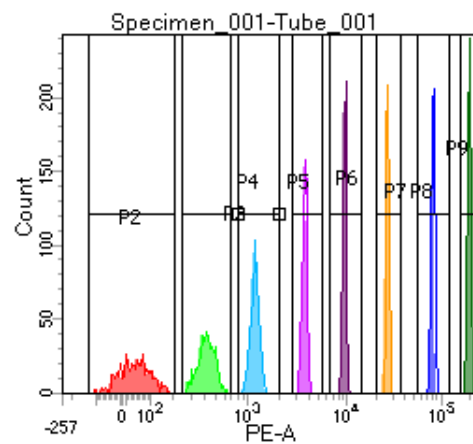

BD FACSDiva 8.0

Tube: Tube_001

Population	#Events	%Parent	%Total
All Events	5,000	####	100.0
P1	4,589	91.8	91.8
P2	565	12.3	11.3
P3	540	11.8	10.8
P4	614	13.4	12.3
P5	595	13.0	11.9
P6	611	13.3	12.2
P7	552	12.0	11.0
P8	536	11.7	10.7
P9	554	12.1	11.1