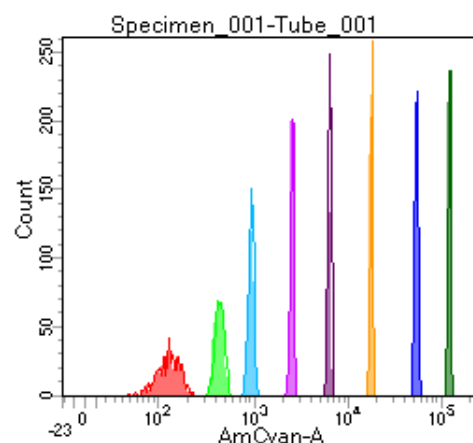

BD FACSDiva 8.0

Tube: Tube_001

Population	#Events	%Parent	%Total
All Events	5,000	####	100.0
P1	4,589	91.8	91.8
P2	565	12.3	11.3
P3	540	11.8	10.8
P4	614	13.4	12.3
P5	595	13.0	11.9
P6	611	13.3	12.2
P7	552	12.0	11.0
P8	536	11.7	10.7
P9	554	12.1	11.1