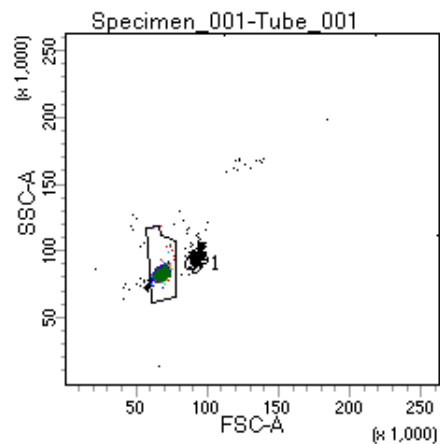

BD FACSDiva 8.0

Tube: Tube_001

Population	#Events	%Parent	%Total
All Events	5,000	####	100.0
P1	4,589	91.8	91.8
P2	565	12.3	11.3
P3	540	11.8	10.8
P4	614	13.4	12.3
P5	595	13.0	11.9
P6	611	13.3	12.2
P7	552	12.0	11.0
P8	536	11.7	10.7
P9	554	12.1	11.1