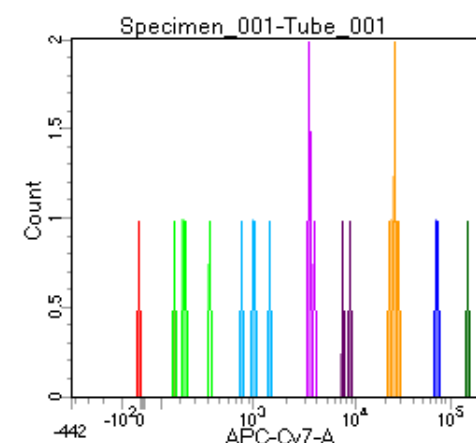

BD FACSDiva 8.0

Tube: Tube_001

Population	#Events	%Parent	%Total
All Events	5,022	####	100.0
P1	4,410	88.2	88.2
P2	577	13.1	11.5
P3	537	12.2	10.7
P4	557	12.6	11.1
P5	607	13.8	12.1
P6	547	12.4	10.9
P7	547	12.4	10.9
P8	565	12.8	11.3
P9	471	10.7	9.4