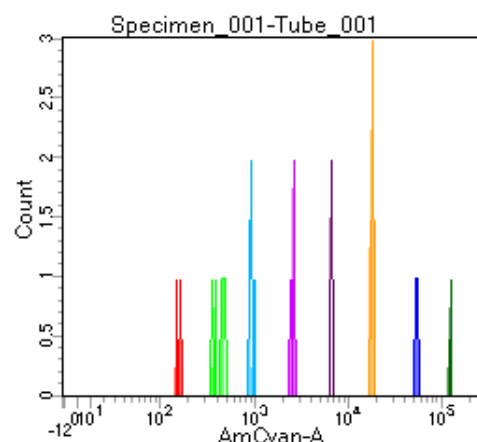

BD FACSDiva 8.0

Tube: Tube_001

Population	#Events	%Parent	%Total
All Events	5,022	####	100.0
P1	4,410	88.2	88.2
P2	577	13.1	11.5
P3	537	12.2	10.7
P4	557	12.6	11.1
P5	607	13.8	12.1
P6	547	12.4	10.9
P7	547	12.4	10.9
P8	565	12.8	11.3
P9	471	10.7	9.4