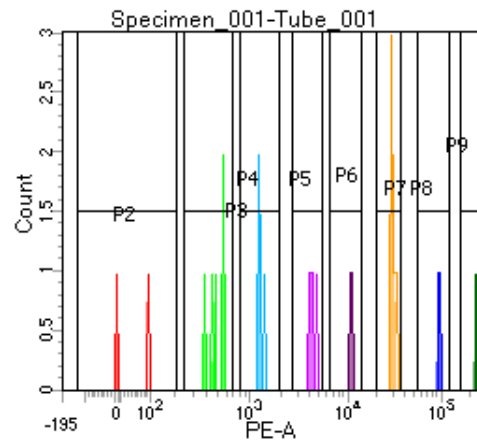

BD FACSDiva 8.0

Tube: Tube_001

Population	#Events	%Parent	%Total
All Events	5,022	####	100.0
P1	4,410	88.2	88.2
P2	577	13.1	11.5
P3	537	12.2	10.7
P4	557	12.6	11.1
P5	607	13.8	12.1
P6	547	12.4	10.9
P7	547	12.4	10.9
P8	565	12.8	11.3
P9	471	10.7	9.4