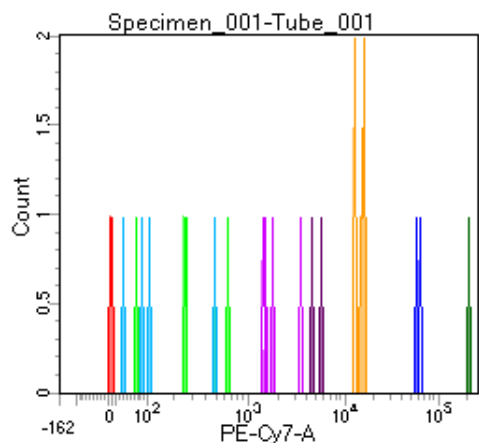

BD FACSDiva 8.0

Tube: Tube_001

Population	#Events	%Parent	%Total
All Events	5,022	####	100.0
P1	4,410	88.2	88.2
P2	577	13.1	11.5
P3	537	12.2	10.7
P4	557	12.6	11.1
P5	607	13.8	12.1
P6	547	12.4	10.9
P7	547	12.4	10.9
P8	565	12.8	11.3
P9	471	10.7	9.4