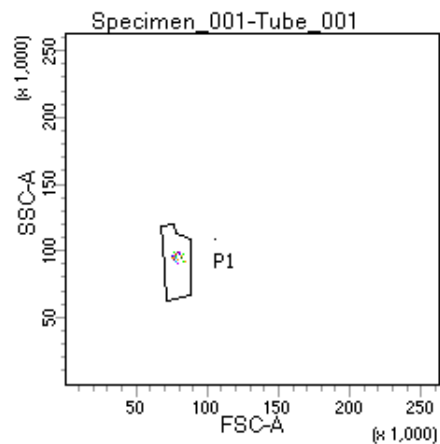

BD FACSDiva 8.0

Tube: Tube_001

Population	#Events	%Parent	%Total
All Events	5,022	####	100.0
P1	4,410	88.2	88.2
P2	577	13.1	11.5
P3	537	12.2	10.7
P4	557	12.6	11.1
P5	607	13.8	12.1
P6	547	12.4	10.9
P7	547	12.4	10.9
P8	565	12.8	11.3
P9	471	10.7	9.4