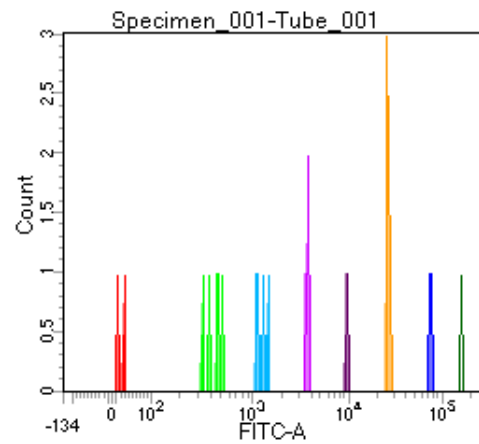

BD FACSDiva 8.0

Tube: Tube_001

Population	#Events	%Parent	%Total
All Events	5,022	####	100.0
P1	4,410	88.2	88.2
P2	577	13.1	11.5
P3	537	12.2	10.7
P4	557	12.6	11.1
P5	607	13.8	12.1
P6	547	12.4	10.9
P7	547	12.4	10.9
P8	565	12.8	11.3
P9	471	10.7	9.4