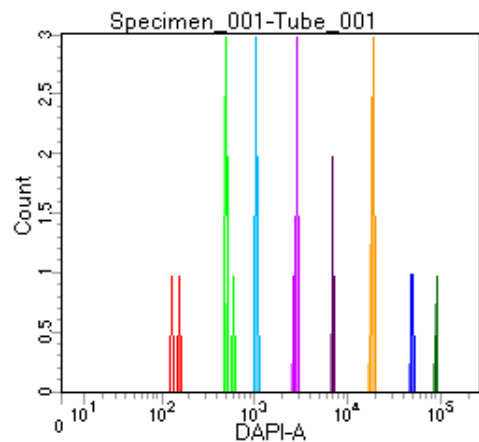

BD FACSDiva 8.0

Tube: Tube_001

Population	#Events	%Parent	%Total
All Events	5,022	####	100.0
P1	4,410	88.2	88.2
P2	577	13.1	11.5
P3	537	12.2	10.7
P4	557	12.6	11.1
P5	607	13.8	12.1
P6	547	12.4	10.9
P7	547	12.4	10.9
P8	565	12.8	11.3
P9	471	10.7	9.4