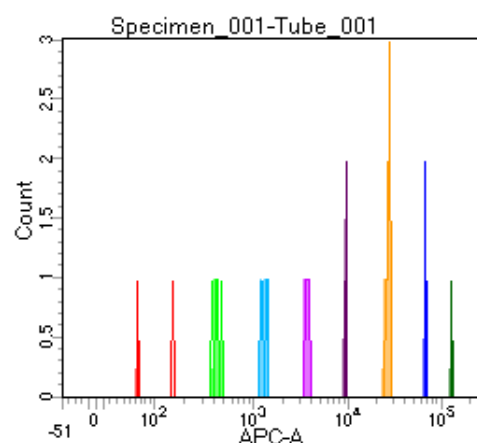

BD FACSDiva 8.0

Tube: Tube_001

Population	#Events	%Parent	%Total
All Events	5,022	####	100.0
P1	4,410	88.2	88.2
P2	577	13.1	11.5
P3	537	12.2	10.7
P4	557	12.6	11.1
P5	607	13.8	12.1
P6	547	12.4	10.9
P7	547	12.4	10.9
P8	565	12.8	11.3
P9	471	10.7	9.4