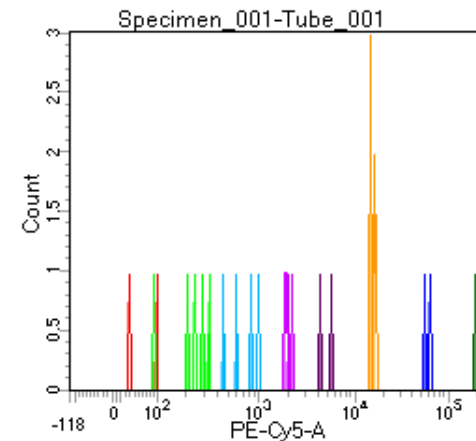

BD FACSDiva 8.0

Tube: Tube_001

Population	#Events	%Parent	%Total
All Events	5,022	####	100.0
P1	4,410	88.2	88.2
P2	577	13.1	11.5
P3	537	12.2	10.7
P4	557	12.6	11.1
P5	607	13.8	12.1
P6	547	12.4	10.9
P7	547	12.4	10.9
P8	565	12.8	11.3
P9	471	10.7	9.4