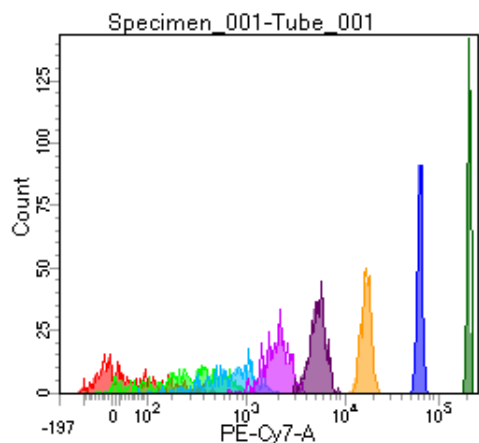

BD FACSDiva 8.0

Tube: Tube_001

Population	#Events	%Parent	%Total
All Events	5,000	####	100.0
P1	3,267	65.3	65.3
P2	420	12.9	8.4
P3	476	14.6	9.5
P4	388	11.9	7.8
P5	443	13.6	8.9
P6	452	13.8	9.0
P7	375	11.5	7.5
P8	368	11.3	7.4
P9	335	10.3	6.7