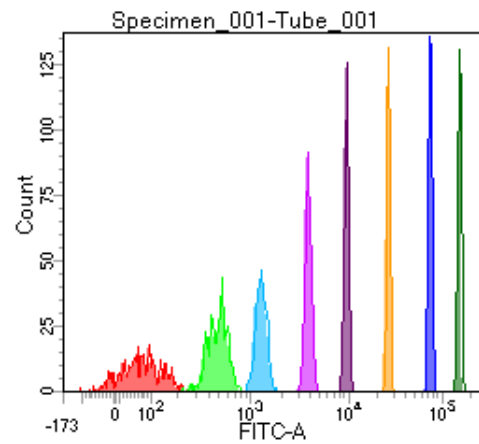

BD FACSDiva 8.0

Tube: Tube_001

Population	#Events	%Parent	%Total
All Events	5,000	####	100.0
P1	3,267	65.3	65.3
P2	420	12.9	8.4
P3	476	14.6	9.5
P4	388	11.9	7.8
P5	443	13.6	8.9
P6	452	13.8	9.0
P7	375	11.5	7.5
P8	368	11.3	7.4
P9	335	10.3	6.7