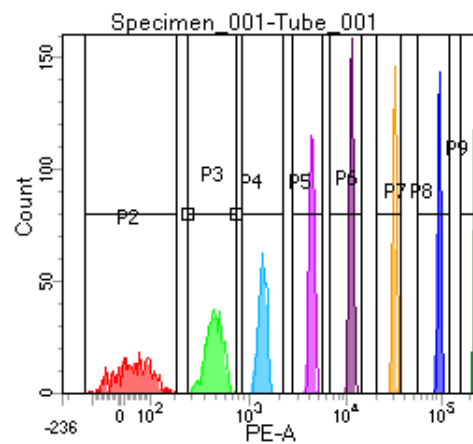

BD FACSDiva 8.0

Tube: Tube_001

Population	#Events	%Parent	%Total
All Events	5,000	####	100.0
P1	3,267	65.3	65.3
P2	420	12.9	8.4
P3	476	14.6	9.5
P4	388	11.9	7.8
P5	443	13.6	8.9
P6	452	13.8	9.0
P7	375	11.5	7.5
P8	368	11.3	7.4
P9	335	10.3	6.7