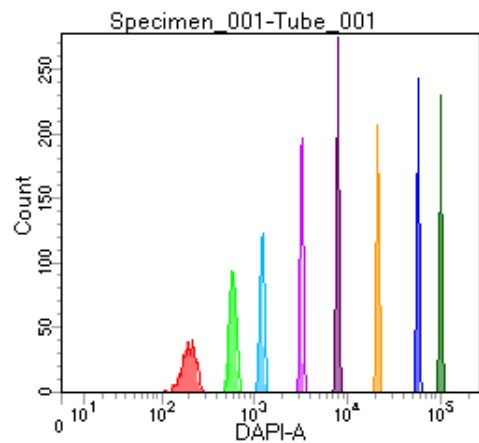

BD FACSDiva 8.0

Tube: Tube_001

Population	#Events	%Parent	%Total
All Events	5,000	####	100.0
P1	3,267	65.3	65.3
P2	420	12.9	8.4
P3	476	14.6	9.5
P4	388	11.9	7.8
P5	443	13.6	8.9
P6	452	13.8	9.0
P7	375	11.5	7.5
P8	368	11.3	7.4
P9	335	10.3	6.7