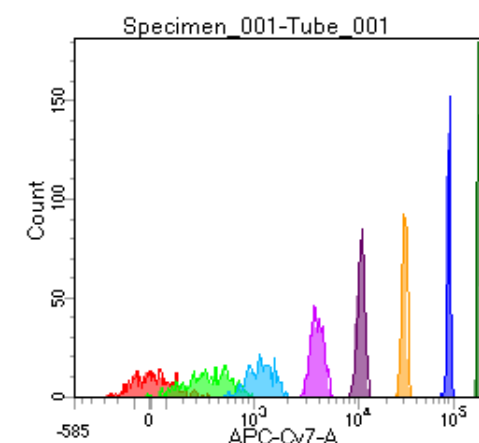

BD FACSDiva 8.0

Tube: Tube_001

Population	#Events	%Parent	%Total
All Events	5,000	####	100.0
P1	3,267	65.3	65.3
P2	420	12.9	8.4
P3	476	14.6	9.5
P4	388	11.9	7.8
P5	443	13.6	8.9
P6	452	13.8	9.0
P7	375	11.5	7.5
P8	368	11.3	7.4
P9	335	10.3	6.7