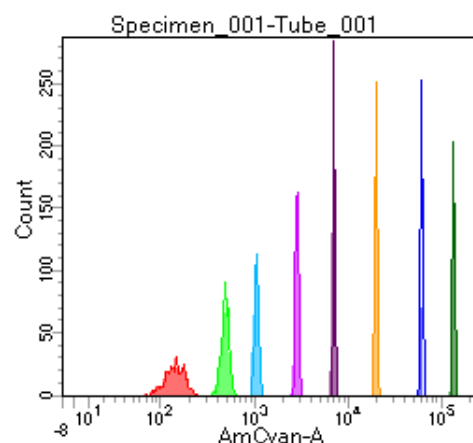

BD FACSDiva 8.0

Tube: Tube_001

Population	#Events	%Parent	%Total
All Events	5,000	####	100.0
P1	3,267	65.3	65.3
P2	420	12.9	8.4
P3	476	14.6	9.5
P4	388	11.9	7.8
P5	443	13.6	8.9
P6	452	13.8	9.0
P7	375	11.5	7.5
P8	368	11.3	7.4
P9	335	10.3	6.7