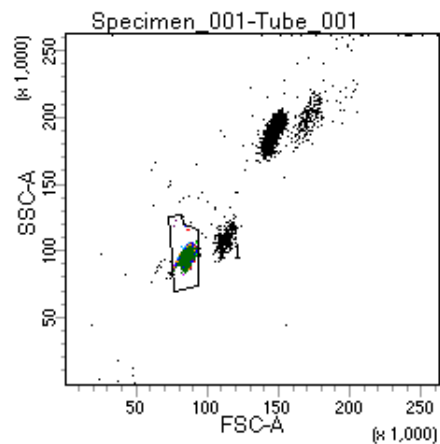

BD FACSDiva 8.0

Tube: Tube_001

Population	#Events	%Parent	%Total
All Events	5,000	####	100.0
P1	3,267	65.3	65.3
P2	420	12.9	8.4
P3	476	14.6	9.5
P4	388	11.9	7.8
P5	443	13.6	8.9
P6	452	13.8	9.0
P7	375	11.5	7.5
P8	368	11.3	7.4
P9	335	10.3	6.7