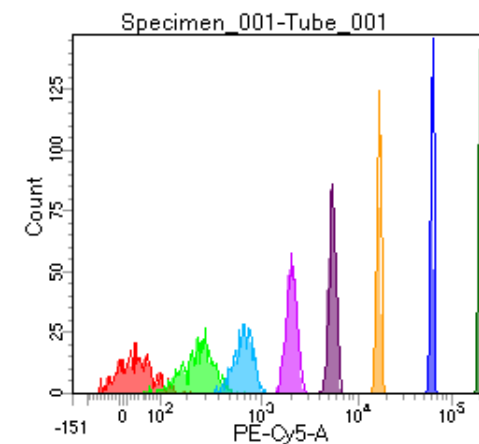

BD FACSDiva 8.0

Tube: Tube_001

Population	#Events	%Parent	%Total
All Events	5,000	####	100.0
P1	3,267	65.3	65.3
P2	420	12.9	8.4
P3	476	14.6	9.5
P4	388	11.9	7.8
P5	443	13.6	8.9
P6	452	13.8	9.0
P7	375	11.5	7.5
P8	368	11.3	7.4
P9	335	10.3	6.7