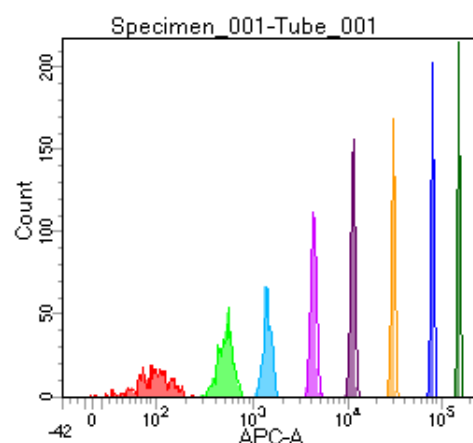

BD FACSDiva 8.0

Tube: Tube_001

Population	#Events	%Parent	%Total
All Events	5,000	####	100.0
P1	3,267	65.3	65.3
P2	420	12.9	8.4
P3	476	14.6	9.5
P4	388	11.9	7.8
P5	443	13.6	8.9
P6	452	13.8	9.0
P7	375	11.5	7.5
P8	368	11.3	7.4
P9	335	10.3	6.7