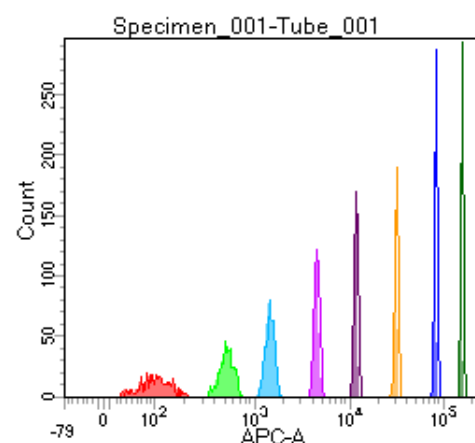

BD FACSDiva 8.0

Tube: Tube_001

Population	#Events	%Parent	%Total
All Events	5,000	####	100.0
P1	3,751	75.0	75.0
P2	447	11.9	8.9
P3	453	12.1	9.1
P4	528	14.1	10.6
P5	494	13.2	9.9
P6	475	12.7	9.5
P7	424	11.3	8.5
P8	485	12.9	9.7
P9	438	11.7	8.8