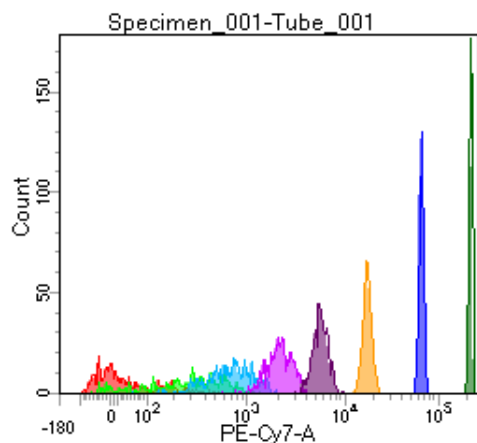

BD FACSDiva 8.0

Tube: Tube_001

Population	#Events	%Parent	%Total
All Events	5,000	####	100.0
P1	3,751	75.0	75.0
P2	447	11.9	8.9
P3	453	12.1	9.1
P4	528	14.1	10.6
P5	494	13.2	9.9
P6	475	12.7	9.5
P7	424	11.3	8.5
P8	485	12.9	9.7
P9	438	11.7	8.8