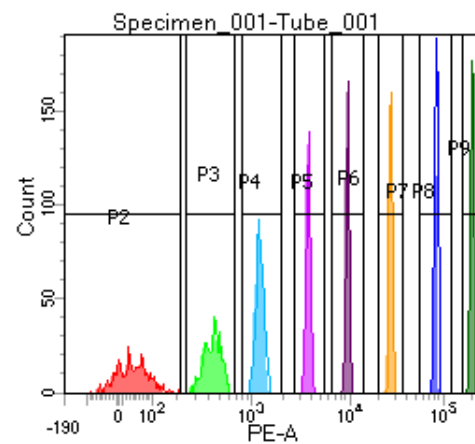

BD FACSDiva 8.0

Tube: Tube_001

Population	#Events	%Parent	%Total
All Events	5,000	####	100.0
P1	3,751	75.0	75.0
P2	447	11.9	8.9
P3	453	12.1	9.1
P4	528	14.1	10.6
P5	494	13.2	9.9
P6	475	12.7	9.5
P7	424	11.3	8.5
P8	485	12.9	9.7
P9	438	11.7	8.8