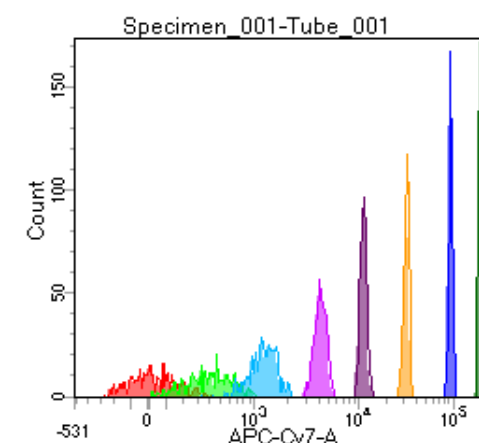

BD FACSDiva 8.0

Tube: Tube_001

Population	#Events	%Parent	%Total
All Events	5,000	####	100.0
P1	3,751	75.0	75.0
P2	447	11.9	8.9
P3	453	12.1	9.1
P4	528	14.1	10.6
P5	494	13.2	9.9
P6	475	12.7	9.5
P7	424	11.3	8.5
P8	485	12.9	9.7
P9	438	11.7	8.8