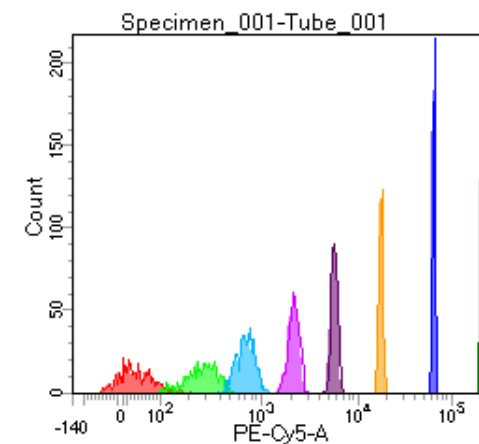

BD FACSDiva 8.0

Tube: Tube_001

Population	#Events	%Parent	%Total
All Events	5,000	####	100.0
P1	3,751	75.0	75.0
P2	447	11.9	8.9
P3	453	12.1	9.1
P4	528	14.1	10.6
P5	494	13.2	9.9
P6	475	12.7	9.5
P7	424	11.3	8.5
P8	485	12.9	9.7
P9	438	11.7	8.8