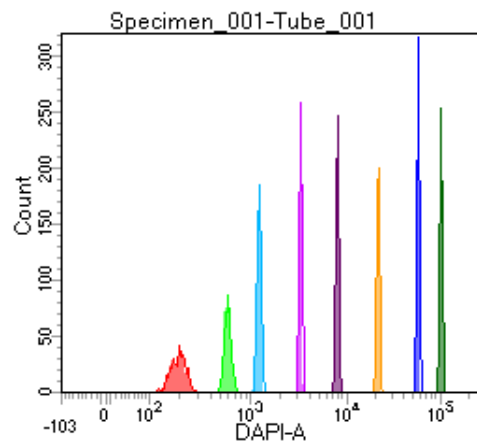

BD FACSDiva 8.0

Tube: Tube_001

Population	#Events	%Parent	%Total
All Events	5,000	####	100.0
P1	3,751	75.0	75.0
P2	447	11.9	8.9
P3	453	12.1	9.1
P4	528	14.1	10.6
P5	494	13.2	9.9
P6	475	12.7	9.5
P7	424	11.3	8.5
P8	485	12.9	9.7
P9	438	11.7	8.8