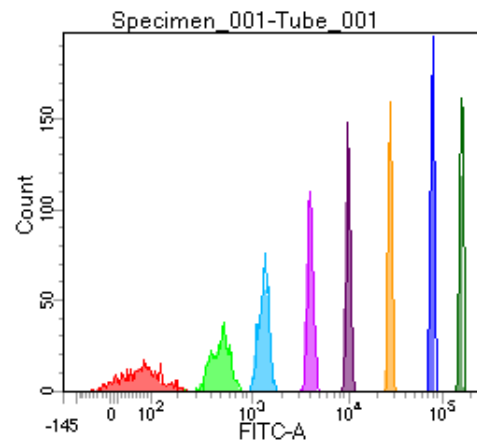

BD FACSDiva 8.0

Tube: Tube_001

Population	#Events	%Parent	%Total
All Events	5,000	####	100.0
P1	3,751	75.0	75.0
P2	447	11.9	8.9
P3	453	12.1	9.1
P4	528	14.1	10.6
P5	494	13.2	9.9
P6	475	12.7	9.5
P7	424	11.3	8.5
P8	485	12.9	9.7
P9	438	11.7	8.8