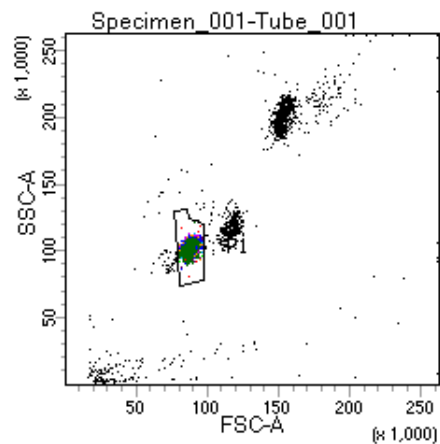

BD FACSDiva 8.0

Tube: Tube_001

Population	#Events	%Parent	%Total
All Events	5,000	####	100.0
P1	3,751	75.0	75.0
P2	447	11.9	8.9
P3	453	12.1	9.1
P4	528	14.1	10.6
P5	494	13.2	9.9
P6	475	12.7	9.5
P7	424	11.3	8.5
P8	485	12.9	9.7
P9	438	11.7	8.8