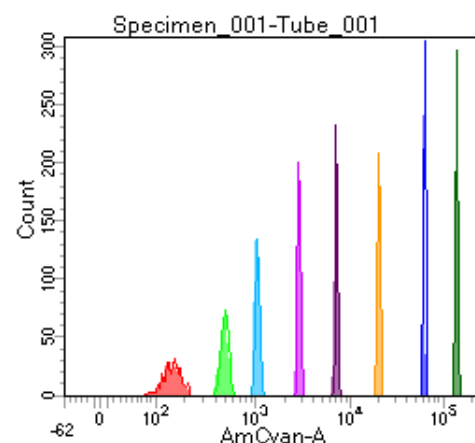

BD FACSDiva 8.0

Tube: Tube_001

Population	#Events	%Parent	%Total
All Events	5,000	####	100.0
P1	3,751	75.0	75.0
P2	447	11.9	8.9
P3	453	12.1	9.1
P4	528	14.1	10.6
P5	494	13.2	9.9
P6	475	12.7	9.5
P7	424	11.3	8.5
P8	485	12.9	9.7
P9	438	11.7	8.8