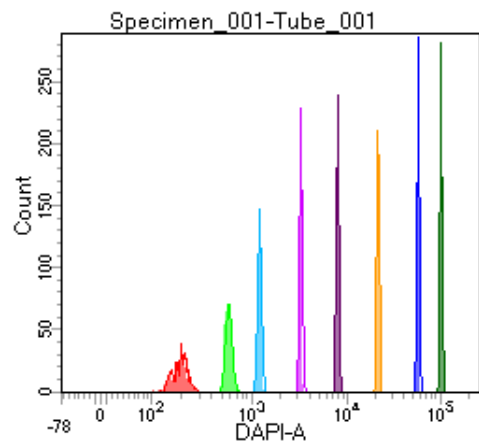

BD FACSDiva 8.0

Tube: Tube_001

Population	#Events	%Parent	%Total
All Events	3,834	####	100.0
P1	3,066	80.0	80.0
P2	350	11.4	9.1
P3	400	13.0	10.4
P4	369	12.0	9.6
P5	399	13.0	10.4
P6	401	13.1	10.5
P7	399	13.0	10.4
P8	371	12.1	9.7
P9	366	11.9	9.5