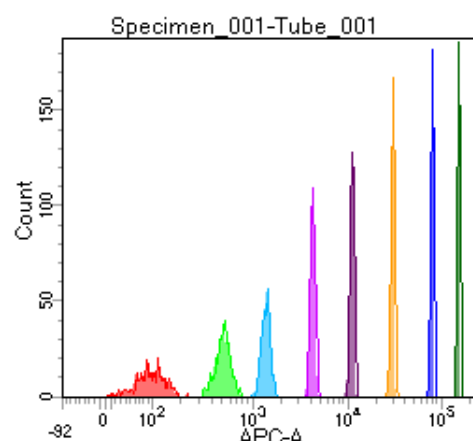

BD FACSDiva 8.0

Tube: Tube_001

Population	#Events	%Parent	%Total
All Events	3,834	####	100.0
P1	3,066	80.0	80.0
P2	350	11.4	9.1
P3	400	13.0	10.4
P4	369	12.0	9.6
P5	399	13.0	10.4
P6	401	13.1	10.5
P7	399	13.0	10.4
P8	371	12.1	9.7
P9	366	11.9	9.5