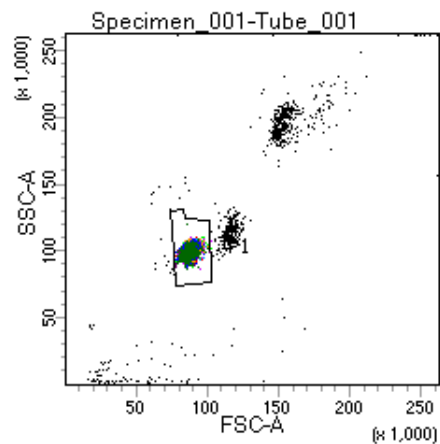

BD FACSDiva 8.0

Tube: Tube_001

Population	#Events	%Parent	%Total
All Events	3,834	####	100.0
P1	3,066	80.0	80.0
P2	350	11.4	9.1
P3	400	13.0	10.4
P4	369	12.0	9.6
P5	399	13.0	10.4
P6	401	13.1	10.5
P7	399	13.0	10.4
P8	371	12.1	9.7
P9	366	11.9	9.5