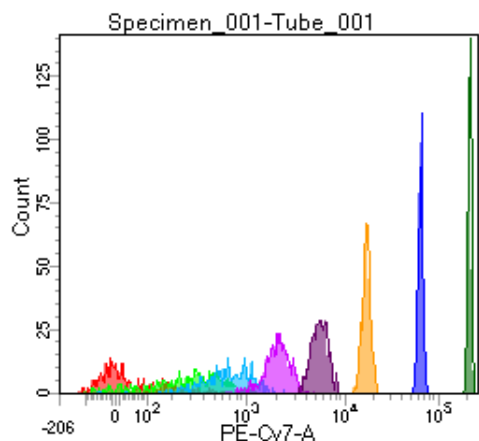

BD FACSDiva 8.0

Tube: Tube_001

Population	#Events	%Parent	%Total
All Events	3,834	####	100.0
P1	3,066	80.0	80.0
P2	350	11.4	9.1
P3	400	13.0	10.4
P4	369	12.0	9.6
P5	399	13.0	10.4
P6	401	13.1	10.5
P7	399	13.0	10.4
P8	371	12.1	9.7
P9	366	11.9	9.5