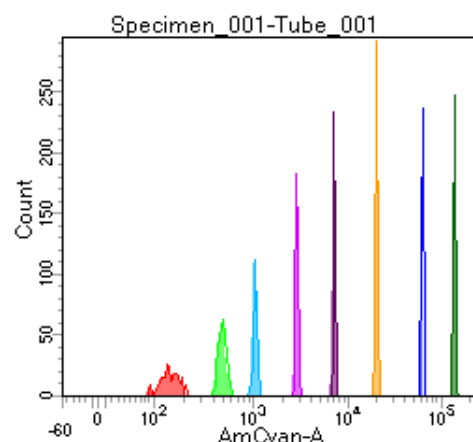

BD FACSDiva 8.0

Tube: Tube_001

Population	#Events	%Parent	%Total
All Events	3,834	####	100.0
P1	3,066	80.0	80.0
P2	350	11.4	9.1
P3	400	13.0	10.4
P4	369	12.0	9.6
P5	399	13.0	10.4
P6	401	13.1	10.5
P7	399	13.0	10.4
P8	371	12.1	9.7
P9	366	11.9	9.5