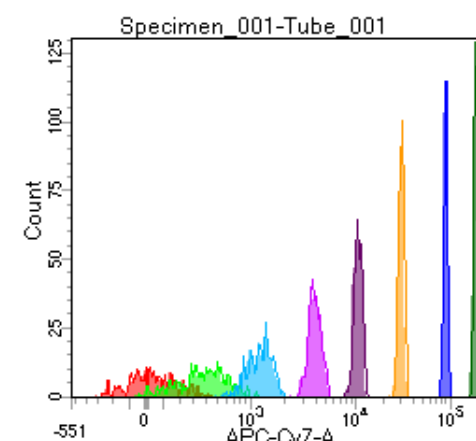

BD FACSDiva 8.0

Tube: Tube_001

Population	#Events	%Parent	%Total
All Events	3,834	####	100.0
P1	3,066	80.0	80.0
P2	350	11.4	9.1
P3	400	13.0	10.4
P4	369	12.0	9.6
P5	399	13.0	10.4
P6	401	13.1	10.5
P7	399	13.0	10.4
P8	371	12.1	9.7
P9	366	11.9	9.5