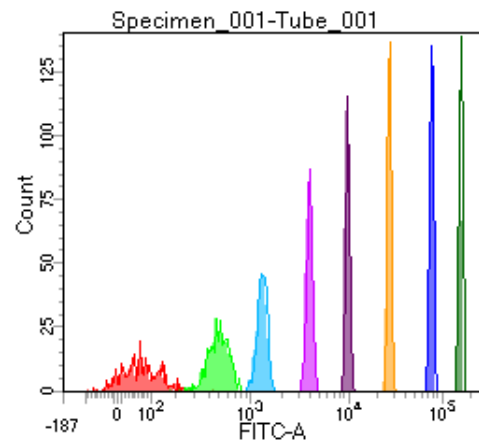

BD FACSDiva 8.0

Tube: Tube_001

Population	#Events	%Parent	%Total
All Events	3,834	####	100.0
P1	3,066	80.0	80.0
P2	350	11.4	9.1
P3	400	13.0	10.4
P4	369	12.0	9.6
P5	399	13.0	10.4
P6	401	13.1	10.5
P7	399	13.0	10.4
P8	371	12.1	9.7
P9	366	11.9	9.5