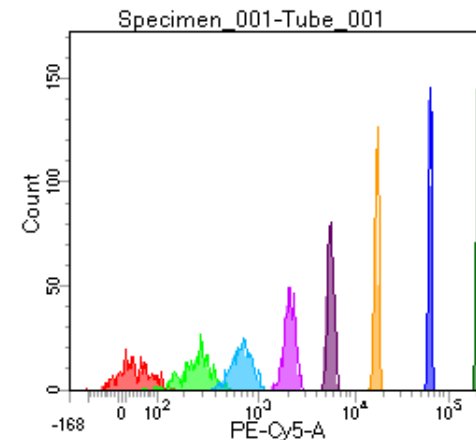

BD FACSDiva 8.0

Tube: Tube_001

Population	#Events	%Parent	%Total
All Events	3,834	####	100.0
P1	3,066	80.0	80.0
P2	350	11.4	9.1
P3	400	13.0	10.4
P4	369	12.0	9.6
P5	399	13.0	10.4
P6	401	13.1	10.5
P7	399	13.0	10.4
P8	371	12.1	9.7
P9	366	11.9	9.5