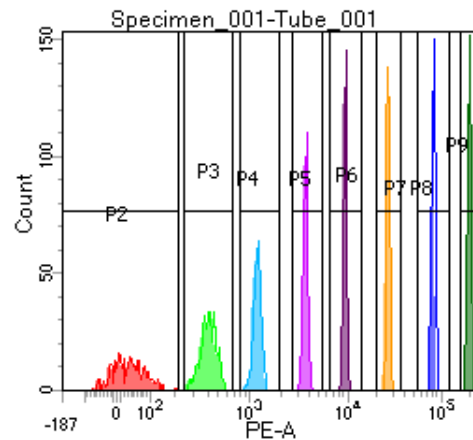

BD FACSDiva 8.0

Tube: Tube_001

Population	#Events	%Parent	%Total
All Events	3,834	####	100.0
P1	3,066	80.0	80.0
P2	350	11.4	9.1
P3	400	13.0	10.4
P4	369	12.0	9.6
P5	399	13.0	10.4
P6	401	13.1	10.5
P7	399	13.0	10.4
P8	371	12.1	9.7
P9	366	11.9	9.5