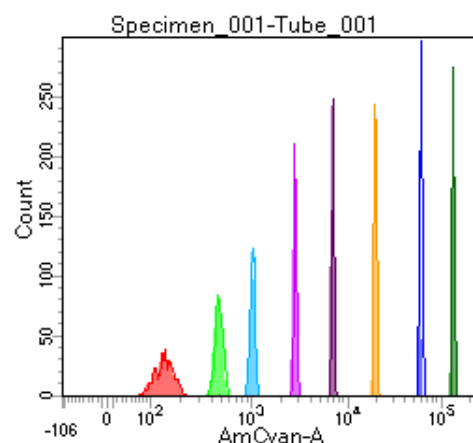

BD FACSDiva 8.0

Tube: Tube_001

Population	#Events	%Parent	%Total
All Events	5,000	####	100.0
P1	4,058	81.2	81.2
P2	505	12.4	10.1
P3	527	13.0	10.5
P4	499	12.3	10.0
P5	495	12.2	9.9
P6	552	13.6	11.0
P7	527	13.0	10.5
P8	488	12.0	9.8
P9	451	11.1	9.0