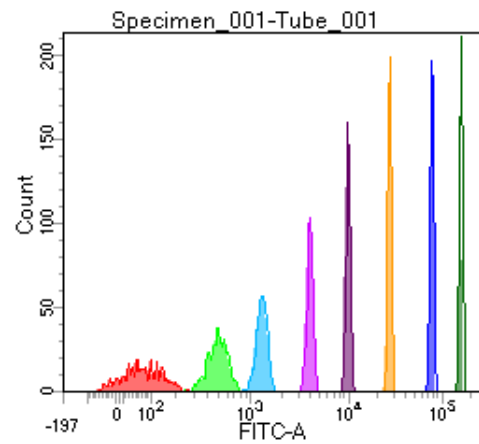

BD FACSDiva 8.0

Tube: Tube_001

Population	#Events	%Parent	%Total
All Events	5,000	####	100.0
P1	4,058	81.2	81.2
P2	505	12.4	10.1
P3	527	13.0	10.5
P4	499	12.3	10.0
P5	495	12.2	9.9
P6	552	13.6	11.0
P7	527	13.0	10.5
P8	488	12.0	9.8
P9	451	11.1	9.0