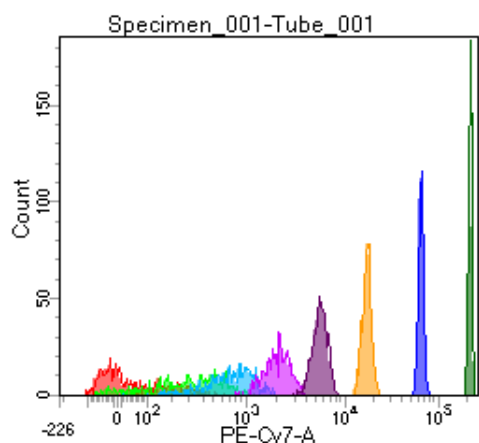

BD FACSDiva 8.0

Tube: Tube_001

Population	#Events	%Parent	%Total
All Events	5,000	####	100.0
P1	4,058	81.2	81.2
P2	505	12.4	10.1
P3	527	13.0	10.5
P4	499	12.3	10.0
P5	495	12.2	9.9
P6	552	13.6	11.0
P7	527	13.0	10.5
P8	488	12.0	9.8
P9	451	11.1	9.0