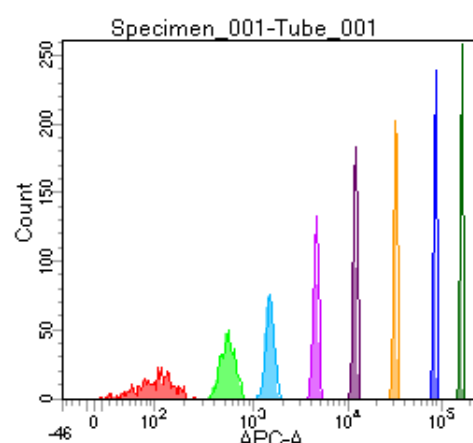

BD FACSDiva 8.0

Tube: Tube_001

Population	#Events	%Parent	%Total
All Events	5,000	####	100.0
P1	4,058	81.2	81.2
P2	505	12.4	10.1
P3	527	13.0	10.5
P4	499	12.3	10.0
P5	495	12.2	9.9
P6	552	13.6	11.0
P7	527	13.0	10.5
P8	488	12.0	9.8
P9	451	11.1	9.0