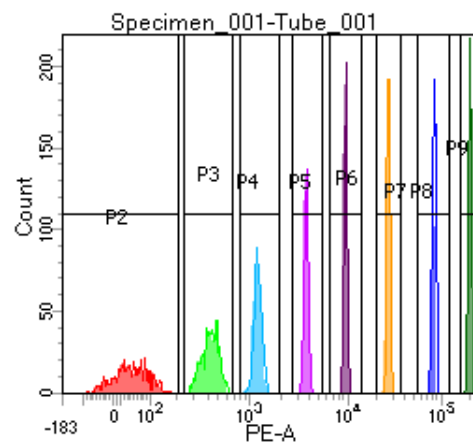

BD FACSDiva 8.0

Tube: Tube_001

Population	#Events	%Parent	%Total
All Events	5,000	####	100.0
P1	4,058	81.2	81.2
P2	505	12.4	10.1
P3	527	13.0	10.5
P4	499	12.3	10.0
P5	495	12.2	9.9
P6	552	13.6	11.0
P7	527	13.0	10.5
P8	488	12.0	9.8
P9	451	11.1	9.0