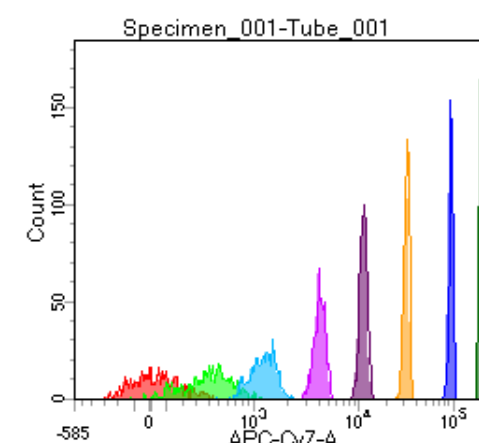

BD FACSDiva 8.0

Tube: Tube_001

Population	#Events	%Parent	%Total
All Events	5,000	####	100.0
P1	4,058	81.2	81.2
P2	505	12.4	10.1
P3	527	13.0	10.5
P4	499	12.3	10.0
P5	495	12.2	9.9
P6	552	13.6	11.0
P7	527	13.0	10.5
P8	488	12.0	9.8
P9	451	11.1	9.0