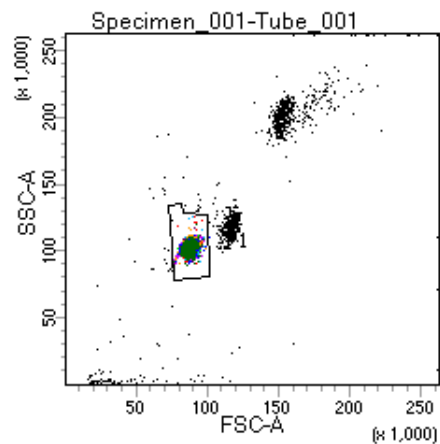

BD FACSDiva 8.0

Tube: Tube_001

Population	#Events	%Parent	%Total
All Events	5,000	####	100.0
P1	4,058	81.2	81.2
P2	505	12.4	10.1
P3	527	13.0	10.5
P4	499	12.3	10.0
P5	495	12.2	9.9
P6	552	13.6	11.0
P7	527	13.0	10.5
P8	488	12.0	9.8
P9	451	11.1	9.0