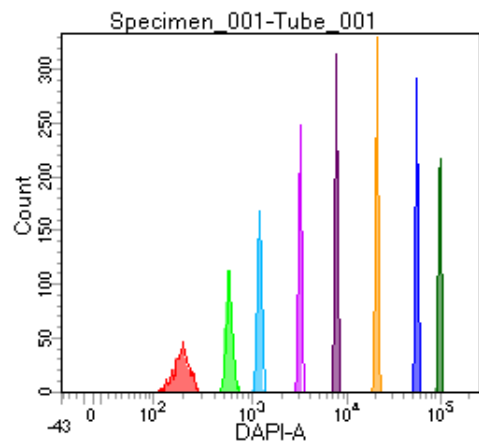

BD FACSDiva 8.0

Tube: Tube_001

Population	#Events	%Parent	%Total
All Events	5,000	####	100.0
P1	4,058	81.2	81.2
P2	505	12.4	10.1
P3	527	13.0	10.5
P4	499	12.3	10.0
P5	495	12.2	9.9
P6	552	13.6	11.0
P7	527	13.0	10.5
P8	488	12.0	9.8
P9	451	11.1	9.0