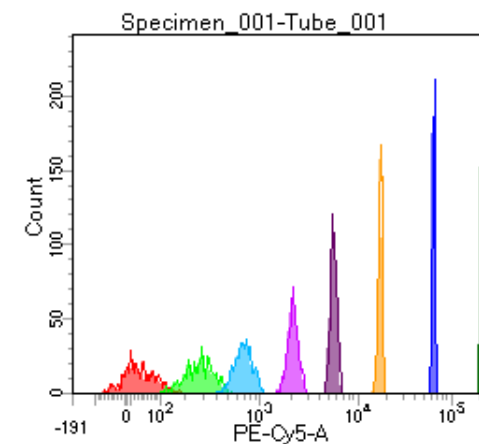

BD FACSDiva 8.0

Tube: Tube_001

Population	#Events	%Parent	%Total
All Events	5,000	####	100.0
P1	4,058	81.2	81.2
P2	505	12.4	10.1
P3	527	13.0	10.5
P4	499	12.3	10.0
P5	495	12.2	9.9
P6	552	13.6	11.0
P7	527	13.0	10.5
P8	488	12.0	9.8
P9	451	11.1	9.0