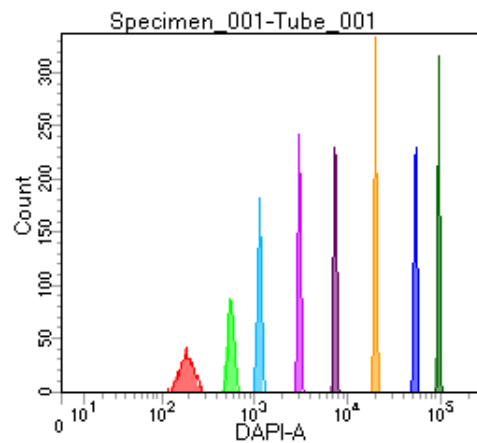

BD FACSDiva 8.0

Tube: Tube_001

Population	#Events	%Parent	%Total
All Events	4,482	####	100.0
P1	3,722	83.0	83.0
P2	421	11.3	9.4
P3	426	11.4	9.5
P4	463	12.4	10.3
P5	490	13.2	10.9
P6	488	13.1	10.9
P7	488	13.1	10.9
P8	484	13.0	10.8
P9	453	12.2	10.1