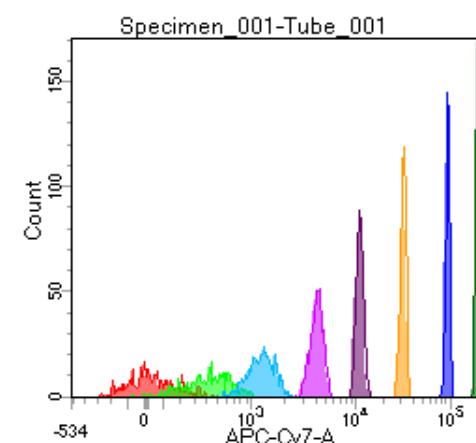

BD FACSDiva 8.0

Tube: Tube_001

Population	#Events	%Parent	%Total
All Events	4,482	####	100.0
P1	3,722	83.0	83.0
P2	421	11.3	9.4
P3	426	11.4	9.5
P4	463	12.4	10.3
P5	490	13.2	10.9
P6	488	13.1	10.9
P7	488	13.1	10.9
P8	484	13.0	10.8
P9	453	12.2	10.1