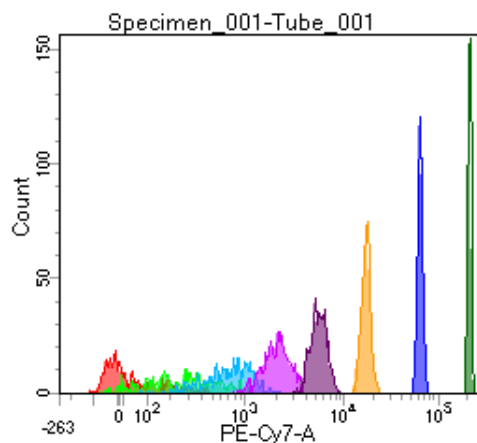

BD FACSDiva 8.0

Tube: Tube_001

Population	#Events	%Parent	%Total
All Events	4,482	####	100.0
P1	3,722	83.0	83.0
P2	421	11.3	9.4
P3	426	11.4	9.5
P4	463	12.4	10.3
P5	490	13.2	10.9
P6	488	13.1	10.9
P7	488	13.1	10.9
P8	484	13.0	10.8
P9	453	12.2	10.1