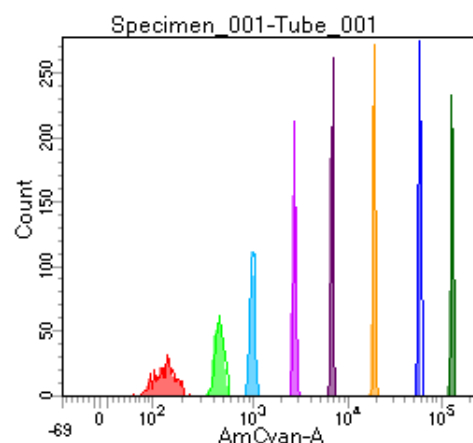

BD FACSDiva 8.0

Tube: Tube_001

Population	#Events	%Parent	%Total
All Events	4,482	####	100.0
P1	3,722	83.0	83.0
P2	421	11.3	9.4
P3	426	11.4	9.5
P4	463	12.4	10.3
P5	490	13.2	10.9
P6	488	13.1	10.9
P7	488	13.1	10.9
P8	484	13.0	10.8
P9	453	12.2	10.1