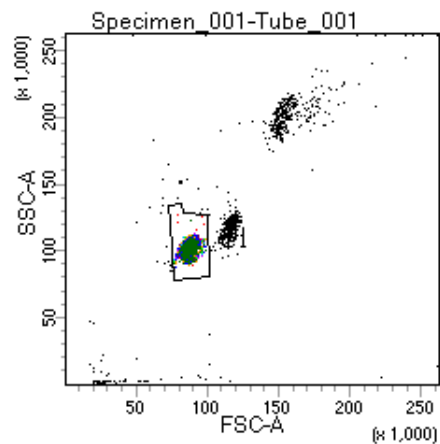

BD FACSDiva 8.0

Tube: Tube_001

Population	#Events	%Parent	%Total
All Events	4,482	####	100.0
P1	3,722	83.0	83.0
P2	421	11.3	9.4
P3	426	11.4	9.5
P4	463	12.4	10.3
P5	490	13.2	10.9
P6	488	13.1	10.9
P7	488	13.1	10.9
P8	484	13.0	10.8
P9	453	12.2	10.1