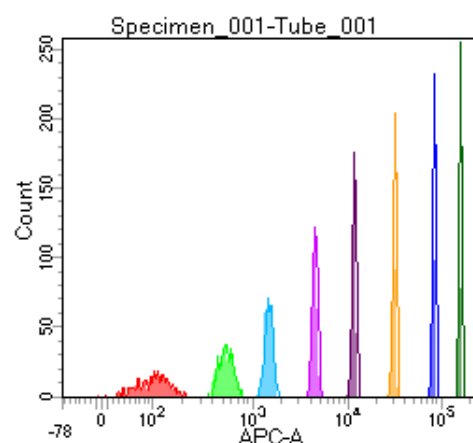

BD FACSDiva 8.0

Tube: Tube_001

Population	#Events	%Parent	%Total
All Events	4,482	####	100.0
P1	3,722	83.0	83.0
P2	421	11.3	9.4
P3	426	11.4	9.5
P4	463	12.4	10.3
P5	490	13.2	10.9
P6	488	13.1	10.9
P7	488	13.1	10.9
P8	484	13.0	10.8
P9	453	12.2	10.1