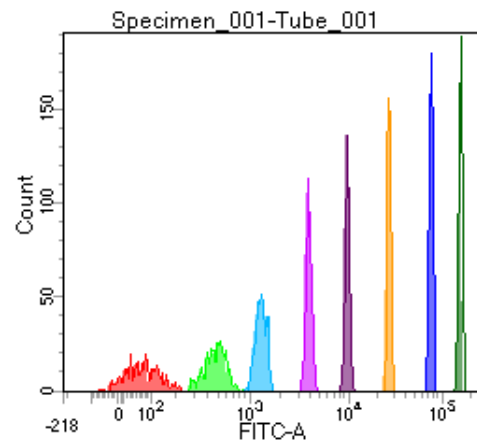

BD FACSDiva 8.0

Tube: Tube_001

Population	#Events	%Parent	%Total
All Events	4,482	####	100.0
P1	3,722	83.0	83.0
P2	421	11.3	9.4
P3	426	11.4	9.5
P4	463	12.4	10.3
P5	490	13.2	10.9
P6	488	13.1	10.9
P7	488	13.1	10.9
P8	484	13.0	10.8
P9	453	12.2	10.1