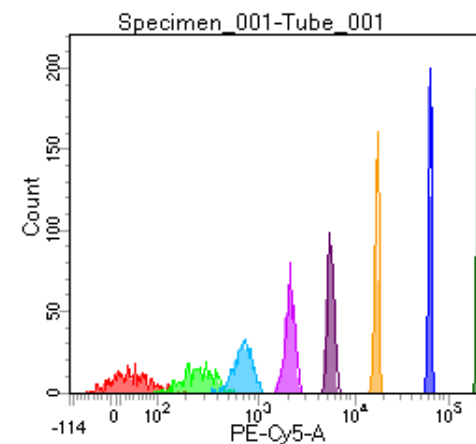

BD FACSDiva 8.0

Tube: Tube_001

Population	#Events	%Parent	%Total
All Events	4,482	####	100.0
P1	3,722	83.0	83.0
P2	421	11.3	9.4
P3	426	11.4	9.5
P4	463	12.4	10.3
P5	490	13.2	10.9
P6	488	13.1	10.9
P7	488	13.1	10.9
P8	484	13.0	10.8
P9	453	12.2	10.1