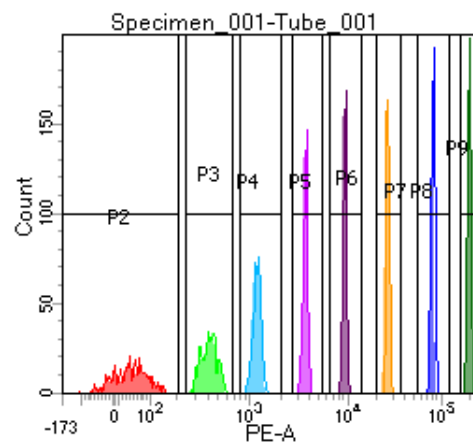

BD FACSDiva 8.0

Tube: Tube_001

Population	#Events	%Parent	%Total
All Events	4,482	####	100.0
P1	3,722	83.0	83.0
P2	421	11.3	9.4
P3	426	11.4	9.5
P4	463	12.4	10.3
P5	490	13.2	10.9
P6	488	13.1	10.9
P7	488	13.1	10.9
P8	484	13.0	10.8
P9	453	12.2	10.1