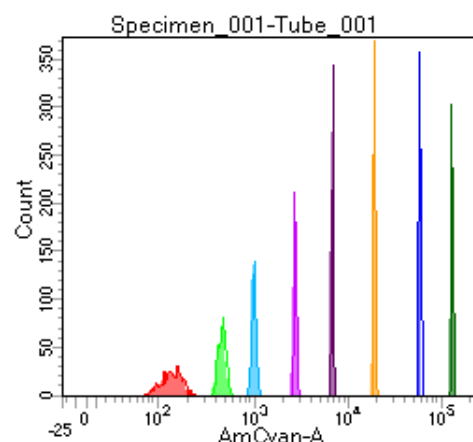

BD FACSDiva 8.0

Tube: Tube_001

Population	#Events	%Parent	%Total
All Events	5,000	####	100.0
P1	3,971	79.4	79.4
P2	479	12.1	9.6
P3	448	11.3	9.0
P4	510	12.8	10.2
P5	472	11.9	9.4
P6	504	12.7	10.1
P7	526	13.2	10.5
P8	529	13.3	10.6
P9	493	12.4	9.9