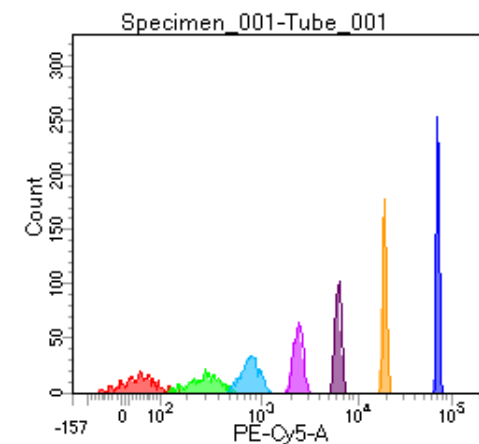

BD FACSDiva 8.0

Tube: Tube_001

Population	#Events	%Parent	%Total
All Events	5,000	####	100.0
P1	3,971	79.4	79.4
P2	479	12.1	9.6
P3	448	11.3	9.0
P4	510	12.8	10.2
P5	472	11.9	9.4
P6	504	12.7	10.1
P7	526	13.2	10.5
P8	529	13.3	10.6
P9	493	12.4	9.9