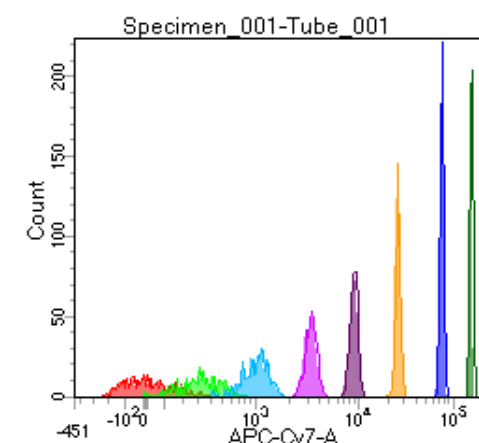

BD FACSDiva 8.0

Tube: Tube_001

Population	#Events	%Parent	%Total
All Events	5,000	####	100.0
P1	3,971	79.4	79.4
P2	479	12.1	9.6
P3	448	11.3	9.0
P4	510	12.8	10.2
P5	472	11.9	9.4
P6	504	12.7	10.1
P7	526	13.2	10.5
P8	529	13.3	10.6
P9	493	12.4	9.9