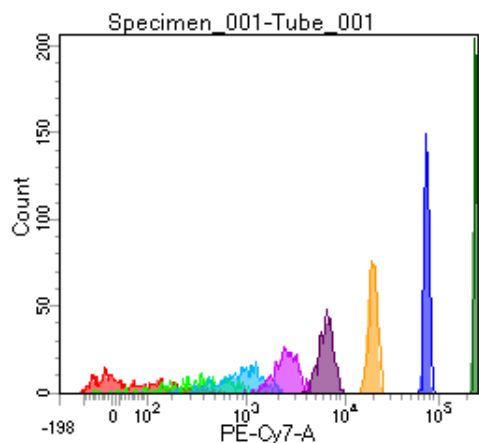

BD FACSDiva 8.0

Tube: Tube_001

Population	#Events	%Parent	%Total
All Events	5,000	####	100.0
P1	3,971	79.4	79.4
P2	479	12.1	9.6
P3	448	11.3	9.0
P4	510	12.8	10.2
P5	472	11.9	9.4
P6	504	12.7	10.1
P7	526	13.2	10.5
P8	529	13.3	10.6
P9	493	12.4	9.9