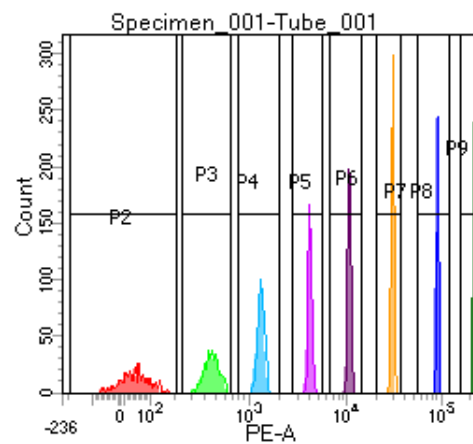

BD FACSDiva 8.0

Tube: Tube_001

Population	#Events	%Parent	%Total
All Events	5,000	####	100.0
P1	3,971	79.4	79.4
P2	479	12.1	9.6
P3	448	11.3	9.0
P4	510	12.8	10.2
P5	472	11.9	9.4
P6	504	12.7	10.1
P7	526	13.2	10.5
P8	529	13.3	10.6
P9	493	12.4	9.9