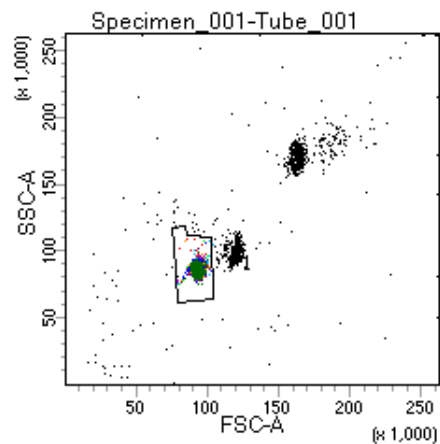

BD FACSDiva 8.0

Tube: Tube_001

Population	#Events	%Parent	%Total
All Events	5,000	####	100.0
P1	3,971	79.4	79.4
P2	479	12.1	9.6
P3	448	11.3	9.0
P4	510	12.8	10.2
P5	472	11.9	9.4
P6	504	12.7	10.1
P7	526	13.2	10.5
P8	529	13.3	10.6
P9	493	12.4	9.9