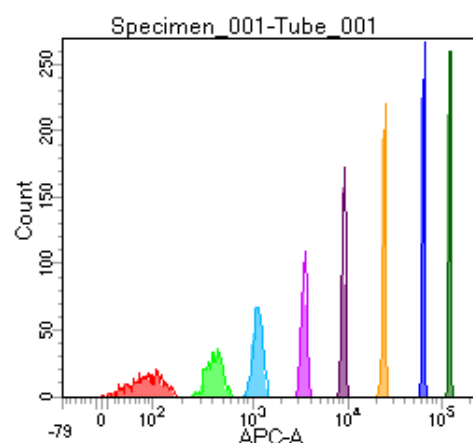

BD FACSDiva 8.0

Tube: Tube_001

Population	#Events	%Parent	%Total
All Events	5,000	####	100.0
P1	3,971	79.4	79.4
P2	479	12.1	9.6
P3	448	11.3	9.0
P4	510	12.8	10.2
P5	472	11.9	9.4
P6	504	12.7	10.1
P7	526	13.2	10.5
P8	529	13.3	10.6
P9	493	12.4	9.9