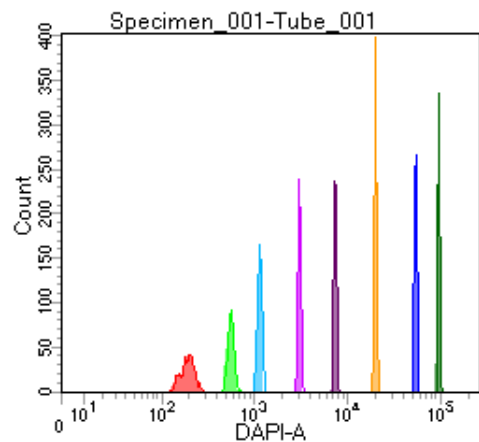

BD FACSDiva 8.0

Tube: Tube_001

Population	#Events	%Parent	%Total
All Events	5,000	####	100.0
P1	3,971	79.4	79.4
P2	479	12.1	9.6
P3	448	11.3	9.0
P4	510	12.8	10.2
P5	472	11.9	9.4
P6	504	12.7	10.1
P7	526	13.2	10.5
P8	529	13.3	10.6
P9	493	12.4	9.9