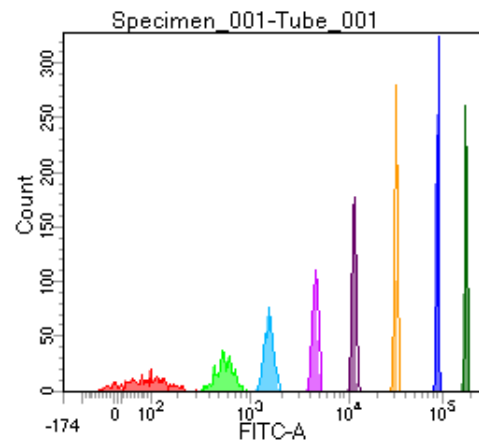

BD FACSDiva 8.0

Tube: Tube_001

Population	#Events	%Parent	%Total
All Events	5,000	####	100.0
P1	3,971	79.4	79.4
P2	479	12.1	9.6
P3	448	11.3	9.0
P4	510	12.8	10.2
P5	472	11.9	9.4
P6	504	12.7	10.1
P7	526	13.2	10.5
P8	529	13.3	10.6
P9	493	12.4	9.9