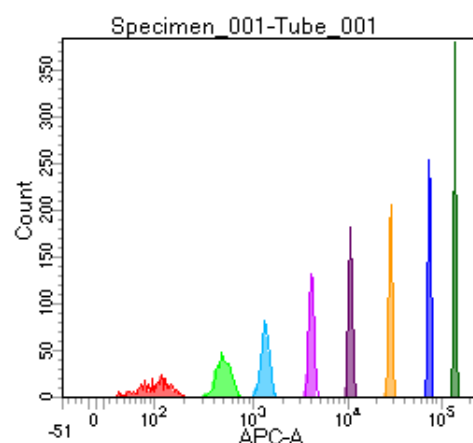

BD FACSDiva 8.0

Tube: Tube_001

Population	#Events	%Parent	%Total
All Events	5,000	####	100.0
P1	4,034	80.7	80.7
P2	473	11.7	9.5
P3	524	13.0	10.5
P4	514	12.7	10.3
P5	508	12.6	10.2
P6	494	12.2	9.9
P7	487	12.1	9.7
P8	520	12.9	10.4
P9	507	12.6	10.1