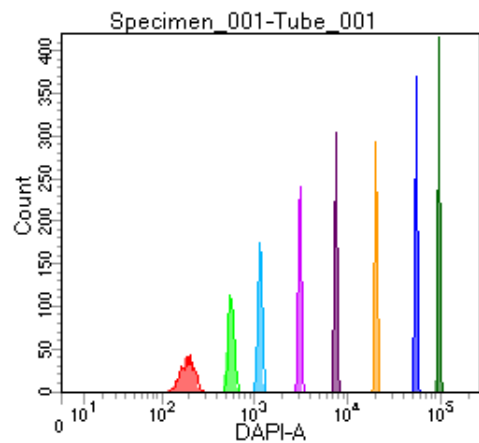

BD FACSDiva 8.0

Tube: Tube_001

Population	#Events	%Parent	%Total
All Events	5,000	####	100.0
P1	4,034	80.7	80.7
P2	473	11.7	9.5
P3	524	13.0	10.5
P4	514	12.7	10.3
P5	508	12.6	10.2
P6	494	12.2	9.9
P7	487	12.1	9.7
P8	520	12.9	10.4
P9	507	12.6	10.1