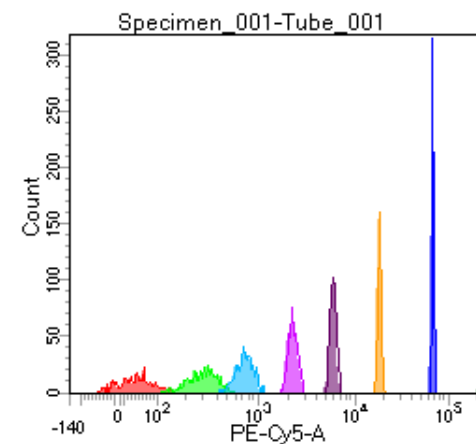

BD FACSDiva 8.0

Tube: Tube_001

Population	#Events	%Parent	%Total
All Events	5,000	####	100.0
P1	4,034	80.7	80.7
P2	473	11.7	9.5
P3	524	13.0	10.5
P4	514	12.7	10.3
P5	508	12.6	10.2
P6	494	12.2	9.9
P7	487	12.1	9.7
P8	520	12.9	10.4
P9	507	12.6	10.1