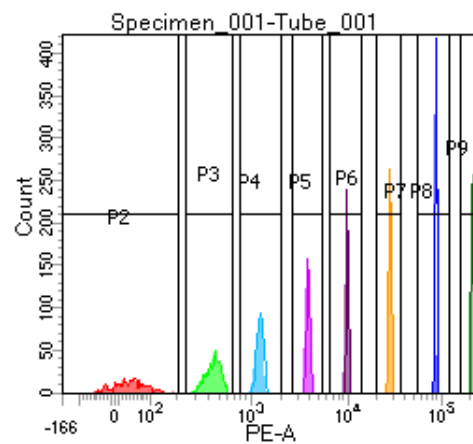

BD FACSDiva 8.0

Tube: Tube_001

Population	#Events	%Parent	%Total
All Events	5,000	####	100.0
P1	4,034	80.7	80.7
P2	473	11.7	9.5
P3	524	13.0	10.5
P4	514	12.7	10.3
P5	508	12.6	10.2
P6	494	12.2	9.9
P7	487	12.1	9.7
P8	520	12.9	10.4
P9	507	12.6	10.1