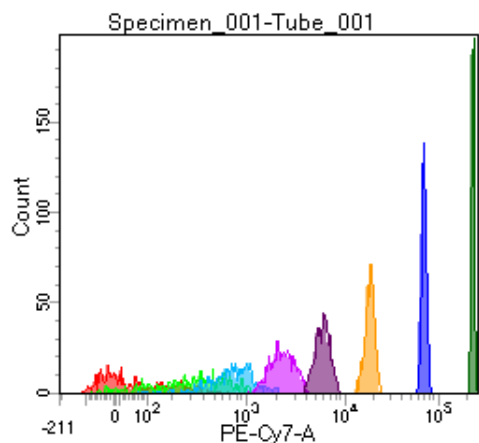

BD FACSDiva 8.0

Tube: Tube_001

Population	#Events	%Parent	%Total
All Events	5,000	####	100.0
P1	4,034	80.7	80.7
P2	473	11.7	9.5
P3	524	13.0	10.5
P4	514	12.7	10.3
P5	508	12.6	10.2
P6	494	12.2	9.9
P7	487	12.1	9.7
P8	520	12.9	10.4
P9	507	12.6	10.1