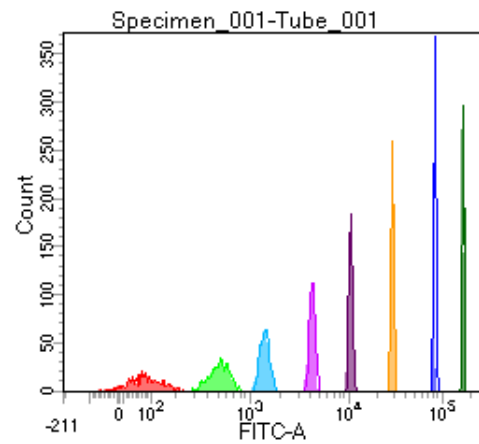

BD FACSDiva 8.0

Tube: Tube_001

Population	#Events	%Parent	%Total
All Events	5,000	####	100.0
P1	4,034	80.7	80.7
P2	473	11.7	9.5
P3	524	13.0	10.5
P4	514	12.7	10.3
P5	508	12.6	10.2
P6	494	12.2	9.9
P7	487	12.1	9.7
P8	520	12.9	10.4
P9	507	12.6	10.1