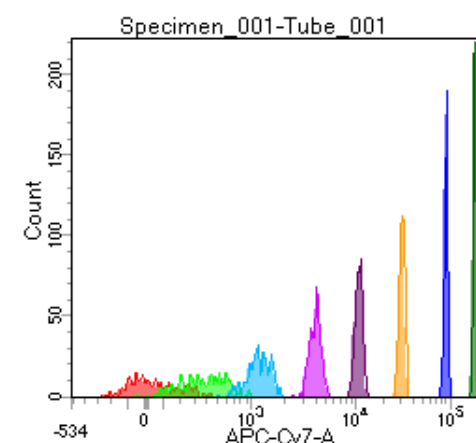

BD FACSDiva 8.0

Tube: Tube_001

Population	#Events	%Parent	%Total
All Events	5,000	####	100.0
P1	4,034	80.7	80.7
P2	473	11.7	9.5
P3	524	13.0	10.5
P4	514	12.7	10.3
P5	508	12.6	10.2
P6	494	12.2	9.9
P7	487	12.1	9.7
P8	520	12.9	10.4
P9	507	12.6	10.1