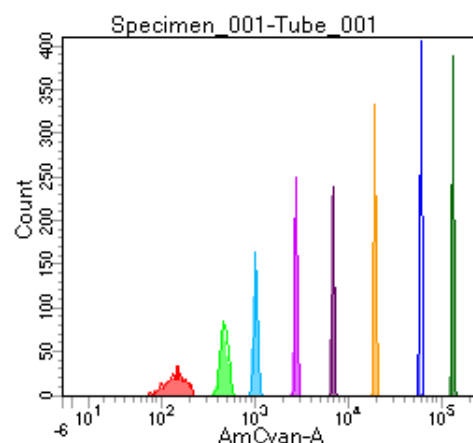

BD FACSDiva 8.0

Tube: Tube_001

Population	#Events	%Parent	%Total
All Events	5,000	####	100.0
P1	4,034	80.7	80.7
P2	473	11.7	9.5
P3	524	13.0	10.5
P4	514	12.7	10.3
P5	508	12.6	10.2
P6	494	12.2	9.9
P7	487	12.1	9.7
P8	520	12.9	10.4
P9	507	12.6	10.1