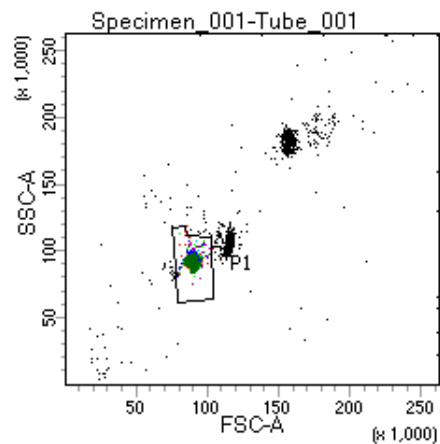

BD FACSDiva 8.0

Tube: Tube_001

Population	#Events	%Parent	%Total
All Events	5,000	####	100.0
P1	4,034	80.7	80.7
P2	473	11.7	9.5
P3	524	13.0	10.5
P4	514	12.7	10.3
P5	508	12.6	10.2
P6	494	12.2	9.9
P7	487	12.1	9.7
P8	520	12.9	10.4
P9	507	12.6	10.1