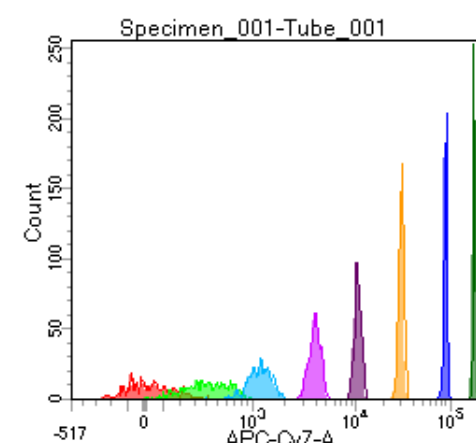

BD FACSDiva 8.0

Tube: Tube_001

Population	#Events	%Parent	%Total
All Events	5,000	####	100.0
P1	4,032	80.6	80.6
P2	481	11.9	9.6
P3	504	12.5	10.1
P4	477	11.8	9.5
P5	528	13.1	10.6
P6	496	12.3	9.9
P7	556	13.8	11.1
P8	510	12.6	10.2
P9	472	11.7	9.4