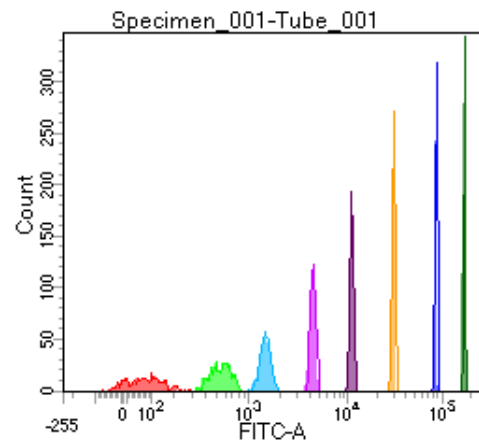

BD FACSDiva 8.0

Tube: Tube_001

Population	#Events	%Parent	%Total
All Events	5,000	####	100.0
P1	4,032	80.6	80.6
P2	481	11.9	9.6
P3	504	12.5	10.1
P4	477	11.8	9.5
P5	528	13.1	10.6
P6	496	12.3	9.9
P7	556	13.8	11.1
P8	510	12.6	10.2
P9	472	11.7	9.4