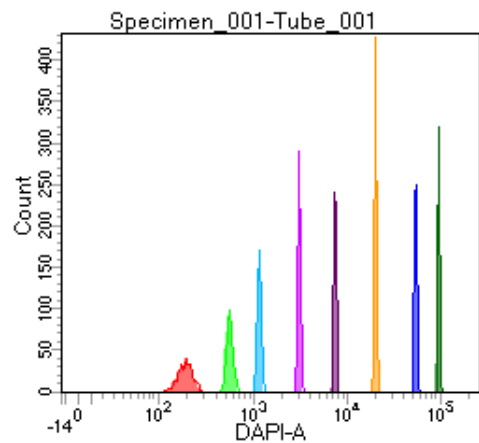

BD FACSDiva 8.0

Tube: Tube_001

Population	#Events	%Parent	%Total
All Events	5,000	####	100.0
P1	4,032	80.6	80.6
P2	481	11.9	9.6
P3	504	12.5	10.1
P4	477	11.8	9.5
P5	528	13.1	10.6
P6	496	12.3	9.9
P7	556	13.8	11.1
P8	510	12.6	10.2
P9	472	11.7	9.4