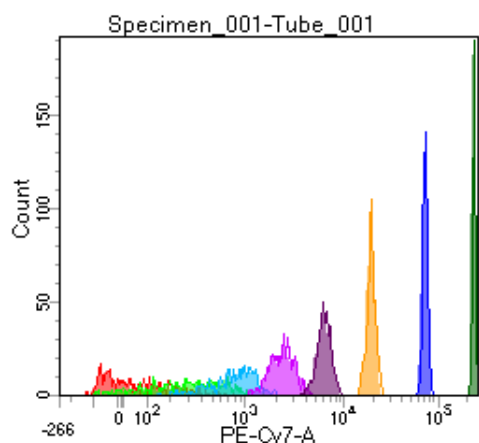

BD FACSDiva 8.0

Tube: Tube_001

Population	#Events	%Parent	%Total
All Events	5,000	####	100.0
P1	4,032	80.6	80.6
P2	481	11.9	9.6
P3	504	12.5	10.1
P4	477	11.8	9.5
P5	528	13.1	10.6
P6	496	12.3	9.9
P7	556	13.8	11.1
P8	510	12.6	10.2
P9	472	11.7	9.4