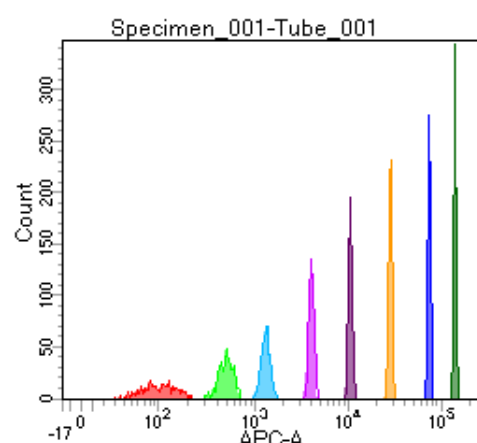

BD FACSDiva 8.0

Tube: Tube_001

Population	#Events	%Parent	%Total
All Events	5,000	####	100.0
P1	4,032	80.6	80.6
P2	481	11.9	9.6
P3	504	12.5	10.1
P4	477	11.8	9.5
P5	528	13.1	10.6
P6	496	12.3	9.9
P7	556	13.8	11.1
P8	510	12.6	10.2
P9	472	11.7	9.4