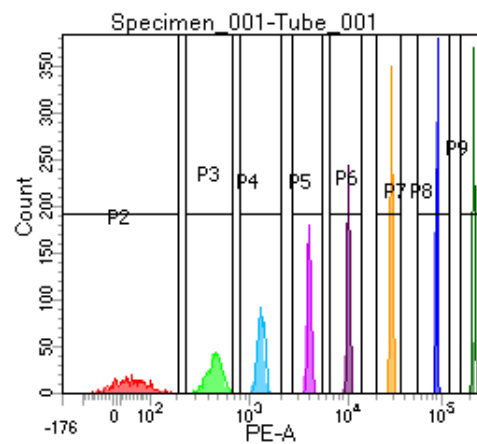

BD FACSDiva 8.0

Tube: Tube_001

Population	#Events	%Parent	%Total
All Events	5,000	####	100.0
P1	4,032	80.6	80.6
P2	481	11.9	9.6
P3	504	12.5	10.1
P4	477	11.8	9.5
P5	528	13.1	10.6
P6	496	12.3	9.9
P7	556	13.8	11.1
P8	510	12.6	10.2
P9	472	11.7	9.4