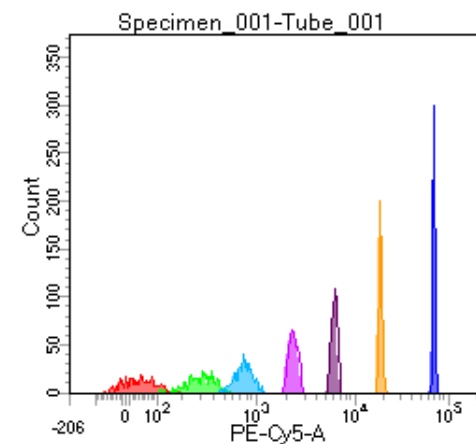

BD FACSDiva 8.0

Tube: Tube_001

Population	#Events	%Parent	%Total
All Events	5,000	####	100.0
P1	4,032	80.6	80.6
P2	481	11.9	9.6
P3	504	12.5	10.1
P4	477	11.8	9.5
P5	528	13.1	10.6
P6	496	12.3	9.9
P7	556	13.8	11.1
P8	510	12.6	10.2
P9	472	11.7	9.4