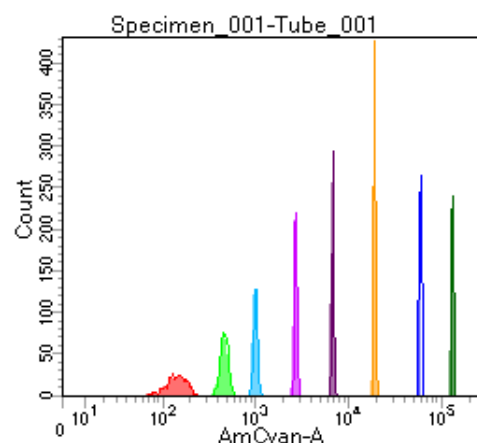

BD FACSDiva 8.0

Tube: Tube_001

Population	#Events	%Parent	%Total
All Events	5,000	####	100.0
P1	4,032	80.6	80.6
P2	481	11.9	9.6
P3	504	12.5	10.1
P4	477	11.8	9.5
P5	528	13.1	10.6
P6	496	12.3	9.9
P7	556	13.8	11.1
P8	510	12.6	10.2
P9	472	11.7	9.4