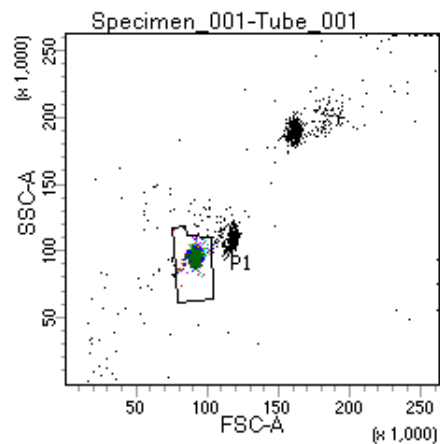

BD FACSDiva 8.0

Tube: Tube_001

Population	#Events	%Parent	%Total
All Events	5,000	####	100.0
P1	4,032	80.6	80.6
P2	481	11.9	9.6
P3	504	12.5	10.1
P4	477	11.8	9.5
P5	528	13.1	10.6
P6	496	12.3	9.9
P7	556	13.8	11.1
P8	510	12.6	10.2
P9	472	11.7	9.4