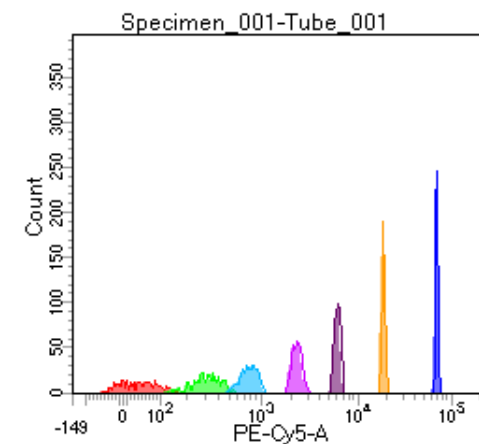

BD FACSDiva 8.0

Tube: Tube_001

Population	#Events	%Parent	%Total
All Events	5,000	####	100.0
P1	4,071	81.4	81.4
P2	497	12.2	9.9
P3	524	12.9	10.5
P4	486	11.9	9.7
P5	494	12.1	9.9
P6	497	12.2	9.9
P7	542	13.3	10.8
P8	516	12.7	10.3
P9	509	12.5	10.2