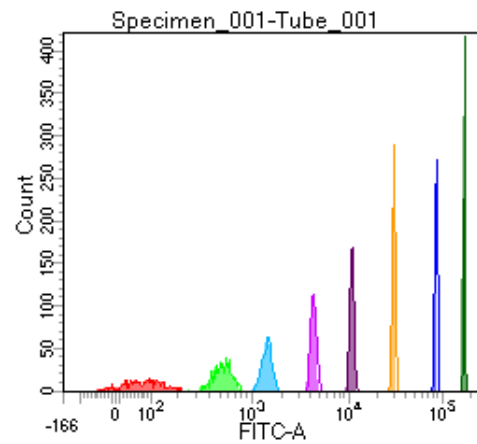

BD FACSDiva 8.0

Tube: Tube_001

Population	#Events	%Parent	%Total
All Events	5,000	####	100.0
P1	4,071	81.4	81.4
P2	497	12.2	9.9
P3	524	12.9	10.5
P4	486	11.9	9.7
P5	494	12.1	9.9
P6	497	12.2	9.9
P7	542	13.3	10.8
P8	516	12.7	10.3
P9	509	12.5	10.2