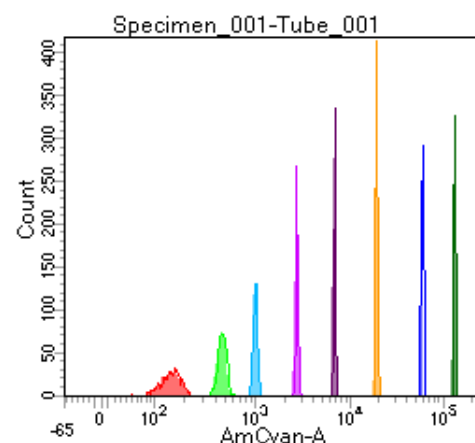

BD FACSDiva 8.0

Tube: Tube_001

Population	#Events	%Parent	%Total
All Events	5,000	####	100.0
P1	4,071	81.4	81.4
P2	497	12.2	9.9
P3	524	12.9	10.5
P4	486	11.9	9.7
P5	494	12.1	9.9
P6	497	12.2	9.9
P7	542	13.3	10.8
P8	516	12.7	10.3
P9	509	12.5	10.2