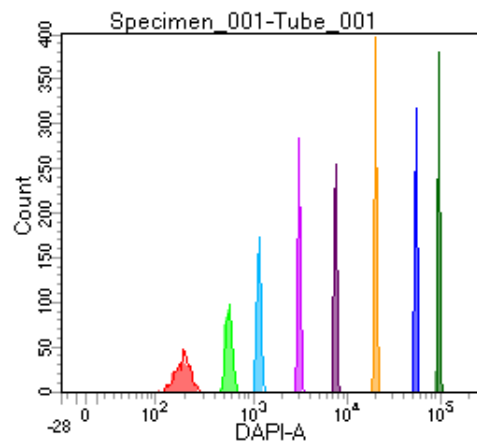

BD FACSDiva 8.0

Tube: Tube_001

Population	#Events	%Parent	%Total
All Events	5,000	####	100.0
P1	4,071	81.4	81.4
P2	497	12.2	9.9
P3	524	12.9	10.5
P4	486	11.9	9.7
P5	494	12.1	9.9
P6	497	12.2	9.9
P7	542	13.3	10.8
P8	516	12.7	10.3
P9	509	12.5	10.2