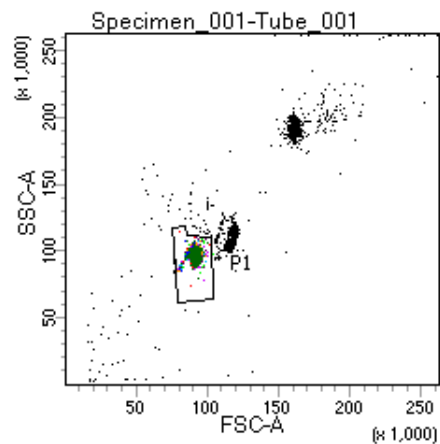

BD FACSDiva 8.0

Tube: Tube_001

Population	#Events	%Parent	%Total
All Events	5,000	####	100.0
P1	4,071	81.4	81.4
P2	497	12.2	9.9
P3	524	12.9	10.5
P4	486	11.9	9.7
P5	494	12.1	9.9
P6	497	12.2	9.9
P7	542	13.3	10.8
P8	516	12.7	10.3
P9	509	12.5	10.2