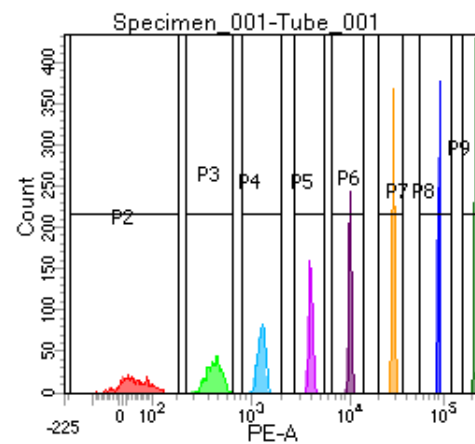

BD FACSDiva 8.0

Tube: Tube_001

Population	#Events	%Parent	%Total
All Events	5,000	####	100.0
P1	4,071	81.4	81.4
P2	497	12.2	9.9
P3	524	12.9	10.5
P4	486	11.9	9.7
P5	494	12.1	9.9
P6	497	12.2	9.9
P7	542	13.3	10.8
P8	516	12.7	10.3
P9	509	12.5	10.2