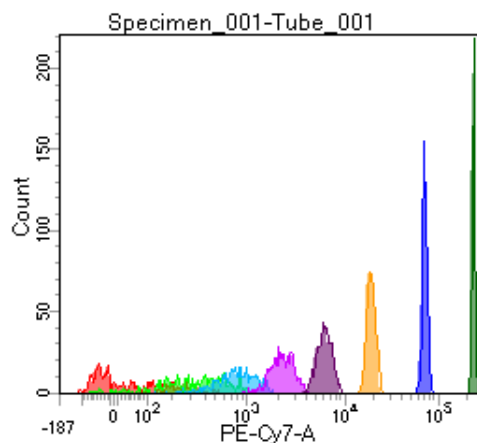

BD FACSDiva 8.0

Tube: Tube_001

Population	#Events	%Parent	%Total
All Events	5,000	####	100.0
P1	4,071	81.4	81.4
P2	497	12.2	9.9
P3	524	12.9	10.5
P4	486	11.9	9.7
P5	494	12.1	9.9
P6	497	12.2	9.9
P7	542	13.3	10.8
P8	516	12.7	10.3
P9	509	12.5	10.2