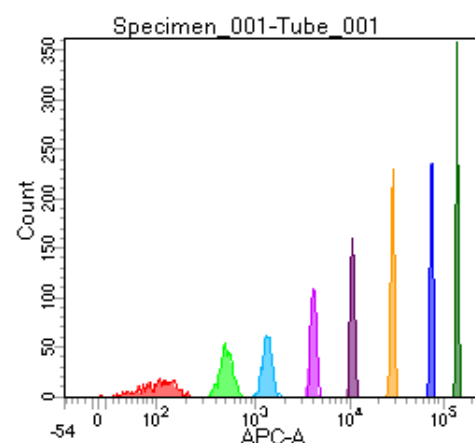

BD FACSDiva 8.0

Tube: Tube_001

Population	#Events	%Parent	%Total
All Events	5,000	####	100.0
P1	4,071	81.4	81.4
P2	497	12.2	9.9
P3	524	12.9	10.5
P4	486	11.9	9.7
P5	494	12.1	9.9
P6	497	12.2	9.9
P7	542	13.3	10.8
P8	516	12.7	10.3
P9	509	12.5	10.2