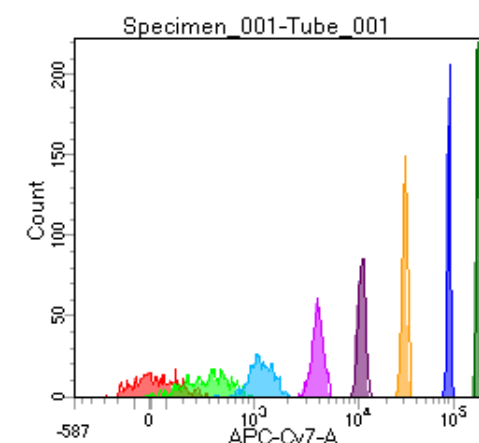

BD FACSDiva 8.0

Tube: Tube_001

Population	#Events	%Parent	%Total
All Events	5,000	####	100.0
P1	4,071	81.4	81.4
P2	497	12.2	9.9
P3	524	12.9	10.5
P4	486	11.9	9.7
P5	494	12.1	9.9
P6	497	12.2	9.9
P7	542	13.3	10.8
P8	516	12.7	10.3
P9	509	12.5	10.2