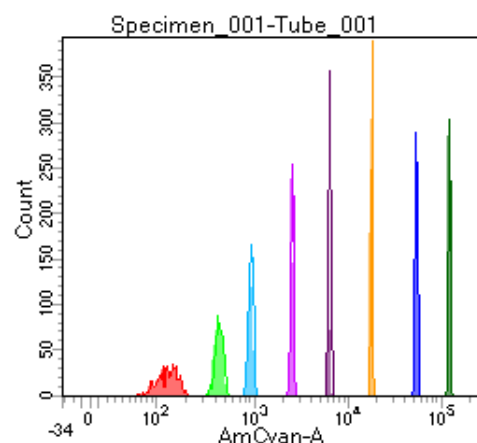

BD FACSDiva 8.0

Tube: Tube_001

Population	#Events	%Parent	%Total
All Events	5,000	####	100.0
P1	4,547	90.9	90.9
P2	564	12.4	11.3
P3	555	12.2	11.1
P4	609	13.4	12.2
P5	582	12.8	11.6
P6	569	12.5	11.4
P7	555	12.2	11.1
P8	539	11.9	10.8
P9	568	12.5	11.4