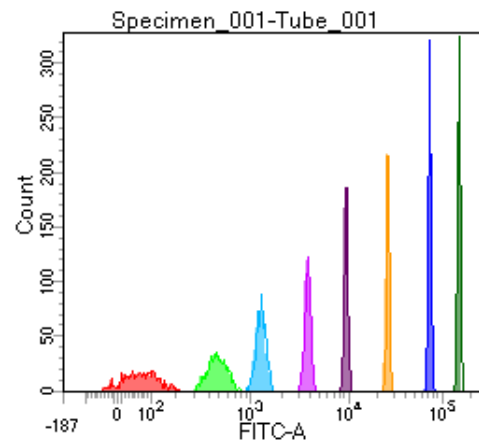

BD FACSDiva 8.0

Tube: Tube_001

Population	#Events	%Parent	%Total
All Events	5,000	####	100.0
P1	4,547	90.9	90.9
P2	564	12.4	11.3
P3	555	12.2	11.1
P4	609	13.4	12.2
P5	582	12.8	11.6
P6	569	12.5	11.4
P7	555	12.2	11.1
P8	539	11.9	10.8
P9	568	12.5	11.4