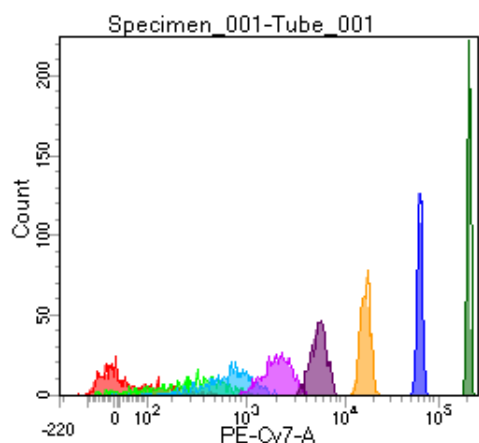

BD FACSDiva 8.0

Tube: Tube_001

Population	#Events	%Parent	%Total
All Events	5,000	####	100.0
P1	4,547	90.9	90.9
P2	564	12.4	11.3
P3	555	12.2	11.1
P4	609	13.4	12.2
P5	582	12.8	11.6
P6	569	12.5	11.4
P7	555	12.2	11.1
P8	539	11.9	10.8
P9	568	12.5	11.4