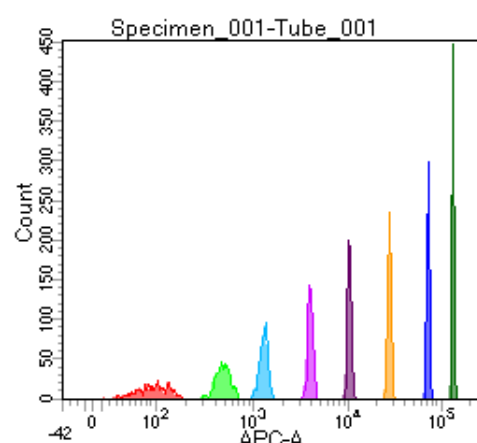

BD FACSDiva 8.0

Tube: Tube_001

Population	#Events	%Parent	%Total
All Events	5,000	####	100.0
P1	4,547	90.9	90.9
P2	564	12.4	11.3
P3	555	12.2	11.1
P4	609	13.4	12.2
P5	582	12.8	11.6
P6	569	12.5	11.4
P7	555	12.2	11.1
P8	539	11.9	10.8
P9	568	12.5	11.4