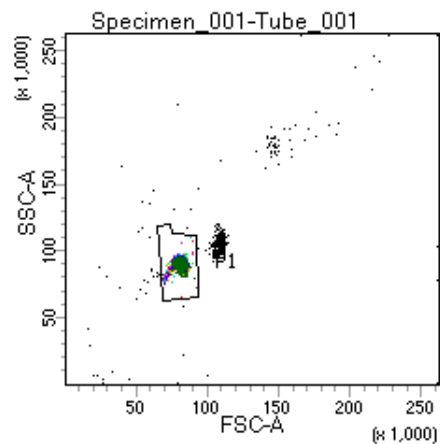

BD FACSDiva 8.0

Tube: Tube_001

Population	#Events	%Parent	%Total
All Events	5,000	####	100.0
P1	4,547	90.9	90.9
P2	564	12.4	11.3
P3	555	12.2	11.1
P4	609	13.4	12.2
P5	582	12.8	11.6
P6	569	12.5	11.4
P7	555	12.2	11.1
P8	539	11.9	10.8
P9	568	12.5	11.4