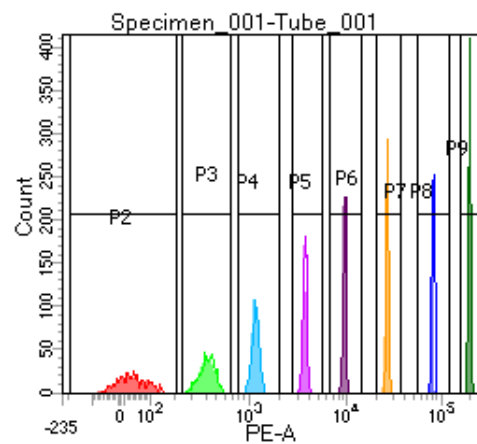

BD FACSDiva 8.0

Tube: Tube_001

Population	#Events	%Parent	%Total
All Events	5,000	####	100.0
P1	4,547	90.9	90.9
P2	564	12.4	11.3
P3	555	12.2	11.1
P4	609	13.4	12.2
P5	582	12.8	11.6
P6	569	12.5	11.4
P7	555	12.2	11.1
P8	539	11.9	10.8
P9	568	12.5	11.4