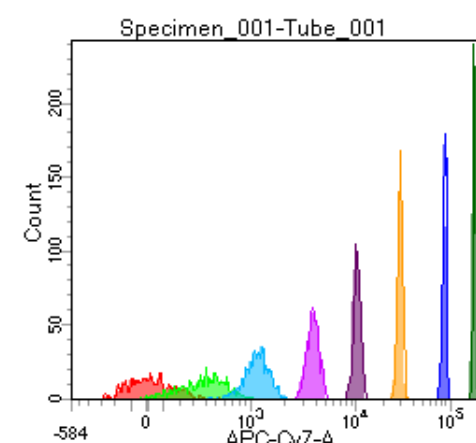

BD FACSDiva 8.0

Tube: Tube_001

Population	#Events	%Parent	%Total
All Events	5,000	####	100.0
P1	4,547	90.9	90.9
P2	564	12.4	11.3
P3	555	12.2	11.1
P4	609	13.4	12.2
P5	582	12.8	11.6
P6	569	12.5	11.4
P7	555	12.2	11.1
P8	539	11.9	10.8
P9	568	12.5	11.4