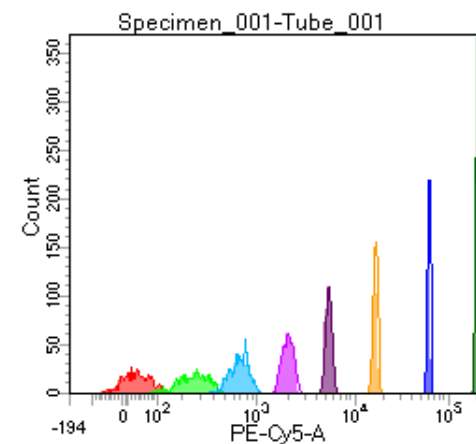

BD FACSDiva 8.0

Tube: Tube_001

Population	#Events	%Parent	%Total
All Events	5,000	####	100.0
P1	4,547	90.9	90.9
P2	564	12.4	11.3
P3	555	12.2	11.1
P4	609	13.4	12.2
P5	582	12.8	11.6
P6	569	12.5	11.4
P7	555	12.2	11.1
P8	539	11.9	10.8
P9	568	12.5	11.4