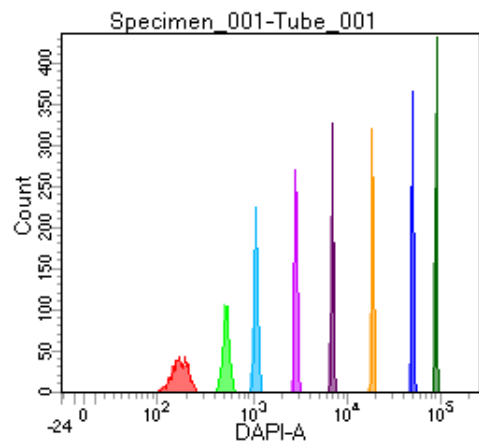

BD FACSDiva 8.0

Tube: Tube_001

Population	#Events	%Parent	%Total
All Events	5,000	####	100.0
P1	4,547	90.9	90.9
P2	564	12.4	11.3
P3	555	12.2	11.1
P4	609	13.4	12.2
P5	582	12.8	11.6
P6	569	12.5	11.4
P7	555	12.2	11.1
P8	539	11.9	10.8
P9	568	12.5	11.4