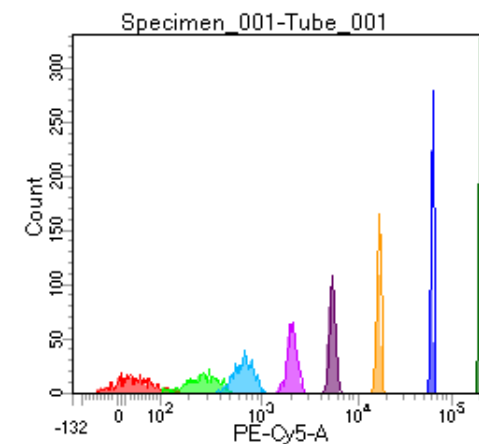

BD FACSDiva 8.0

Tube: Tube_001

Population	#Events	%Parent	%Total
All Events	4,455	####	100.0
P1	4,041	90.7	90.7
P2	505	12.5	11.3
P3	479	11.9	10.8
P4	515	12.7	11.6
P5	491	12.2	11.0
P6	502	12.4	11.3
P7	512	12.7	11.5
P8	545	13.5	12.2
P9	479	11.9	10.8