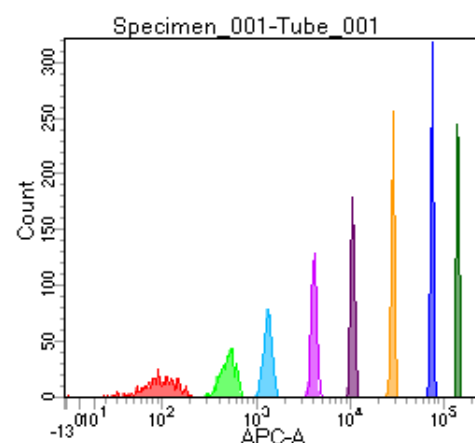

BD FACSDiva 8.0

Tube: Tube_001

Population	#Events	%Parent	%Total
All Events	4,455	####	100.0
P1	4,041	90.7	90.7
P2	505	12.5	11.3
P3	479	11.9	10.8
P4	515	12.7	11.6
P5	491	12.2	11.0
P6	502	12.4	11.3
P7	512	12.7	11.5
P8	545	13.5	12.2
P9	479	11.9	10.8