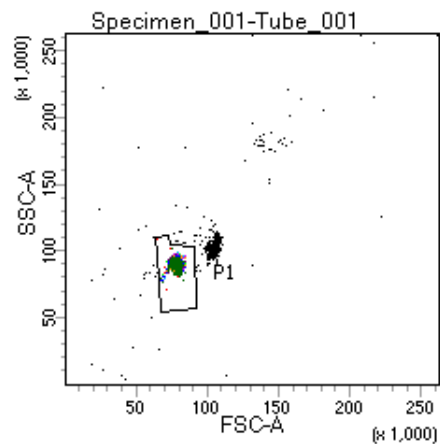

BD FACSDiva 8.0

Tube: Tube_001

Population	#Events	%Parent	%Total
All Events	4,455	####	100.0
P1	4,041	90.7	90.7
P2	505	12.5	11.3
P3	479	11.9	10.8
P4	515	12.7	11.6
P5	491	12.2	11.0
P6	502	12.4	11.3
P7	512	12.7	11.5
P8	545	13.5	12.2
P9	479	11.9	10.8