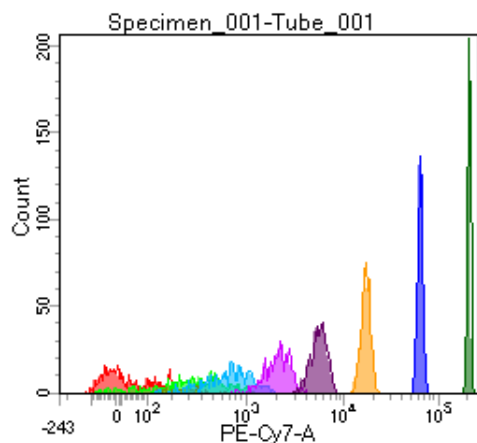

BD FACSDiva 8.0

Tube: Tube_001

Population	#Events	%Parent	%Total
All Events	4,455	####	100.0
P1	4,041	90.7	90.7
P2	505	12.5	11.3
P3	479	11.9	10.8
P4	515	12.7	11.6
P5	491	12.2	11.0
P6	502	12.4	11.3
P7	512	12.7	11.5
P8	545	13.5	12.2
P9	479	11.9	10.8