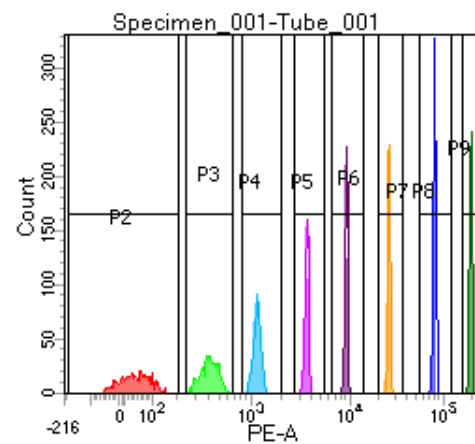

BD FACSDiva 8.0

Tube: Tube_001

Population	#Events	%Parent	%Total
All Events	4,455	####	100.0
P1	4,041	90.7	90.7
P2	505	12.5	11.3
P3	479	11.9	10.8
P4	515	12.7	11.6
P5	491	12.2	11.0
P6	502	12.4	11.3
P7	512	12.7	11.5
P8	545	13.5	12.2
P9	479	11.9	10.8