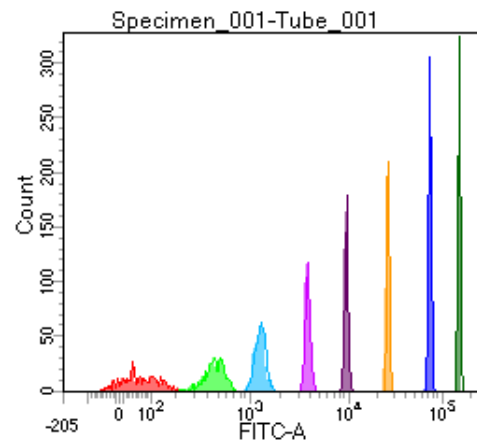

BD FACSDiva 8.0

Tube: Tube_001

Population	#Events	%Parent	%Total
All Events	4,455	####	100.0
P1	4,041	90.7	90.7
P2	505	12.5	11.3
P3	479	11.9	10.8
P4	515	12.7	11.6
P5	491	12.2	11.0
P6	502	12.4	11.3
P7	512	12.7	11.5
P8	545	13.5	12.2
P9	479	11.9	10.8