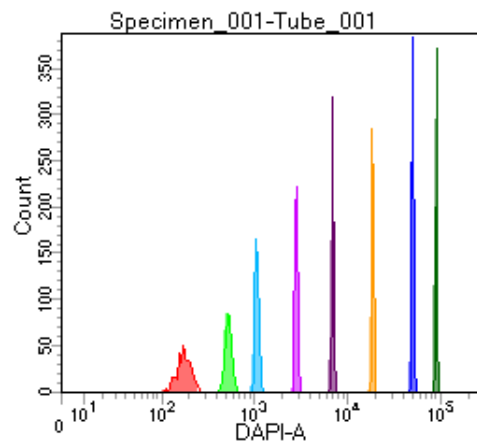

BD FACSDiva 8.0

Tube: Tube_001

Population	#Events	%Parent	%Total
All Events	4,455	####	100.0
P1	4,041	90.7	90.7
P2	505	12.5	11.3
P3	479	11.9	10.8
P4	515	12.7	11.6
P5	491	12.2	11.0
P6	502	12.4	11.3
P7	512	12.7	11.5
P8	545	13.5	12.2
P9	479	11.9	10.8