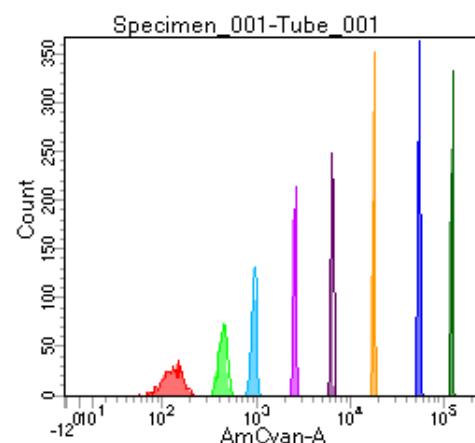

BD FACSDiva 8.0

Tube: Tube_001

Population	#Events	%Parent	%Total
All Events	4,455	####	100.0
P1	4,041	90.7	90.7
P2	505	12.5	11.3
P3	479	11.9	10.8
P4	515	12.7	11.6
P5	491	12.2	11.0
P6	502	12.4	11.3
P7	512	12.7	11.5
P8	545	13.5	12.2
P9	479	11.9	10.8