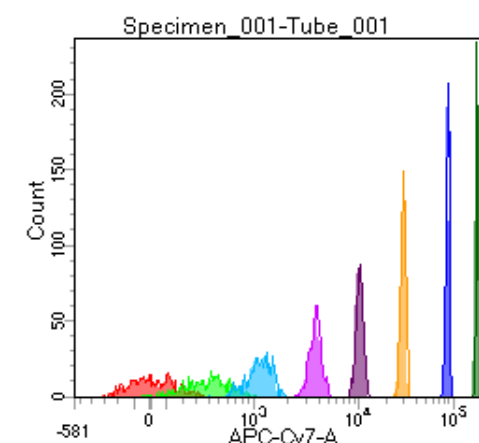

BD FACSDiva 8.0

Tube: Tube_001

Population	#Events	%Parent	%Total
All Events	4,455	####	100.0
P1	4,041	90.7	90.7
P2	505	12.5	11.3
P3	479	11.9	10.8
P4	515	12.7	11.6
P5	491	12.2	11.0
P6	502	12.4	11.3
P7	512	12.7	11.5
P8	545	13.5	12.2
P9	479	11.9	10.8