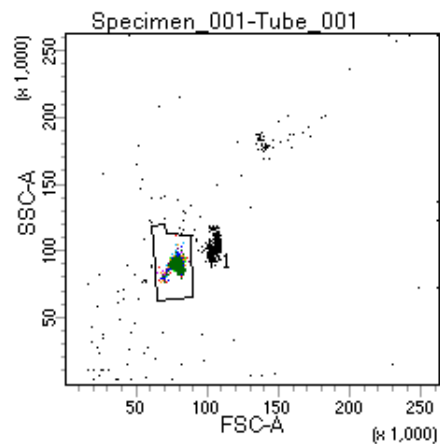

BD FACSDiva 8.0

Tube: Tube_001

| Population | #Events | %Parent | %Total |
|------------|---------|---------|--------|
| All Events | 5,000 | #### | 100.0 |
| P1 | 4,510 | 90.2 | 90.2 |
| P2 | 575 | 12.7 | 11.5 |
| P3 | 538 | 11.9 | 10.8 |
| P4 | 549 | 12.2 | 11.0 |
| P5 | 570 | 12.6 | 11.4 |
| P6 | 590 | 13.1 | 11.8 |
| P7 | 549 | 12.2 | 11.0 |
| P8 | 556 | 12.3 | 11.1 |
| P9 | 572 | 12.7 | 11.4 |