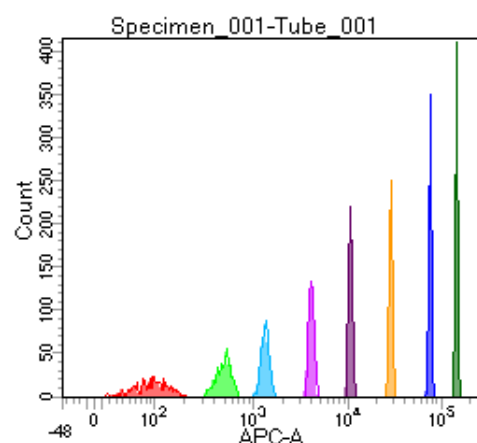

BD FACSDiva 8.0

Tube: Tube_001

| Population | #Events | %Parent | %Total |
|------------|---------|---------|--------|
| All Events | 5,000 | #### | 100.0 |
| P1 | 4,510 | 90.2 | 90.2 |
| P2 | 575 | 12.7 | 11.5 |
| P3 | 538 | 11.9 | 10.8 |
| P4 | 549 | 12.2 | 11.0 |
| P5 | 570 | 12.6 | 11.4 |
| P6 | 590 | 13.1 | 11.8 |
| P7 | 549 | 12.2 | 11.0 |
| P8 | 556 | 12.3 | 11.1 |
| P9 | 572 | 12.7 | 11.4 |