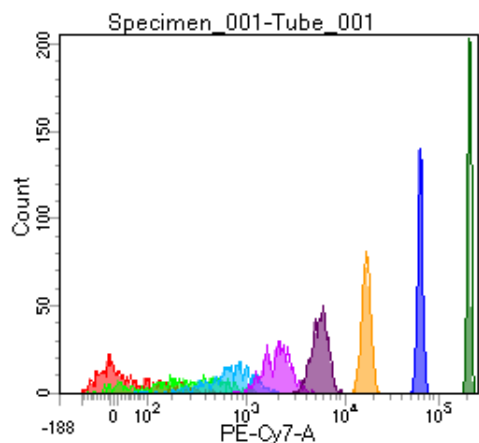

BD FACSDiva 8.0

Tube: Tube_001

| Population | #Events | %Parent | %Total |
|------------|---------|---------|--------|
| All Events | 5,000 | #### | 100.0 |
| P1 | 4,510 | 90.2 | 90.2 |
| P2 | 575 | 12.7 | 11.5 |
| P3 | 538 | 11.9 | 10.8 |
| P4 | 549 | 12.2 | 11.0 |
| P5 | 570 | 12.6 | 11.4 |
| P6 | 590 | 13.1 | 11.8 |
| P7 | 549 | 12.2 | 11.0 |
| P8 | 556 | 12.3 | 11.1 |
| P9 | 572 | 12.7 | 11.4 |