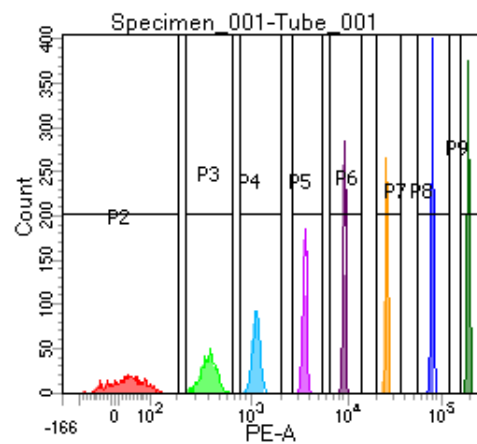

BD FACSDiva 8.0

Tube: Tube_001

| Population | #Events | %Parent | %Total |
|------------|---------|---------|--------|
| All Events | 5,000 | #### | 100.0 |
| P1 | 4,510 | 90.2 | 90.2 |
| P2 | 575 | 12.7 | 11.5 |
| P3 | 538 | 11.9 | 10.8 |
| P4 | 549 | 12.2 | 11.0 |
| P5 | 570 | 12.6 | 11.4 |
| P6 | 590 | 13.1 | 11.8 |
| P7 | 549 | 12.2 | 11.0 |
| P8 | 556 | 12.3 | 11.1 |
| P9 | 572 | 12.7 | 11.4 |