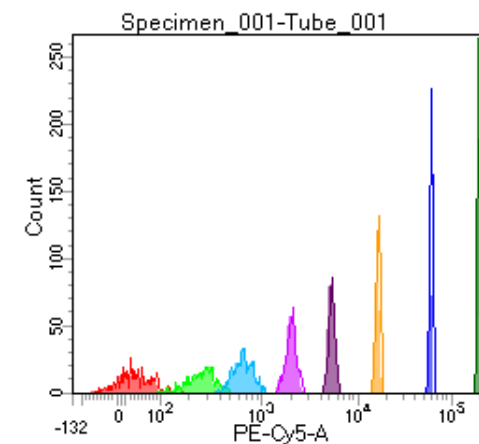

BD FACSDiva 8.0

Tube: Tube_001

Population	#Events	%Parent	%Total
All Events	3,915	####	100.0
P1	3,512	89.7	89.7
P2	452	12.9	11.5
P3	427	12.2	10.9
P4	459	13.1	11.7
P5	456	13.0	11.6
P6	428	12.2	10.9
P7	423	12.0	10.8
P8	428	12.2	10.9
P9	417	11.9	10.7