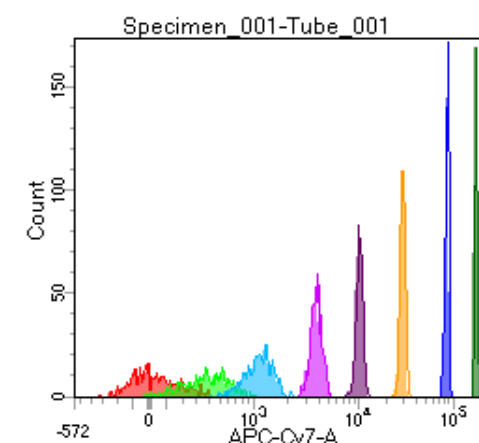

BD FACSDiva 8.0

Tube: Tube_001

Population	#Events	%Parent	%Total
All Events	3,915	####	100.0
P1	3,512	89.7	89.7
P2	452	12.9	11.5
P3	427	12.2	10.9
P4	459	13.1	11.7
P5	456	13.0	11.6
P6	428	12.2	10.9
P7	423	12.0	10.8
P8	428	12.2	10.9
P9	417	11.9	10.7