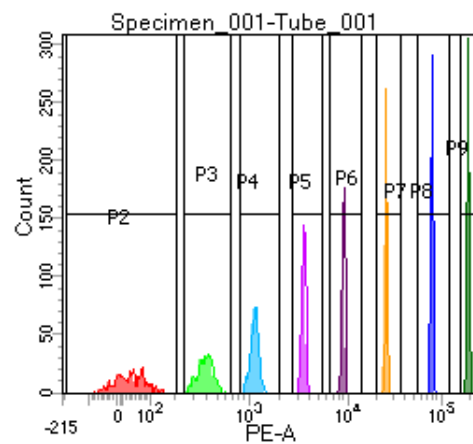

BD FACSDiva 8.0

Tube: Tube_001

Population	#Events	%Parent	%Total
All Events	3,915	####	100.0
P1	3,512	89.7	89.7
P2	452	12.9	11.5
P3	427	12.2	10.9
P4	459	13.1	11.7
P5	456	13.0	11.6
P6	428	12.2	10.9
P7	423	12.0	10.8
P8	428	12.2	10.9
P9	417	11.9	10.7