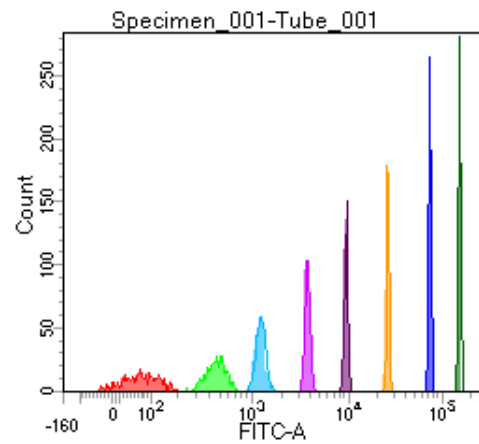

BD FACSDiva 8.0

Tube: Tube_001

Population	#Events	%Parent	%Total
All Events	3,915	####	100.0
P1	3,512	89.7	89.7
P2	452	12.9	11.5
P3	427	12.2	10.9
P4	459	13.1	11.7
P5	456	13.0	11.6
P6	428	12.2	10.9
P7	423	12.0	10.8
P8	428	12.2	10.9
P9	417	11.9	10.7