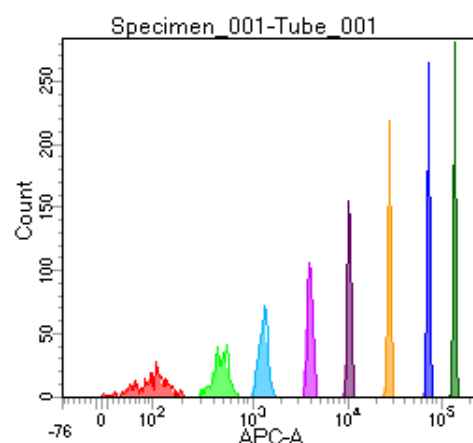

BD FACSDiva 8.0

Tube: Tube_001

Population	#Events	%Parent	%Total
All Events	3,915	####	100.0
P1	3,512	89.7	89.7
P2	452	12.9	11.5
P3	427	12.2	10.9
P4	459	13.1	11.7
P5	456	13.0	11.6
P6	428	12.2	10.9
P7	423	12.0	10.8
P8	428	12.2	10.9
P9	417	11.9	10.7