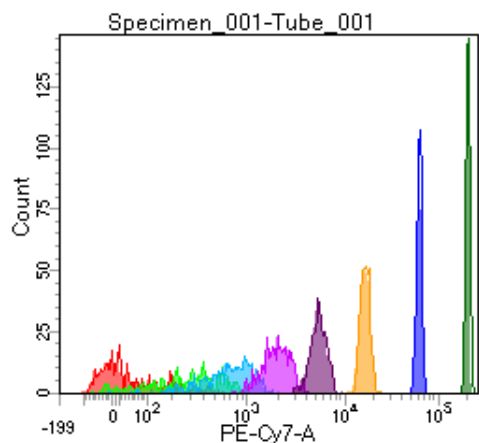

BD FACSDiva 8.0

Tube: Tube_001

Population	#Events	%Parent	%Total
All Events	3,915	####	100.0
P1	3,512	89.7	89.7
P2	452	12.9	11.5
P3	427	12.2	10.9
P4	459	13.1	11.7
P5	456	13.0	11.6
P6	428	12.2	10.9
P7	423	12.0	10.8
P8	428	12.2	10.9
P9	417	11.9	10.7