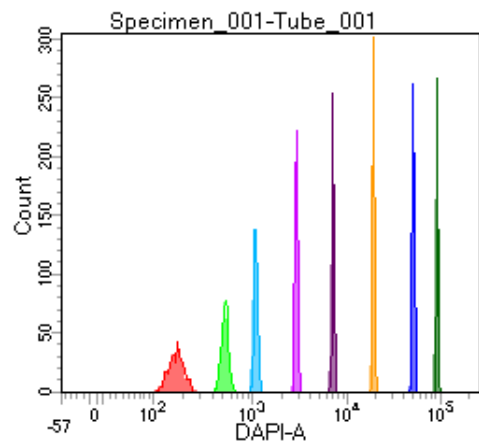

BD FACSDiva 8.0

Tube: Tube_001

Population	#Events	%Parent	%Total
All Events	3,915	####	100.0
P1	3,512	89.7	89.7
P2	452	12.9	11.5
P3	427	12.2	10.9
P4	459	13.1	11.7
P5	456	13.0	11.6
P6	428	12.2	10.9
P7	423	12.0	10.8
P8	428	12.2	10.9
P9	417	11.9	10.7