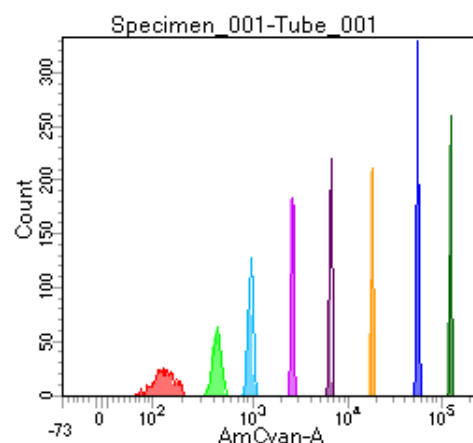

BD FACSDiva 8.0

Tube: Tube_001

Population	#Events	%Parent	%Total
All Events	3,915	####	100.0
P1	3,512	89.7	89.7
P2	452	12.9	11.5
P3	427	12.2	10.9
P4	459	13.1	11.7
P5	456	13.0	11.6
P6	428	12.2	10.9
P7	423	12.0	10.8
P8	428	12.2	10.9
P9	417	11.9	10.7