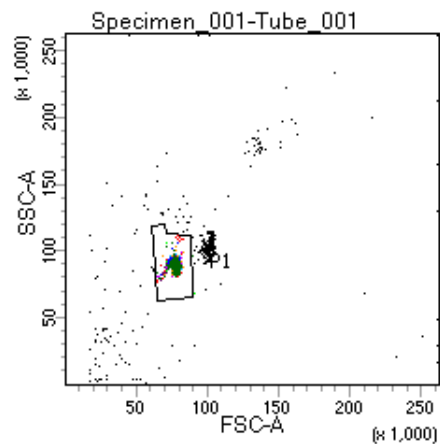

BD FACSDiva 8.0

Tube: Tube_001

Population	#Events	%Parent	%Total
All Events	3,915	####	100.0
P1	3,512	89.7	89.7
P2	452	12.9	11.5
P3	427	12.2	10.9
P4	459	13.1	11.7
P5	456	13.0	11.6
P6	428	12.2	10.9
P7	423	12.0	10.8
P8	428	12.2	10.9
P9	417	11.9	10.7