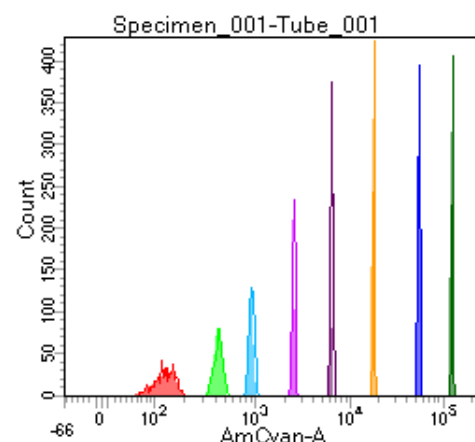

BD FACSDiva 8.0

Tube: Tube_001

Population	#Events	%Parent	%Total
All Events	5,000	####	100.0
P1	4,396	87.9	87.9
P2	562	12.8	11.2
P3	530	12.1	10.6
P4	526	12.0	10.5
P5	546	12.4	10.9
P6	574	13.1	11.5
P7	547	12.4	10.9
P8	588	13.4	11.8
P9	503	11.4	10.1