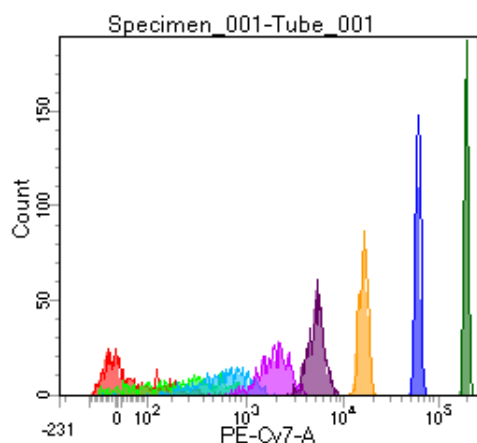

BD FACSDiva 8.0

Tube: Tube_001

Population	#Events	%Parent	%Total
All Events	5,000	####	100.0
P1	4,396	87.9	87.9
P2	562	12.8	11.2
P3	530	12.1	10.6
P4	526	12.0	10.5
P5	546	12.4	10.9
P6	574	13.1	11.5
P7	547	12.4	10.9
P8	588	13.4	11.8
P9	503	11.4	10.1