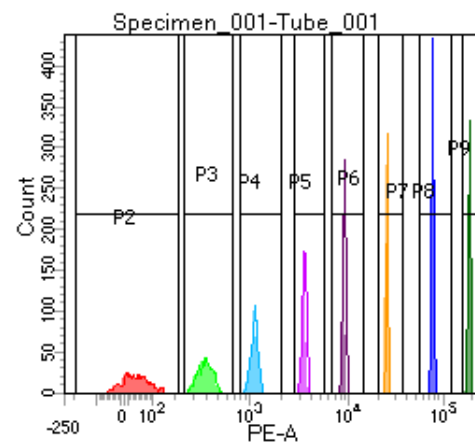

BD FACSDiva 8.0

Tube: Tube_001

Population	#Events	%Parent	%Total
All Events	5,000	####	100.0
P1	4,396	87.9	87.9
P2	562	12.8	11.2
P3	530	12.1	10.6
P4	526	12.0	10.5
P5	546	12.4	10.9
P6	574	13.1	11.5
P7	547	12.4	10.9
P8	588	13.4	11.8
P9	503	11.4	10.1