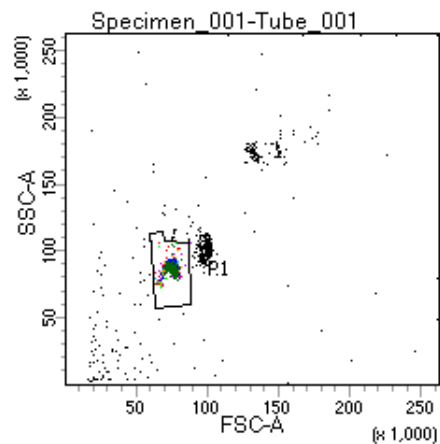

BD FACSDiva 8.0

Tube: Tube_001

Population	#Events	%Parent	%Total
All Events	5,000	####	100.0
P1	4,396	87.9	87.9
P2	562	12.8	11.2
P3	530	12.1	10.6
P4	526	12.0	10.5
P5	546	12.4	10.9
P6	574	13.1	11.5
P7	547	12.4	10.9
P8	588	13.4	11.8
P9	503	11.4	10.1