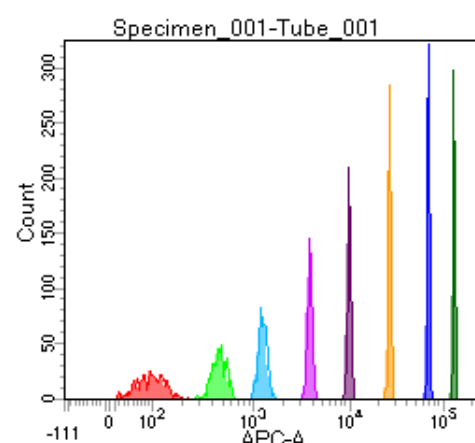

BD FACSDiva 8.0

Tube: Tube_001

Population	#Events	%Parent	%Total
All Events	5,000	####	100.0
P1	4,396	87.9	87.9
P2	562	12.8	11.2
P3	530	12.1	10.6
P4	526	12.0	10.5
P5	546	12.4	10.9
P6	574	13.1	11.5
P7	547	12.4	10.9
P8	588	13.4	11.8
P9	503	11.4	10.1