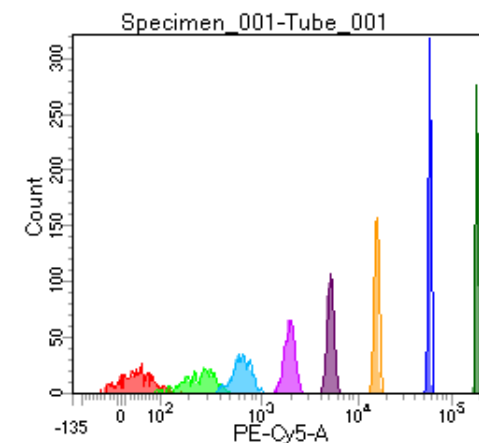

BD FACSDiva 8.0

Tube: Tube_001

Population	#Events	%Parent	%Total
All Events	5,000	####	100.0
P1	4,396	87.9	87.9
P2	562	12.8	11.2
P3	530	12.1	10.6
P4	526	12.0	10.5
P5	546	12.4	10.9
P6	574	13.1	11.5
P7	547	12.4	10.9
P8	588	13.4	11.8
P9	503	11.4	10.1