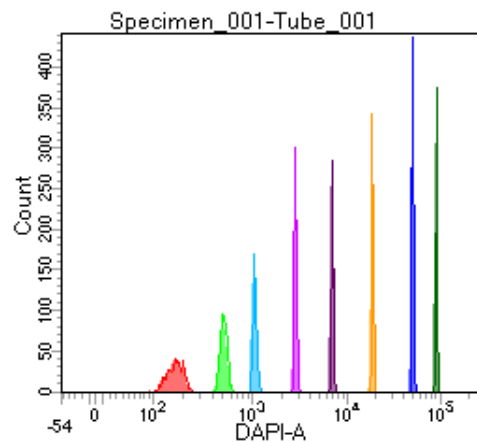

BD FACSDiva 8.0

Tube: Tube_001

Population	#Events	%Parent	%Total
All Events	5,000	####	100.0
P1	4,396	87.9	87.9
P2	562	12.8	11.2
P3	530	12.1	10.6
P4	526	12.0	10.5
P5	546	12.4	10.9
P6	574	13.1	11.5
P7	547	12.4	10.9
P8	588	13.4	11.8
P9	503	11.4	10.1