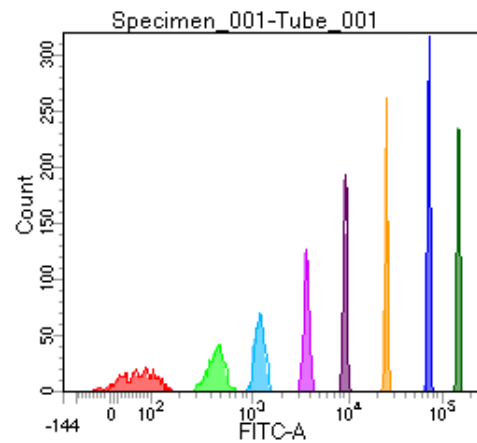

BD FACSDiva 8.0

Tube: Tube_001

Population	#Events	%Parent	%Total
All Events	5,000	####	100.0
P1	4,396	87.9	87.9
P2	562	12.8	11.2
P3	530	12.1	10.6
P4	526	12.0	10.5
P5	546	12.4	10.9
P6	574	13.1	11.5
P7	547	12.4	10.9
P8	588	13.4	11.8
P9	503	11.4	10.1