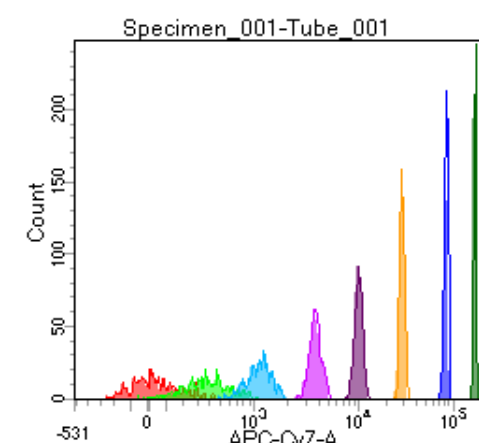

BD FACSDiva 8.0

Tube: Tube_001

Population	#Events	%Parent	%Total
All Events	5,000	####	100.0
P1	4,396	87.9	87.9
P2	562	12.8	11.2
P3	530	12.1	10.6
P4	526	12.0	10.5
P5	546	12.4	10.9
P6	574	13.1	11.5
P7	547	12.4	10.9
P8	588	13.4	11.8
P9	503	11.4	10.1