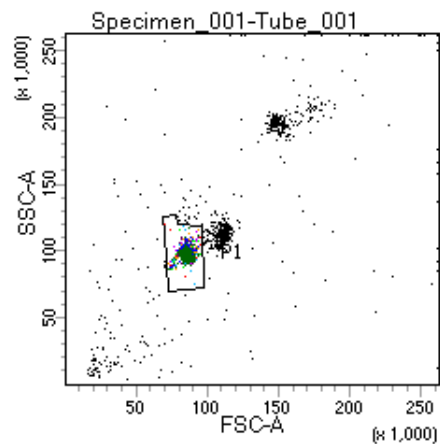

BD FACSDiva 8.0

Tube: Tube_001

Population	#Events	%Parent	%Total
All Events	4,887	####	100.0
P1	4,078	83.4	83.4
P2	464	11.4	9.5
P3	500	12.3	10.2
P4	515	12.6	10.5
P5	481	11.8	9.8
P6	553	13.6	11.3
P7	527	12.9	10.8
P8	491	12.0	10.0
P9	537	13.2	11.0