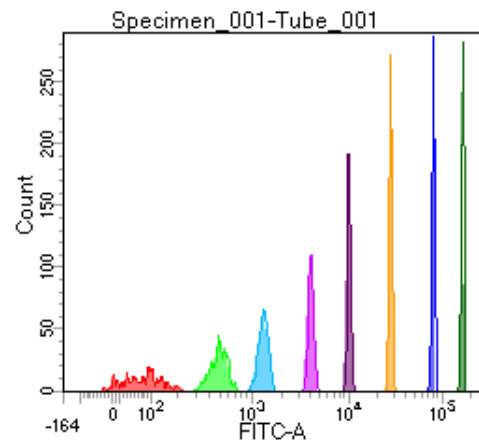

BD FACSDiva 8.0

Tube: Tube_001

Population	#Events	%Parent	%Total
All Events	4,887	####	100.0
P1	4,078	83.4	83.4
P2	464	11.4	9.5
P3	500	12.3	10.2
P4	515	12.6	10.5
P5	481	11.8	9.8
P6	553	13.6	11.3
P7	527	12.9	10.8
P8	491	12.0	10.0
P9	537	13.2	11.0