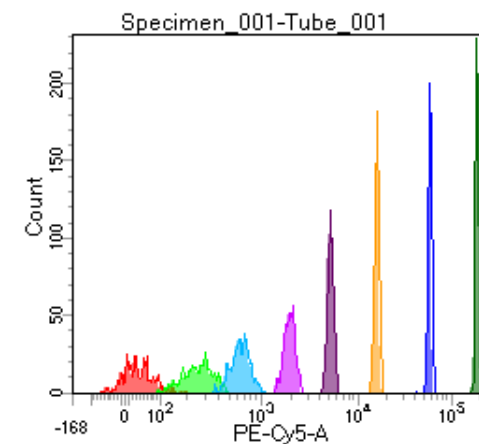

BD FACSDiva 8.0

Tube: Tube_001

Population	#Events	%Parent	%Total
All Events	4,887	####	100.0
P1	4,078	83.4	83.4
P2	464	11.4	9.5
P3	500	12.3	10.2
P4	515	12.6	10.5
P5	481	11.8	9.8
P6	553	13.6	11.3
P7	527	12.9	10.8
P8	491	12.0	10.0
P9	537	13.2	11.0