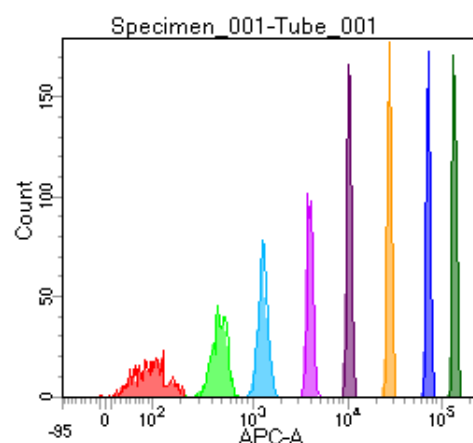

BD FACSDiva 8.0

Tube: Tube_001

Population	#Events	%Parent	%Total
All Events	4,887	####	100.0
P1	4,078	83.4	83.4
P2	464	11.4	9.5
P3	500	12.3	10.2
P4	515	12.6	10.5
P5	481	11.8	9.8
P6	553	13.6	11.3
P7	527	12.9	10.8
P8	491	12.0	10.0
P9	537	13.2	11.0