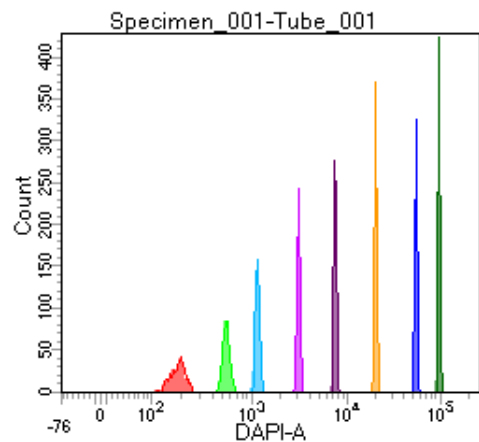

BD FACSDiva 8.0

Tube: Tube_001

Population	#Events	%Parent	%Total
All Events	4,887	####	100.0
P1	4,078	83.4	83.4
P2	464	11.4	9.5
P3	500	12.3	10.2
P4	515	12.6	10.5
P5	481	11.8	9.8
P6	553	13.6	11.3
P7	527	12.9	10.8
P8	491	12.0	10.0
P9	537	13.2	11.0