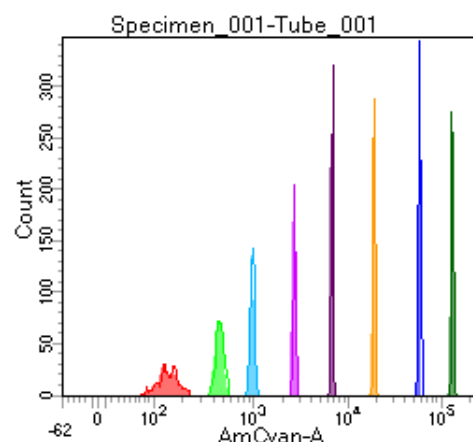

BD FACSDiva 8.0

Tube: Tube_001

Population	#Events	%Parent	%Total
All Events	4,887	####	100.0
P1	4,078	83.4	83.4
P2	464	11.4	9.5
P3	500	12.3	10.2
P4	515	12.6	10.5
P5	481	11.8	9.8
P6	553	13.6	11.3
P7	527	12.9	10.8
P8	491	12.0	10.0
P9	537	13.2	11.0