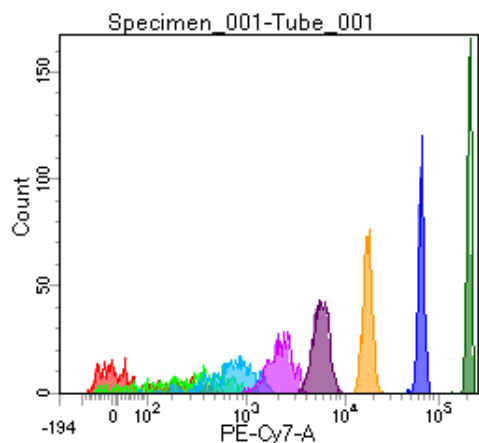

BD FACSDiva 8.0

Tube: Tube_001

Population	#Events	%Parent	%Total
All Events	4,887	####	100.0
P1	4,078	83.4	83.4
P2	464	11.4	9.5
P3	500	12.3	10.2
P4	515	12.6	10.5
P5	481	11.8	9.8
P6	553	13.6	11.3
P7	527	12.9	10.8
P8	491	12.0	10.0
P9	537	13.2	11.0