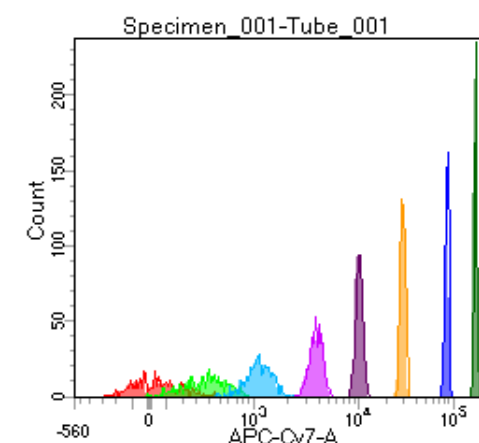

BD FACSDiva 8.0

Tube: Tube_001

Population	#Events	%Parent	%Total
All Events	4,887	####	100.0
P1	4,078	83.4	83.4
P2	464	11.4	9.5
P3	500	12.3	10.2
P4	515	12.6	10.5
P5	481	11.8	9.8
P6	553	13.6	11.3
P7	527	12.9	10.8
P8	491	12.0	10.0
P9	537	13.2	11.0