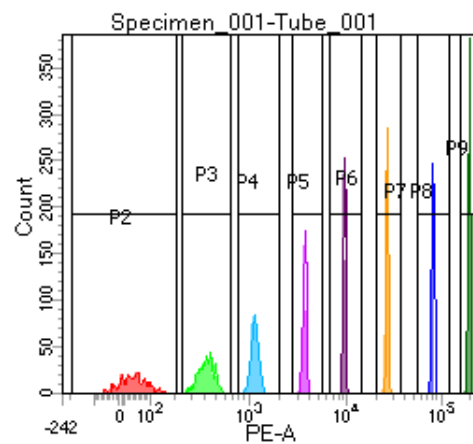

BD FACSDiva 8.0

Tube: Tube_001

Population	#Events	%Parent	%Total
All Events	4,887	####	100.0
P1	4,078	83.4	83.4
P2	464	11.4	9.5
P3	500	12.3	10.2
P4	515	12.6	10.5
P5	481	11.8	9.8
P6	553	13.6	11.3
P7	527	12.9	10.8
P8	491	12.0	10.0
P9	537	13.2	11.0