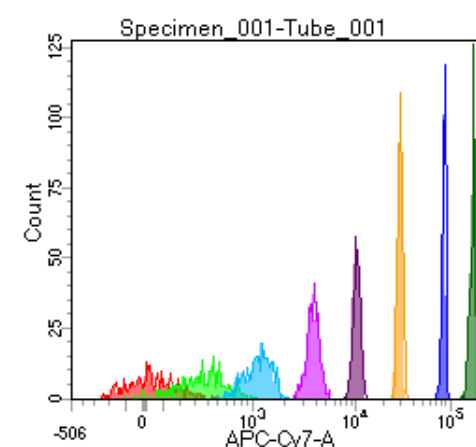

BD FACSDiva 8.0

Tube: Tube_001

Population	#Events	%Parent	%Total
All Events	3,159	####	100.0
P1	2,689	85.1	85.1
P2	316	11.8	10.0
P3	343	12.8	10.9
P4	349	13.0	11.0
P5	336	12.5	10.6
P6	310	11.5	9.8
P7	370	13.8	11.7
P8	306	11.4	9.7
P9	356	13.2	11.3