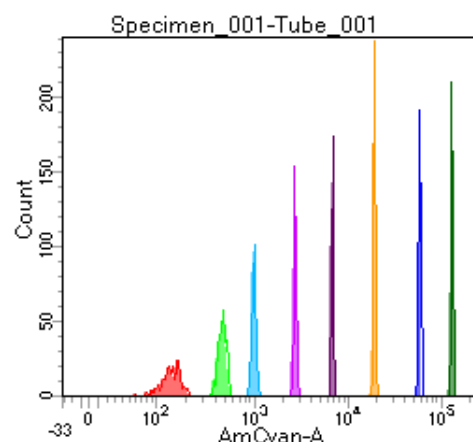

BD FACSDiva 8.0

Tube: Tube_001

Population	#Events	%Parent	%Total
All Events	3,159	####	100.0
P1	2,689	85.1	85.1
P2	316	11.8	10.0
P3	343	12.8	10.9
P4	349	13.0	11.0
P5	336	12.5	10.6
P6	310	11.5	9.8
P7	370	13.8	11.7
P8	306	11.4	9.7
P9	356	13.2	11.3