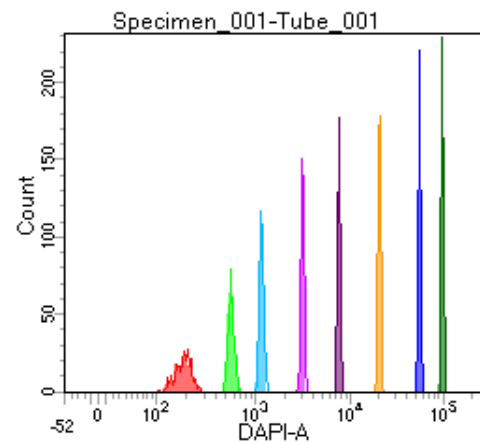

BD FACSDiva 8.0

Tube: Tube_001

Population	#Events	%Parent	%Total
All Events	3,159	####	100.0
P1	2,689	85.1	85.1
P2	316	11.8	10.0
P3	343	12.8	10.9
P4	349	13.0	11.0
P5	336	12.5	10.6
P6	310	11.5	9.8
P7	370	13.8	11.7
P8	306	11.4	9.7
P9	356	13.2	11.3