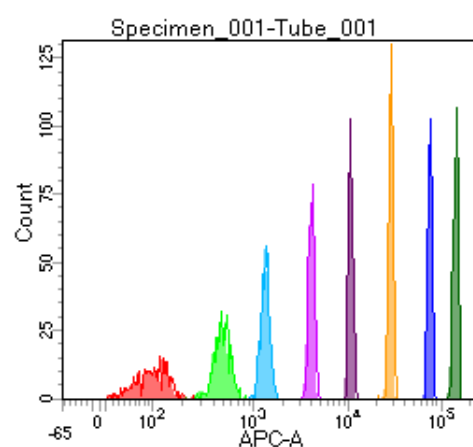

BD FACSDiva 8.0

Tube: Tube_001

Population	#Events	%Parent	%Total
All Events	3,159	####	100.0
P1	2,689	85.1	85.1
P2	316	11.8	10.0
P3	343	12.8	10.9
P4	349	13.0	11.0
P5	336	12.5	10.6
P6	310	11.5	9.8
P7	370	13.8	11.7
P8	306	11.4	9.7
P9	356	13.2	11.3