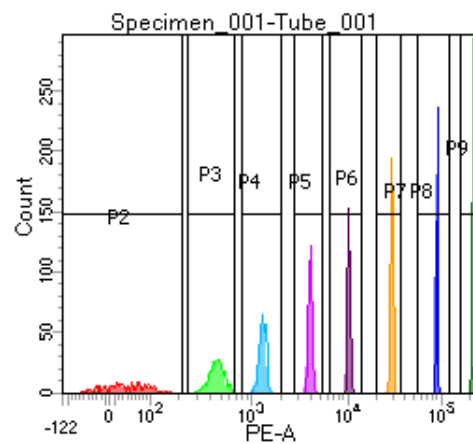

BD FACSDiva 8.0

Tube: Tube_001

Population	#Events	%Parent	%Total
All Events	3,159	####	100.0
P1	2,689	85.1	85.1
P2	316	11.8	10.0
P3	343	12.8	10.9
P4	349	13.0	11.0
P5	336	12.5	10.6
P6	310	11.5	9.8
P7	370	13.8	11.7
P8	306	11.4	9.7
P9	356	13.2	11.3