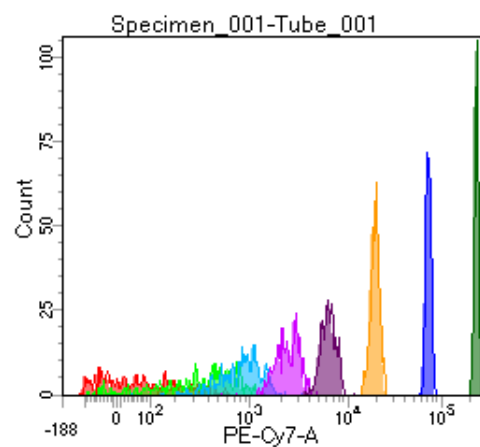

BD FACSDiva 8.0

Tube: Tube_001

Population	#Events	%Parent	%Total
All Events	3,159	####	100.0
P1	2,689	85.1	85.1
P2	316	11.8	10.0
P3	343	12.8	10.9
P4	349	13.0	11.0
P5	336	12.5	10.6
P6	310	11.5	9.8
P7	370	13.8	11.7
P8	306	11.4	9.7
P9	356	13.2	11.3