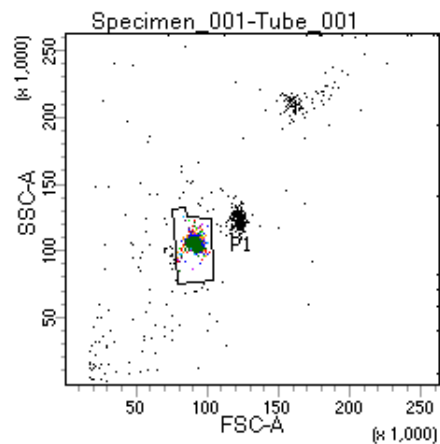

BD FACSDiva 8.0

Tube: Tube_001

Population	#Events	%Parent	%Total
All Events	3,159	####	100.0
P1	2,689	85.1	85.1
P2	316	11.8	10.0
P3	343	12.8	10.9
P4	349	13.0	11.0
P5	336	12.5	10.6
P6	310	11.5	9.8
P7	370	13.8	11.7
P8	306	11.4	9.7
P9	356	13.2	11.3