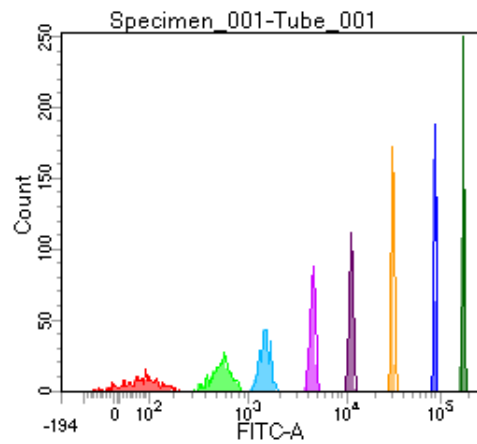

BD FACSDiva 8.0

Tube: Tube_001

Population	#Events	%Parent	%Total
All Events	3,159	####	100.0
P1	2,689	85.1	85.1
P2	316	11.8	10.0
P3	343	12.8	10.9
P4	349	13.0	11.0
P5	336	12.5	10.6
P6	310	11.5	9.8
P7	370	13.8	11.7
P8	306	11.4	9.7
P9	356	13.2	11.3