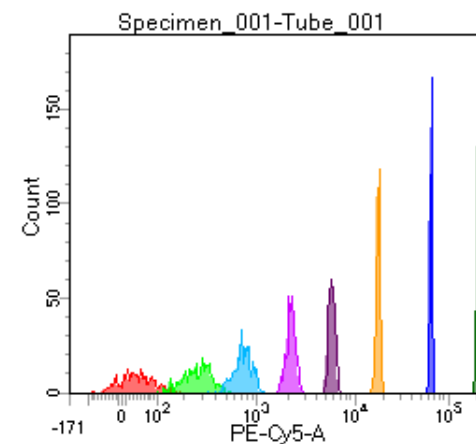

BD FACSDiva 8.0

Tube: Tube_001

Population	#Events	%Parent	%Total
All Events	3,159	####	100.0
P1	2,689	85.1	85.1
P2	316	11.8	10.0
P3	343	12.8	10.9
P4	349	13.0	11.0
P5	336	12.5	10.6
P6	310	11.5	9.8
P7	370	13.8	11.7
P8	306	11.4	9.7
P9	356	13.2	11.3