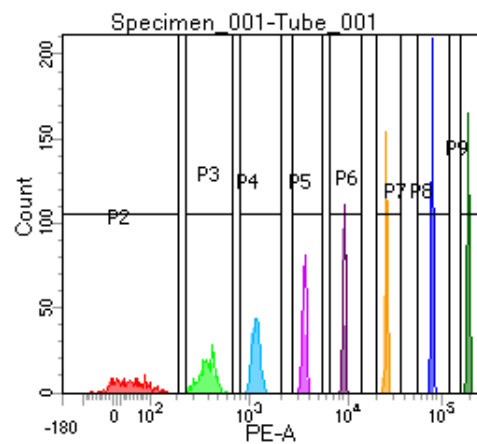

BD FACSDiva 8.0

Tube: Tube_001

| Population | #Events | %Parent | %Total |
|------------|---------|---------|--------|
| All Events | 2,538 | #### | 100.0 |
| P1 | 2,054 | 80.9 | 80.9 |
| P2 | 244 | 11.9 | 9.6 |
| P3 | 258 | 12.6 | 10.2 |
| P4 | 287 | 14.0 | 11.3 |
| P5 | 251 | 12.2 | 9.9 |
| P6 | 228 | 11.1 | 9.0 |
| P7 | 264 | 12.9 | 10.4 |
| P8 | 266 | 13.0 | 10.5 |
| P9 | 251 | 12.2 | 9.9 |