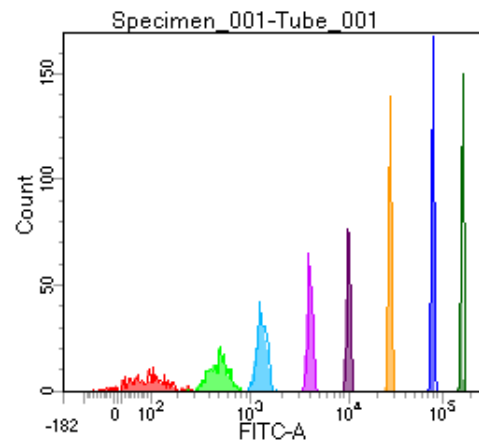

BD FACSDiva 8.0

Tube: Tube_001

| Population | #Events | %Parent | %Total |
|------------|---------|---------|--------|
| All Events | 2,538 | #### | 100.0 |
| P1 | 2,054 | 80.9 | 80.9 |
| P2 | 244 | 11.9 | 9.6 |
| P3 | 258 | 12.6 | 10.2 |
| P4 | 287 | 14.0 | 11.3 |
| P5 | 251 | 12.2 | 9.9 |
| P6 | 228 | 11.1 | 9.0 |
| P7 | 264 | 12.9 | 10.4 |
| P8 | 266 | 13.0 | 10.5 |
| P9 | 251 | 12.2 | 9.9 |