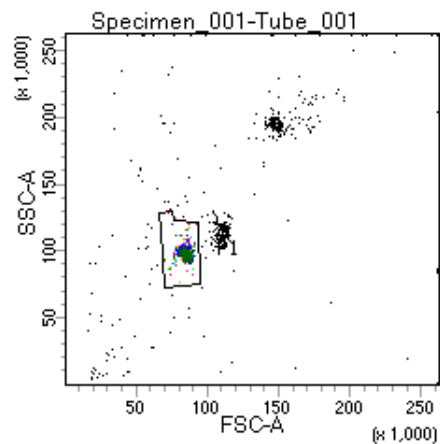

BD FACSDiva 8.0

Tube: Tube_001

| Population | #Events | %Parent | %Total |
|------------|---------|---------|--------|
| All Events | 2,538 | #### | 100.0 |
| P1 | 2,054 | 80.9 | 80.9 |
| P2 | 244 | 11.9 | 9.6 |
| P3 | 258 | 12.6 | 10.2 |
| P4 | 287 | 14.0 | 11.3 |
| P5 | 251 | 12.2 | 9.9 |
| P6 | 228 | 11.1 | 9.0 |
| P7 | 264 | 12.9 | 10.4 |
| P8 | 266 | 13.0 | 10.5 |
| P9 | 251 | 12.2 | 9.9 |