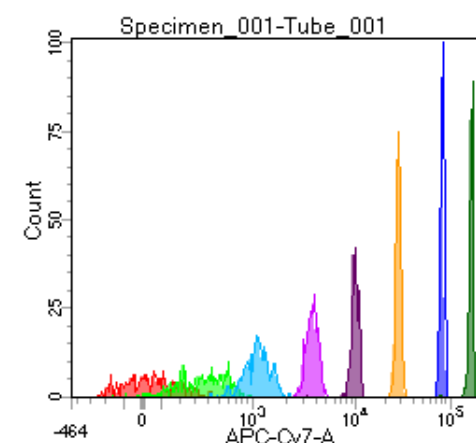

BD FACSDiva 8.0

Tube: Tube_001

| Population | #Events | %Parent | %Total |
|------------|---------|---------|--------|
| All Events | 2,538 | #### | 100.0 |
| P1 | 2,054 | 80.9 | 80.9 |
| P2 | 244 | 11.9 | 9.6 |
| P3 | 258 | 12.6 | 10.2 |
| P4 | 287 | 14.0 | 11.3 |
| P5 | 251 | 12.2 | 9.9 |
| P6 | 228 | 11.1 | 9.0 |
| P7 | 264 | 12.9 | 10.4 |
| P8 | 266 | 13.0 | 10.5 |
| P9 | 251 | 12.2 | 9.9 |