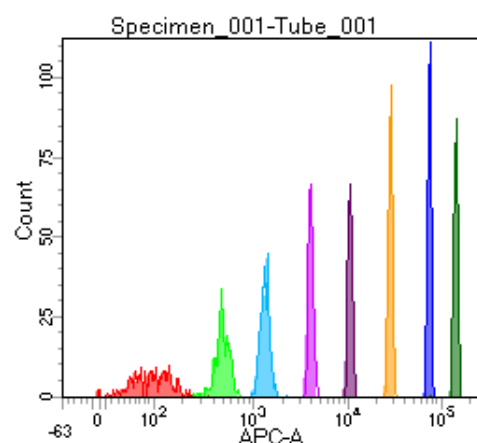

BD FACSDiva 8.0

Tube: Tube_001

| Population | #Events | %Parent | %Total |
|------------|---------|---------|--------|
| All Events | 2,538 | #### | 100.0 |
| P1 | 2,054 | 80.9 | 80.9 |
| P2 | 244 | 11.9 | 9.6 |
| P3 | 258 | 12.6 | 10.2 |
| P4 | 287 | 14.0 | 11.3 |
| P5 | 251 | 12.2 | 9.9 |
| P6 | 228 | 11.1 | 9.0 |
| P7 | 264 | 12.9 | 10.4 |
| P8 | 266 | 13.0 | 10.5 |
| P9 | 251 | 12.2 | 9.9 |