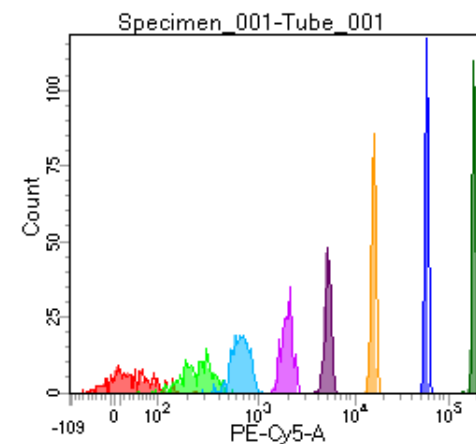

BD FACSDiva 8.0

Tube: Tube_001

| Population | #Events | %Parent | %Total |
|------------|---------|---------|--------|
| All Events | 2,538 | #### | 100.0 |
| P1 | 2,054 | 80.9 | 80.9 |
| P2 | 244 | 11.9 | 9.6 |
| P3 | 258 | 12.6 | 10.2 |
| P4 | 287 | 14.0 | 11.3 |
| P5 | 251 | 12.2 | 9.9 |
| P6 | 228 | 11.1 | 9.0 |
| P7 | 264 | 12.9 | 10.4 |
| P8 | 266 | 13.0 | 10.5 |
| P9 | 251 | 12.2 | 9.9 |