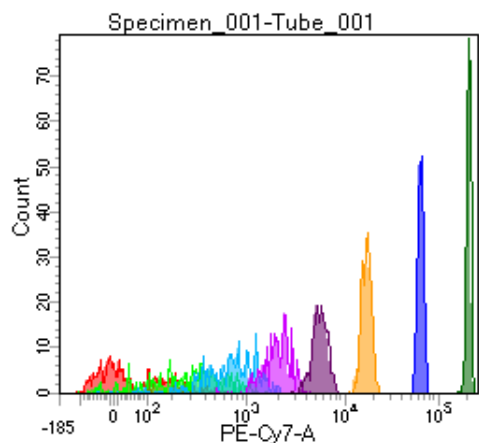

BD FACSDiva 8.0

Tube: Tube_001

| Population | #Events | %Parent | %Total |
|------------|---------|---------|--------|
| All Events | 2,538 | #### | 100.0 |
| P1 | 2,054 | 80.9 | 80.9 |
| P2 | 244 | 11.9 | 9.6 |
| P3 | 258 | 12.6 | 10.2 |
| P4 | 287 | 14.0 | 11.3 |
| P5 | 251 | 12.2 | 9.9 |
| P6 | 228 | 11.1 | 9.0 |
| P7 | 264 | 12.9 | 10.4 |
| P8 | 266 | 13.0 | 10.5 |
| P9 | 251 | 12.2 | 9.9 |