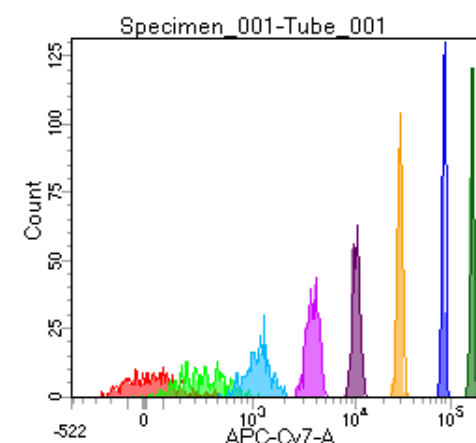

BD FACSDiva 8.0

Tube: Tube\_001

Population	#Events	%Parent	%Total
All Events	3,375	####	100.0
P1	2,820	83.6	83.6
P2	334	11.8	9.9
P3	338	12.0	10.0
P4	352	12.5	10.4
P5	379	13.4	11.2
P6	343	12.2	10.2
P7	355	12.6	10.5
P8	354	12.6	10.5
P9	360	12.8	10.7