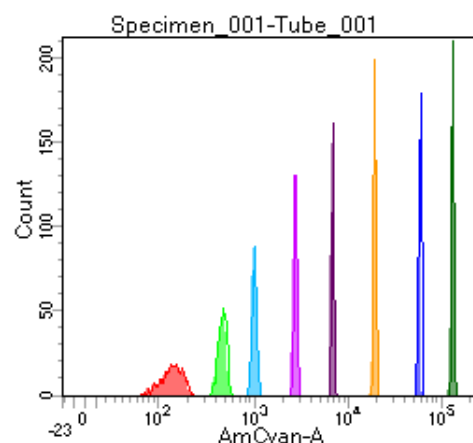

BD FACSDiva 8.0

Tube: Tube\_001

Population	#Events	%Parent	%Total
All Events	3,375	####	100.0
P1	2,820	83.6	83.6
P2	334	11.8	9.9
P3	338	12.0	10.0
P4	352	12.5	10.4
P5	379	13.4	11.2
P6	343	12.2	10.2
P7	355	12.6	10.5
P8	354	12.6	10.5
P9	360	12.8	10.7