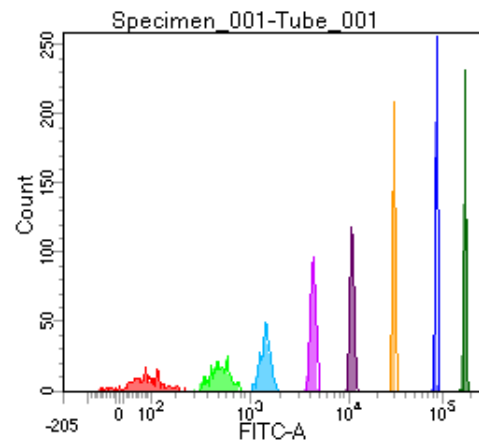

BD FACSDiva 8.0

Tube: Tube\_001

Population	#Events	%Parent	%Total
All Events	3,375	####	100.0
P1	2,820	83.6	83.6
P2	334	11.8	9.9
P3	338	12.0	10.0
P4	352	12.5	10.4
P5	379	13.4	11.2
P6	343	12.2	10.2
P7	355	12.6	10.5
P8	354	12.6	10.5
P9	360	12.8	10.7