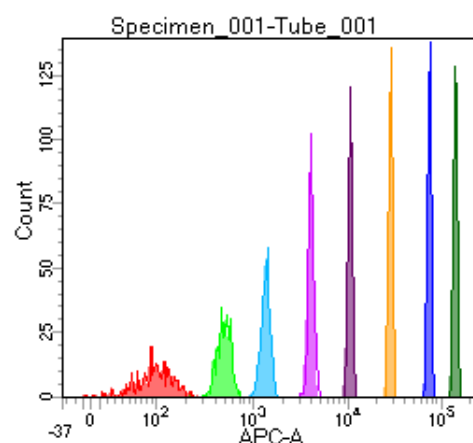

BD FACSDiva 8.0

Tube: Tube\_001

Population	#Events	%Parent	%Total
All Events	3,375	####	100.0
P1	2,820	83.6	83.6
P2	334	11.8	9.9
P3	338	12.0	10.0
P4	352	12.5	10.4
P5	379	13.4	11.2
P6	343	12.2	10.2
P7	355	12.6	10.5
P8	354	12.6	10.5
P9	360	12.8	10.7