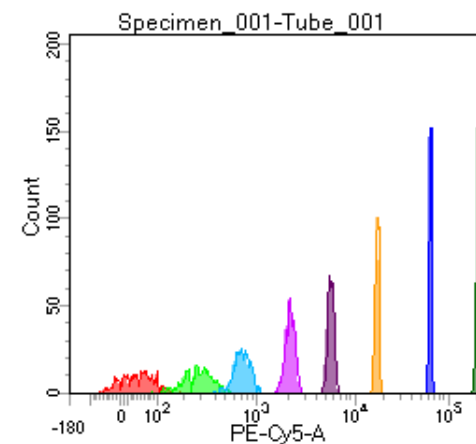

BD FACSDiva 8.0

Tube: Tube\_001

Population	#Events	%Parent	%Total
All Events	3,375	####	100.0
P1	2,820	83.6	83.6
P2	334	11.8	9.9
P3	338	12.0	10.0
P4	352	12.5	10.4
P5	379	13.4	11.2
P6	343	12.2	10.2
P7	355	12.6	10.5
P8	354	12.6	10.5
P9	360	12.8	10.7