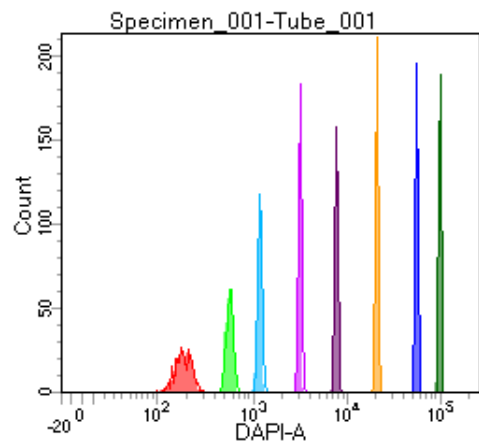

BD FACSDiva 8.0

Tube: Tube\_001

Population	#Events	%Parent	%Total
All Events	3,375	####	100.0
P1	2,820	83.6	83.6
P2	334	11.8	9.9
P3	338	12.0	10.0
P4	352	12.5	10.4
P5	379	13.4	11.2
P6	343	12.2	10.2
P7	355	12.6	10.5
P8	354	12.6	10.5
P9	360	12.8	10.7