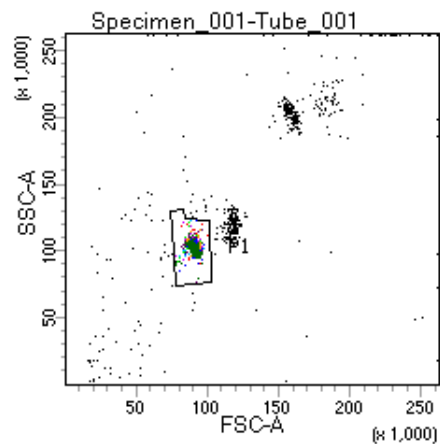

BD FACSDiva 8.0

Tube: Tube\_001

Population	#Events	%Parent	%Total
All Events	3,375	####	100.0
P1	2,820	83.6	83.6
P2	334	11.8	9.9
P3	338	12.0	10.0
P4	352	12.5	10.4
P5	379	13.4	11.2
P6	343	12.2	10.2
P7	355	12.6	10.5
P8	354	12.6	10.5
P9	360	12.8	10.7