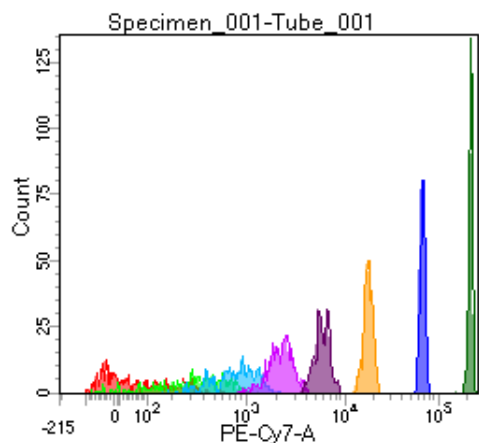

BD FACSDiva 8.0

Tube: Tube\_001

Population	#Events	%Parent	%Total
All Events	3,375	####	100.0
P1	2,820	83.6	83.6
P2	334	11.8	9.9
P3	338	12.0	10.0
P4	352	12.5	10.4
P5	379	13.4	11.2
P6	343	12.2	10.2
P7	355	12.6	10.5
P8	354	12.6	10.5
P9	360	12.8	10.7