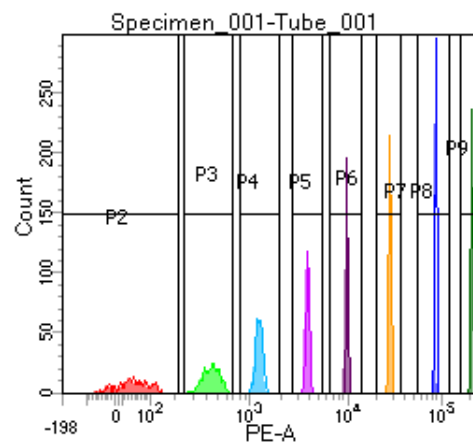

BD FACSDiva 8.0

Tube: Tube\_001

Population	#Events	%Parent	%Total
All Events	3,375	####	100.0
P1	2,820	83.6	83.6
P2	334	11.8	9.9
P3	338	12.0	10.0
P4	352	12.5	10.4
P5	379	13.4	11.2
P6	343	12.2	10.2
P7	355	12.6	10.5
P8	354	12.6	10.5
P9	360	12.8	10.7