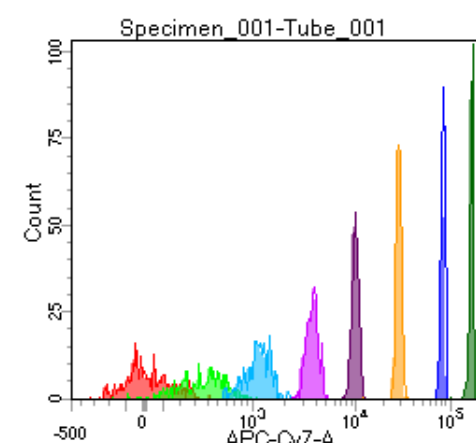

BD FACSDiva 8.0

Tube: Tube_001

Population	#Events	%Parent	%Total
All Events	2,754	####	100.0
P1	2,260	82.1	82.1
P2	307	13.6	11.1
P3	255	11.3	9.3
P4	287	12.7	10.4
P5	288	12.7	10.5
P6	288	12.7	10.5
P7	295	13.1	10.7
P8	260	11.5	9.4
P9	276	12.2	10.0