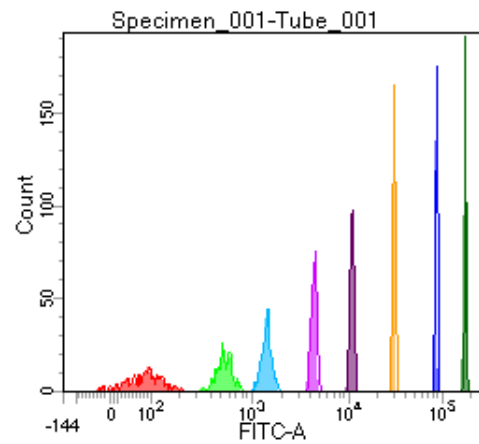

BD FACSDiva 8.0

Tube: Tube_001

Population	#Events	%Parent	%Total
All Events	2,754	####	100.0
P1	2,260	82.1	82.1
P2	307	13.6	11.1
P3	255	11.3	9.3
P4	287	12.7	10.4
P5	288	12.7	10.5
P6	288	12.7	10.5
P7	295	13.1	10.7
P8	260	11.5	9.4
P9	276	12.2	10.0