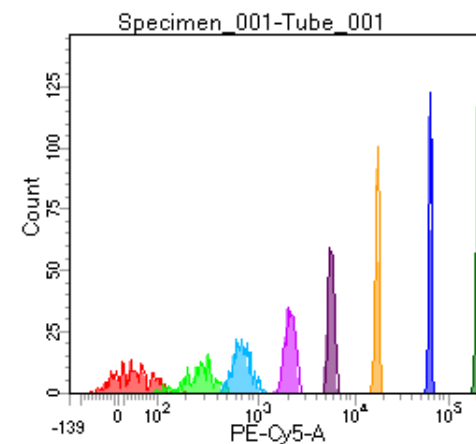

BD FACSDiva 8.0

Tube: Tube_001

Population	#Events	%Parent	%Total
All Events	2,754	####	100.0
P1	2,260	82.1	82.1
P2	307	13.6	11.1
P3	255	11.3	9.3
P4	287	12.7	10.4
P5	288	12.7	10.5
P6	288	12.7	10.5
P7	295	13.1	10.7
P8	260	11.5	9.4
P9	276	12.2	10.0