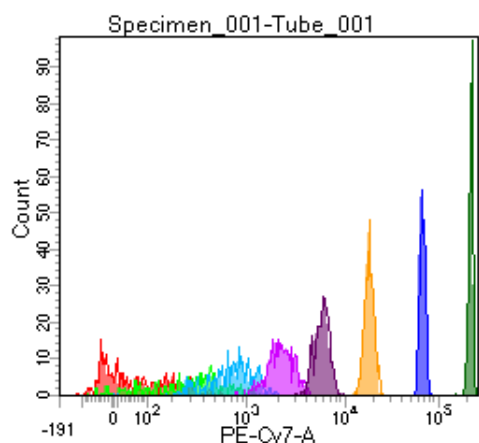

BD FACSDiva 8.0

Tube: Tube_001

Population	#Events	%Parent	%Total
All Events	2,754	####	100.0
P1	2,260	82.1	82.1
P2	307	13.6	11.1
P3	255	11.3	9.3
P4	287	12.7	10.4
P5	288	12.7	10.5
P6	288	12.7	10.5
P7	295	13.1	10.7
P8	260	11.5	9.4
P9	276	12.2	10.0