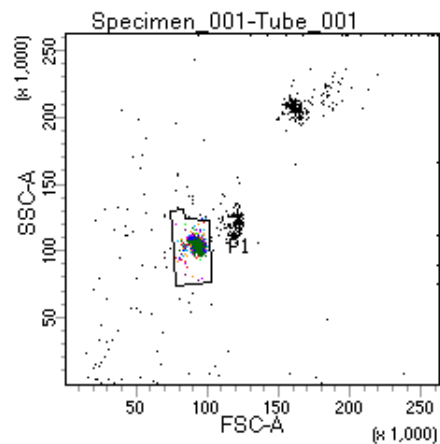

BD FACSDiva 8.0

Tube: Tube_001

Population	#Events	%Parent	%Total
All Events	2,754	####	100.0
P1	2,260	82.1	82.1
P2	307	13.6	11.1
P3	255	11.3	9.3
P4	287	12.7	10.4
P5	288	12.7	10.5
P6	288	12.7	10.5
P7	295	13.1	10.7
P8	260	11.5	9.4
P9	276	12.2	10.0