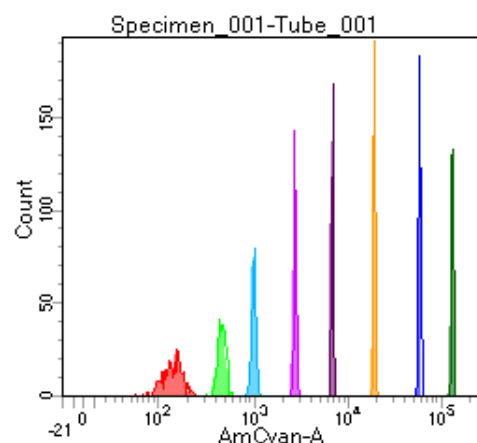

BD FACSDiva 8.0

Tube: Tube_001

Population	#Events	%Parent	%Total
All Events	2,754	####	100.0
P1	2,260	82.1	82.1
P2	307	13.6	11.1
P3	255	11.3	9.3
P4	287	12.7	10.4
P5	288	12.7	10.5
P6	288	12.7	10.5
P7	295	13.1	10.7
P8	260	11.5	9.4
P9	276	12.2	10.0