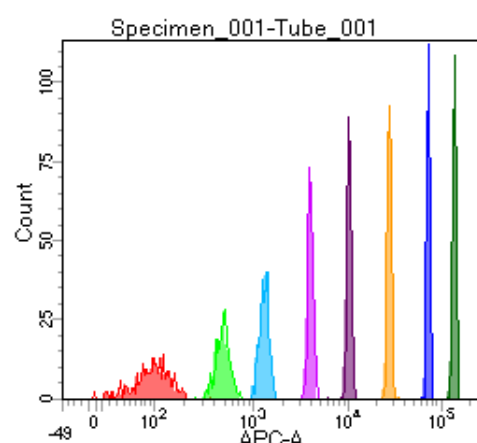

BD FACSDiva 8.0

Tube: Tube_001

Population	#Events	%Parent	%Total
All Events	2,754	####	100.0
P1	2,260	82.1	82.1
P2	307	13.6	11.1
P3	255	11.3	9.3
P4	287	12.7	10.4
P5	288	12.7	10.5
P6	288	12.7	10.5
P7	295	13.1	10.7
P8	260	11.5	9.4
P9	276	12.2	10.0