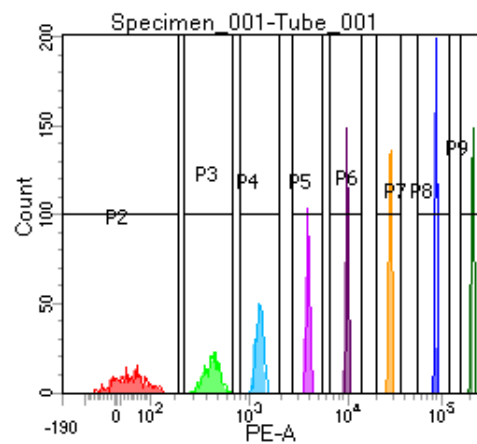

BD FACSDiva 8.0

Tube: Tube_001

Population	#Events	%Parent	%Total
All Events	2,754	####	100.0
P1	2,260	82.1	82.1
P2	307	13.6	11.1
P3	255	11.3	9.3
P4	287	12.7	10.4
P5	288	12.7	10.5
P6	288	12.7	10.5
P7	295	13.1	10.7
P8	260	11.5	9.4
P9	276	12.2	10.0