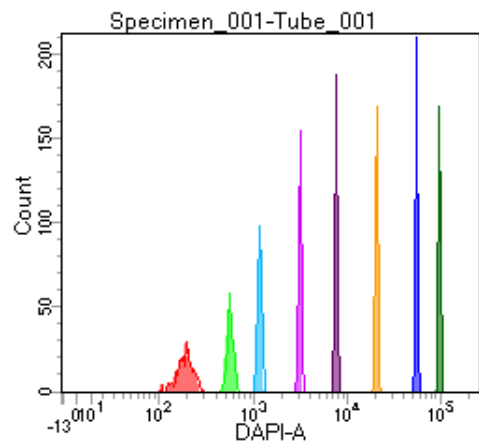

BD FACSDiva 8.0

Tube: Tube_001

Population	#Events	%Parent	%Total
All Events	2,754	####	100.0
P1	2,260	82.1	82.1
P2	307	13.6	11.1
P3	255	11.3	9.3
P4	287	12.7	10.4
P5	288	12.7	10.5
P6	288	12.7	10.5
P7	295	13.1	10.7
P8	260	11.5	9.4
P9	276	12.2	10.0