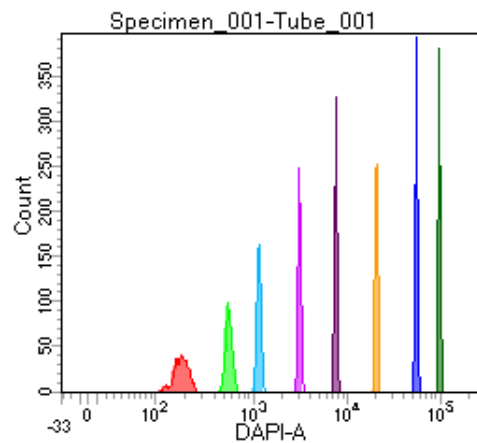

BD FACSDiva 8.0

Tube: Tube_001

Population	#Events	%Parent	%Total
All Events	5,000	####	100.0
P1	4,068	81.4	81.4
P2	512	12.6	10.2
P3	521	12.8	10.4
P4	488	12.0	9.8
P5	483	11.9	9.7
P6	499	12.3	10.0
P7	523	12.9	10.5
P8	514	12.6	10.3
P9	517	12.7	10.3