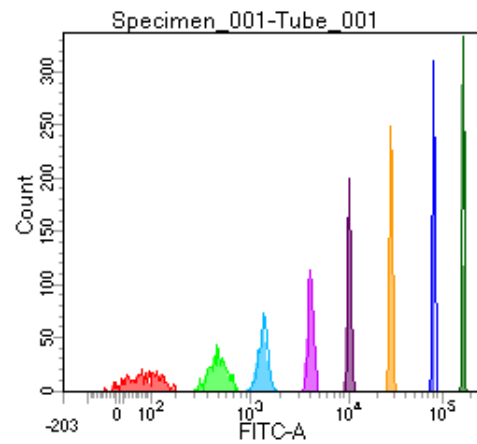

BD FACSDiva 8.0

Tube: Tube_001

Population	#Events	%Parent	%Total
All Events	5,000	####	100.0
P1	4,068	81.4	81.4
P2	512	12.6	10.2
P3	521	12.8	10.4
P4	488	12.0	9.8
P5	483	11.9	9.7
P6	499	12.3	10.0
P7	523	12.9	10.5
P8	514	12.6	10.3
P9	517	12.7	10.3