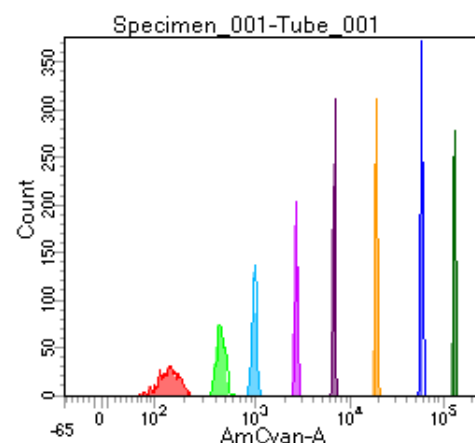

BD FACSDiva 8.0

Tube: Tube_001

Population	#Events	%Parent	%Total
All Events	5,000	####	100.0
P1	4,068	81.4	81.4
P2	512	12.6	10.2
P3	521	12.8	10.4
P4	488	12.0	9.8
P5	483	11.9	9.7
P6	499	12.3	10.0
P7	523	12.9	10.5
P8	514	12.6	10.3
P9	517	12.7	10.3