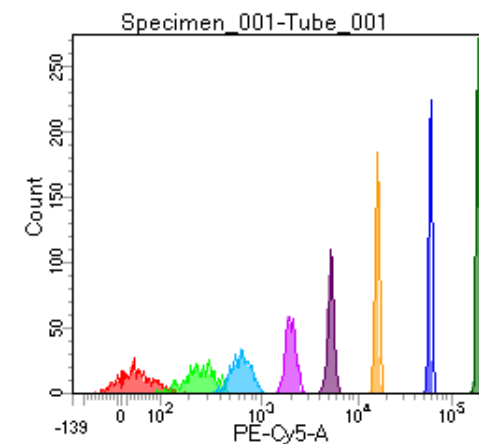

BD FACSDiva 8.0

Tube: Tube_001

Population	#Events	%Parent	%Total
All Events	5,000	####	100.0
P1	4,068	81.4	81.4
P2	512	12.6	10.2
P3	521	12.8	10.4
P4	488	12.0	9.8
P5	483	11.9	9.7
P6	499	12.3	10.0
P7	523	12.9	10.5
P8	514	12.6	10.3
P9	517	12.7	10.3