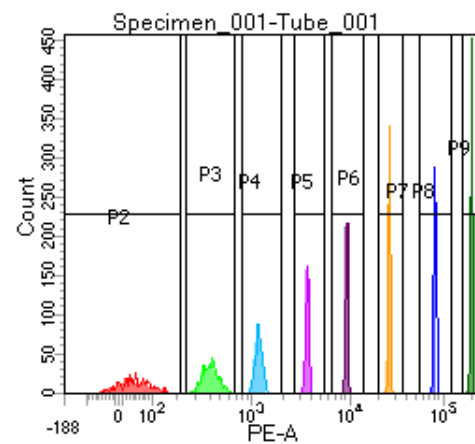

BD FACSDiva 8.0

Tube: Tube_001

Population	#Events	%Parent	%Total
All Events	5,000	####	100.0
P1	4,068	81.4	81.4
P2	512	12.6	10.2
P3	521	12.8	10.4
P4	488	12.0	9.8
P5	483	11.9	9.7
P6	499	12.3	10.0
P7	523	12.9	10.5
P8	514	12.6	10.3
P9	517	12.7	10.3