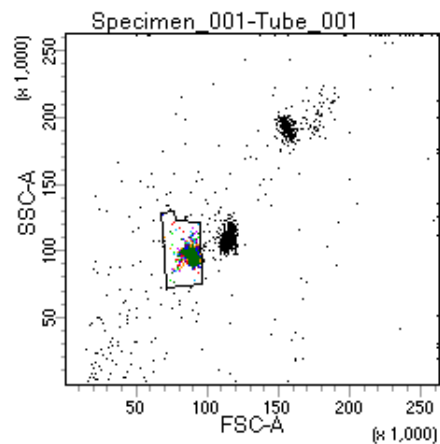

BD FACSDiva 8.0

Tube: Tube_001

Population	#Events	%Parent	%Total
All Events	5,000	####	100.0
P1	4,068	81.4	81.4
P2	512	12.6	10.2
P3	521	12.8	10.4
P4	488	12.0	9.8
P5	483	11.9	9.7
P6	499	12.3	10.0
P7	523	12.9	10.5
P8	514	12.6	10.3
P9	517	12.7	10.3