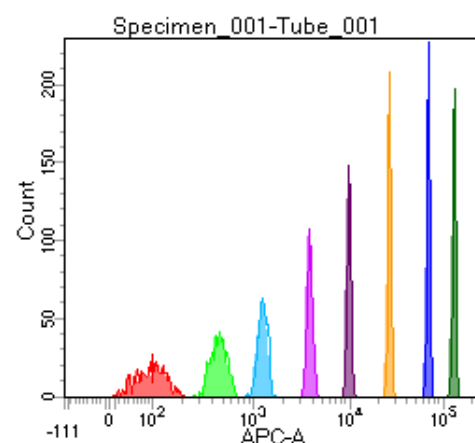

BD FACSDiva 8.0

Tube: Tube_001

Population	#Events	%Parent	%Total
All Events	5,000	####	100.0
P1	4,068	81.4	81.4
P2	512	12.6	10.2
P3	521	12.8	10.4
P4	488	12.0	9.8
P5	483	11.9	9.7
P6	499	12.3	10.0
P7	523	12.9	10.5
P8	514	12.6	10.3
P9	517	12.7	10.3