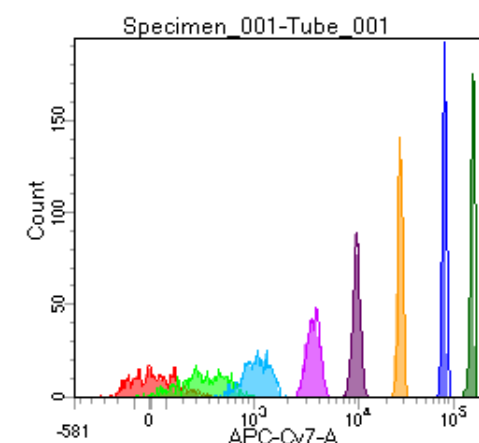

BD FACSDiva 8.0

Tube: Tube_001

Population	#Events	%Parent	%Total
All Events	5,000	####	100.0
P1	4,068	81.4	81.4
P2	512	12.6	10.2
P3	521	12.8	10.4
P4	488	12.0	9.8
P5	483	11.9	9.7
P6	499	12.3	10.0
P7	523	12.9	10.5
P8	514	12.6	10.3
P9	517	12.7	10.3