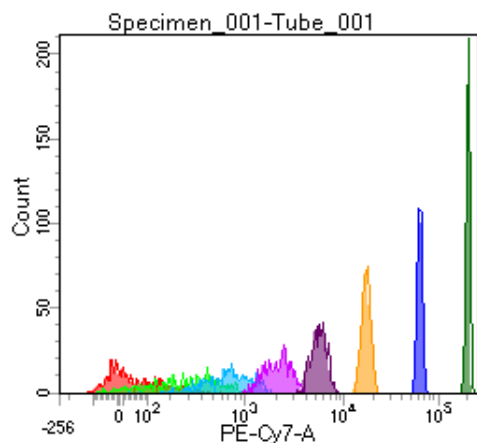

BD FACSDiva 8.0

Tube: Tube_001

Population	#Events	%Parent	%Total
All Events	5,000	####	100.0
P1	4,068	81.4	81.4
P2	512	12.6	10.2
P3	521	12.8	10.4
P4	488	12.0	9.8
P5	483	11.9	9.7
P6	499	12.3	10.0
P7	523	12.9	10.5
P8	514	12.6	10.3
P9	517	12.7	10.3