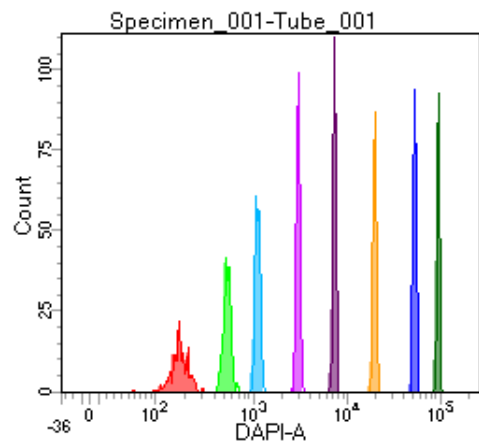

BD FACSDiva 8.0

Tube: Tube_001

Population	#Events	%Parent	%Total
All Events	2,214	####	100.0
P1	1,800	81.3	81.3
P2	188	10.4	8.5
P3	238	13.2	10.7
P4	239	13.3	10.8
P5	243	13.5	11.0
P6	247	13.7	11.2
P7	208	11.6	9.4
P8	226	12.6	10.2
P9	206	11.4	9.3