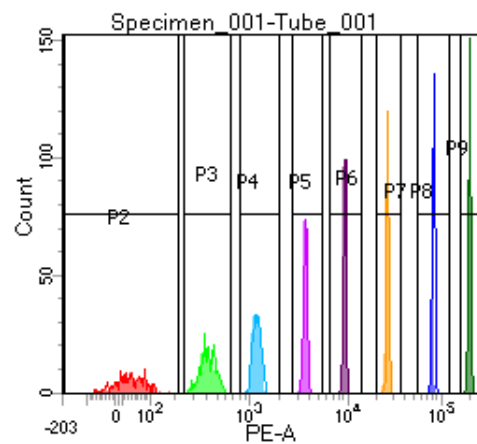

BD FACSDiva 8.0

Tube: Tube_001

Population	#Events	%Parent	%Total
All Events	2,214	####	100.0
P1	1,800	81.3	81.3
P2	188	10.4	8.5
P3	238	13.2	10.7
P4	239	13.3	10.8
P5	243	13.5	11.0
P6	247	13.7	11.2
P7	208	11.6	9.4
P8	226	12.6	10.2
P9	206	11.4	9.3