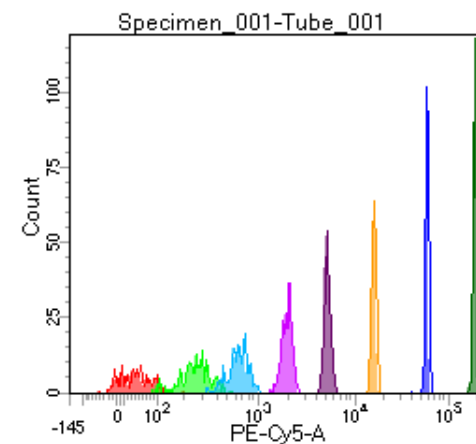

BD FACSDiva 8.0

Tube: Tube_001

Population	#Events	%Parent	%Total
All Events	2,214	####	100.0
P1	1,800	81.3	81.3
P2	188	10.4	8.5
P3	238	13.2	10.7
P4	239	13.3	10.8
P5	243	13.5	11.0
P6	247	13.7	11.2
P7	208	11.6	9.4
P8	226	12.6	10.2
P9	206	11.4	9.3