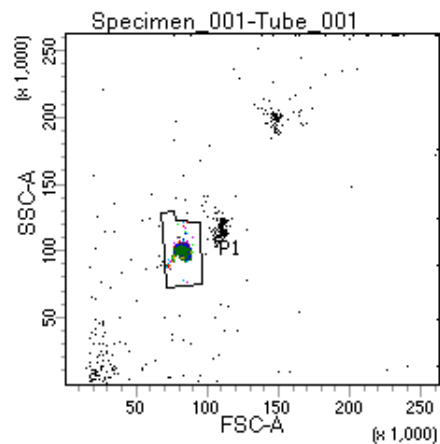

BD FACSDiva 8.0

Tube: Tube_001

Population	#Events	%Parent	%Total
All Events	2,214	####	100.0
P1	1,800	81.3	81.3
P2	188	10.4	8.5
P3	238	13.2	10.7
P4	239	13.3	10.8
P5	243	13.5	11.0
P6	247	13.7	11.2
P7	208	11.6	9.4
P8	226	12.6	10.2
P9	206	11.4	9.3