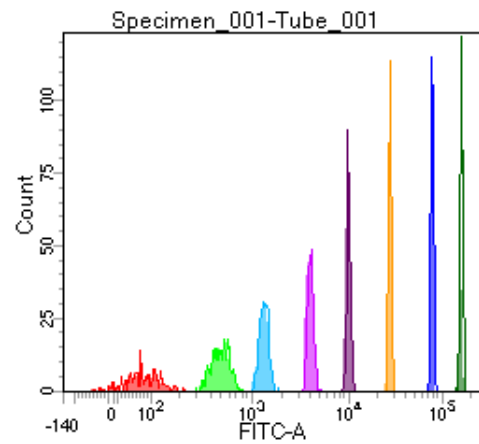

BD FACSDiva 8.0

Tube: Tube_001

Population	#Events	%Parent	%Total
All Events	2,214	####	100.0
P1	1,800	81.3	81.3
P2	188	10.4	8.5
P3	238	13.2	10.7
P4	239	13.3	10.8
P5	243	13.5	11.0
P6	247	13.7	11.2
P7	208	11.6	9.4
P8	226	12.6	10.2
P9	206	11.4	9.3