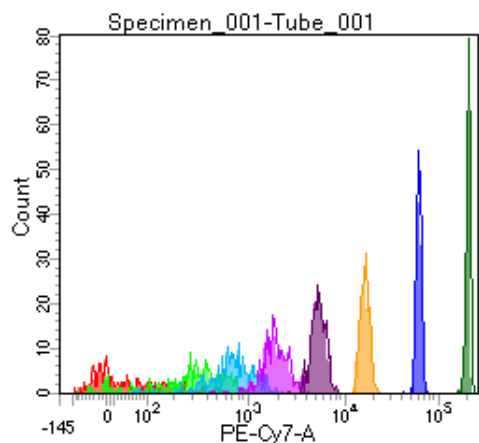

BD FACSDiva 8.0

Tube: Tube_001

Population	#Events	%Parent	%Total
All Events	2,214	####	100.0
P1	1,800	81.3	81.3
P2	188	10.4	8.5
P3	238	13.2	10.7
P4	239	13.3	10.8
P5	243	13.5	11.0
P6	247	13.7	11.2
P7	208	11.6	9.4
P8	226	12.6	10.2
P9	206	11.4	9.3