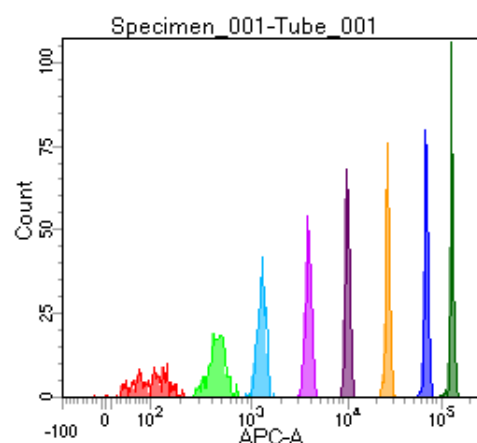

BD FACSDiva 8.0

Tube: Tube_001

Population	#Events	%Parent	%Total
All Events	2,214	####	100.0
P1	1,800	81.3	81.3
P2	188	10.4	8.5
P3	238	13.2	10.7
P4	239	13.3	10.8
P5	243	13.5	11.0
P6	247	13.7	11.2
P7	208	11.6	9.4
P8	226	12.6	10.2
P9	206	11.4	9.3