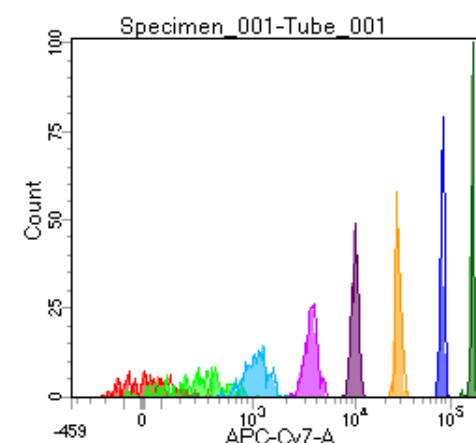

BD FACSDiva 8.0

Tube: Tube_001

Population	#Events	%Parent	%Total
All Events	2,214	####	100.0
P1	1,800	81.3	81.3
P2	188	10.4	8.5
P3	238	13.2	10.7
P4	239	13.3	10.8
P5	243	13.5	11.0
P6	247	13.7	11.2
P7	208	11.6	9.4
P8	226	12.6	10.2
P9	206	11.4	9.3