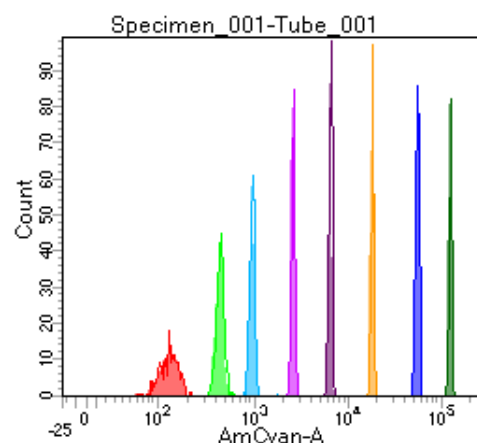

BD FACSDiva 8.0

Tube: Tube_001

Population	#Events	%Parent	%Total
All Events	2,214	####	100.0
P1	1,800	81.3	81.3
P2	188	10.4	8.5
P3	238	13.2	10.7
P4	239	13.3	10.8
P5	243	13.5	11.0
P6	247	13.7	11.2
P7	208	11.6	9.4
P8	226	12.6	10.2
P9	206	11.4	9.3