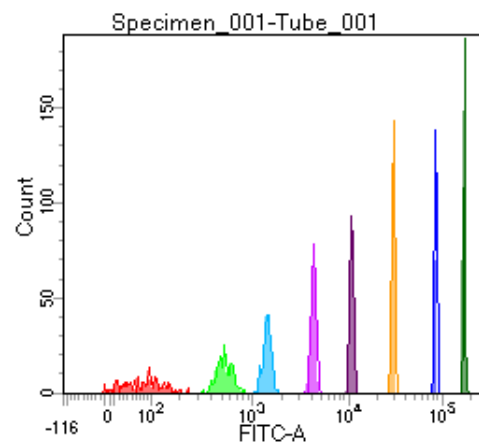

BD FACSDiva 8.0

Tube: Tube_001

Population	#Events	%Parent	%Total
All Events	2,565	####	100.0
P1	2,120	82.7	82.7
P2	254	12.0	9.9
P3	256	12.1	10.0
P4	270	12.7	10.5
P5	276	13.0	10.8
P6	255	12.0	9.9
P7	289	13.6	11.3
P8	249	11.7	9.7
P9	264	12.5	10.3