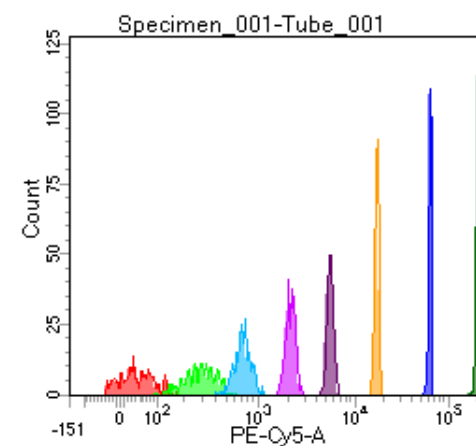

BD FACSDiva 8.0

Tube: Tube_001

Population	#Events	%Parent	%Total
All Events	2,565	####	100.0
P1	2,120	82.7	82.7
P2	254	12.0	9.9
P3	256	12.1	10.0
P4	270	12.7	10.5
P5	276	13.0	10.8
P6	255	12.0	9.9
P7	289	13.6	11.3
P8	249	11.7	9.7
P9	264	12.5	10.3