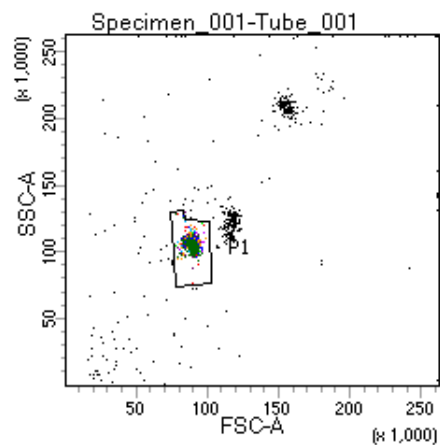

BD FACSDiva 8.0

Tube: Tube_001

Population	#Events	%Parent	%Total
All Events	2,565	####	100.0
P1	2,120	82.7	82.7
P2	254	12.0	9.9
P3	256	12.1	10.0
P4	270	12.7	10.5
P5	276	13.0	10.8
P6	255	12.0	9.9
P7	289	13.6	11.3
P8	249	11.7	9.7
P9	264	12.5	10.3