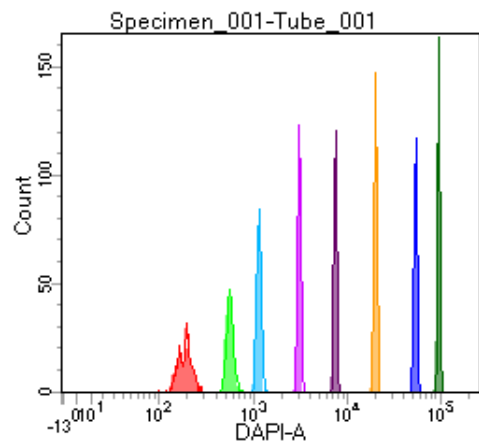

BD FACSDiva 8.0

Tube: Tube_001

Population	#Events	%Parent	%Total
All Events	2,565	####	100.0
P1	2,120	82.7	82.7
P2	254	12.0	9.9
P3	256	12.1	10.0
P4	270	12.7	10.5
P5	276	13.0	10.8
P6	255	12.0	9.9
P7	289	13.6	11.3
P8	249	11.7	9.7
P9	264	12.5	10.3