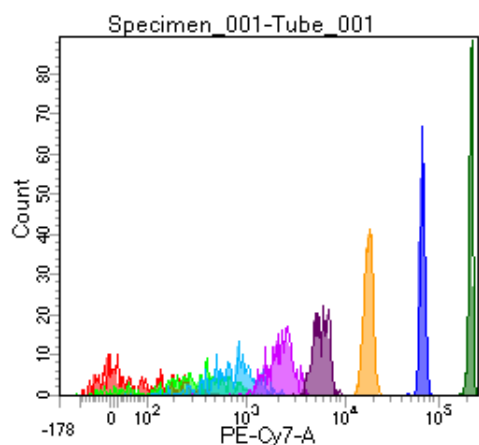

BD FACSDiva 8.0

Tube: Tube_001

Population	#Events	%Parent	%Total
All Events	2,565	####	100.0
P1	2,120	82.7	82.7
P2	254	12.0	9.9
P3	256	12.1	10.0
P4	270	12.7	10.5
P5	276	13.0	10.8
P6	255	12.0	9.9
P7	289	13.6	11.3
P8	249	11.7	9.7
P9	264	12.5	10.3