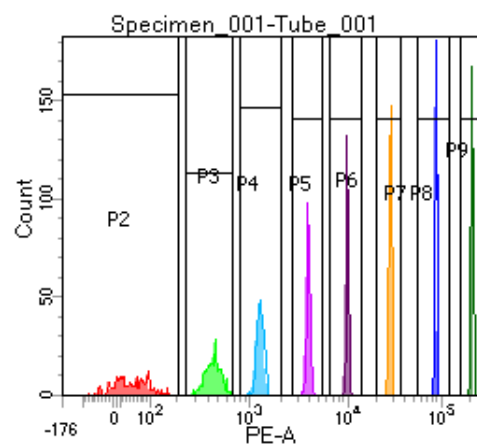

BD FACSDiva 8.0

Tube: Tube_001

Population	#Events	%Parent	%Total
All Events	2,565	####	100.0
P1	2,120	82.7	82.7
P2	254	12.0	9.9
P3	256	12.1	10.0
P4	270	12.7	10.5
P5	276	13.0	10.8
P6	255	12.0	9.9
P7	289	13.6	11.3
P8	249	11.7	9.7
P9	264	12.5	10.3