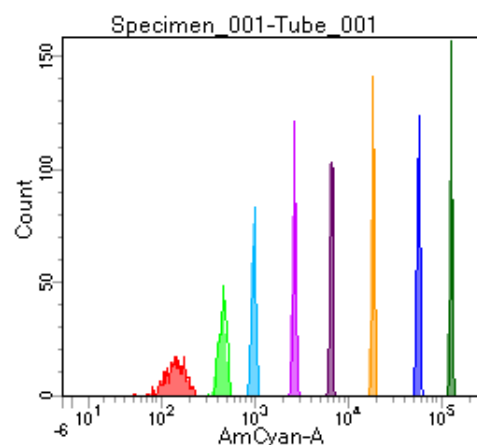

BD FACSDiva 8.0

Tube: Tube_001

Population	#Events	%Parent	%Total
All Events	2,565	####	100.0
P1	2,120	82.7	82.7
P2	254	12.0	9.9
P3	256	12.1	10.0
P4	270	12.7	10.5
P5	276	13.0	10.8
P6	255	12.0	9.9
P7	289	13.6	11.3
P8	249	11.7	9.7
P9	264	12.5	10.3