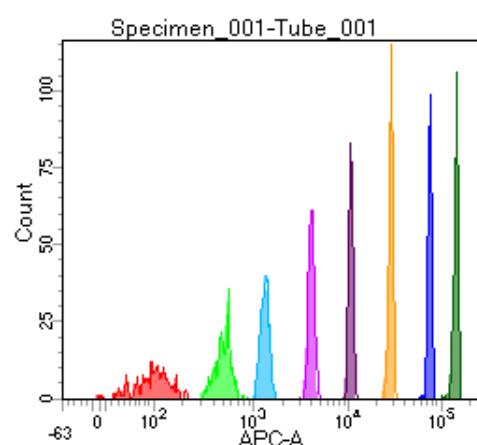

BD FACSDiva 8.0

Tube: Tube_001

Population	#Events	%Parent	%Total
All Events	2,565	####	100.0
P1	2,120	82.7	82.7
P2	254	12.0	9.9
P3	256	12.1	10.0
P4	270	12.7	10.5
P5	276	13.0	10.8
P6	255	12.0	9.9
P7	289	13.6	11.3
P8	249	11.7	9.7
P9	264	12.5	10.3