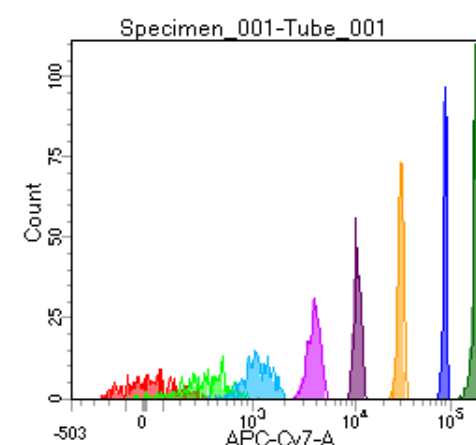

BD FACSDiva 8.0

Tube: Tube_001

Population	#Events	%Parent	%Total
All Events	2,565	####	100.0
P1	2,120	82.7	82.7
P2	254	12.0	9.9
P3	256	12.1	10.0
P4	270	12.7	10.5
P5	276	13.0	10.8
P6	255	12.0	9.9
P7	289	13.6	11.3
P8	249	11.7	9.7
P9	264	12.5	10.3