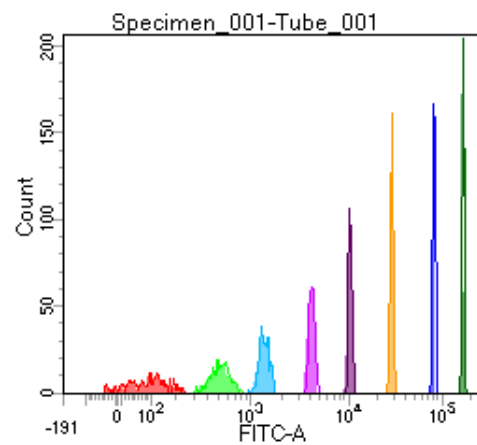

BD FACSDiva 8.0

Tube: Tube_001

Population	#Events	%Parent	%Total
All Events	3,159	####	100.0
P1	2,442	77.3	77.3
P2	314	12.9	9.9
P3	283	11.6	9.0
P4	285	11.7	9.0
P5	303	12.4	9.6
P6	302	12.4	9.6
P7	301	12.3	9.5
P8	336	13.8	10.6
P9	313	12.8	9.9