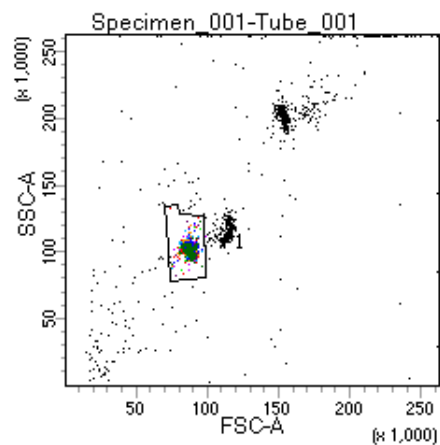

BD FACSDiva 8.0

Tube: Tube_001

Population	#Events	%Parent	%Total
All Events	3,159	####	100.0
P1	2,442	77.3	77.3
P2	314	12.9	9.9
P3	283	11.6	9.0
P4	285	11.7	9.0
P5	303	12.4	9.6
P6	302	12.4	9.6
P7	301	12.3	9.5
P8	336	13.8	10.6
P9	313	12.8	9.9