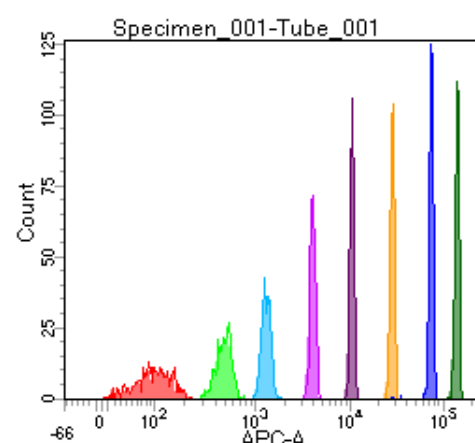

BD FACSDiva 8.0

Tube: Tube_001

Population	#Events	%Parent	%Total
All Events	3,159	####	100.0
P1	2,442	77.3	77.3
P2	314	12.9	9.9
P3	283	11.6	9.0
P4	285	11.7	9.0
P5	303	12.4	9.6
P6	302	12.4	9.6
P7	301	12.3	9.5
P8	336	13.8	10.6
P9	313	12.8	9.9