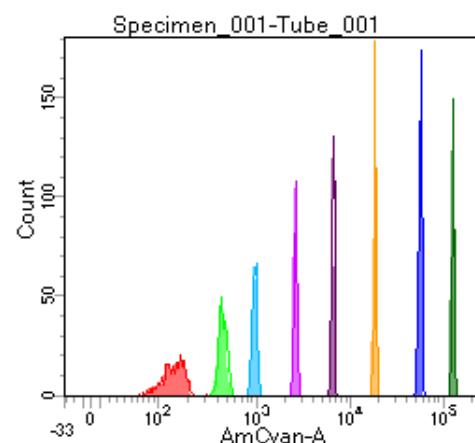

BD FACSDiva 8.0

Tube: Tube_001

Population	#Events	%Parent	%Total
All Events	3,159	####	100.0
P1	2,442	77.3	77.3
P2	314	12.9	9.9
P3	283	11.6	9.0
P4	285	11.7	9.0
P5	303	12.4	9.6
P6	302	12.4	9.6
P7	301	12.3	9.5
P8	336	13.8	10.6
P9	313	12.8	9.9