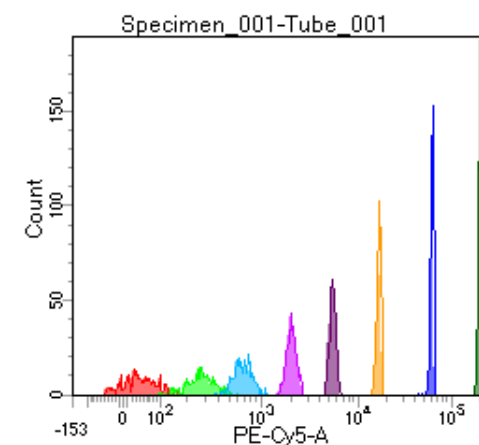

BD FACSDiva 8.0

Tube: Tube_001

Population	#Events	%Parent	%Total
All Events	3,159	####	100.0
P1	2,442	77.3	77.3
P2	314	12.9	9.9
P3	283	11.6	9.0
P4	285	11.7	9.0
P5	303	12.4	9.6
P6	302	12.4	9.6
P7	301	12.3	9.5
P8	336	13.8	10.6
P9	313	12.8	9.9