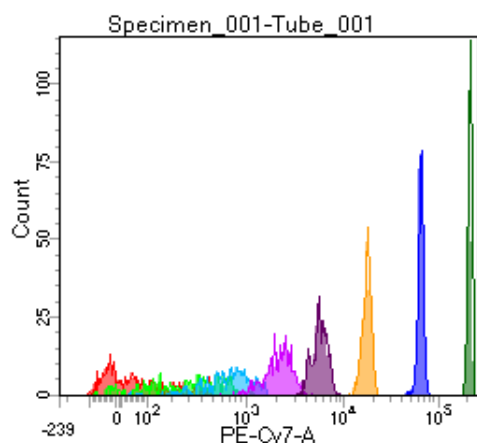

BD FACSDiva 8.0

Tube: Tube_001

Population	#Events	%Parent	%Total
All Events	3,159	####	100.0
P1	2,442	77.3	77.3
P2	314	12.9	9.9
P3	283	11.6	9.0
P4	285	11.7	9.0
P5	303	12.4	9.6
P6	302	12.4	9.6
P7	301	12.3	9.5
P8	336	13.8	10.6
P9	313	12.8	9.9