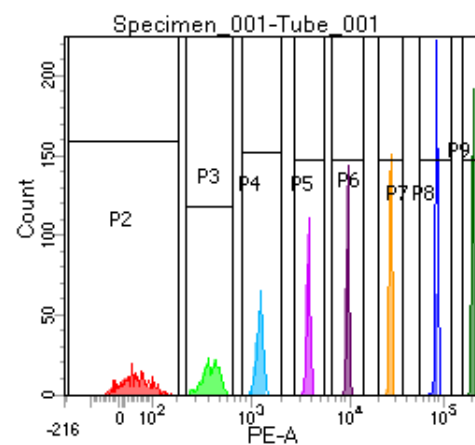

BD FACSDiva 8.0

Tube: Tube_001

Population	#Events	%Parent	%Total
All Events	3,159	####	100.0
P1	2,442	77.3	77.3
P2	314	12.9	9.9
P3	283	11.6	9.0
P4	285	11.7	9.0
P5	303	12.4	9.6
P6	302	12.4	9.6
P7	301	12.3	9.5
P8	336	13.8	10.6
P9	313	12.8	9.9