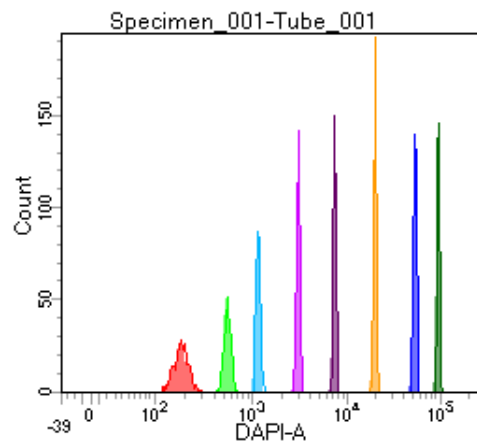

BD FACSDiva 8.0

Tube: Tube_001

Population	#Events	%Parent	%Total
All Events	3,159	####	100.0
P1	2,442	77.3	77.3
P2	314	12.9	9.9
P3	283	11.6	9.0
P4	285	11.7	9.0
P5	303	12.4	9.6
P6	302	12.4	9.6
P7	301	12.3	9.5
P8	336	13.8	10.6
P9	313	12.8	9.9