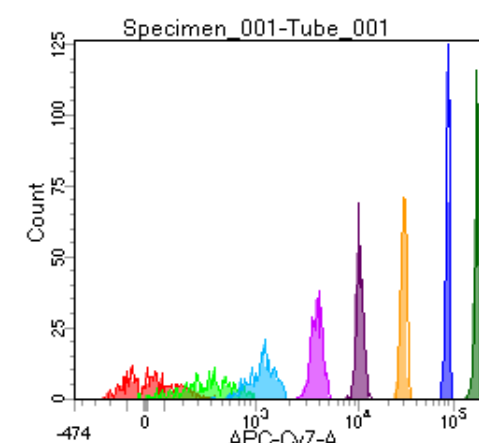

BD FACSDiva 8.0

Tube: Tube_001

Population	#Events	%Parent	%Total
All Events	3,159	####	100.0
P1	2,442	77.3	77.3
P2	314	12.9	9.9
P3	283	11.6	9.0
P4	285	11.7	9.0
P5	303	12.4	9.6
P6	302	12.4	9.6
P7	301	12.3	9.5
P8	336	13.8	10.6
P9	313	12.8	9.9