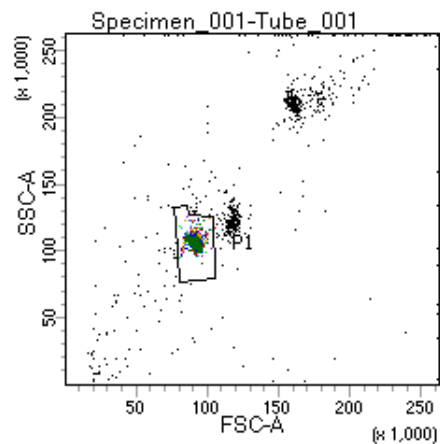

BD FACSDiva 8.0

Tube: Tube_001

Population	#Events	%Parent	%Total
All Events	3,186	####	100.0
P1	2,481	77.9	77.9
P2	301	12.1	9.4
P3	276	11.1	8.7
P4	326	13.1	10.2
P5	332	13.4	10.4
P6	335	13.5	10.5
P7	322	13.0	10.1
P8	289	11.6	9.1
P9	298	12.0	9.4