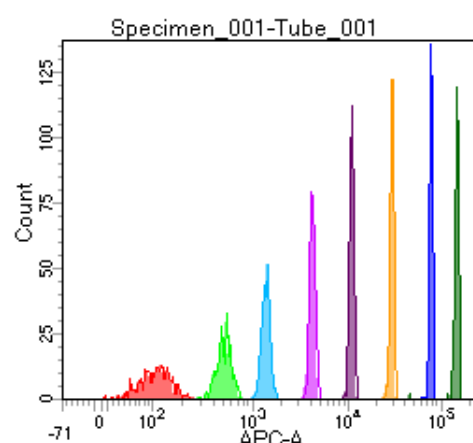

BD FACSDiva 8.0

Tube: Tube_001

Population	#Events	%Parent	%Total
All Events	3,186	####	100.0
P1	2,481	77.9	77.9
P2	301	12.1	9.4
P3	276	11.1	8.7
P4	326	13.1	10.2
P5	332	13.4	10.4
P6	335	13.5	10.5
P7	322	13.0	10.1
P8	289	11.6	9.1
P9	298	12.0	9.4