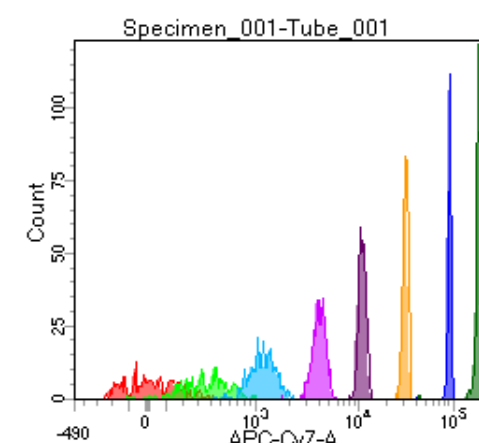

BD FACSDiva 8.0

Tube: Tube_001

Population	#Events	%Parent	%Total
All Events	3,186	####	100.0
P1	2,481	77.9	77.9
P2	301	12.1	9.4
P3	276	11.1	8.7
P4	326	13.1	10.2
P5	332	13.4	10.4
P6	335	13.5	10.5
P7	322	13.0	10.1
P8	289	11.6	9.1
P9	298	12.0	9.4