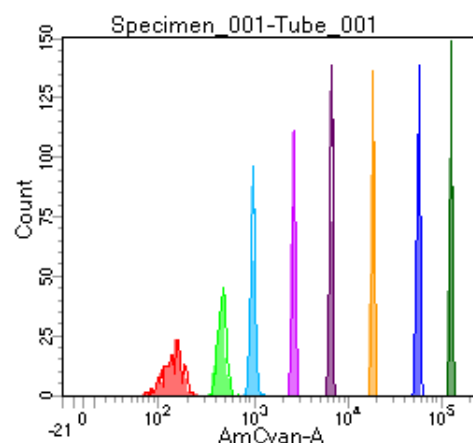

BD FACSDiva 8.0

Tube: Tube_001

Population	#Events	%Parent	%Total
All Events	3,186	####	100.0
P1	2,481	77.9	77.9
P2	301	12.1	9.4
P3	276	11.1	8.7
P4	326	13.1	10.2
P5	332	13.4	10.4
P6	335	13.5	10.5
P7	322	13.0	10.1
P8	289	11.6	9.1
P9	298	12.0	9.4