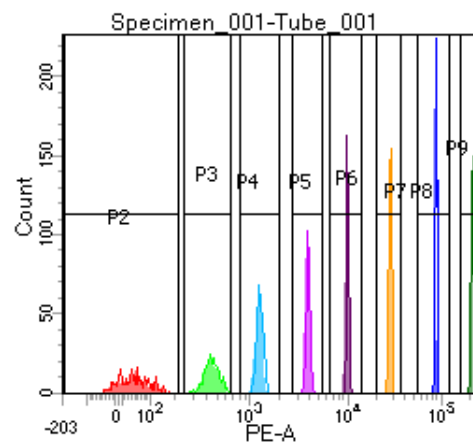

BD FACSDiva 8.0

Tube: Tube_001

Population	#Events	%Parent	%Total
All Events	3,186	####	100.0
P1	2,481	77.9	77.9
P2	301	12.1	9.4
P3	276	11.1	8.7
P4	326	13.1	10.2
P5	332	13.4	10.4
P6	335	13.5	10.5
P7	322	13.0	10.1
P8	289	11.6	9.1
P9	298	12.0	9.4