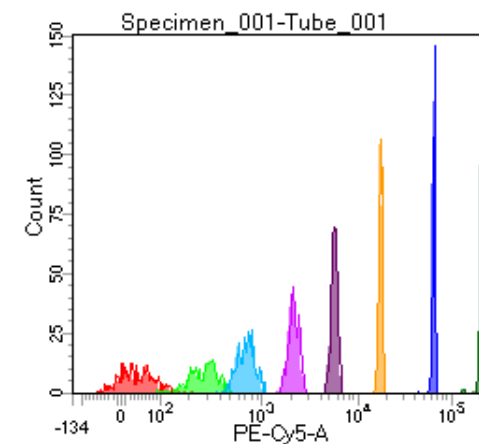

BD FACSDiva 8.0

Tube: Tube_001

Population	#Events	%Parent	%Total
All Events	3,186	####	100.0
P1	2,481	77.9	77.9
P2	301	12.1	9.4
P3	276	11.1	8.7
P4	326	13.1	10.2
P5	332	13.4	10.4
P6	335	13.5	10.5
P7	322	13.0	10.1
P8	289	11.6	9.1
P9	298	12.0	9.4