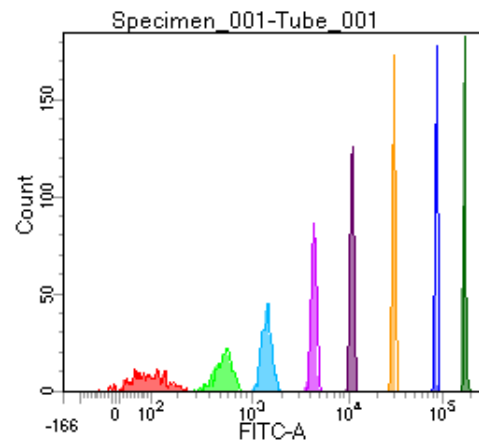

BD FACSDiva 8.0

Tube: Tube_001

Population	#Events	%Parent	%Total
All Events	3,186	####	100.0
P1	2,481	77.9	77.9
P2	301	12.1	9.4
P3	276	11.1	8.7
P4	326	13.1	10.2
P5	332	13.4	10.4
P6	335	13.5	10.5
P7	322	13.0	10.1
P8	289	11.6	9.1
P9	298	12.0	9.4