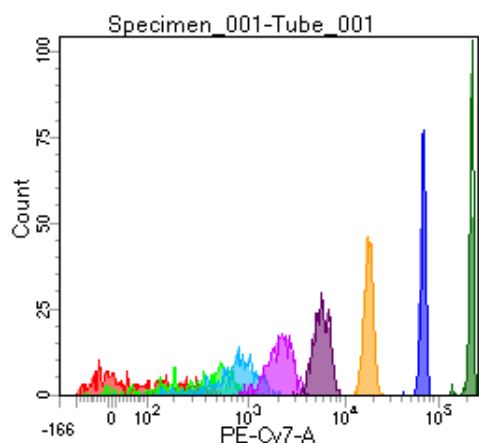

BD FACSDiva 8.0

Tube: Tube_001

Population	#Events	%Parent	%Total
All Events	3,186	####	100.0
P1	2,481	77.9	77.9
P2	301	12.1	9.4
P3	276	11.1	8.7
P4	326	13.1	10.2
P5	332	13.4	10.4
P6	335	13.5	10.5
P7	322	13.0	10.1
P8	289	11.6	9.1
P9	298	12.0	9.4