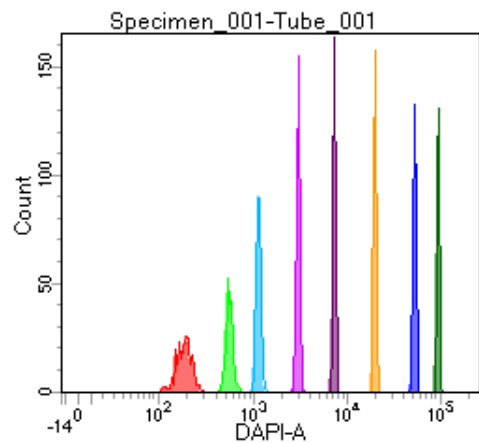

BD FACSDiva 8.0

Tube: Tube_001

Population	#Events	%Parent	%Total
All Events	3,186	####	100.0
P1	2,481	77.9	77.9
P2	301	12.1	9.4
P3	276	11.1	8.7
P4	326	13.1	10.2
P5	332	13.4	10.4
P6	335	13.5	10.5
P7	322	13.0	10.1
P8	289	11.6	9.1
P9	298	12.0	9.4