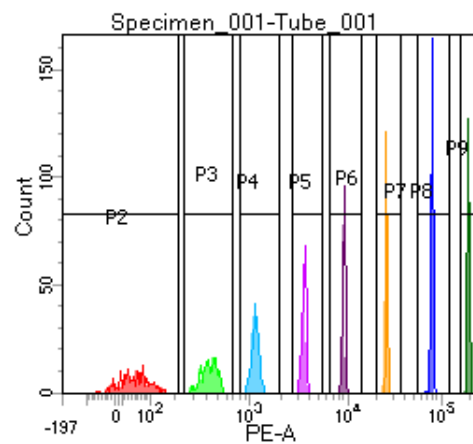

BD FACSDiva 8.0

Tube: Tube_001

Population	#Events	%Parent	%Total
All Events	2,052	####	100.0
P1	1,613	78.6	78.6
P2	221	13.7	10.8
P3	201	12.5	9.8
P4	216	13.4	10.5
P5	201	12.5	9.8
P6	181	11.2	8.8
P7	186	11.5	9.1
P8	216	13.4	10.5
P9	185	11.5	9.0