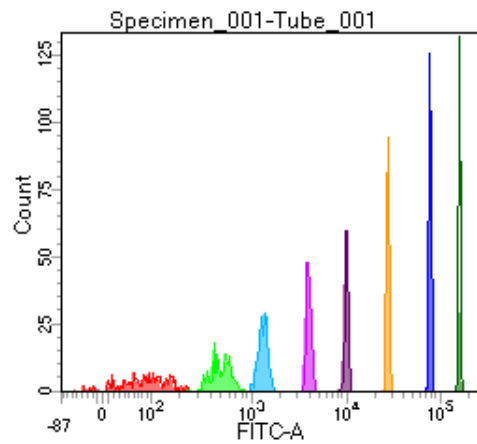

BD FACSDiva 8.0

Tube: Tube_001

Population	#Events	%Parent	%Total
All Events	2,052	####	100.0
P1	1,613	78.6	78.6
P2	221	13.7	10.8
P3	201	12.5	9.8
P4	216	13.4	10.5
P5	201	12.5	9.8
P6	181	11.2	8.8
P7	186	11.5	9.1
P8	216	13.4	10.5
P9	185	11.5	9.0