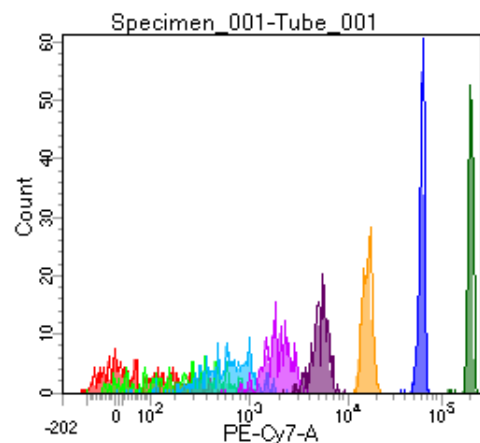

BD FACSDiva 8.0

Tube: Tube_001

Population	#Events	%Parent	%Total
All Events	2,052	####	100.0
P1	1,613	78.6	78.6
P2	221	13.7	10.8
P3	201	12.5	9.8
P4	216	13.4	10.5
P5	201	12.5	9.8
P6	181	11.2	8.8
P7	186	11.5	9.1
P8	216	13.4	10.5
P9	185	11.5	9.0