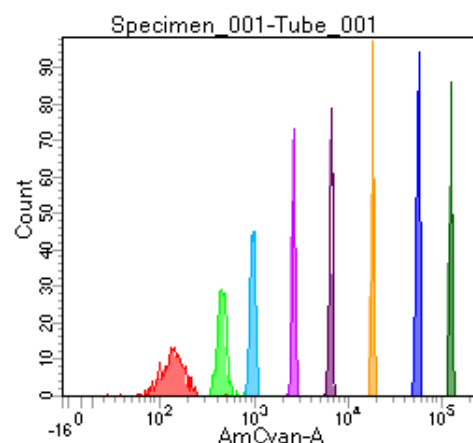

BD FACSDiva 8.0

Tube: Tube_001

Population	#Events	%Parent	%Total
All Events	2,052	####	100.0
P1	1,613	78.6	78.6
P2	221	13.7	10.8
P3	201	12.5	9.8
P4	216	13.4	10.5
P5	201	12.5	9.8
P6	181	11.2	8.8
P7	186	11.5	9.1
P8	216	13.4	10.5
P9	185	11.5	9.0