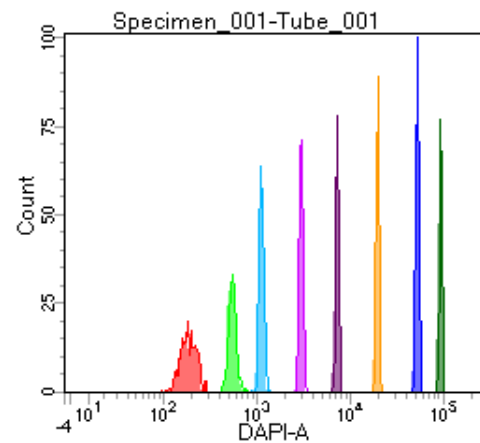

BD FACSDiva 8.0

Tube: Tube_001

Population	#Events	%Parent	%Total
All Events	2,052	####	100.0
P1	1,613	78.6	78.6
P2	221	13.7	10.8
P3	201	12.5	9.8
P4	216	13.4	10.5
P5	201	12.5	9.8
P6	181	11.2	8.8
P7	186	11.5	9.1
P8	216	13.4	10.5
P9	185	11.5	9.0