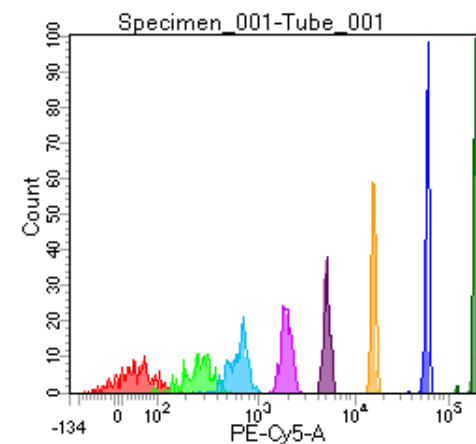

BD FACSDiva 8.0

Tube: Tube_001

Population	#Events	%Parent	%Total
All Events	2,052	####	100.0
P1	1,613	78.6	78.6
P2	221	13.7	10.8
P3	201	12.5	9.8
P4	216	13.4	10.5
P5	201	12.5	9.8
P6	181	11.2	8.8
P7	186	11.5	9.1
P8	216	13.4	10.5
P9	185	11.5	9.0