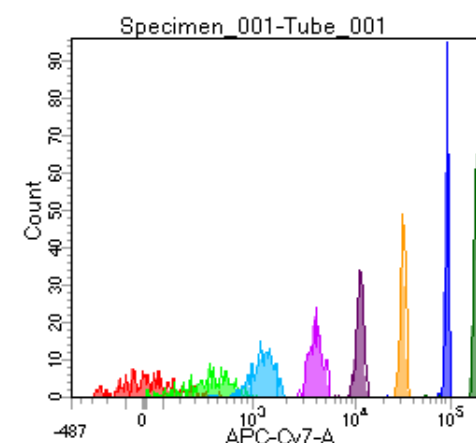

BD FACSDiva 8.0

Tube: Tube_001

Population	#Events	%Parent	%Total
All Events	2,052	####	100.0
P1	1,613	78.6	78.6
P2	221	13.7	10.8
P3	201	12.5	9.8
P4	216	13.4	10.5
P5	201	12.5	9.8
P6	181	11.2	8.8
P7	186	11.5	9.1
P8	216	13.4	10.5
P9	185	11.5	9.0