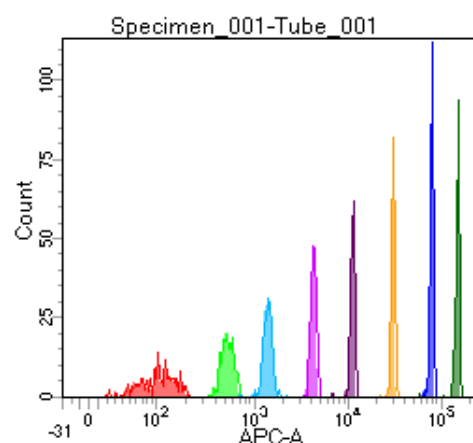

BD FACSDiva 8.0

Tube: Tube_001

Population	#Events	%Parent	%Total
All Events	2,052	####	100.0
P1	1,613	78.6	78.6
P2	221	13.7	10.8
P3	201	12.5	9.8
P4	216	13.4	10.5
P5	201	12.5	9.8
P6	181	11.2	8.8
P7	186	11.5	9.1
P8	216	13.4	10.5
P9	185	11.5	9.0