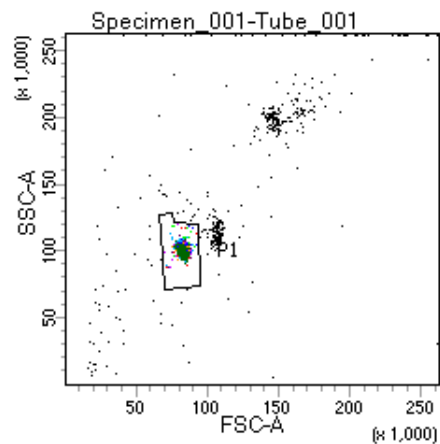

BD FACSDiva 8.0

Tube: Tube_001

Population	#Events	%Parent	%Total
All Events	2,052	####	100.0
P1	1,613	78.6	78.6
P2	221	13.7	10.8
P3	201	12.5	9.8
P4	216	13.4	10.5
P5	201	12.5	9.8
P6	181	11.2	8.8
P7	186	11.5	9.1
P8	216	13.4	10.5
P9	185	11.5	9.0