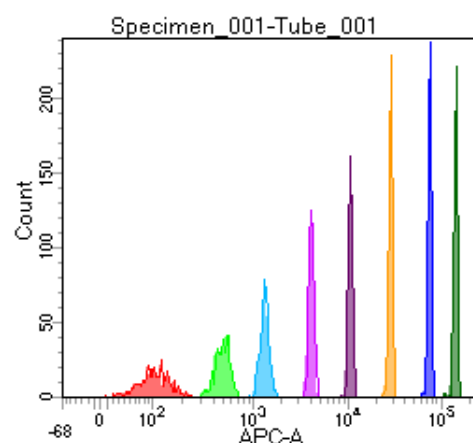

BD FACSDiva 8.0

Tube: Tube_001

Population	#Events	%Parent	%Total
All Events	5,000	####	100.0
P1	4,015	80.3	80.3
P2	465	11.6	9.3
P3	458	11.4	9.2
P4	477	11.9	9.5
P5	511	12.7	10.2
P6	485	12.1	9.7
P7	532	13.3	10.6
P8	549	13.7	11.0
P9	519	12.9	10.4