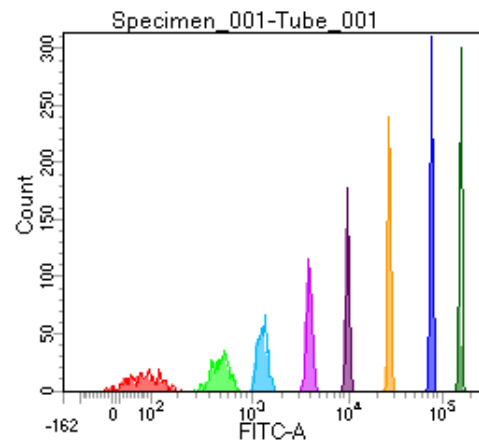

BD FACSDiva 8.0

Tube: Tube_001

Population	#Events	%Parent	%Total
All Events	5,000	####	100.0
P1	4,015	80.3	80.3
P2	465	11.6	9.3
P3	458	11.4	9.2
P4	477	11.9	9.5
P5	511	12.7	10.2
P6	485	12.1	9.7
P7	532	13.3	10.6
P8	549	13.7	11.0
P9	519	12.9	10.4