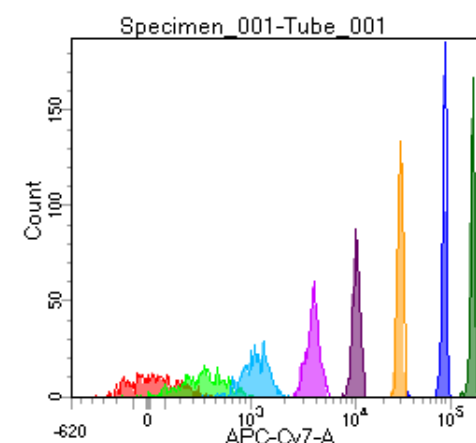

BD FACSDiva 8.0

Tube: Tube_001

Population	#Events	%Parent	%Total
All Events	5,000	####	100.0
P1	4,015	80.3	80.3
P2	465	11.6	9.3
P3	458	11.4	9.2
P4	477	11.9	9.5
P5	511	12.7	10.2
P6	485	12.1	9.7
P7	532	13.3	10.6
P8	549	13.7	11.0
P9	519	12.9	10.4