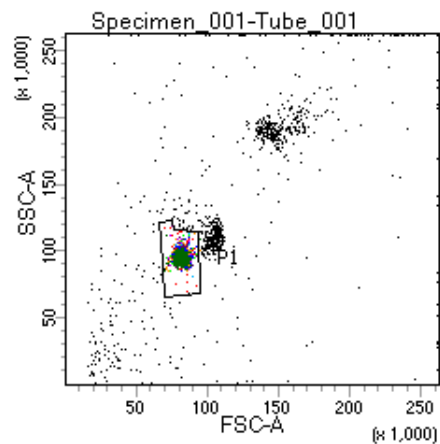

BD FACSDiva 8.0

Tube: Tube_001

Population	#Events	%Parent	%Total
All Events	5,000	####	100.0
P1	4,015	80.3	80.3
P2	465	11.6	9.3
P3	458	11.4	9.2
P4	477	11.9	9.5
P5	511	12.7	10.2
P6	485	12.1	9.7
P7	532	13.3	10.6
P8	549	13.7	11.0
P9	519	12.9	10.4