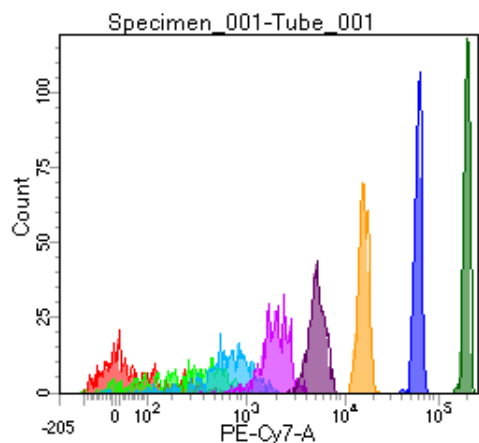

BD FACSDiva 8.0

Tube: Tube_001

Population	#Events	%Parent	%Total
All Events	5,000	####	100.0
P1	4,015	80.3	80.3
P2	465	11.6	9.3
P3	458	11.4	9.2
P4	477	11.9	9.5
P5	511	12.7	10.2
P6	485	12.1	9.7
P7	532	13.3	10.6
P8	549	13.7	11.0
P9	519	12.9	10.4