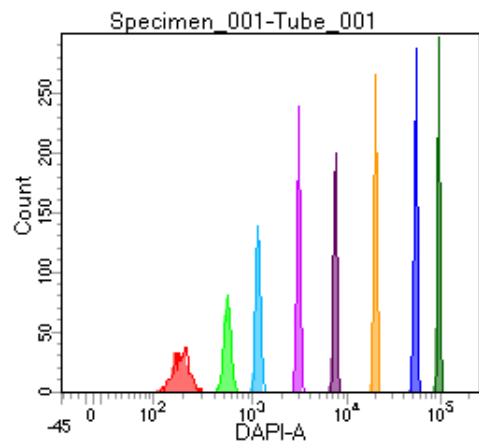

BD FACSDiva 8.0

Tube: Tube_001

Population	#Events	%Parent	%Total
All Events	5,000	####	100.0
P1	4,015	80.3	80.3
P2	465	11.6	9.3
P3	458	11.4	9.2
P4	477	11.9	9.5
P5	511	12.7	10.2
P6	485	12.1	9.7
P7	532	13.3	10.6
P8	549	13.7	11.0
P9	519	12.9	10.4