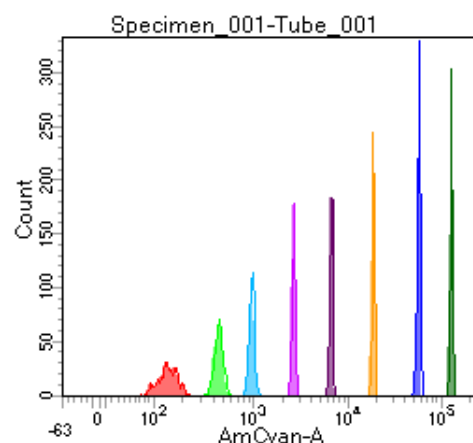

BD FACSDiva 8.0

Tube: Tube_001

Population	#Events	%Parent	%Total
All Events	5,000	####	100.0
P1	4,015	80.3	80.3
P2	465	11.6	9.3
P3	458	11.4	9.2
P4	477	11.9	9.5
P5	511	12.7	10.2
P6	485	12.1	9.7
P7	532	13.3	10.6
P8	549	13.7	11.0
P9	519	12.9	10.4