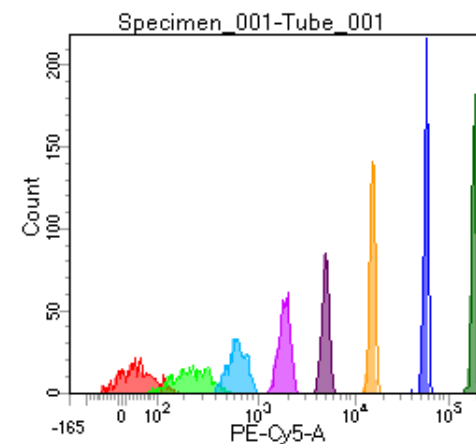

BD FACSDiva 8.0

Tube: Tube_001

Population	#Events	%Parent	%Total
All Events	5,000	####	100.0
P1	4,015	80.3	80.3
P2	465	11.6	9.3
P3	458	11.4	9.2
P4	477	11.9	9.5
P5	511	12.7	10.2
P6	485	12.1	9.7
P7	532	13.3	10.6
P8	549	13.7	11.0
P9	519	12.9	10.4