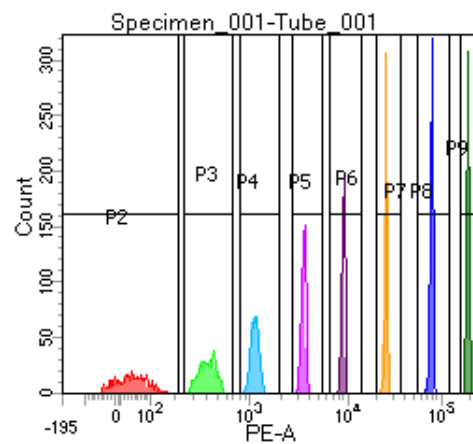

BD FACSDiva 8.0

Tube: Tube_001

Population	#Events	%Parent	%Total
All Events	5,000	####	100.0
P1	4,015	80.3	80.3
P2	465	11.6	9.3
P3	458	11.4	9.2
P4	477	11.9	9.5
P5	511	12.7	10.2
P6	485	12.1	9.7
P7	532	13.3	10.6
P8	549	13.7	11.0
P9	519	12.9	10.4