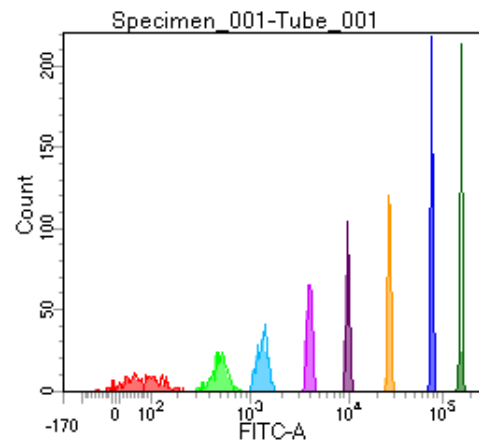

BD FACSDiva 8.0

Tube: Tube_001

Population	#Events	%Parent	%Total
All Events	2,943	####	100.0
P1	2,376	80.7	80.7
P2	322	13.6	10.9
P3	286	12.0	9.7
P4	311	13.1	10.6
P5	295	12.4	10.0
P6	277	11.7	9.4
P7	276	11.6	9.4
P8	307	12.9	10.4
P9	293	12.3	10.0