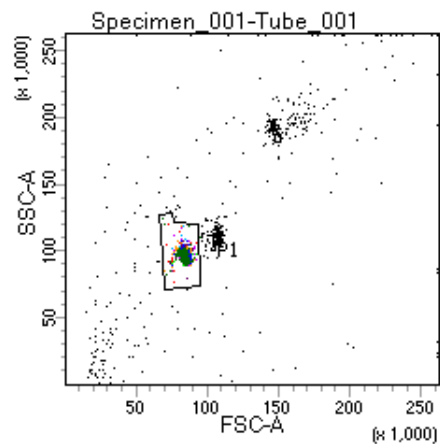

BD FACSDiva 8.0

Tube: Tube_001

Population	#Events	%Parent	%Total
All Events	2,943	####	100.0
P1	2,376	80.7	80.7
P2	322	13.6	10.9
P3	286	12.0	9.7
P4	311	13.1	10.6
P5	295	12.4	10.0
P6	277	11.7	9.4
P7	276	11.6	9.4
P8	307	12.9	10.4
P9	293	12.3	10.0