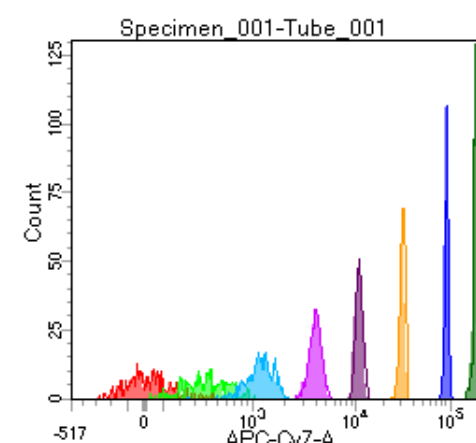

BD FACSDiva 8.0

Tube: Tube_001

Population	#Events	%Parent	%Total
All Events	2,943	####	100.0
P1	2,376	80.7	80.7
P2	322	13.6	10.9
P3	286	12.0	9.7
P4	311	13.1	10.6
P5	295	12.4	10.0
P6	277	11.7	9.4
P7	276	11.6	9.4
P8	307	12.9	10.4
P9	293	12.3	10.0