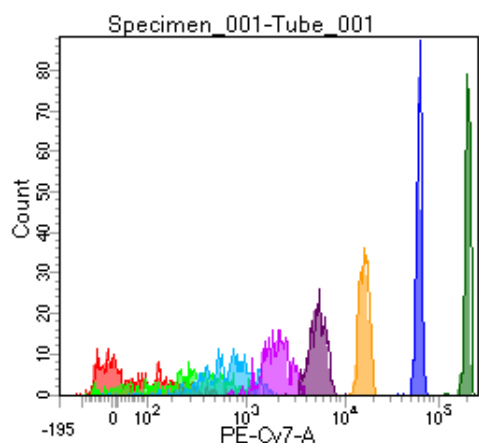

BD FACSDiva 8.0

Tube: Tube_001

Population	#Events	%Parent	%Total
All Events	2,943	####	100.0
P1	2,376	80.7	80.7
P2	322	13.6	10.9
P3	286	12.0	9.7
P4	311	13.1	10.6
P5	295	12.4	10.0
P6	277	11.7	9.4
P7	276	11.6	9.4
P8	307	12.9	10.4
P9	293	12.3	10.0