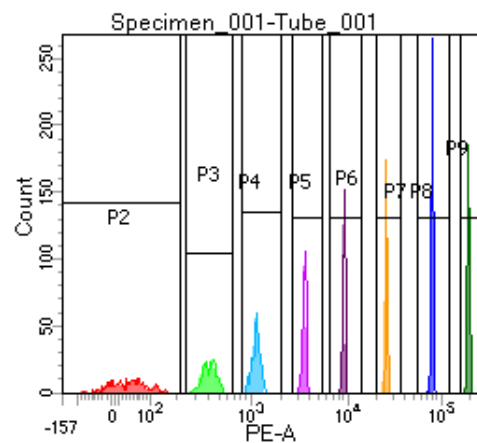

BD FACSDiva 8.0

Tube: Tube_001

Population	#Events	%Parent	%Total
All Events	2,943	####	100.0
P1	2,376	80.7	80.7
P2	322	13.6	10.9
P3	286	12.0	9.7
P4	311	13.1	10.6
P5	295	12.4	10.0
P6	277	11.7	9.4
P7	276	11.6	9.4
P8	307	12.9	10.4
P9	293	12.3	10.0