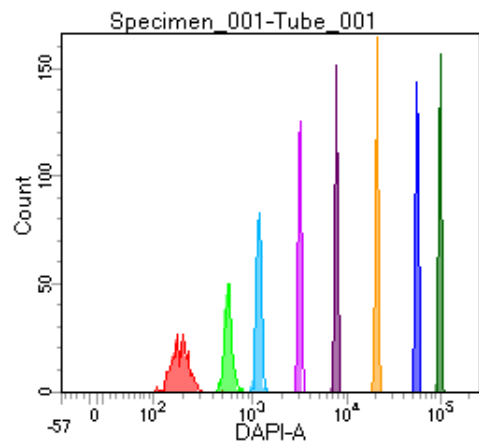

BD FACSDiva 8.0

Tube: Tube_001

Population	#Events	%Parent	%Total
All Events	2,943	####	100.0
P1	2,376	80.7	80.7
P2	322	13.6	10.9
P3	286	12.0	9.7
P4	311	13.1	10.6
P5	295	12.4	10.0
P6	277	11.7	9.4
P7	276	11.6	9.4
P8	307	12.9	10.4
P9	293	12.3	10.0