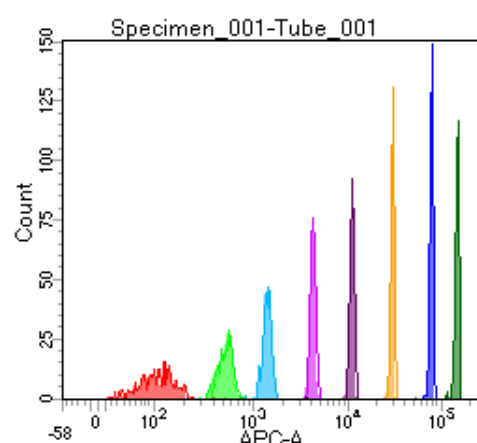

BD FACSDiva 8.0

Tube: Tube_001

Population	#Events	%Parent	%Total
All Events	2,943	####	100.0
P1	2,376	80.7	80.7
P2	322	13.6	10.9
P3	286	12.0	9.7
P4	311	13.1	10.6
P5	295	12.4	10.0
P6	277	11.7	9.4
P7	276	11.6	9.4
P8	307	12.9	10.4
P9	293	12.3	10.0