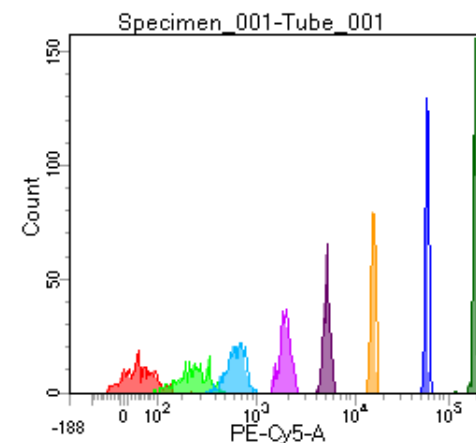

BD FACSDiva 8.0

Tube: Tube_001

Population	#Events	%Parent	%Total
All Events	2,943	####	100.0
P1	2,376	80.7	80.7
P2	322	13.6	10.9
P3	286	12.0	9.7
P4	311	13.1	10.6
P5	295	12.4	10.0
P6	277	11.7	9.4
P7	276	11.6	9.4
P8	307	12.9	10.4
P9	293	12.3	10.0