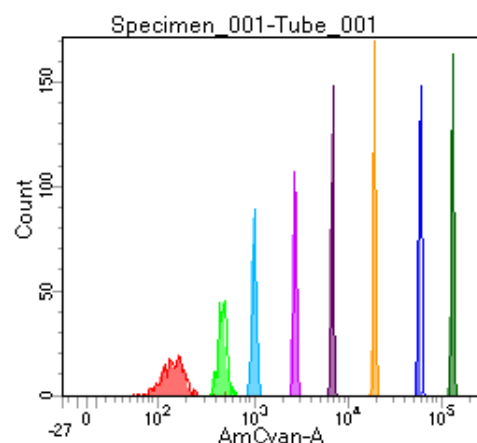

BD FACSDiva 8.0

Tube: Tube_001

Population	#Events	%Parent	%Total
All Events	2,943	####	100.0
P1	2,376	80.7	80.7
P2	322	13.6	10.9
P3	286	12.0	9.7
P4	311	13.1	10.6
P5	295	12.4	10.0
P6	277	11.7	9.4
P7	276	11.6	9.4
P8	307	12.9	10.4
P9	293	12.3	10.0