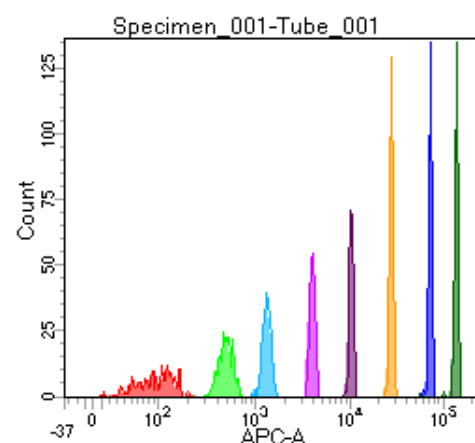

BD FACSDiva 8.0

Tube: Tube_001

Population	#Events	%Parent	%Total
All Events	2,754	####	100.0
P1	2,185	79.3	79.3
P2	272	12.4	9.9
P3	264	12.1	9.6
P4	258	11.8	9.4
P5	250	11.4	9.1
P6	244	11.2	8.9
P7	320	14.6	11.6
P8	280	12.8	10.2
P9	294	13.5	10.7