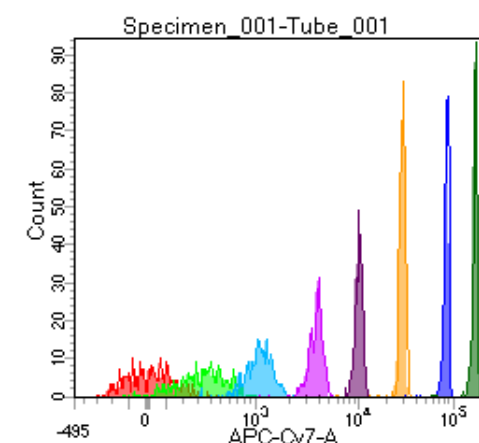

BD FACSDiva 8.0

Tube: Tube_001

Population	#Events	%Parent	%Total
All Events	2,754	####	100.0
P1	2,185	79.3	79.3
P2	272	12.4	9.9
P3	264	12.1	9.6
P4	258	11.8	9.4
P5	250	11.4	9.1
P6	244	11.2	8.9
P7	320	14.6	11.6
P8	280	12.8	10.2
P9	294	13.5	10.7