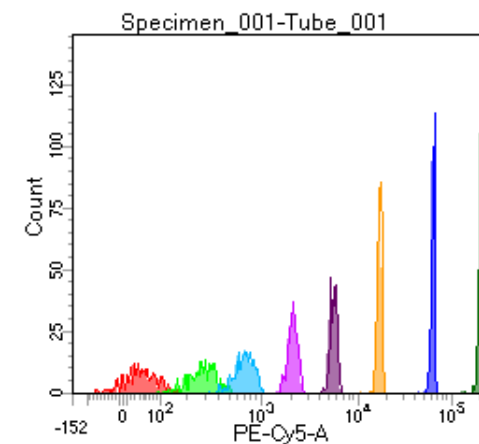

BD FACSDiva 8.0

Tube: Tube_001

Population	#Events	%Parent	%Total
All Events	2,754	####	100.0
P1	2,185	79.3	79.3
P2	272	12.4	9.9
P3	264	12.1	9.6
P4	258	11.8	9.4
P5	250	11.4	9.1
P6	244	11.2	8.9
P7	320	14.6	11.6
P8	280	12.8	10.2
P9	294	13.5	10.7