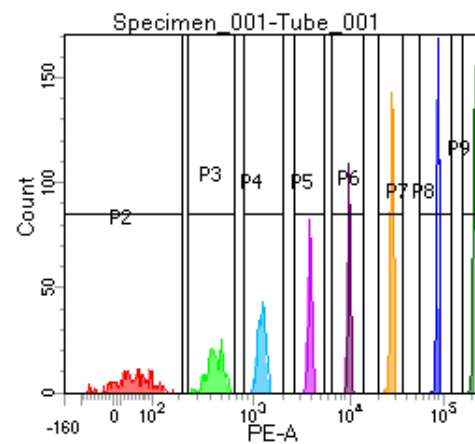

BD FACSDiva 8.0

Tube: Tube_001

Population	#Events	%Parent	%Total
All Events	2,754	####	100.0
P1	2,185	79.3	79.3
P2	272	12.4	9.9
P3	264	12.1	9.6
P4	258	11.8	9.4
P5	250	11.4	9.1
P6	244	11.2	8.9
P7	320	14.6	11.6
P8	280	12.8	10.2
P9	294	13.5	10.7