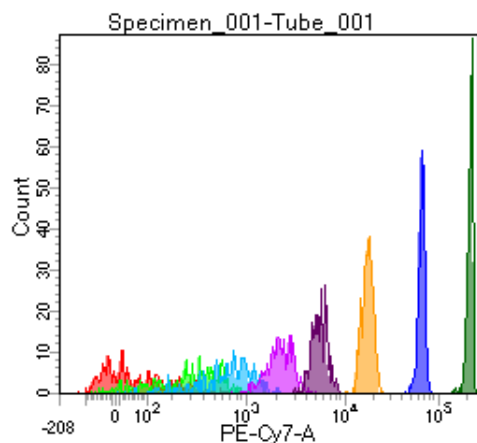

BD FACSDiva 8.0

Tube: Tube_001

Population	#Events	%Parent	%Total
All Events	2,754	####	100.0
P1	2,185	79.3	79.3
P2	272	12.4	9.9
P3	264	12.1	9.6
P4	258	11.8	9.4
P5	250	11.4	9.1
P6	244	11.2	8.9
P7	320	14.6	11.6
P8	280	12.8	10.2
P9	294	13.5	10.7