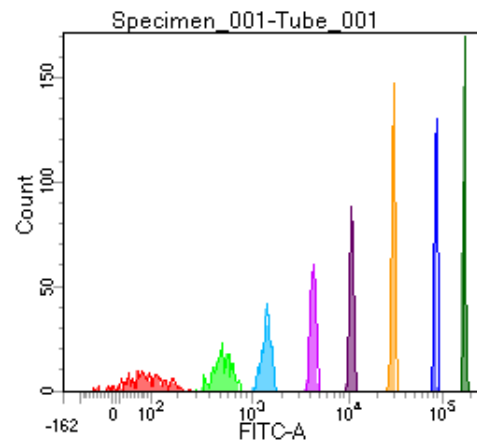

BD FACSDiva 8.0

Tube: Tube_001

Population	#Events	%Parent	%Total
All Events	2,754	####	100.0
P1	2,185	79.3	79.3
P2	272	12.4	9.9
P3	264	12.1	9.6
P4	258	11.8	9.4
P5	250	11.4	9.1
P6	244	11.2	8.9
P7	320	14.6	11.6
P8	280	12.8	10.2
P9	294	13.5	10.7