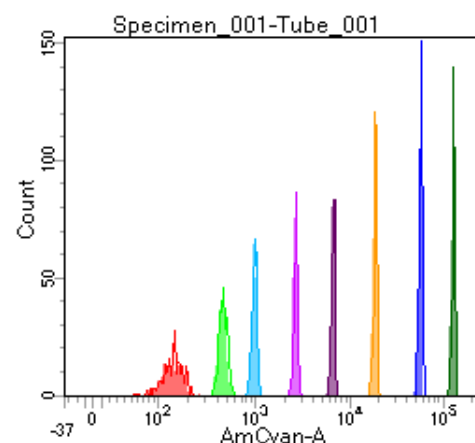

BD FACSDiva 8.0

Tube: Tube_001

Population	#Events	%Parent	%Total
All Events	2,754	####	100.0
P1	2,185	79.3	79.3
P2	272	12.4	9.9
P3	264	12.1	9.6
P4	258	11.8	9.4
P5	250	11.4	9.1
P6	244	11.2	8.9
P7	320	14.6	11.6
P8	280	12.8	10.2
P9	294	13.5	10.7