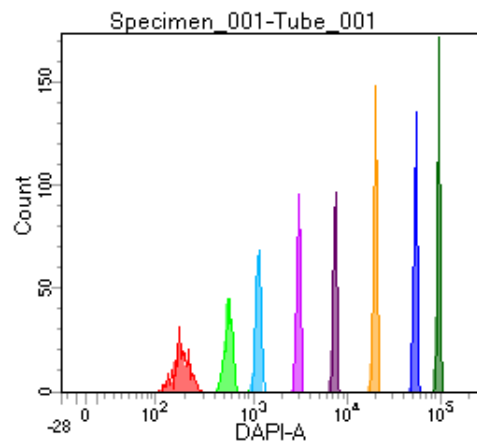

BD FACSDiva 8.0

Tube: Tube_001

Population	#Events	%Parent	%Total
All Events	2,754	####	100.0
P1	2,185	79.3	79.3
P2	272	12.4	9.9
P3	264	12.1	9.6
P4	258	11.8	9.4
P5	250	11.4	9.1
P6	244	11.2	8.9
P7	320	14.6	11.6
P8	280	12.8	10.2
P9	294	13.5	10.7