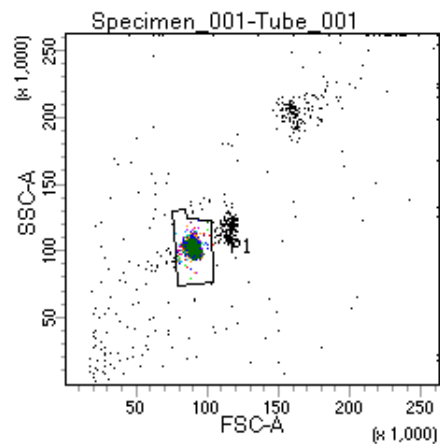

BD FACSDiva 8.0

Tube: Tube_001

Population	#Events	%Parent	%Total
All Events	2,754	####	100.0
P1	2,185	79.3	79.3
P2	272	12.4	9.9
P3	264	12.1	9.6
P4	258	11.8	9.4
P5	250	11.4	9.1
P6	244	11.2	8.9
P7	320	14.6	11.6
P8	280	12.8	10.2
P9	294	13.5	10.7