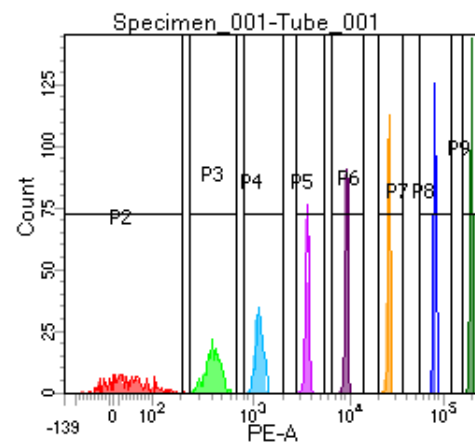

BD FACSDiva 8.0

Tube: Tube_001

Population	#Events	%Parent	%Total
All Events	2,160	####	100.0
P1	1,729	80.0	80.0
P2	214	12.4	9.9
P3	218	12.6	10.1
P4	204	11.8	9.4
P5	209	12.1	9.7
P6	221	12.8	10.2
P7	234	13.5	10.8
P8	217	12.6	10.0
P9	207	12.0	9.6