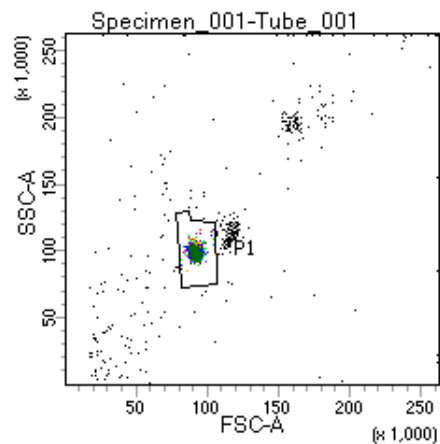

BD FACSDiva 8.0

Tube: Tube_001

Population	#Events	%Parent	%Total
All Events	2,160	####	100.0
P1	1,729	80.0	80.0
P2	214	12.4	9.9
P3	218	12.6	10.1
P4	204	11.8	9.4
P5	209	12.1	9.7
P6	221	12.8	10.2
P7	234	13.5	10.8
P8	217	12.6	10.0
P9	207	12.0	9.6