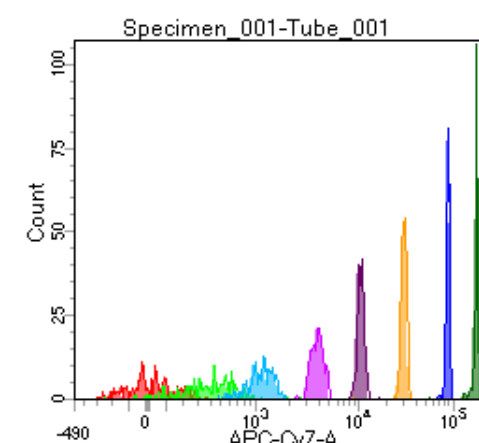

BD FACSDiva 8.0

Tube: Tube_001

Population	#Events	%Parent	%Total
All Events	2,160	####	100.0
P1	1,729	80.0	80.0
P2	214	12.4	9.9
P3	218	12.6	10.1
P4	204	11.8	9.4
P5	209	12.1	9.7
P6	221	12.8	10.2
P7	234	13.5	10.8
P8	217	12.6	10.0
P9	207	12.0	9.6