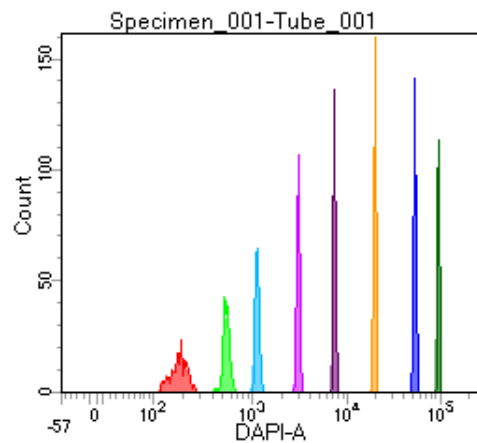

BD FACSDiva 8.0

Tube: Tube_001

Population	#Events	%Parent	%Total
All Events	2,160	####	100.0
P1	1,729	80.0	80.0
P2	214	12.4	9.9
P3	218	12.6	10.1
P4	204	11.8	9.4
P5	209	12.1	9.7
P6	221	12.8	10.2
P7	234	13.5	10.8
P8	217	12.6	10.0
P9	207	12.0	9.6