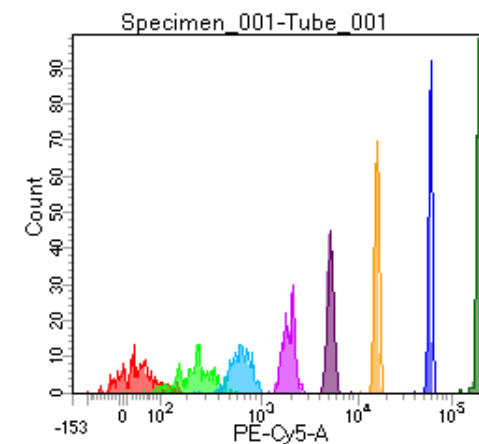

BD FACSDiva 8.0

Tube: Tube_001

Population	#Events	%Parent	%Total
All Events	2,160	####	100.0
P1	1,729	80.0	80.0
P2	214	12.4	9.9
P3	218	12.6	10.1
P4	204	11.8	9.4
P5	209	12.1	9.7
P6	221	12.8	10.2
P7	234	13.5	10.8
P8	217	12.6	10.0
P9	207	12.0	9.6