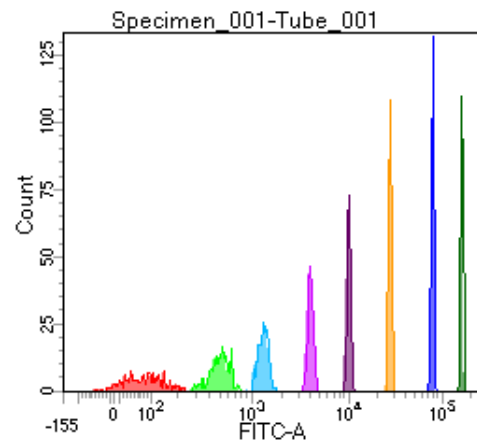

BD FACSDiva 8.0

Tube: Tube_001

Population	#Events	%Parent	%Total
All Events	2,160	####	100.0
P1	1,729	80.0	80.0
P2	214	12.4	9.9
P3	218	12.6	10.1
P4	204	11.8	9.4
P5	209	12.1	9.7
P6	221	12.8	10.2
P7	234	13.5	10.8
P8	217	12.6	10.0
P9	207	12.0	9.6