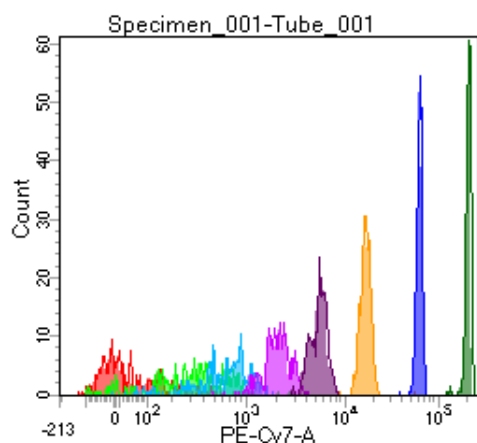

BD FACSDiva 8.0

Tube: Tube_001

Population	#Events	%Parent	%Total
All Events	2,160	####	100.0
P1	1,729	80.0	80.0
P2	214	12.4	9.9
P3	218	12.6	10.1
P4	204	11.8	9.4
P5	209	12.1	9.7
P6	221	12.8	10.2
P7	234	13.5	10.8
P8	217	12.6	10.0
P9	207	12.0	9.6