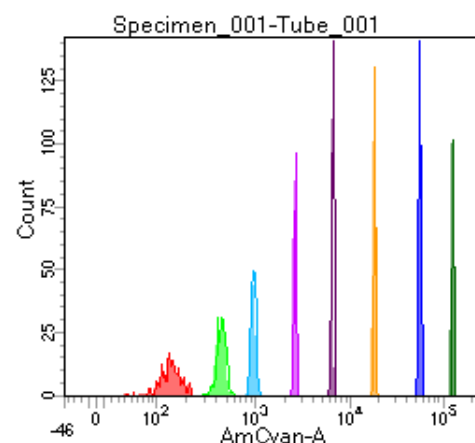

BD FACSDiva 8.0

Tube: Tube_001

Population	#Events	%Parent	%Total
All Events	2,160	####	100.0
P1	1,729	80.0	80.0
P2	214	12.4	9.9
P3	218	12.6	10.1
P4	204	11.8	9.4
P5	209	12.1	9.7
P6	221	12.8	10.2
P7	234	13.5	10.8
P8	217	12.6	10.0
P9	207	12.0	9.6