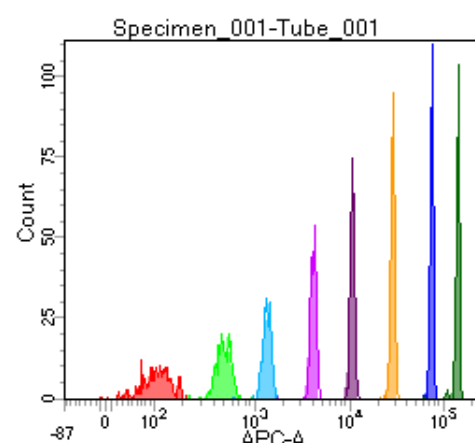

BD FACSDiva 8.0

Tube: Tube_001

Population	#Events	%Parent	%Total
All Events	2,160	####	100.0
P1	1,729	80.0	80.0
P2	214	12.4	9.9
P3	218	12.6	10.1
P4	204	11.8	9.4
P5	209	12.1	9.7
P6	221	12.8	10.2
P7	234	13.5	10.8
P8	217	12.6	10.0
P9	207	12.0	9.6