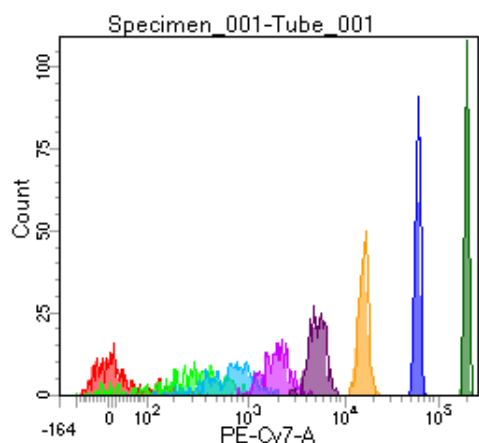

BD FACSDiva 8.0

Tube: Tube_001

Population	#Events	%Parent	%Total
All Events	2,862	####	100.0
P1	2,588	90.4	90.4
P2	303	11.7	10.6
P3	351	13.6	12.3
P4	319	12.3	11.1
P5	292	11.3	10.2
P6	328	12.7	11.5
P7	336	13.0	11.7
P8	340	13.1	11.9
P9	303	11.7	10.6