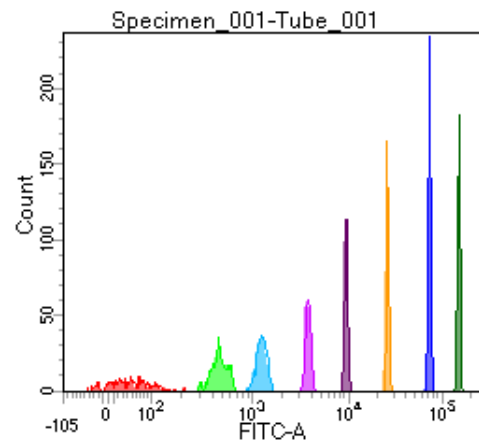

BD FACSDiva 8.0

Tube: Tube_001

Population	#Events	%Parent	%Total
All Events	2,862	####	100.0
P1	2,588	90.4	90.4
P2	303	11.7	10.6
P3	351	13.6	12.3
P4	319	12.3	11.1
P5	292	11.3	10.2
P6	328	12.7	11.5
P7	336	13.0	11.7
P8	340	13.1	11.9
P9	303	11.7	10.6