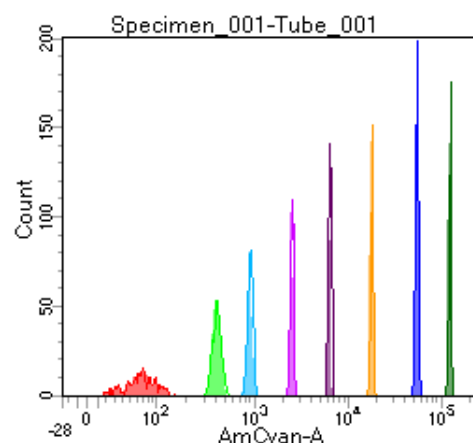

BD FACSDiva 8.0

Tube: Tube_001

Population	#Events	%Parent	%Total
All Events	2,862	####	100.0
P1	2,588	90.4	90.4
P2	303	11.7	10.6
P3	351	13.6	12.3
P4	319	12.3	11.1
P5	292	11.3	10.2
P6	328	12.7	11.5
P7	336	13.0	11.7
P8	340	13.1	11.9
P9	303	11.7	10.6