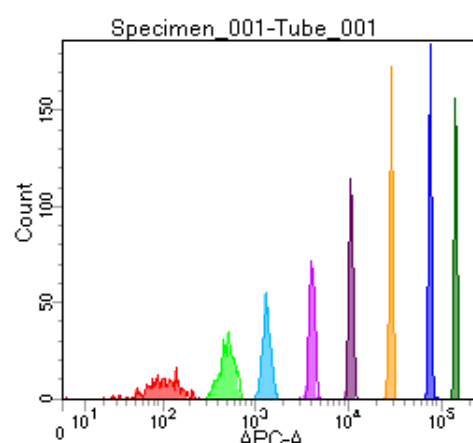

BD FACSDiva 8.0

Tube: Tube_001

Population	#Events	%Parent	%Total
All Events	2,862	####	100.0
P1	2,588	90.4	90.4
P2	303	11.7	10.6
P3	351	13.6	12.3
P4	319	12.3	11.1
P5	292	11.3	10.2
P6	328	12.7	11.5
P7	336	13.0	11.7
P8	340	13.1	11.9
P9	303	11.7	10.6