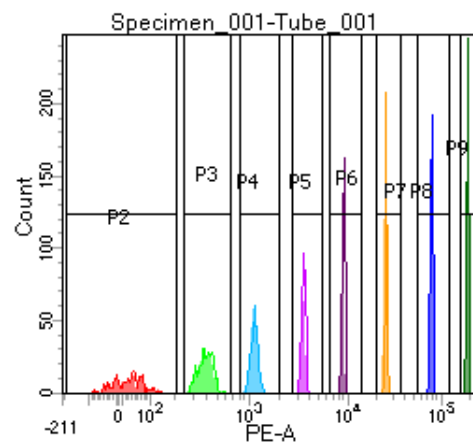

BD FACSDiva 8.0

Tube: Tube_001

Population	#Events	%Parent	%Total
All Events	2,862	####	100.0
P1	2,588	90.4	90.4
P2	303	11.7	10.6
P3	351	13.6	12.3
P4	319	12.3	11.1
P5	292	11.3	10.2
P6	328	12.7	11.5
P7	336	13.0	11.7
P8	340	13.1	11.9
P9	303	11.7	10.6