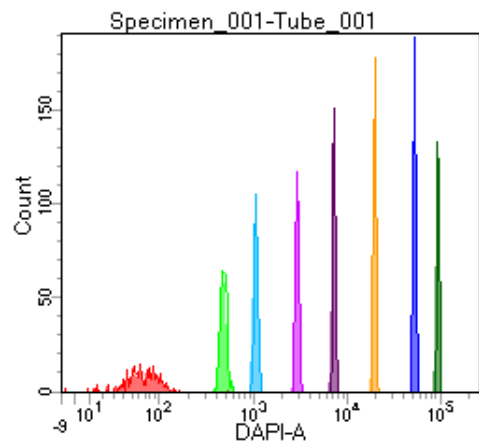

BD FACSDiva 8.0

Tube: Tube_001

Population	#Events	%Parent	%Total
All Events	2,862	####	100.0
P1	2,588	90.4	90.4
P2	303	11.7	10.6
P3	351	13.6	12.3
P4	319	12.3	11.1
P5	292	11.3	10.2
P6	328	12.7	11.5
P7	336	13.0	11.7
P8	340	13.1	11.9
P9	303	11.7	10.6