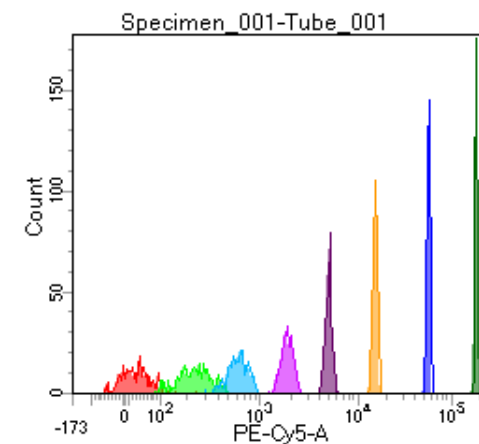

BD FACSDiva 8.0

Tube: Tube_001

Population	#Events	%Parent	%Total
All Events	2,862	####	100.0
P1	2,588	90.4	90.4
P2	303	11.7	10.6
P3	351	13.6	12.3
P4	319	12.3	11.1
P5	292	11.3	10.2
P6	328	12.7	11.5
P7	336	13.0	11.7
P8	340	13.1	11.9
P9	303	11.7	10.6