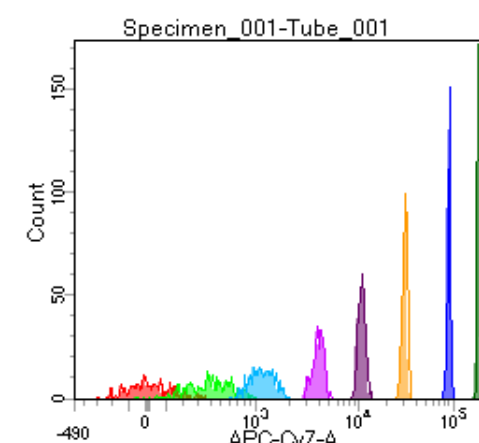

BD FACSDiva 8.0

Tube: Tube_001

Population	#Events	%Parent	%Total
All Events	2,862	####	100.0
P1	2,588	90.4	90.4
P2	303	11.7	10.6
P3	351	13.6	12.3
P4	319	12.3	11.1
P5	292	11.3	10.2
P6	328	12.7	11.5
P7	336	13.0	11.7
P8	340	13.1	11.9
P9	303	11.7	10.6