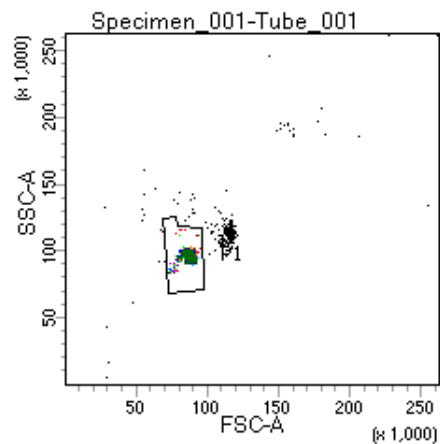

BD FACSDiva 8.0

Tube: Tube_001

Population	#Events	%Parent	%Total
All Events	2,862	####	100.0
P1	2,588	90.4	90.4
P2	303	11.7	10.6
P3	351	13.6	12.3
P4	319	12.3	11.1
P5	292	11.3	10.2
P6	328	12.7	11.5
P7	336	13.0	11.7
P8	340	13.1	11.9
P9	303	11.7	10.6