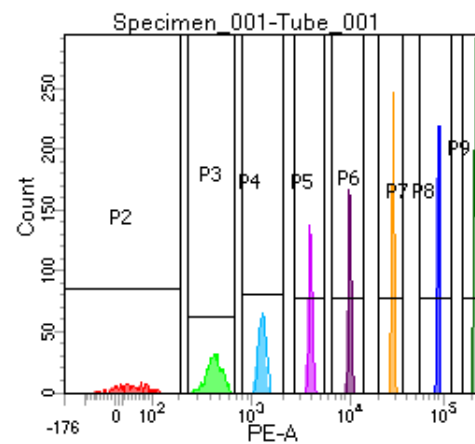

BD FACSDiva 8.0

Tube: Tube_001

Population	#Events	%Parent	%Total
All Events	3,699	####	100.0
P1	2,958	80.0	80.0
P2	221	7.5	6.0
P3	384	13.0	10.4
P4	372	12.6	10.1
P5	394	13.3	10.7
P6	397	13.4	10.7
P7	371	12.5	10.0
P8	404	13.7	10.9
P9	407	13.8	11.0