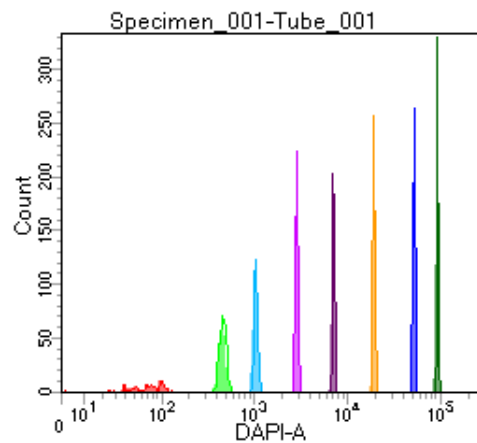

BD FACSDiva 8.0

Tube: Tube_001

Population	#Events	%Parent	%Total
All Events	3,699	####	100.0
P1	2,958	80.0	80.0
P2	221	7.5	6.0
P3	384	13.0	10.4
P4	372	12.6	10.1
P5	394	13.3	10.7
P6	397	13.4	10.7
P7	371	12.5	10.0
P8	404	13.7	10.9
P9	407	13.8	11.0