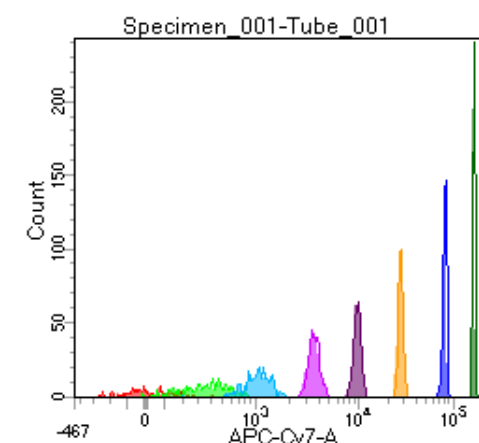

BD FACSDiva 8.0

Tube: Tube_001

Population	#Events	%Parent	%Total
All Events	3,699	####	100.0
P1	2,958	80.0	80.0
P2	221	7.5	6.0
P3	384	13.0	10.4
P4	372	12.6	10.1
P5	394	13.3	10.7
P6	397	13.4	10.7
P7	371	12.5	10.0
P8	404	13.7	10.9
P9	407	13.8	11.0