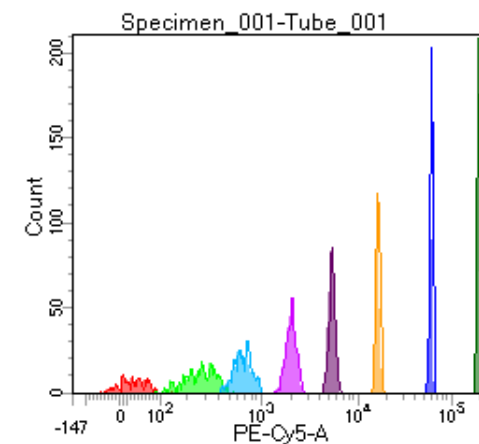

BD FACSDiva 8.0

Tube: Tube_001

Population	#Events	%Parent	%Total
All Events	3,699	####	100.0
P1	2,958	80.0	80.0
P2	221	7.5	6.0
P3	384	13.0	10.4
P4	372	12.6	10.1
P5	394	13.3	10.7
P6	397	13.4	10.7
P7	371	12.5	10.0
P8	404	13.7	10.9
P9	407	13.8	11.0