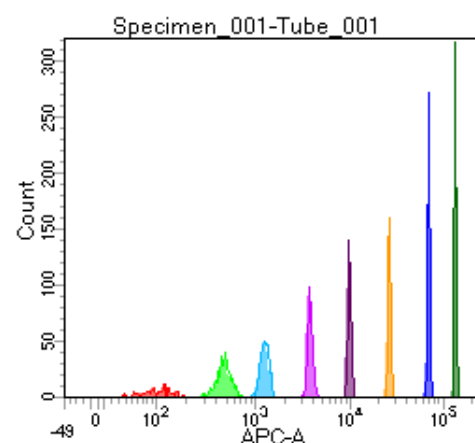

BD FACSDiva 8.0

Tube: Tube_001

Population	#Events	%Parent	%Total
All Events	3,699	####	100.0
P1	2,958	80.0	80.0
P2	221	7.5	6.0
P3	384	13.0	10.4
P4	372	12.6	10.1
P5	394	13.3	10.7
P6	397	13.4	10.7
P7	371	12.5	10.0
P8	404	13.7	10.9
P9	407	13.8	11.0