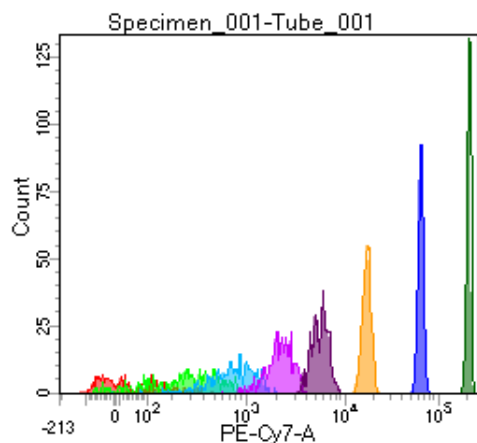

BD FACSDiva 8.0

Tube: Tube_001

Population	#Events	%Parent	%Total
All Events	3,699	####	100.0
P1	2,958	80.0	80.0
P2	221	7.5	6.0
P3	384	13.0	10.4
P4	372	12.6	10.1
P5	394	13.3	10.7
P6	397	13.4	10.7
P7	371	12.5	10.0
P8	404	13.7	10.9
P9	407	13.8	11.0