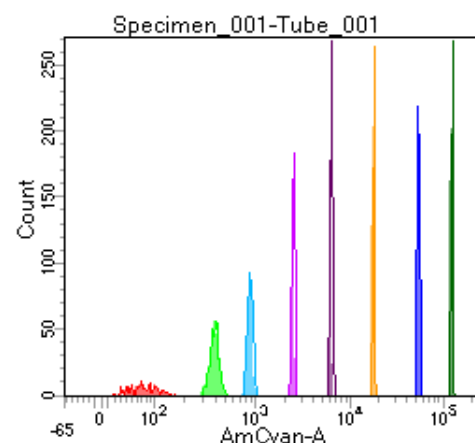

BD FACSDiva 8.0

Tube: Tube_001

Population	#Events	%Parent	%Total
All Events	3,699	####	100.0
P1	2,958	80.0	80.0
P2	221	7.5	6.0
P3	384	13.0	10.4
P4	372	12.6	10.1
P5	394	13.3	10.7
P6	397	13.4	10.7
P7	371	12.5	10.0
P8	404	13.7	10.9
P9	407	13.8	11.0