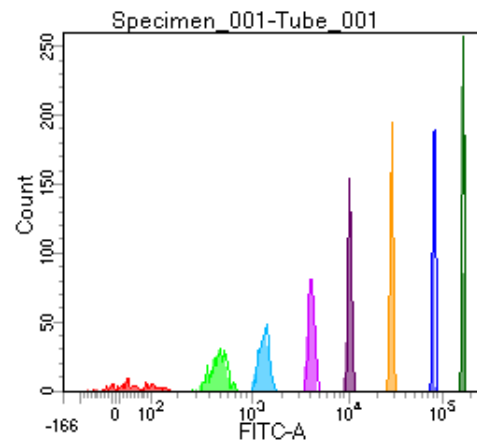

BD FACSDiva 8.0

Tube: Tube_001

Population	#Events	%Parent	%Total
All Events	3,699	####	100.0
P1	2,958	80.0	80.0
P2	221	7.5	6.0
P3	384	13.0	10.4
P4	372	12.6	10.1
P5	394	13.3	10.7
P6	397	13.4	10.7
P7	371	12.5	10.0
P8	404	13.7	10.9
P9	407	13.8	11.0