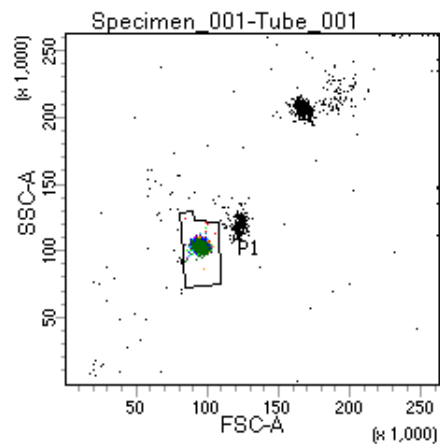

BD FACSDiva 8.0

Tube: Tube_001

Population	#Events	%Parent	%Total
All Events	3,699	####	100.0
P1	2,958	80.0	80.0
P2	221	7.5	6.0
P3	384	13.0	10.4
P4	372	12.6	10.1
P5	394	13.3	10.7
P6	397	13.4	10.7
P7	371	12.5	10.0
P8	404	13.7	10.9
P9	407	13.8	11.0