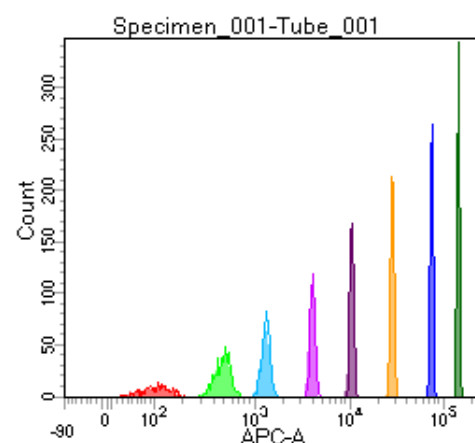

BD FACSDiva 8.0

Tube: Tube_001

Population	#Events	%Parent	%Total
All Events	5,000	####	100.0
P1	3,910	78.2	78.2
P2	310	7.9	6.2
P3	512	13.1	10.2
P4	494	12.6	9.9
P5	455	11.6	9.1
P6	501	12.8	10.0
P7	539	13.8	10.8
P8	541	13.8	10.8
P9	549	14.0	11.0