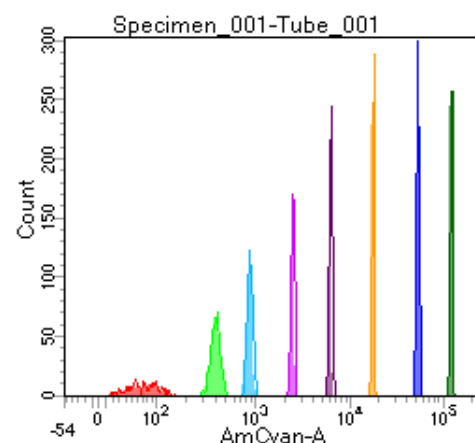

BD FACSDiva 8.0

Tube: Tube_001

Population	#Events	%Parent	%Total
All Events	5,000	####	100.0
P1	3,910	78.2	78.2
P2	310	7.9	6.2
P3	512	13.1	10.2
P4	494	12.6	9.9
P5	455	11.6	9.1
P6	501	12.8	10.0
P7	539	13.8	10.8
P8	541	13.8	10.8
P9	549	14.0	11.0