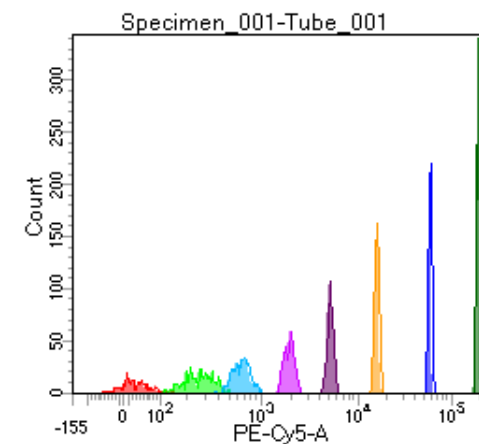

BD FACSDiva 8.0

Tube: Tube_001

Population	#Events	%Parent	%Total
All Events	5,000	####	100.0
P1	3,910	78.2	78.2
P2	310	7.9	6.2
P3	512	13.1	10.2
P4	494	12.6	9.9
P5	455	11.6	9.1
P6	501	12.8	10.0
P7	539	13.8	10.8
P8	541	13.8	10.8
P9	549	14.0	11.0