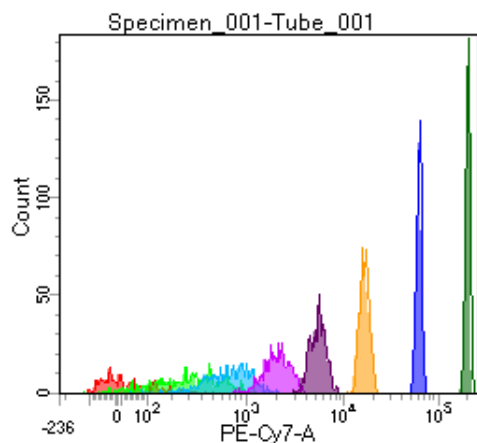

BD FACSDiva 8.0

Tube: Tube_001

Population	#Events	%Parent	%Total
All Events	5,000	####	100.0
P1	3,910	78.2	78.2
P2	310	7.9	6.2
P3	512	13.1	10.2
P4	494	12.6	9.9
P5	455	11.6	9.1
P6	501	12.8	10.0
P7	539	13.8	10.8
P8	541	13.8	10.8
P9	549	14.0	11.0