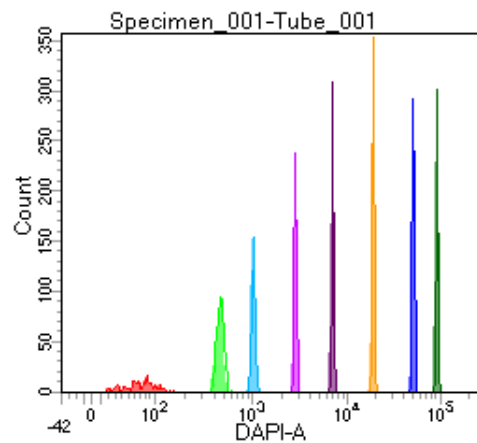

BD FACSDiva 8.0

Tube: Tube_001

Population	#Events	%Parent	%Total
All Events	5,000	####	100.0
P1	3,910	78.2	78.2
P2	310	7.9	6.2
P3	512	13.1	10.2
P4	494	12.6	9.9
P5	455	11.6	9.1
P6	501	12.8	10.0
P7	539	13.8	10.8
P8	541	13.8	10.8
P9	549	14.0	11.0