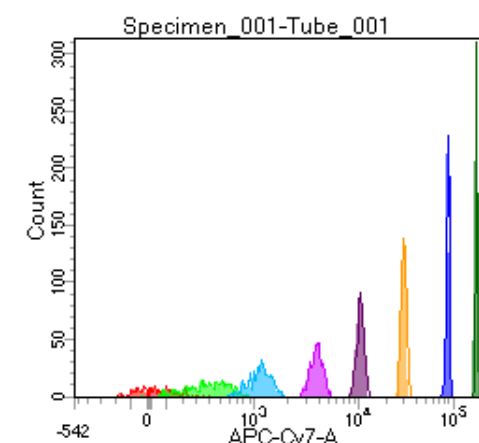

BD FACSDiva 8.0

Tube: Tube_001

Population	#Events	%Parent	%Total
All Events	5,000	####	100.0
P1	3,910	78.2	78.2
P2	310	7.9	6.2
P3	512	13.1	10.2
P4	494	12.6	9.9
P5	455	11.6	9.1
P6	501	12.8	10.0
P7	539	13.8	10.8
P8	541	13.8	10.8
P9	549	14.0	11.0