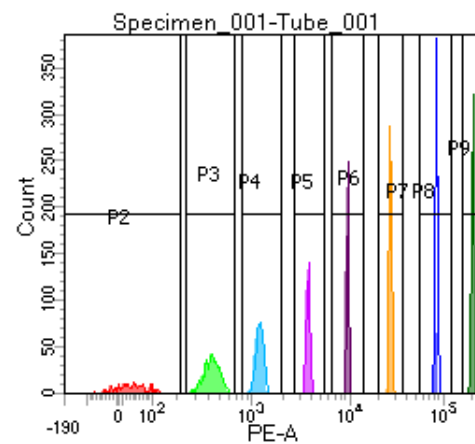

BD FACSDiva 8.0

Tube: Tube_001

Population	#Events	%Parent	%Total
All Events	5,000	####	100.0
P1	3,910	78.2	78.2
P2	310	7.9	6.2
P3	512	13.1	10.2
P4	494	12.6	9.9
P5	455	11.6	9.1
P6	501	12.8	10.0
P7	539	13.8	10.8
P8	541	13.8	10.8
P9	549	14.0	11.0