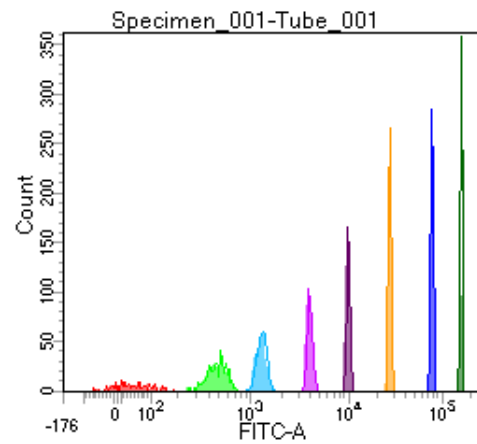

BD FACSDiva 8.0

Tube: Tube_001

Population	#Events	%Parent	%Total
All Events	5,000	####	100.0
P1	3,910	78.2	78.2
P2	310	7.9	6.2
P3	512	13.1	10.2
P4	494	12.6	9.9
P5	455	11.6	9.1
P6	501	12.8	10.0
P7	539	13.8	10.8
P8	541	13.8	10.8
P9	549	14.0	11.0