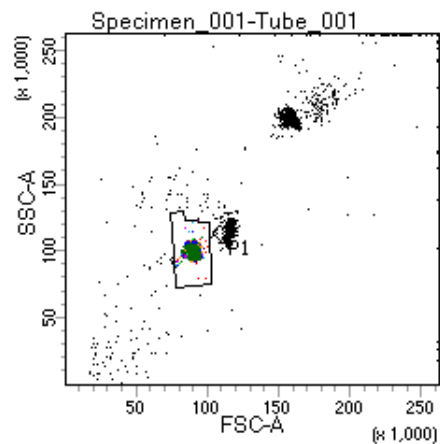

BD FACSDiva 8.0

Tube: Tube_001

Population	#Events	%Parent	%Total
All Events	5,000	####	100.0
P1	3,910	78.2	78.2
P2	310	7.9	6.2
P3	512	13.1	10.2
P4	494	12.6	9.9
P5	455	11.6	9.1
P6	501	12.8	10.0
P7	539	13.8	10.8
P8	541	13.8	10.8
P9	549	14.0	11.0