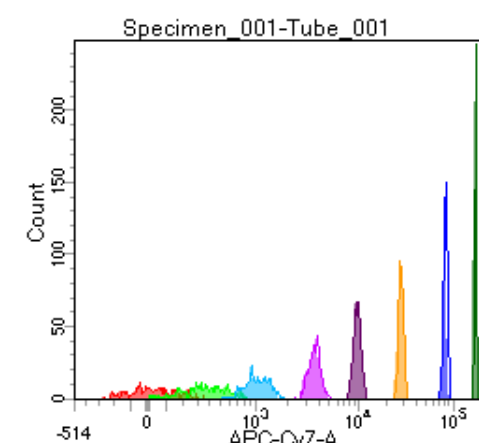

BD FACSDiva 8.0

Tube: Tube_001

Population	#Events	%Parent	%Total
All Events	3,402	####	100.0
P1	3,040	89.4	89.4
P2	351	11.5	10.3
P3	376	12.4	11.1
P4	364	12.0	10.7
P5	370	12.2	10.9
P6	415	13.7	12.2
P7	369	12.1	10.8
P8	400	13.2	11.8
P9	390	12.8	11.5