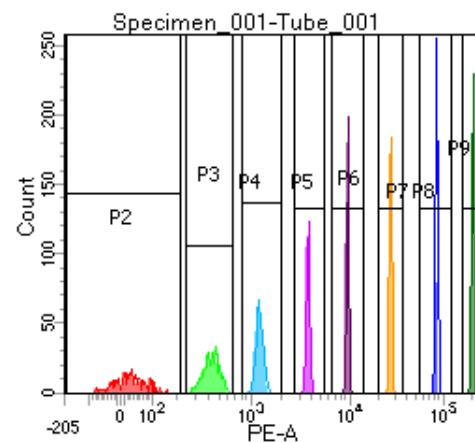

BD FACSDiva 8.0

Tube: Tube_001

Population	#Events	%Parent	%Total
All Events	3,402	####	100.0
P1	3,040	89.4	89.4
P2	351	11.5	10.3
P3	376	12.4	11.1
P4	364	12.0	10.7
P5	370	12.2	10.9
P6	415	13.7	12.2
P7	369	12.1	10.8
P8	400	13.2	11.8
P9	390	12.8	11.5