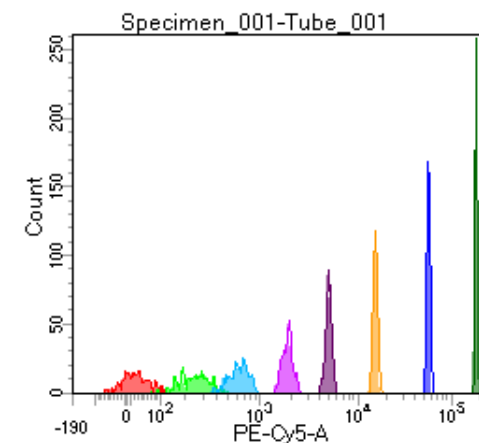

BD FACSDiva 8.0

Tube: Tube_001

Population	#Events	%Parent	%Total
All Events	3,402	####	100.0
P1	3,040	89.4	89.4
P2	351	11.5	10.3
P3	376	12.4	11.1
P4	364	12.0	10.7
P5	370	12.2	10.9
P6	415	13.7	12.2
P7	369	12.1	10.8
P8	400	13.2	11.8
P9	390	12.8	11.5