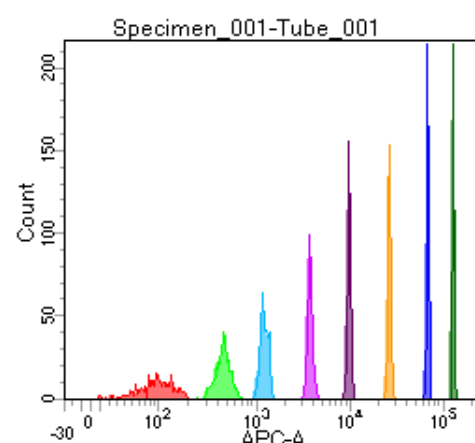

BD FACSDiva 8.0

Tube: Tube_001

Population	#Events	%Parent	%Total
All Events	3,402	####	100.0
P1	3,040	89.4	89.4
P2	351	11.5	10.3
P3	376	12.4	11.1
P4	364	12.0	10.7
P5	370	12.2	10.9
P6	415	13.7	12.2
P7	369	12.1	10.8
P8	400	13.2	11.8
P9	390	12.8	11.5