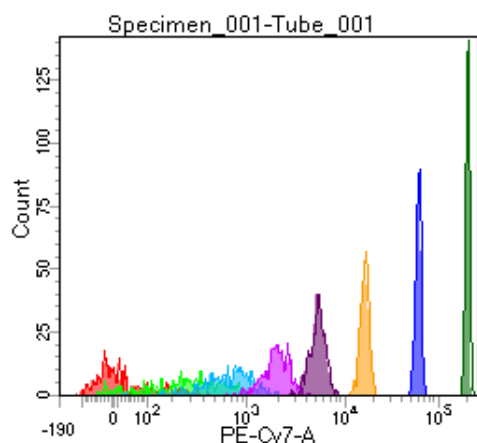

BD FACSDiva 8.0

Tube: Tube_001

Population	#Events	%Parent	%Total
All Events	3,402	####	100.0
P1	3,040	89.4	89.4
P2	351	11.5	10.3
P3	376	12.4	11.1
P4	364	12.0	10.7
P5	370	12.2	10.9
P6	415	13.7	12.2
P7	369	12.1	10.8
P8	400	13.2	11.8
P9	390	12.8	11.5