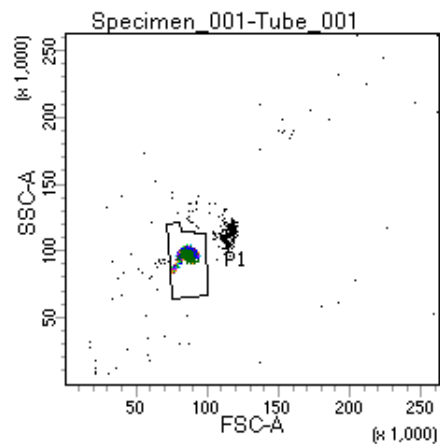

BD FACSDiva 8.0

Tube: Tube_001

Population	#Events	%Parent	%Total
All Events	3,402	####	100.0
P1	3,040	89.4	89.4
P2	351	11.5	10.3
P3	376	12.4	11.1
P4	364	12.0	10.7
P5	370	12.2	10.9
P6	415	13.7	12.2
P7	369	12.1	10.8
P8	400	13.2	11.8
P9	390	12.8	11.5