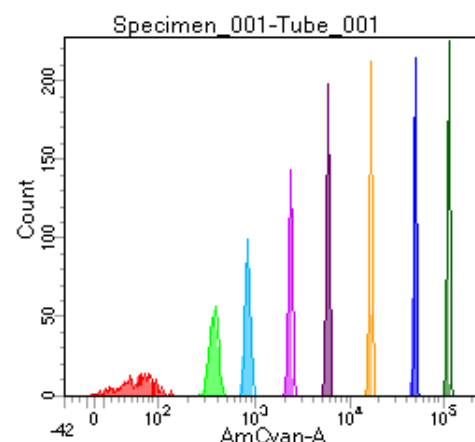

BD FACSDiva 8.0

Tube: Tube_001

Population	#Events	%Parent	%Total
All Events	3,402	####	100.0
P1	3,040	89.4	89.4
P2	351	11.5	10.3
P3	376	12.4	11.1
P4	364	12.0	10.7
P5	370	12.2	10.9
P6	415	13.7	12.2
P7	369	12.1	10.8
P8	400	13.2	11.8
P9	390	12.8	11.5