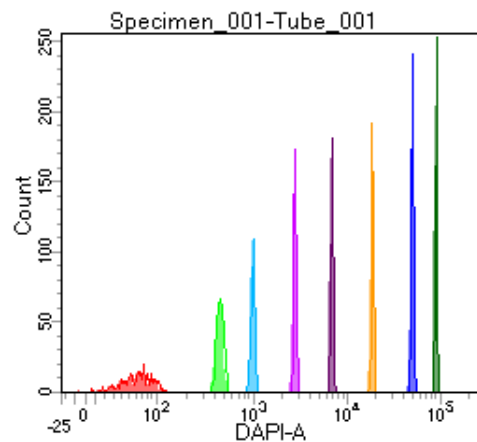

BD FACSDiva 8.0

Tube: Tube_001

Population	#Events	%Parent	%Total
All Events	3,402	####	100.0
P1	3,040	89.4	89.4
P2	351	11.5	10.3
P3	376	12.4	11.1
P4	364	12.0	10.7
P5	370	12.2	10.9
P6	415	13.7	12.2
P7	369	12.1	10.8
P8	400	13.2	11.8
P9	390	12.8	11.5