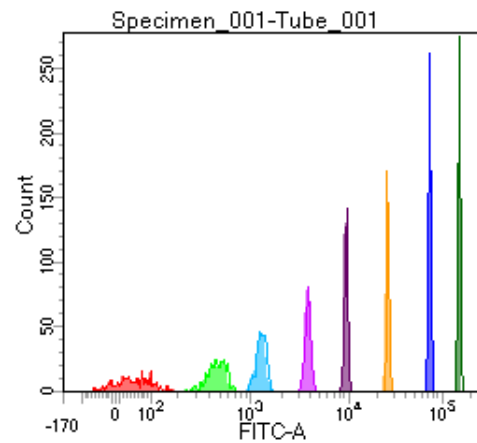

BD FACSDiva 8.0

Tube: Tube_001

Population	#Events	%Parent	%Total
All Events	3,402	####	100.0
P1	3,040	89.4	89.4
P2	351	11.5	10.3
P3	376	12.4	11.1
P4	364	12.0	10.7
P5	370	12.2	10.9
P6	415	13.7	12.2
P7	369	12.1	10.8
P8	400	13.2	11.8
P9	390	12.8	11.5